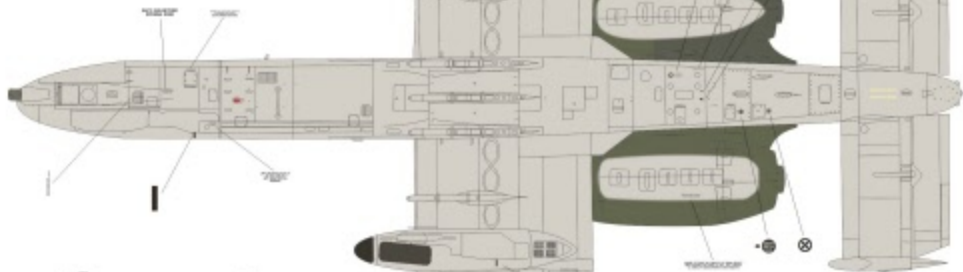

Copyright © 2021 Twobobs Aviation Graphics All Rights Reserved twobobs.net modelbuilder@twobobs.net

Red/Black Stripes
AC Gear Down/Lock Indicator Markings

Inside of Vertical Stabs

FS Color	AK	Hataka	Mr. Color	Mr. Paint	Xtracrylix
FS30219	RC225	HTK-C012	C310	MRP-103	XA1102
FS34079	RC027	HTK-C016	C309	MRP-101	XA1110
FS34102	RC083	HTK-C021	C303	MRP-102	XA1116
FS36622	RC254	HTK-C039	C311	MRP-104	XA1140