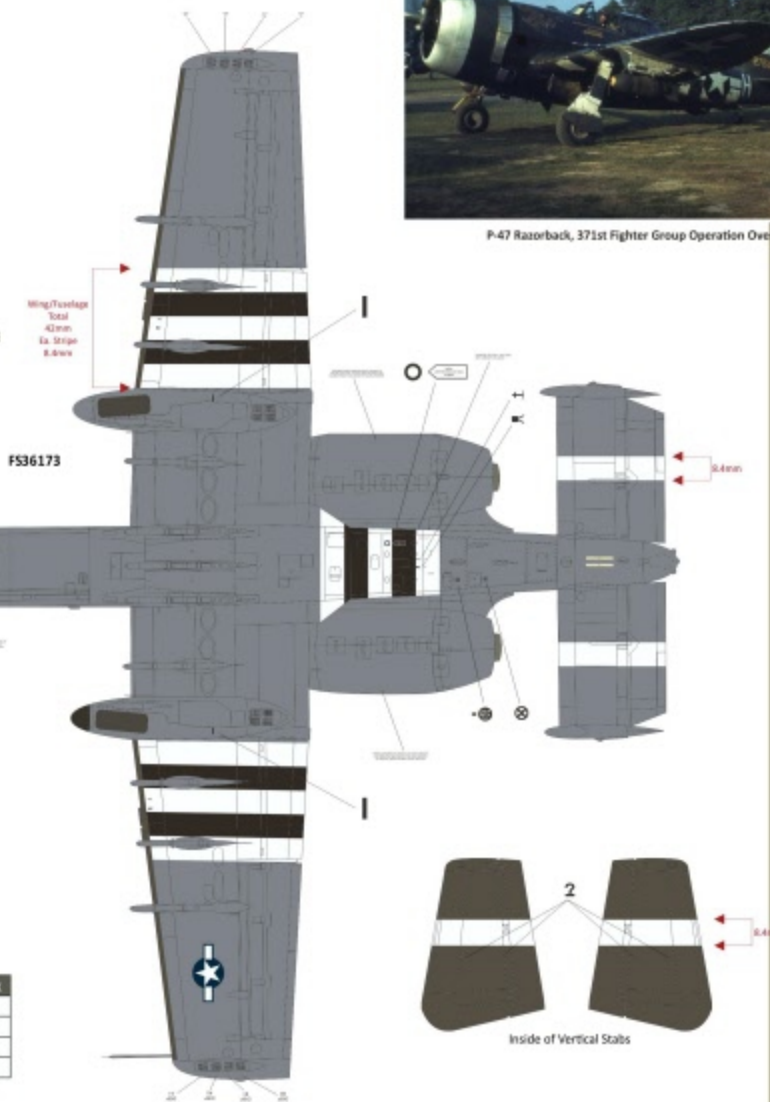

Inside of Vertical Stabs

FS Color	AK	Hataka	Mr. Color	Mr. Paint	Xtracrylix
FS34088	RC023	HTK-C004	C38	MRP-139	XA1113
FS36173	NA	NA	NA	MRP-365	XA1158
FS37875	RC004	HTK-C049	C316	MRP-099	XA1141
FS37038	RC001	HTK-C100	C33	MRP-005	XA1012