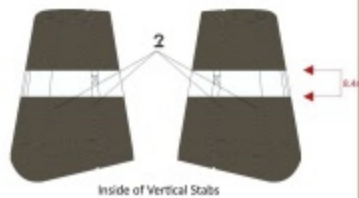

Inside of Vertical Stabs