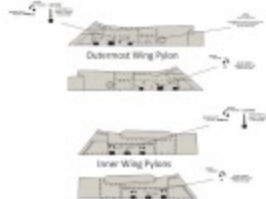

The paint scheme on the 303rd FS is from 2020 and their jet was painted with D-Day invasion stripes in commemoration of the 75th anniversary of the D-Day Invasion.

There are enough markings on this sheet to build all three jets. There is also dimensional information provided to mark and paint the invasion stripes on the aircraft.

Copyright © 2021 Twobobs Aviation Graphics All Rights Reserved twobobs.net modelbuilder@twobobs.net

Red/Black Stripes
AC Gear Down/Lock Indicator Markings

Inside of Vertical Stabs

FS Color	AK	Hataka	Mr. Color	Mr. Paint	Xtracrylix
FS30219	RC225	HTK-C012	C310	MRP-103	XA1102
FS34079	RC027	HTK-C016	C309	MRP-101	XA1110
FS34102	RC083	HTK-C021	C303	MRP-102	XA1116
FS36622	RC254	HTK-C039	C311	MRP-104	XA1140