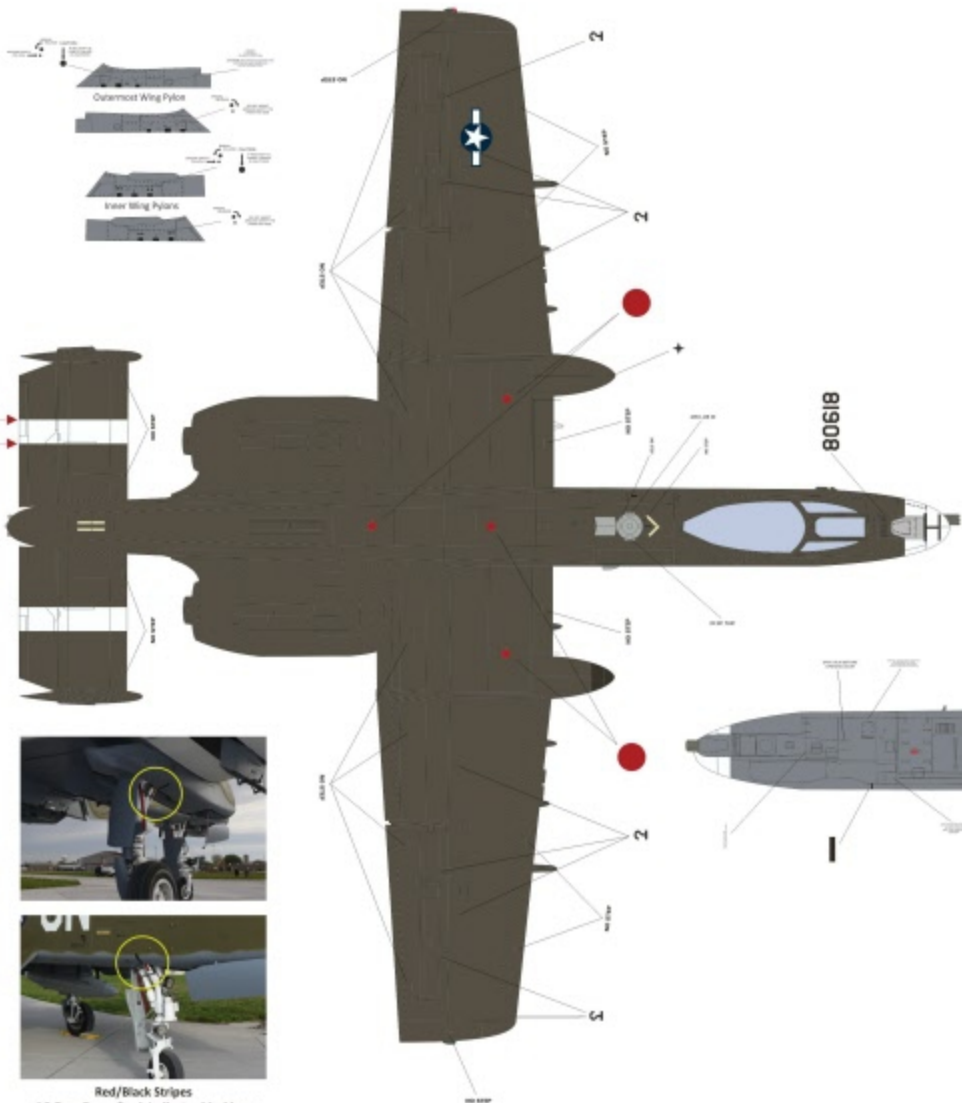

Copyright © 2021 Twobobs Aviation Graphics All Rights Reserved twobobs.net modelbuilder@twobobs.net

Red/Black Stripes
AC Gear Down/Lock Indicator Markings

Inside of Vertical Stabs

FS Color	AK	Hataka	Mr. Color	Mr. Paint	Xtracrylix
FS30219	RC225	HTK-C012	C310	MRP-103	XA1102
FS34079	RC027	HTK-C016	C309	MRP-101	XA1110
FS34102	RC083	HTK-C021	C303	MRP-102	XA1116
FS36622	RC254	HTK-C039	C311	MRP-104	XA1140