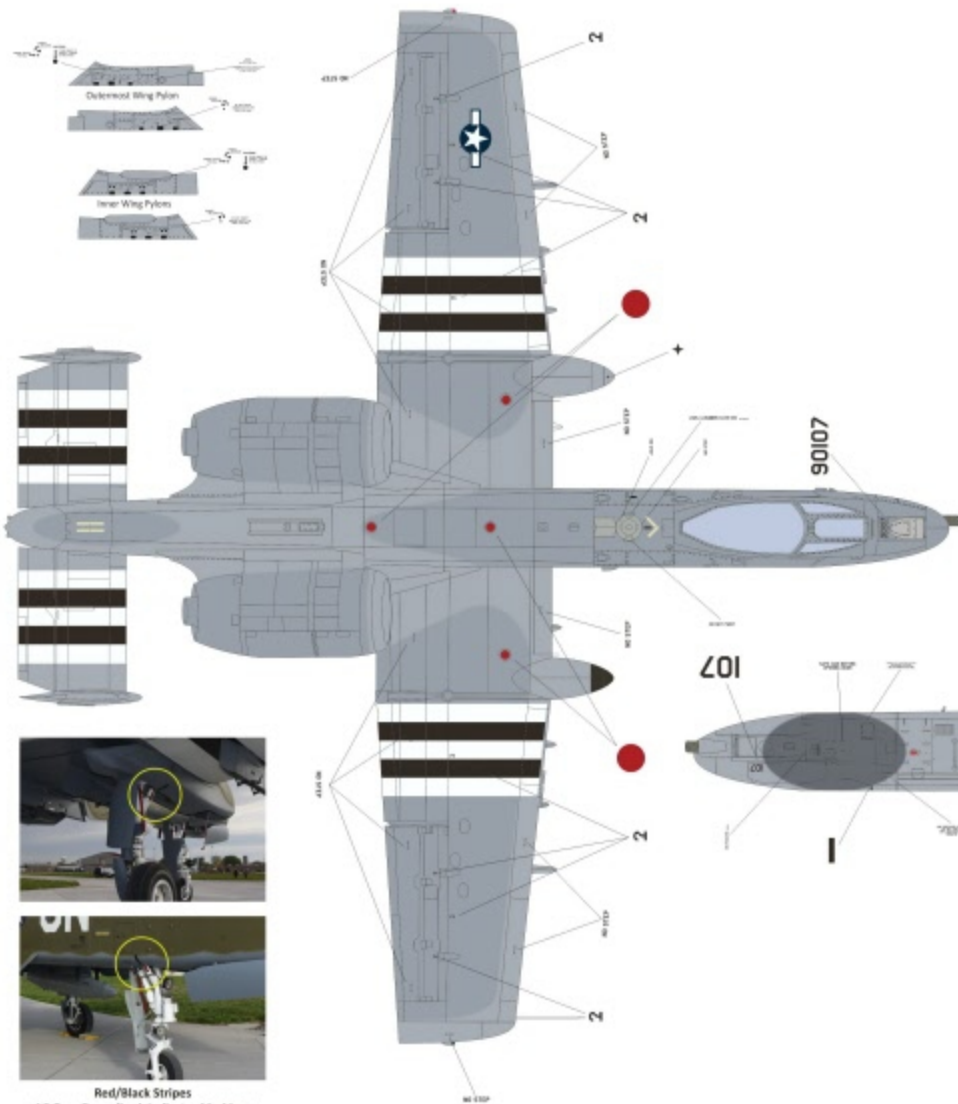

Copyright © 2021 Twobobs Aviation Graphics All Rights Reserved twobobs.net modelbuilder@twobobs.net

Red/Black Stripes
AC Gear Down/Lock Indicator Markings

Inside of Vertical Stabs

FS Color	AK	Hataka	Mr. Color	Mr. Paint	Xtracrylix
FS30219	RC225	HTK-C012	C310	MRP-103	XA1102
FS34079	RC027	HTK-C016	C309	MRP-101	XA1110
FS34102	RC083	HTK-C021	C303	MRP-102	XA1116
FS36622	RC254	HTK-C039	C311	MRP-104	XA1140

Red/Black Stripes
AC Gear Down/Lock Indicator Markings

P-47 Razorback, 371st Fighter Group Operation Overlord

FS Color	AK	Hataka	Mr. Color	Mr. Paint	Xtracrylix
FS34088	RC023	HTK-C004	C38	MRP-139	XA1113
FS36173	NA	NA	NA	MRP-365	XA1158
FS37875	RC004	HTK-C049	C316	MRP-099	XA1141
FS37038	RC001	HTK-C100	C33	MRP-005	XA1012

Inside of Vertical Stabs

Red/Black Stripes
AC Gear Down/Lock Indicator Markings

FS Color	AK	Hataka	Mr. Color	Mr. Paint	Xtcracrylix
FS36375	RC252	HTK-C037	C308	MRP-038	XA1136
FS36320	RC251	HTK-C035	C307	MRP-097	XA1135
FS36118	RC505	HTK-C031	C305	MRP-040	XA1130
FS37875	RC004	HTK-C049	C316	MRP-099	XA1141
FS37038	RC001	HTK-C100	C33	MRP-005	XA1012