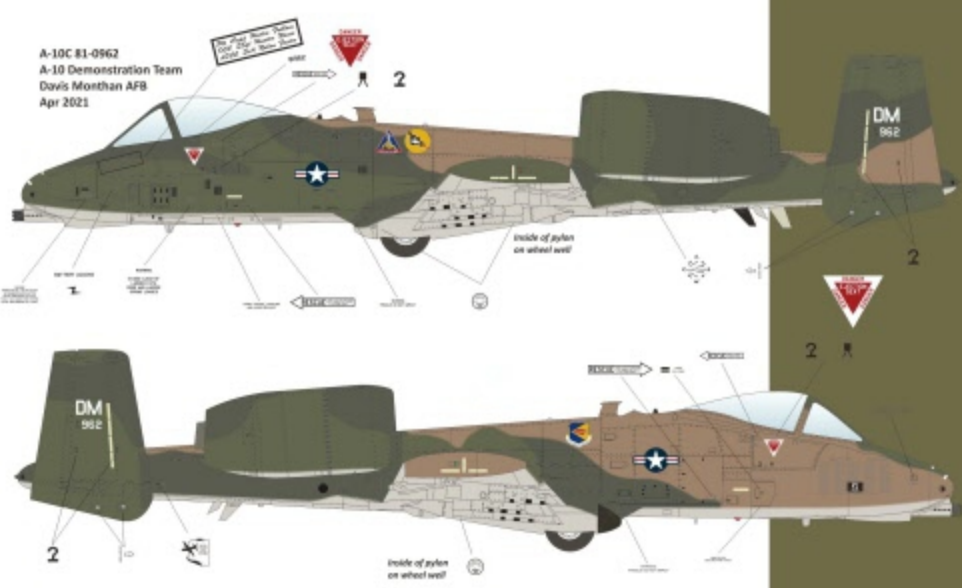

Copyright © 2021 Twobobs Aviation Graphics All Rights Reserved twobobs.net modelbuilder@twobobs.net