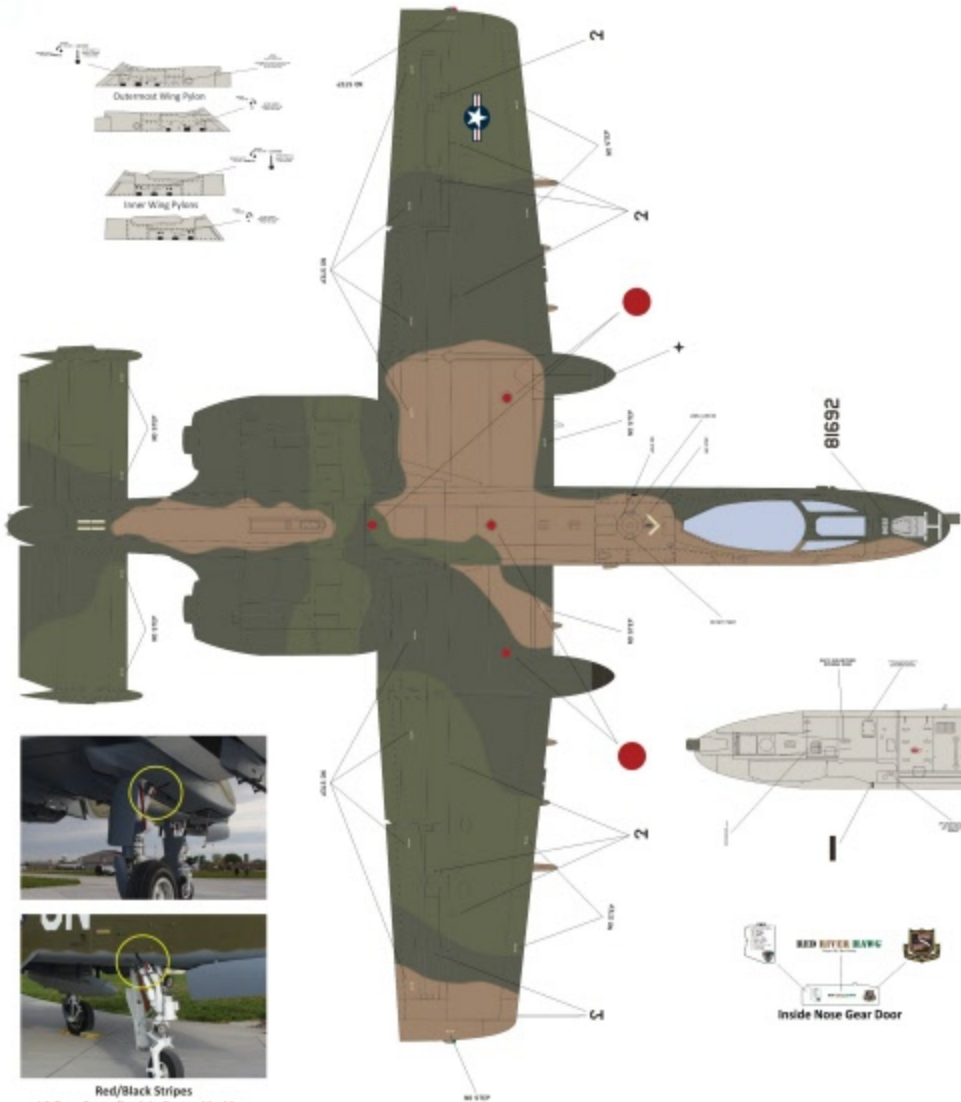

The paint scheme on the 303rd FS is from 2020 and their jet was painted with D-Day invasion stripes in commemoration of the 75th anniversary of the D-Day Invasion.

There are enough markings on this sheet to build all three jets. There is also dimensional information provided to mark and paint the invasion stripes on the aircraft.

Copyright © 2021 Twobobs Aviation Graphics All Rights Reserved twobobs.net modelbuilder@twobobs.net

Red/Black Stripes
AC Gear Down/Lock Indicator Markings

Inside of Vertical Stabs

FS Color	AK	Hataka	Mr. Color	Mr. Paint	Xtracrylix
FS30219	RC225	HTK-C012	C310	MRP-103	XA1102
FS34079	RC027	HTK-C016	C309	MRP-101	XA1110
FS34102	RC083	HTK-C021	C303	MRP-102	XA1116
FS36622	RC254	HTK-C039	C311	MRP-104	XA1140