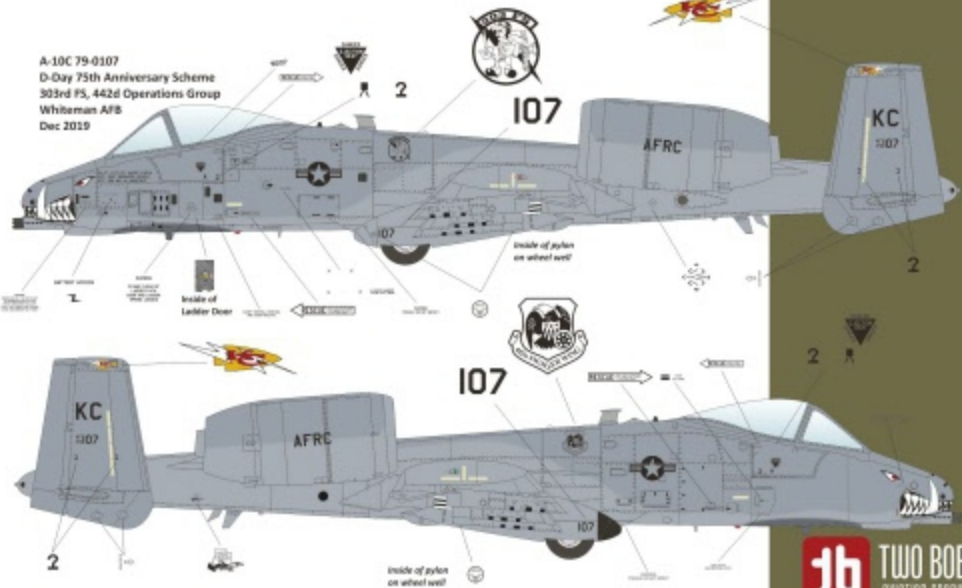

Copyright © 2021 Twobobs Aviation Graphics All Rights Reserved twobobs.net modelbuilder@twobobs.net