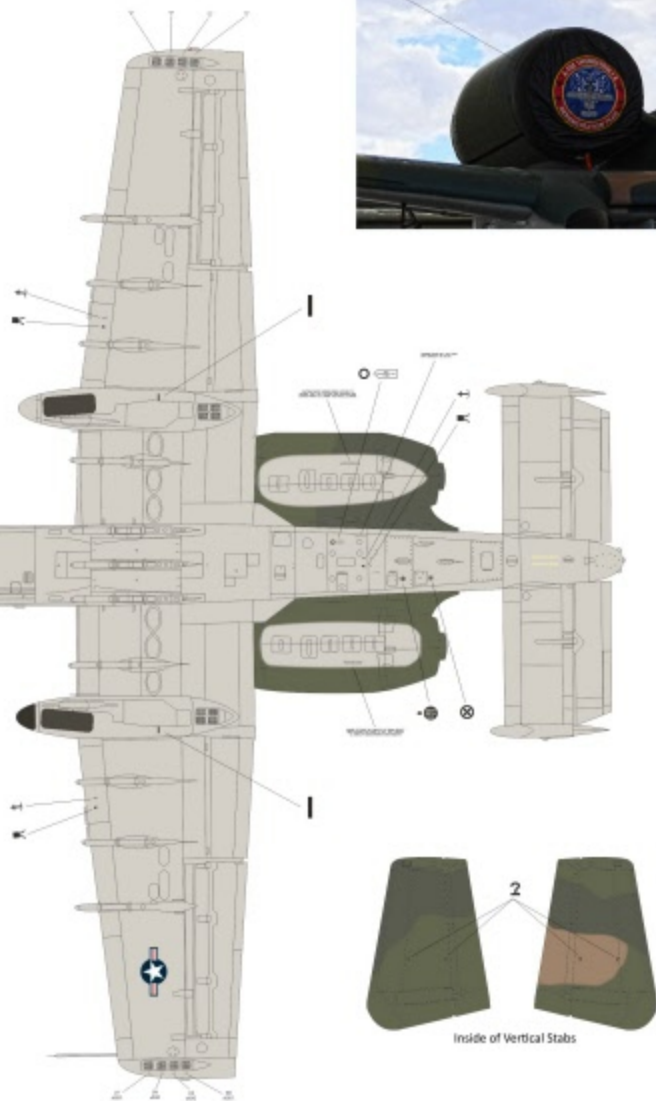

Copyright © 2021 Twobobs Aviation Graphics All Rights Reserved twobobs.net modelbuilder@twobobs.net

Red/Black Stripes
AC Gear Down/Lock Indicator Markings

Inside of Vertical Stabs

FS Color	AK	Hataka	Mr. Color	Mr. Paint	Xtracrylix
FS30219	RC225	HTK-C012	C310	MRP-103	XA1102
FS34079	RC027	HTK-C016	C309	MRP-101	XA1110
FS34102	RC083	HTK-C021	C303	MRP-102	XA1116
FS36622	RC254	HTK-C039	C311	MRP-104	XA1140