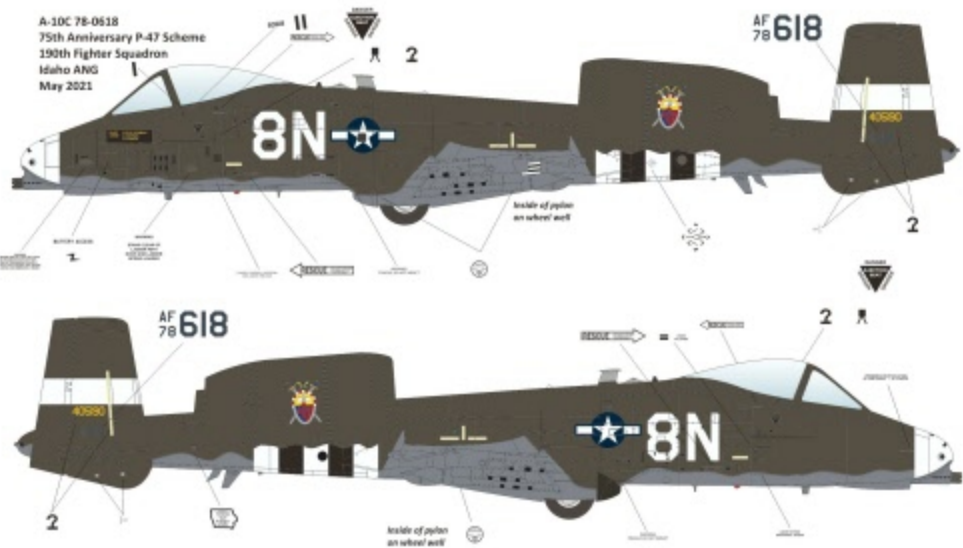

Copyright © 2021 Twobobs Aviation Graphics All Rights Reserved twobobs.net modelbuilder@twobobs.net