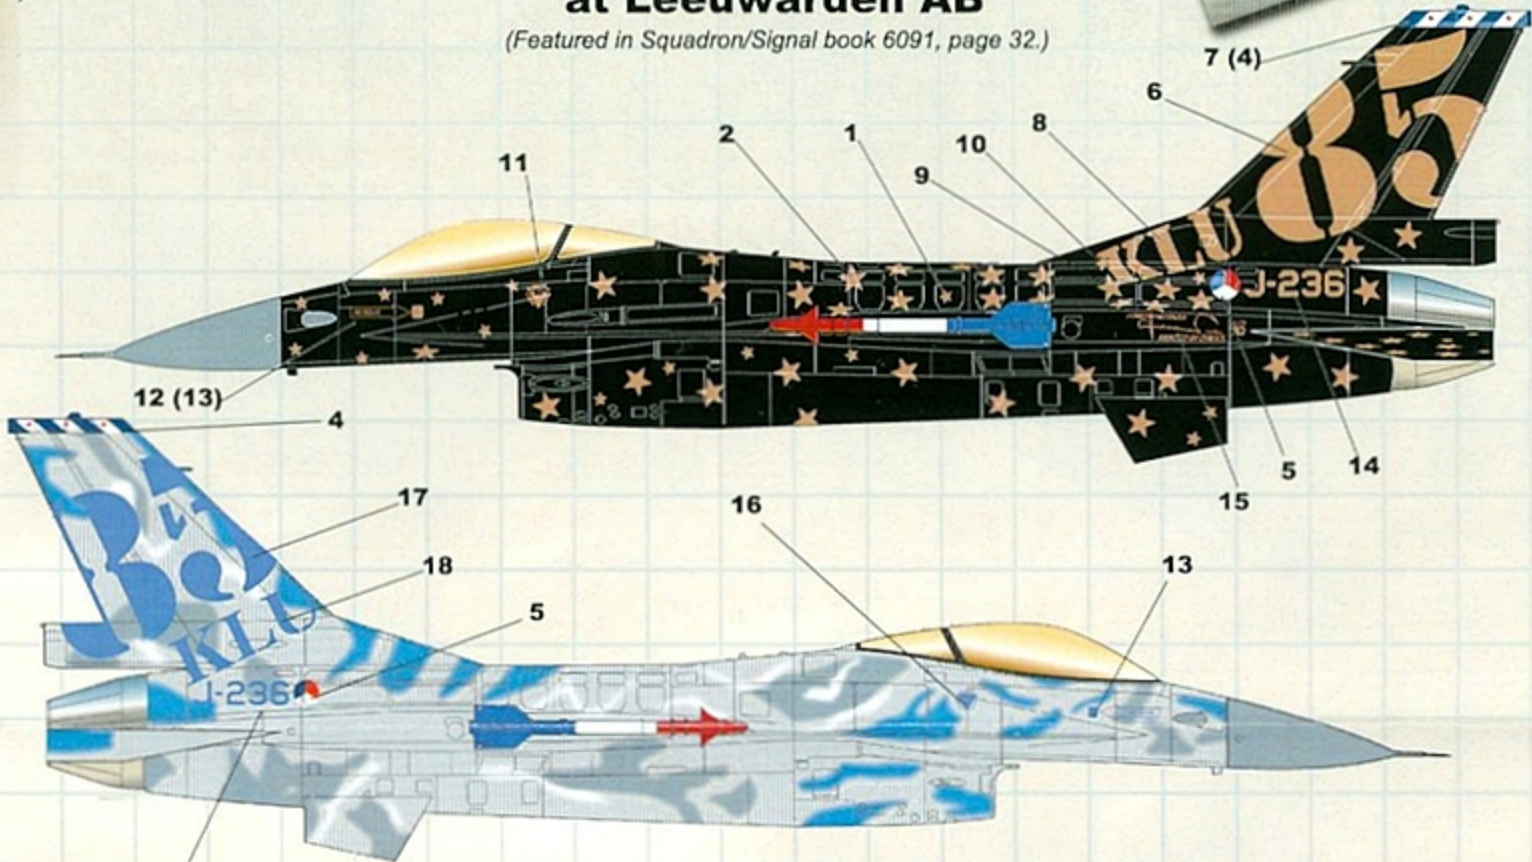

3 EP48262

EAGLE STRIKE

5
Featured in the
Squadron/Signal book
"F-16 Worldwide Markings"
(SS #6091)

1:48 Scale

F-16 Worldwide Markings

85th Anniversary of
the KLu at
Leeuwarden AB

3 (optional)

Squadron Products

1115 Crowley Drive
Carrollton, TX 75006-1312 U.S.A.

Made in Italy

F-16

Worldwide Markings

85th Anniversary of the KLu at Leeuwarden AB

(Featured in Squadron/Signal book 6091, page 32.)

This unique day/night paint scheme was applied to F-16A-5 J-236 to commemorate the 85th anniversary of the Royal Netherlands Air Force in 1998. The port side was painted in a night scheme with gold stars on a black background. The starboard side was painted in a day scheme of white clouds on a blue sky background.

Special paint color notes:

The top of the tailfin is decorated with the white and blue stripes and red water lily leaves from the provincial flag of Friesland, the capital of which is Leeuwarden.

Squadron Products
 1115 Crowley Drive
 Carrollton, TX 75006-1312 U.S.A.