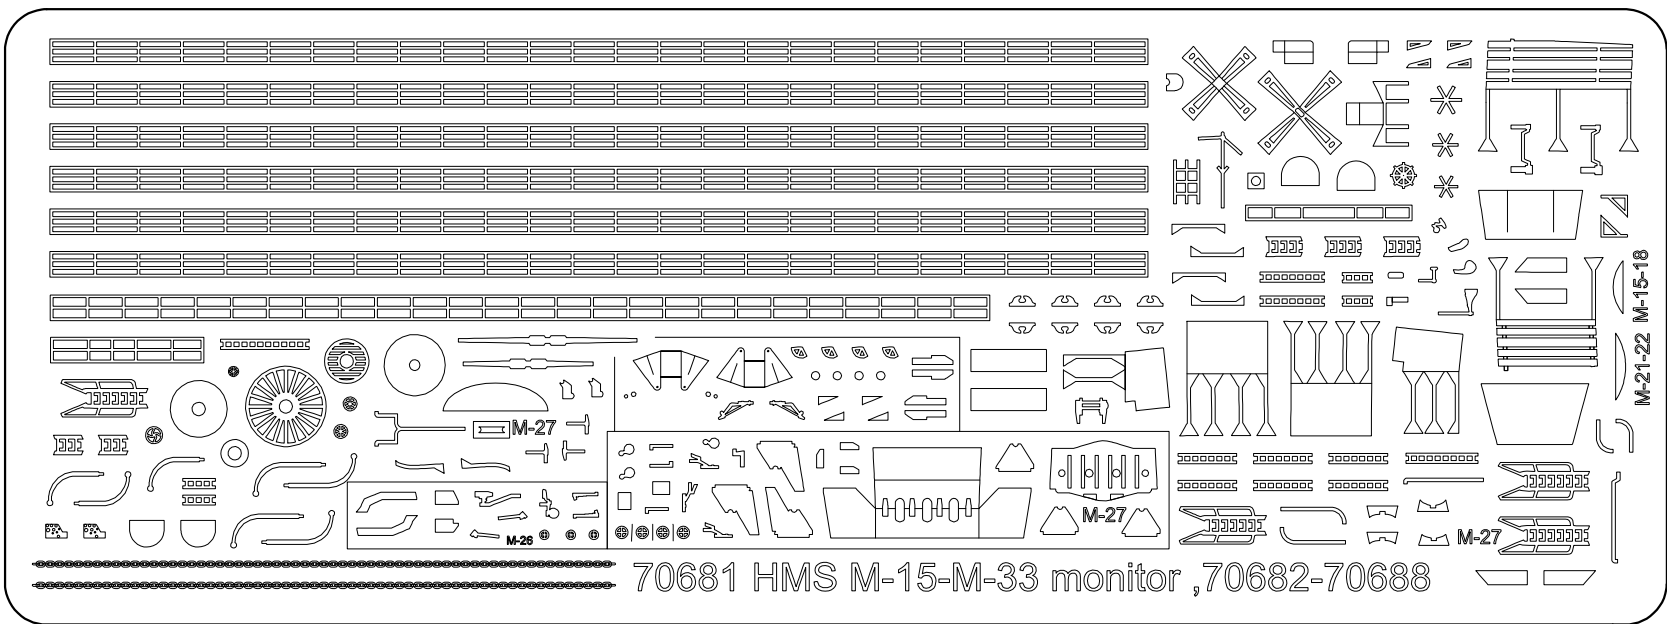

British M-class monitor, 1915

M-33

1/700

Please note that the assembly guide reflects the position of the parts when installed only, and not the exact order of the assembly.
To download the assembly instructions in PDF (high resolution) please visit www.combrig-models.com