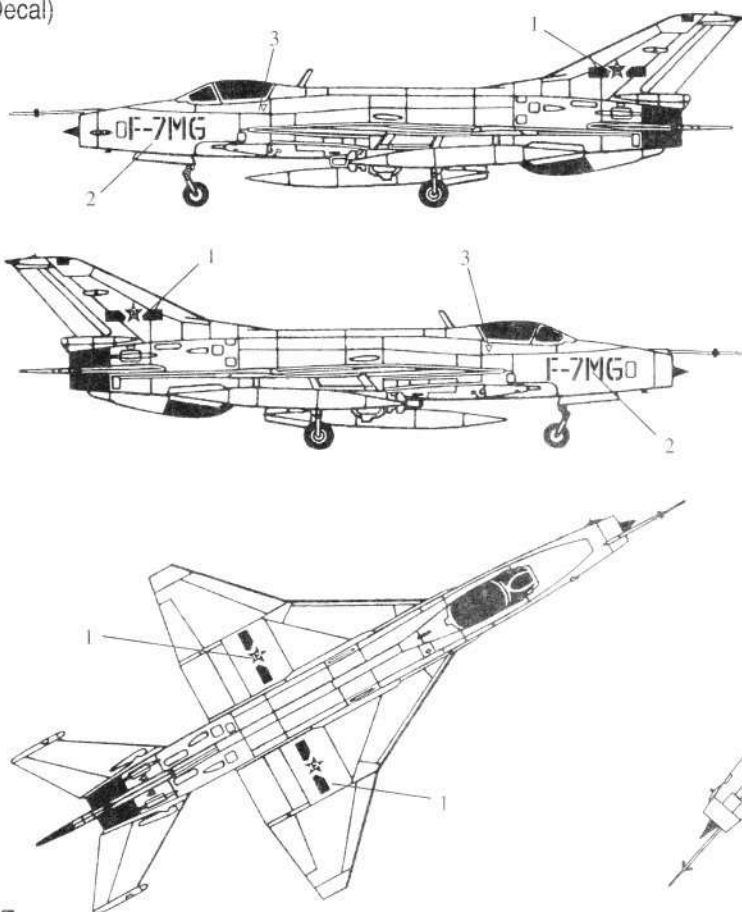

1/144 SCALE AIRCRAFT SERIES

THE PLAAF F-7MG

中国空军歼-7MG歼击机

部品图
(Parts)

贴纸 (Decal)

1. 在开始组装你的模型前, 请认真阅读此说明书。
 2. 依据安装说明, 用钳子或小刀小心地切割下所需部分。
- Read this instruction sheet carefully before you start to assemble your model.
Cut the parts carefully in accordance with the assembling order by use of a nipper or a knife.