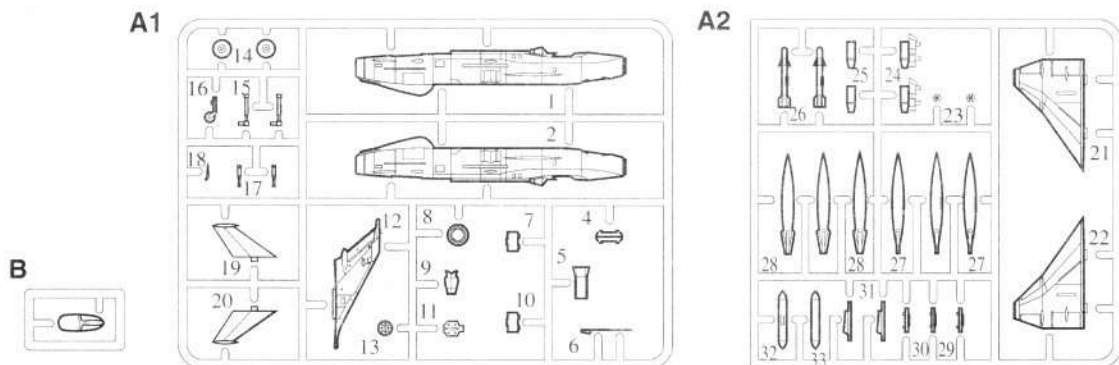

1/144 SCALE AIRCRAFT SERIES

THE PLAAF F-7MG

中国空军歼-7MG歼击机

部品图
(Parts)

贴纸 (Decal)

1. 在开始组装你的模型前, 请认真阅读此说明书。
 2. 依据安装说明, 用钳子或小刀小心地切割下所需部分。
- Read this instruction sheet carefully before you start to assemble your model.
Cut the parts carefully in accordance with the assembling order by use of a nipper or a knife.