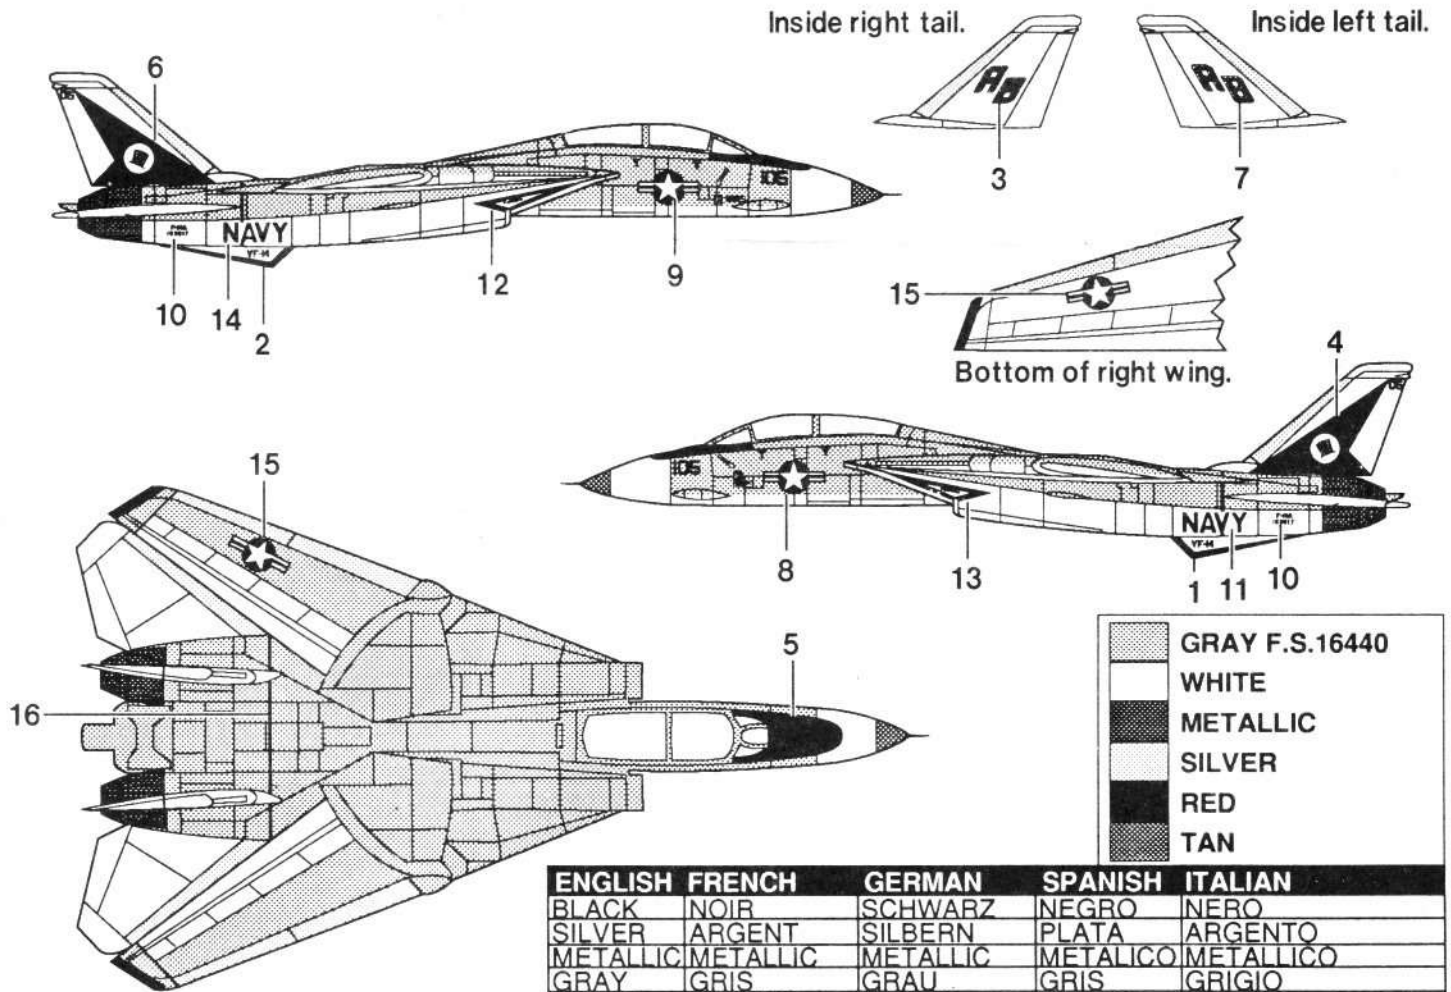

1/144 Scale
GRUMMAN F-14A TOMCAT

ENGLISH	FRENCH	GERMAN	SPANISH	ITALIAN
BLACK	NOIR	SCHWARZ	NEGRO	NERO
SILVER	ARGENT	SILBERN	PLATA	ARGENTO
METALLIC	METALLIC	METALLIC	METALICO	METALLICO
GRAY	GRIS	GRAU	GRIS	GRIGIO
WHITE	BLANCO	WEISS	BLANC	BIANCO
RED	ROUGE	ROT	ROJO	ROSSO
TAN	BRUN CLAIR	GELBBRAUN	CANELA	MARRONE CHIARO

1

2

3

Note angle.

4

Paint landing gear, wheels and wheel wells WHITE, tires BLACK.

Stationary Condition.

Flying Condition.