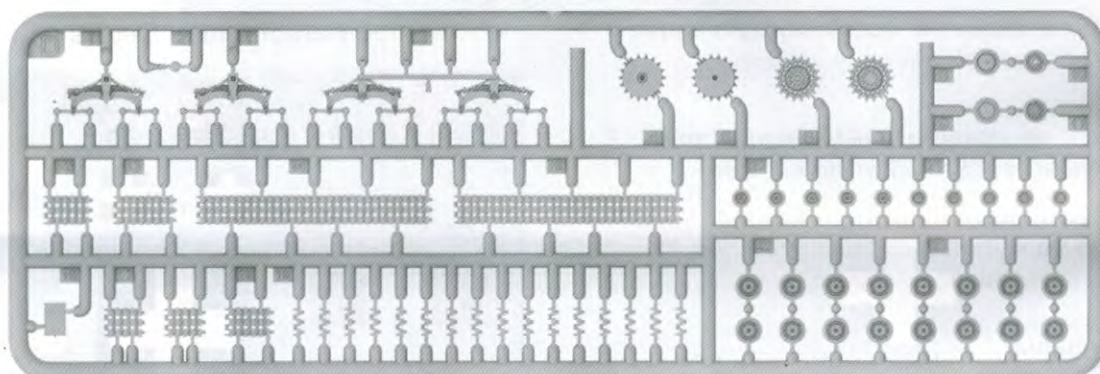

Ramka D x2 / Frame D x2