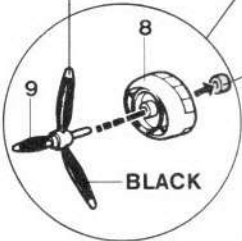

Paint Overall SILVER.

**1**

Clear Parts

BLACK inside

Add weight to nose.

**2****3****4****4**

Landing gear up.(Flying)

**5**

YELLOW tips

**5, 7, 10, 11**

BLACK

**4**

BLACK tires

23

Landing gear down.(Stationary)

10(10)