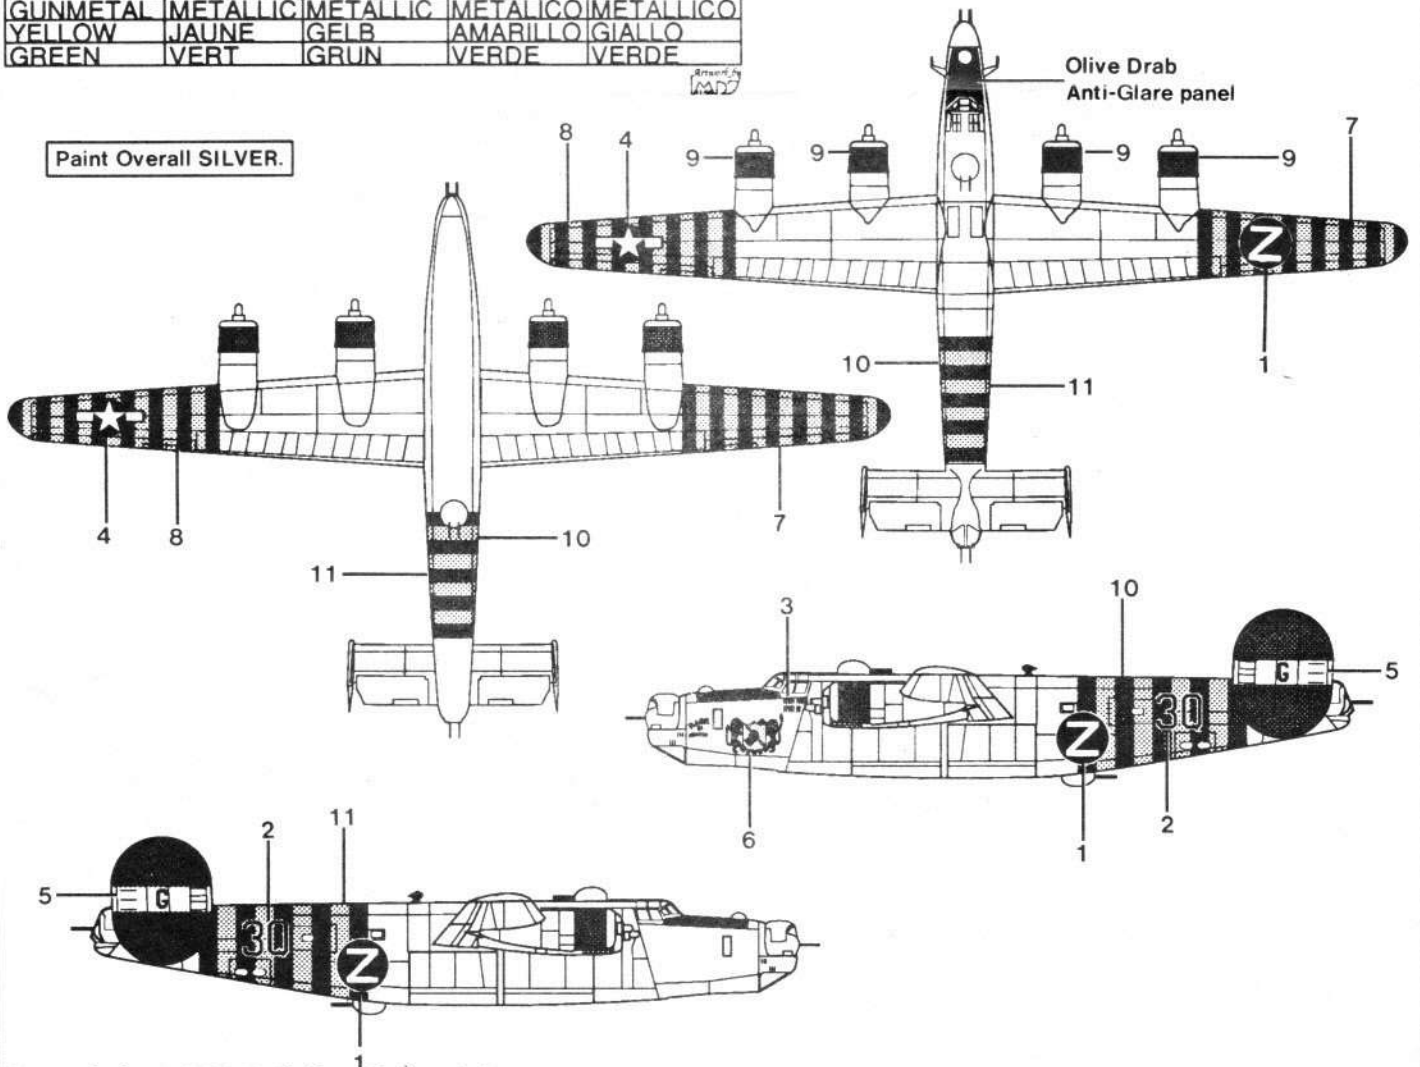

Cement Parts
Coller
Kleben
Pegar
Incollare
Colar
Kleven

Do Not Cement Parts
Ne Pas Coller
Nicht Kleben
No Pegar
Non Incollare
NÃO Colar
Niet Kleven

Optional Parts
Choix
Auswahlmöglichkeiten
Elección
Scelta
Opção
Keuze

Repeat Operation
Répéter l'opération
Vorgang Wiederholen
Repitir la operación
Repitir
Repitir a Opração
Herhalen

MINICRAFT
MODEL KITS

ENGLISH	FRENCH	GERMAN	SPANISH	ITALIAN
BLACK	NOIR	SCHWARZ	NEGRO	NERO
SILVER	ARGENT	SILBERN	PLATA	ARGENTO
GUNMETAL	METALLIC	METALLIC	METALLICO	METALLICO
YELLOW	JAUNE	GELB	AMARILLO	GIALLO
GREEN	VERT	GRUN	VERDE	VERDE

Paint Overall SILVER.