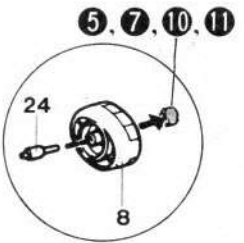

Paint Overall SILVER.

**1**

Clear Parts

BLACK inside

Add weight to nose.

**2****3****4****4**

Landing gear up.(Flying)

**5**