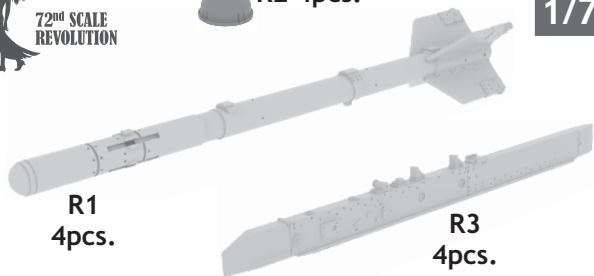

672 185 R-3S missiles for MiG-21

for Eduard kit - pro stavebnici Eduard

R2 4pcs.

R1
4pcs.

R3
4pcs.

1/72 scale

COLOURS

GSI Colors (GUNZE)		
AQUEOUS	Mr.COLOR	
H 2	C 2	BLACK
H 3	C 3	RED
H 8	C 8	SILVER
H 316	C 316	WHITE

Mr.METAL COLOR	
MC 213	STAINLESS

This product contains metal and resin detail parts for upgrading scale plastic models. When selecting this set make sure that it is for the kit mentioned in product name as these sets are made specifically for that kit. When upgrading the model some cutting or corrections may be necessary for parts to fit accurately. **WARNING!** This set contains small and sharp parts. Work carefully in a ventilated and well-lit room. Safety glasses are recommended. This product is not suitable for children below 14 years of age.