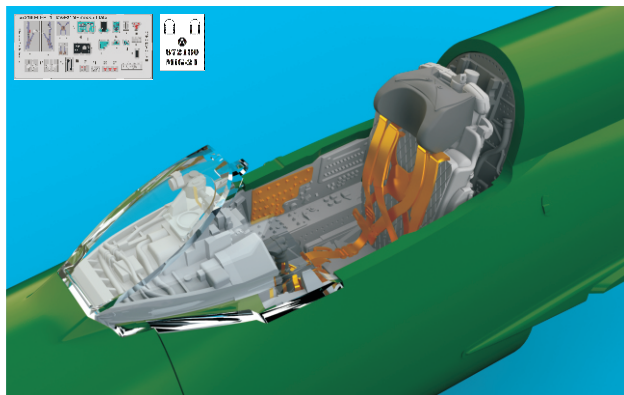

RELATED PRODUCTS

672 180 MiG-21MF cockpit late