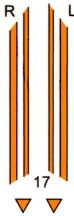

Soviet trainer aircraft Magnum

Soviet trainer aircraft Magnum

Soviet trainer aircraft Magnum

Soviet trainer aircraft Magnum

- HUMBROL 33
BLACK
ЧЕРНЫЙ
- HUMBROL 64
LIGHT GREY
СВЕТЛО СЕРЫЙ
- HUMBROL 27003
POLISHED STEEL
ПОЛИР. СТАЛЬ
- HUMBROL 21
GLOSS BLACK
ЧЕРНЫЙ
- HUMBROL 196:
LIGHT GREY
СВЕТЛО СЕРЫЙ
- HUMBROL 146
AIRCRAFT GREY
СВЕТЛО СЕРЫЙ
- HUMBROL 40
PALE GREY
СЕРЫЙ
- HUMBROL 5
DARK AD GREY
ТЕМНО СЕРЫЙ
- HUMBROL 22
WHITE
БЕЛЫЙ

Soviet trainer aircraft Magnum

- HUMBROL 33
BLACK
ЧЕРНЫЙ
- HUMBROL 64
LIGHT GREY
СВЕТЛО СЕРЫЙ
- HUMBROL 27003
POLISHED STEEL
ПОЛИР. СТАЛЬ
- HUMBROL 21
GLOSS BLACK
ЧЕРНЫЙ
- HUMBROL 196:
LIGHT GREY
СВЕТЛО СЕРЫЙ
- HUMBROL 146
AIRCRAFT GREY
СВЕТЛО СЕРЫЙ
- HUMBROL 40
PALE GREY
СЕРЫЙ
- HUMBROL 5
DARK AD GREY
ТЕМНО СЕРЫЙ
- HUMBROL 22
WHITE
БЕЛЫЙ