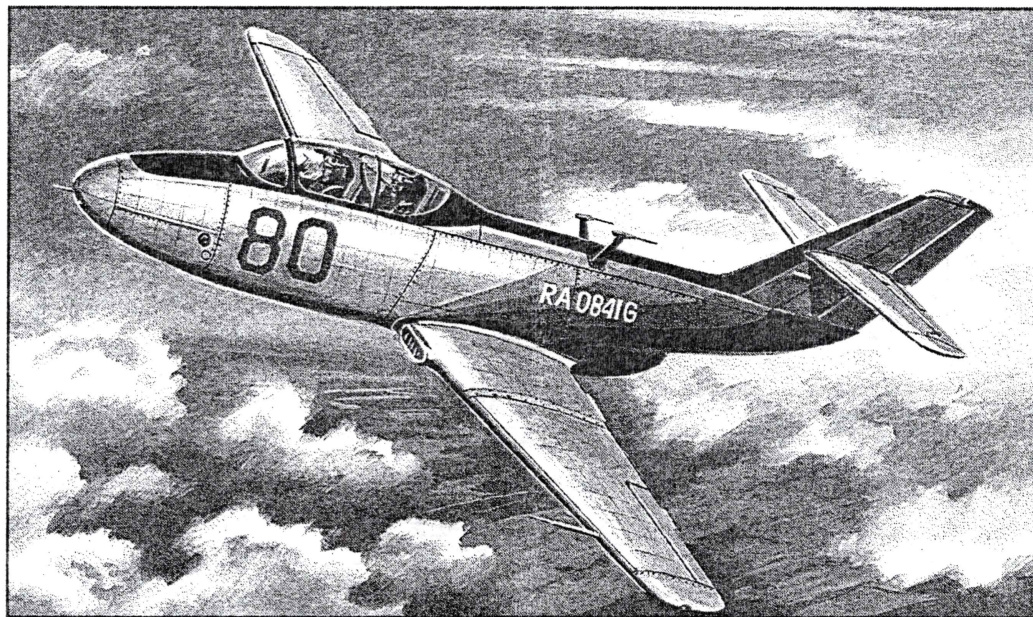

PLASTIC MODEL KITS
LIMITED EDITION
CAT.NO.72230

SPAN : 130 mm
LENGTH : 141 mm
PARTS : 61 pieces
SCALE:1/72

The model is executed on technology short run and is intended only for experienced modelers
Word-wide distributor for AMODEL kits: IBG, Warsawa, Poland
Fax: (4822)842-56-29; E-Mail: ibgsc@ibg.com.pl