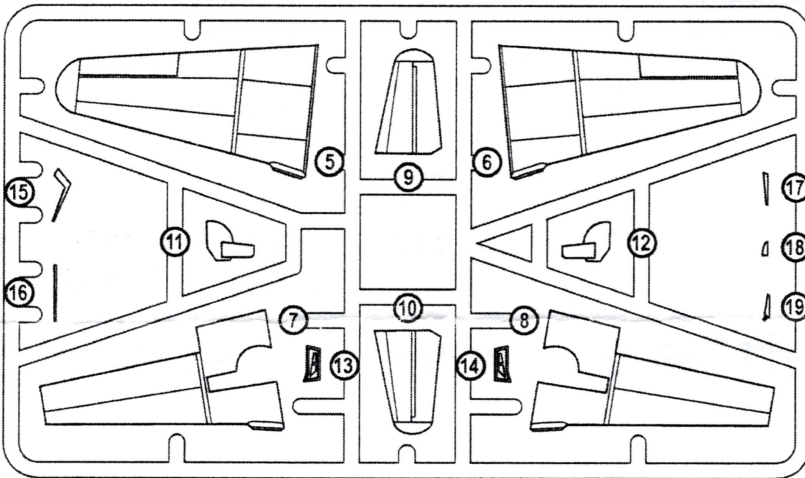

61 DETAILS FOR ASSEMBLY OF ONE MODEL
61 ДЕТАЛЬ ДЛЯ СБОРКИ ОДНОЙ МОДЕЛИ