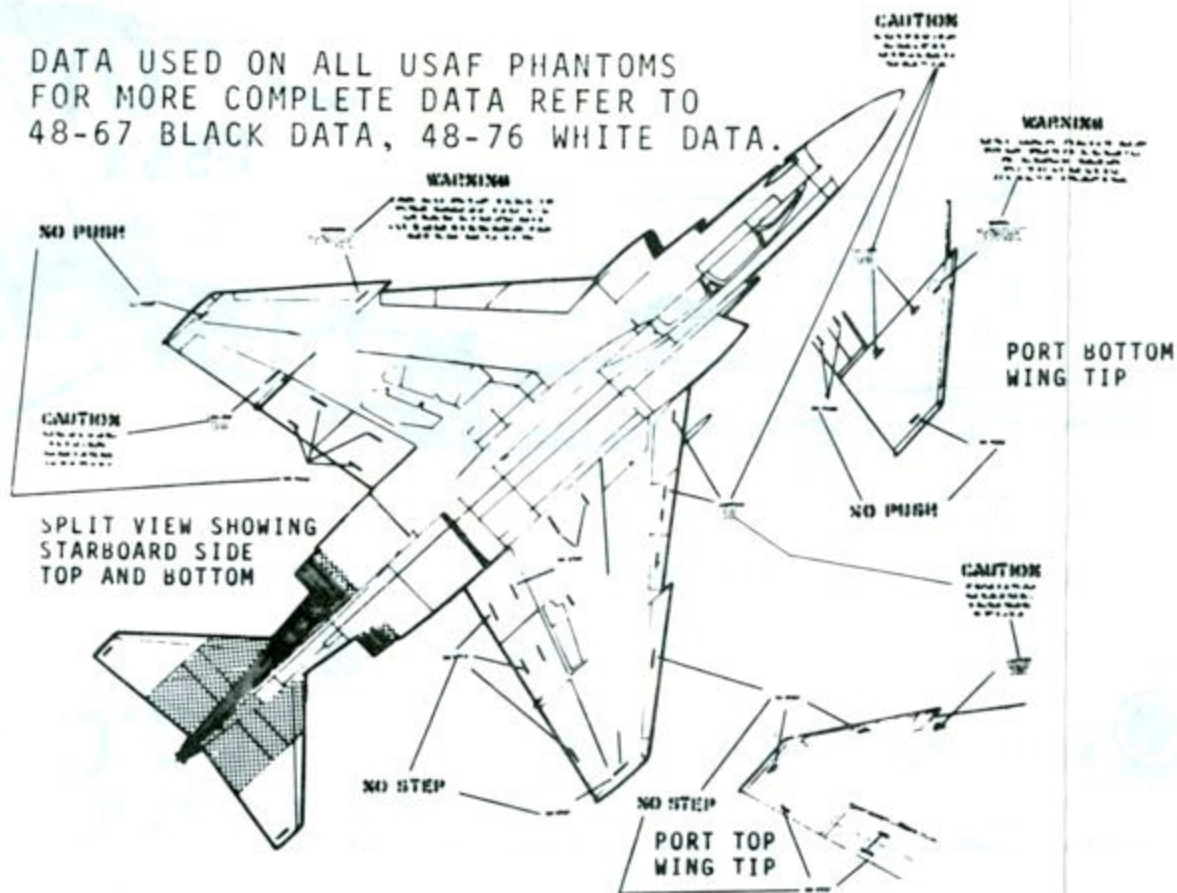

F-4D 555th TFS 432nd TRW
STANDARD USAF CAMOUFLAGE

LT. GREEN

BLACK

ON FRONT OF NOSE DOOR

554

TRAPPER

INSIDE LARGE NOSE GEAR DOOR

ALASKA AIR COMMAND BADGE STARBOARD SIDE ONLY
21st CW BADGE PORT SIDE ONLY

F-4E 43rd TFW 21st CW
STANDARD USAF CAMOUFLAGE
BLACK CANOPY TRIM

WING EMBLEM BOTH SIDES

EXTENDED GATLING GUN FLAIRING

F-4E 58th TFS 33rd TFW
CAPT. STEVE RITCHIE
STANDARD USAF CAMOUFLAGE
NATIONAL INSIGNIA ON FUSELAGE
DOES NOT HAVE BLUE BORDER

BLUE

FLUORESCENT PANELS

DATA USED ON ALL USAF PHANTOMS
FOR MORE COMPLETE DATA REFER TO
48-67 BLACK DATA, 48-76 WHITE DATA.

SAME LOCATION STARBOARD SIDE

OFFICIAL USAF CAMOUFLAGE PATTERN FOR THE F-4

15" NATIONAL INSIGNIA UPPER PORT AND LOWER
STARBOARD WINGS