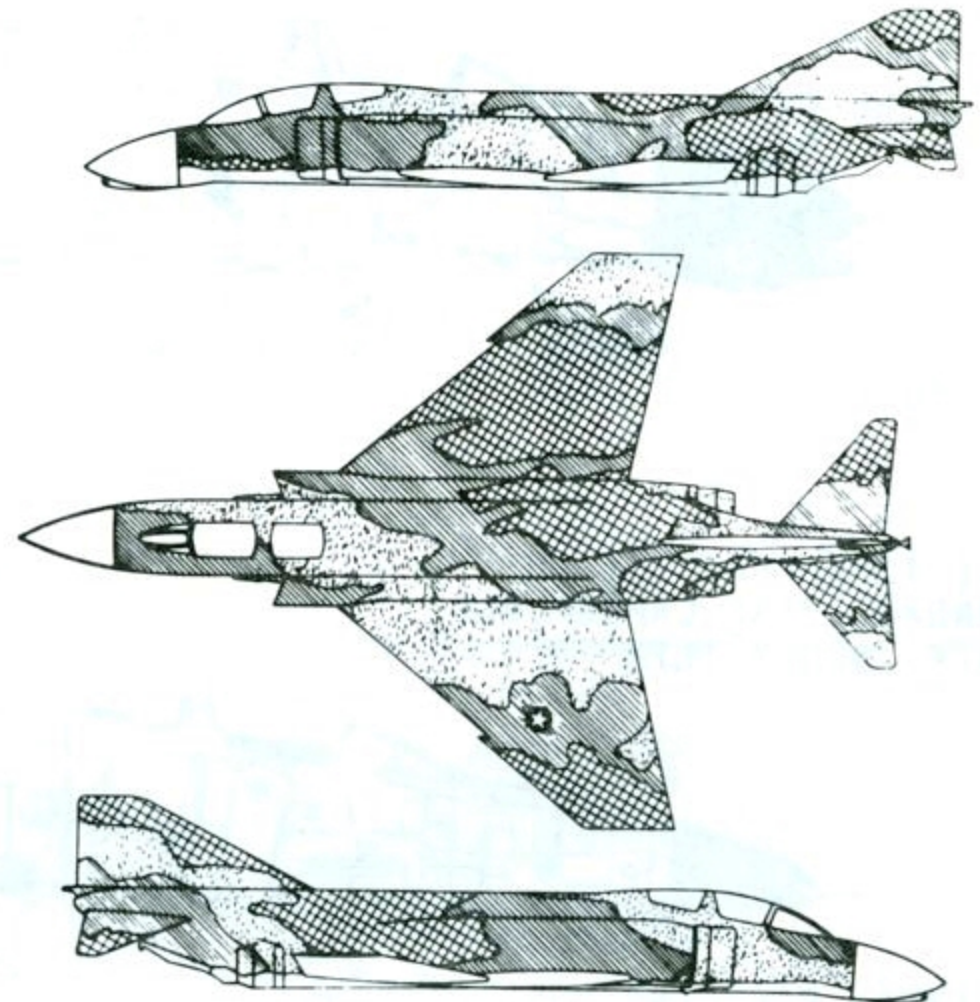

F-4D 555th TFS 432nd TRW
STANDARD USAF CAMOUFLAGE

LT. GREEN

BLACK

ON FRONT OF NOSE DOOR

554

TRAPPER

INSIDE LARGE NOSE GEAR DOOR

ALASKA AIR COMMAND BADGE STARBOARD SIDE ONLY
21st CW BADGE PORT SIDE ONLY

F-4E 43rd TFW 21st CW
STANDARD USAF CAMOUFLAGE
BLACK CANOPY TRIM

WING EMBLEM BOTH SIDES

EXTENDED GATLING GUN FLAIRING

F-4E 58th TFS 33rd TFW
CAPT. STEVE RITCHIE
STANDARD USAF CAMOUFLAGE
NATIONAL INSIGNIA ON FUSELAGE
DOES NOT HAVE BLUE BORDER

BLUE

FLUORESCENT PANELS

DATA USED ON ALL USAF PHANTOMS
FOR MORE COMPLETE DATA REFER TO
48-67 BLACK DATA, 48-76 WHITE DATA.

SAME LOCATION STARBOARD SIDE

OFFICIAL USAF CAMOUFLAGE PATTERN FOR THE F-4

15" NATIONAL INSIGNIA UPPER PORT AND LOWER
STARBOARD WINGS