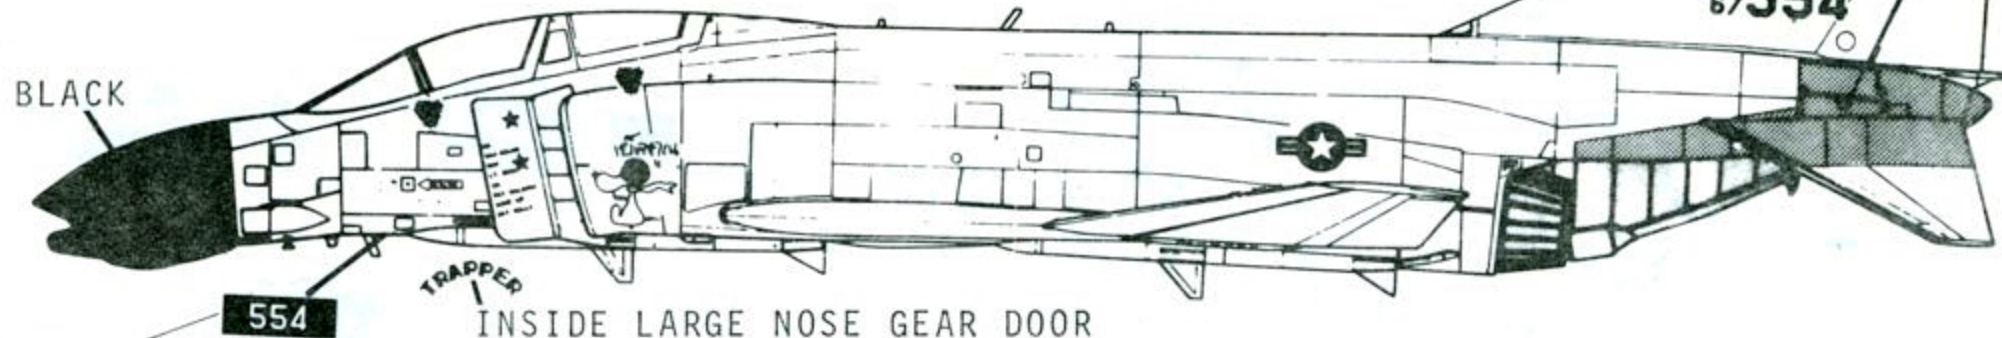

F-4D 555th TFS 432nd TRW
STANDARD USAF CAMOUFLAGE

LT. GREEN

BLACK

ON FRONT OF NOSE DOOR

554

TRAPPER

INSIDE LARGE NOSE GEAR DOOR

ALASKA AIR COMMAND BADGE STARBOARD SIDE ONLY
21st CW BADGE PORT SIDE ONLY

F-4E 43rd TFW 21st CW
STANDARD USAF CAMOUFLAGE
BLACK CANOPY TRIM

WING EMBLEM BOTH SIDES

EXTENDED GATLING GUN FLAIRING

F-4E 58th TFS 33rd TFW
CAPT. STEVE RITCHIE
STANDARD USAF CAMOUFLAGE
NATIONAL INSIGNIA ON FUSELAGE
DOES NOT HAVE BLUE BORDER

BLUE

FLUORESCENT PANELS

DATA USED ON ALL USAF PHANTOMS
FOR MORE COMPLETE DATA REFER TO
48-67 BLACK DATA, 48-76 WHITE DATA.

SAME LOCATION STARBOARD SIDE

OFFICIAL USAF CAMOUFLAGE PATTERN FOR THE F-4

15" NATIONAL INSIGNIA UPPER PORT AND LOWER
STARBOARD WINGS