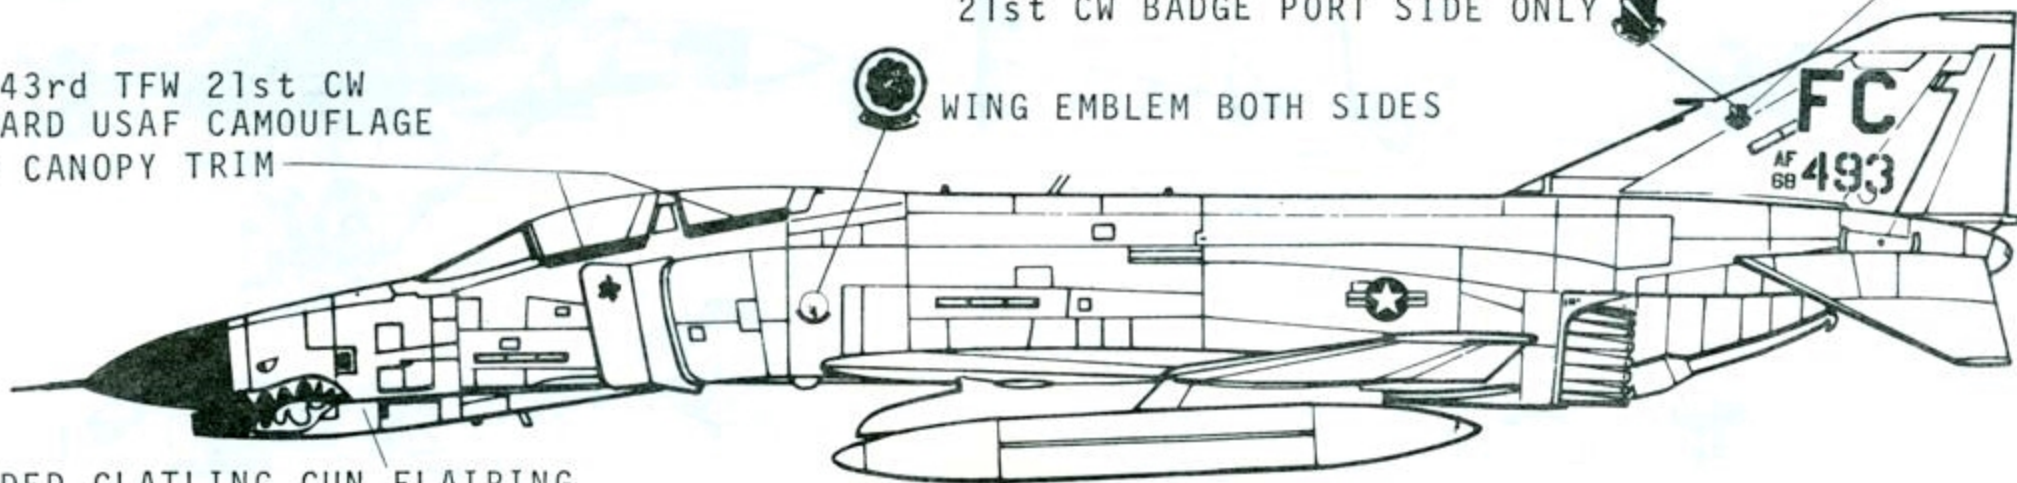

F-4D 555th TFS 432nd TRW
STANDARD USAF CAMOUFLAGE

LT. GREEN

BLACK

ON FRONT OF NOSE DOOR

554

TRAPPER

INSIDE LARGE NOSE GEAR DOOR

ALASKA AIR COMMAND BADGE STARBOARD SIDE ONLY
21st CW BADGE PORT SIDE ONLY

F-4E 43rd TFW 21st CW
STANDARD USAF CAMOUFLAGE
BLACK CANOPY TRIM

WING EMBLEM BOTH SIDES

EXTENDED GATLING GUN FLAIRING

F-4E 58th TFS 33rd TFW
CAPT. STEVE RITCHIE
STANDARD USAF CAMOUFLAGE
NATIONAL INSIGNIA ON FUSELAGE
DOES NOT HAVE BLUE BORDER

BLUE

FLUORESCENT PANELS

DATA USED ON ALL USAF PHANTOMS
FOR MORE COMPLETE DATA REFER TO
48-67 BLACK DATA, 48-76 WHITE DATA.

SAME LOCATION STARBOARD SIDE

OFFICIAL USAF CAMOUFLAGE PATTERN FOR THE F-4

15" NATIONAL INSIGNIA UPPER PORT AND LOWER
STARBOARD WINGS