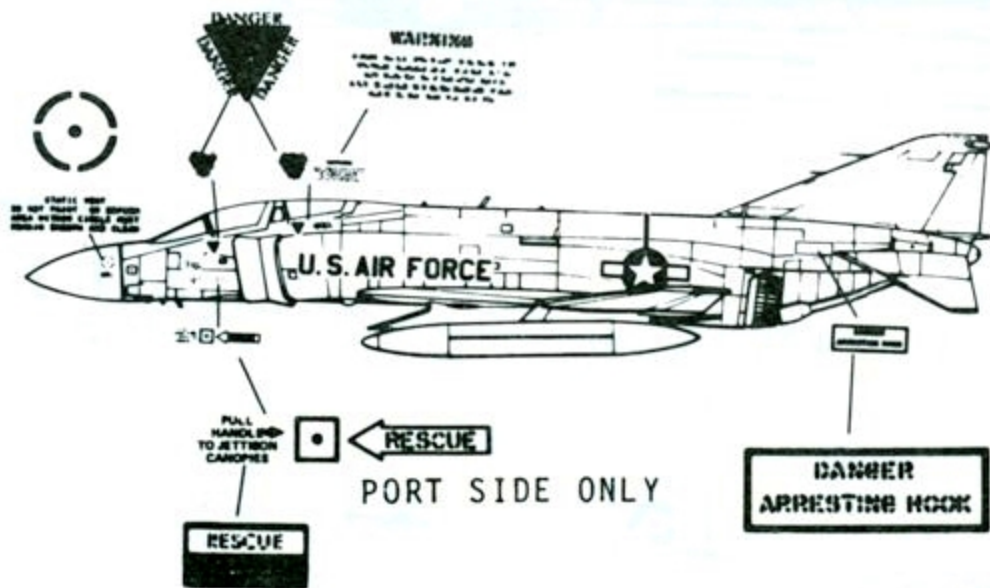

F-4D 555th TFS 432nd TRW
STANDARD USAF CAMOUFLAGE

LT. GREEN

BLACK

ON FRONT OF NOSE DOOR

554

TRAPPER

INSIDE LARGE NOSE GEAR DOOR

ALASKA AIR COMMAND BADGE STARBOARD SIDE ONLY
21st CW BADGE PORT SIDE ONLY

F-4E 43rd TFW 21st CW
STANDARD USAF CAMOUFLAGE
BLACK CANOPY TRIM

WING EMBLEM BOTH SIDES

EXTENDED GATLING GUN FLAIRING

F-4E 58th TFS 33rd TFW
CAPT. STEVE RITCHIE
STANDARD USAF CAMOUFLAGE
NATIONAL INSIGNIA ON FUSELAGE
DOES NOT HAVE BLUE BORDER

BLUE

FLUORESCENT PANELS

DATA USED ON ALL USAF PHANTOMS
FOR MORE COMPLETE DATA REFER TO
48-67 BLACK DATA, 48-76 WHITE DATA.

SAME LOCATION STARBOARD SIDE

OFFICIAL USAF CAMOUFLAGE PATTERN FOR THE F-4

15" NATIONAL INSIGNIA UPPER PORT AND LOWER
STARBOARD WINGS