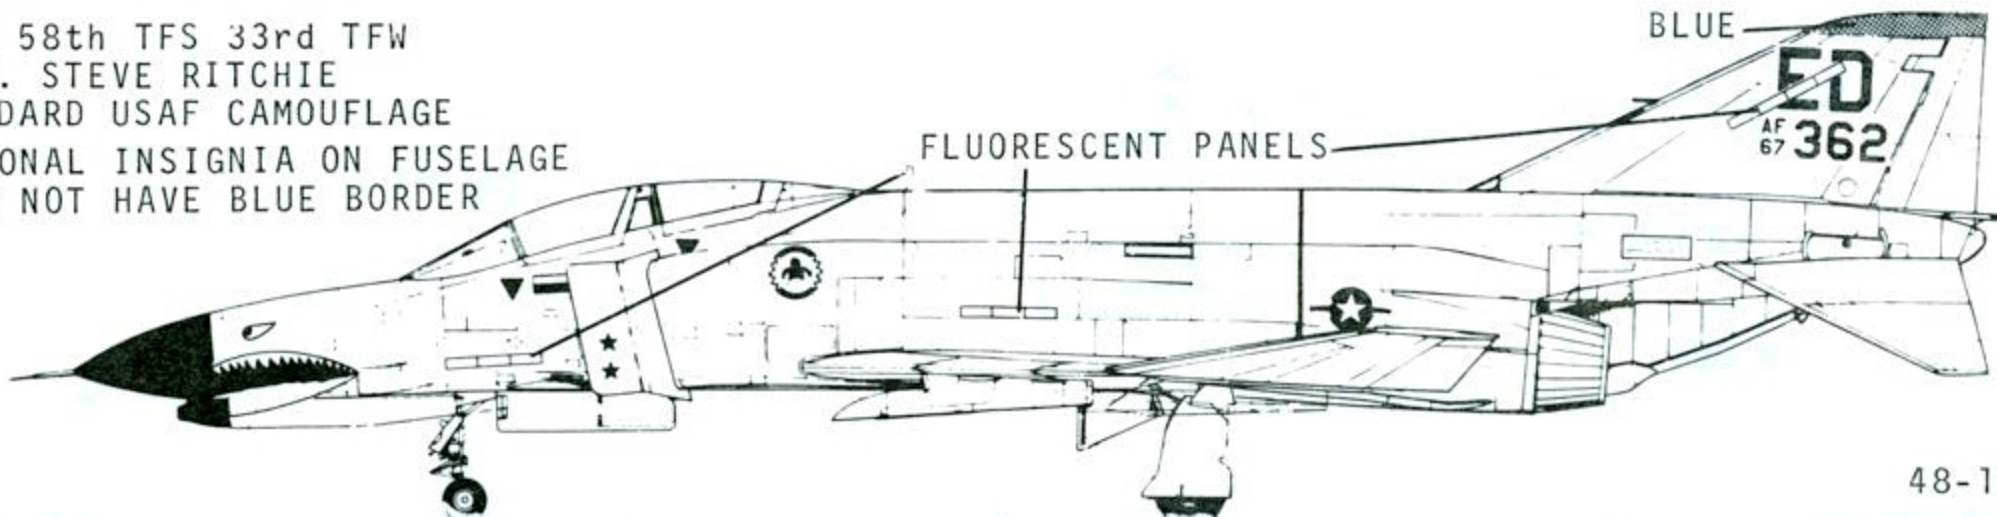

F-4D 555th TFS 432nd TRW
STANDARD USAF CAMOUFLAGE

LT. GREEN

BLACK

ON FRONT OF NOSE DOOR

554

TRAPPER

INSIDE LARGE NOSE GEAR DOOR

ALASKA AIR COMMAND BADGE STARBOARD SIDE ONLY
21st CW BADGE PORT SIDE ONLY

F-4E 43rd TFW 21st CW
STANDARD USAF CAMOUFLAGE
BLACK CANOPY TRIM

WING EMBLEM BOTH SIDES

EXTENDED GATLING GUN FLAIRING

F-4E 58th TFS 33rd TFW
CAPT. STEVE RITCHIE
STANDARD USAF CAMOUFLAGE
NATIONAL INSIGNIA ON FUSELAGE
DOES NOT HAVE BLUE BORDER

BLUE

FLUORESCENT PANELS

DATA USED ON ALL USAF PHANTOMS
FOR MORE COMPLETE DATA REFER TO
48-67 BLACK DATA, 48-76 WHITE DATA.

SAME LOCATION STARBOARD SIDE

OFFICIAL USAF CAMOUFLAGE PATTERN FOR THE F-4

15" NATIONAL INSIGNIA UPPER PORT AND LOWER
STARBOARD WINGS