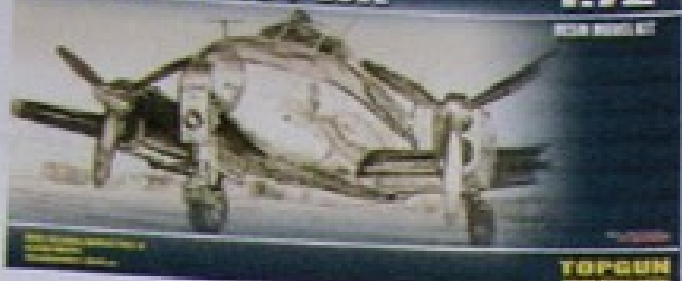

Typ 46 DH-104 DOVE

1:72

FOR BUILD KIT

TOPGUN