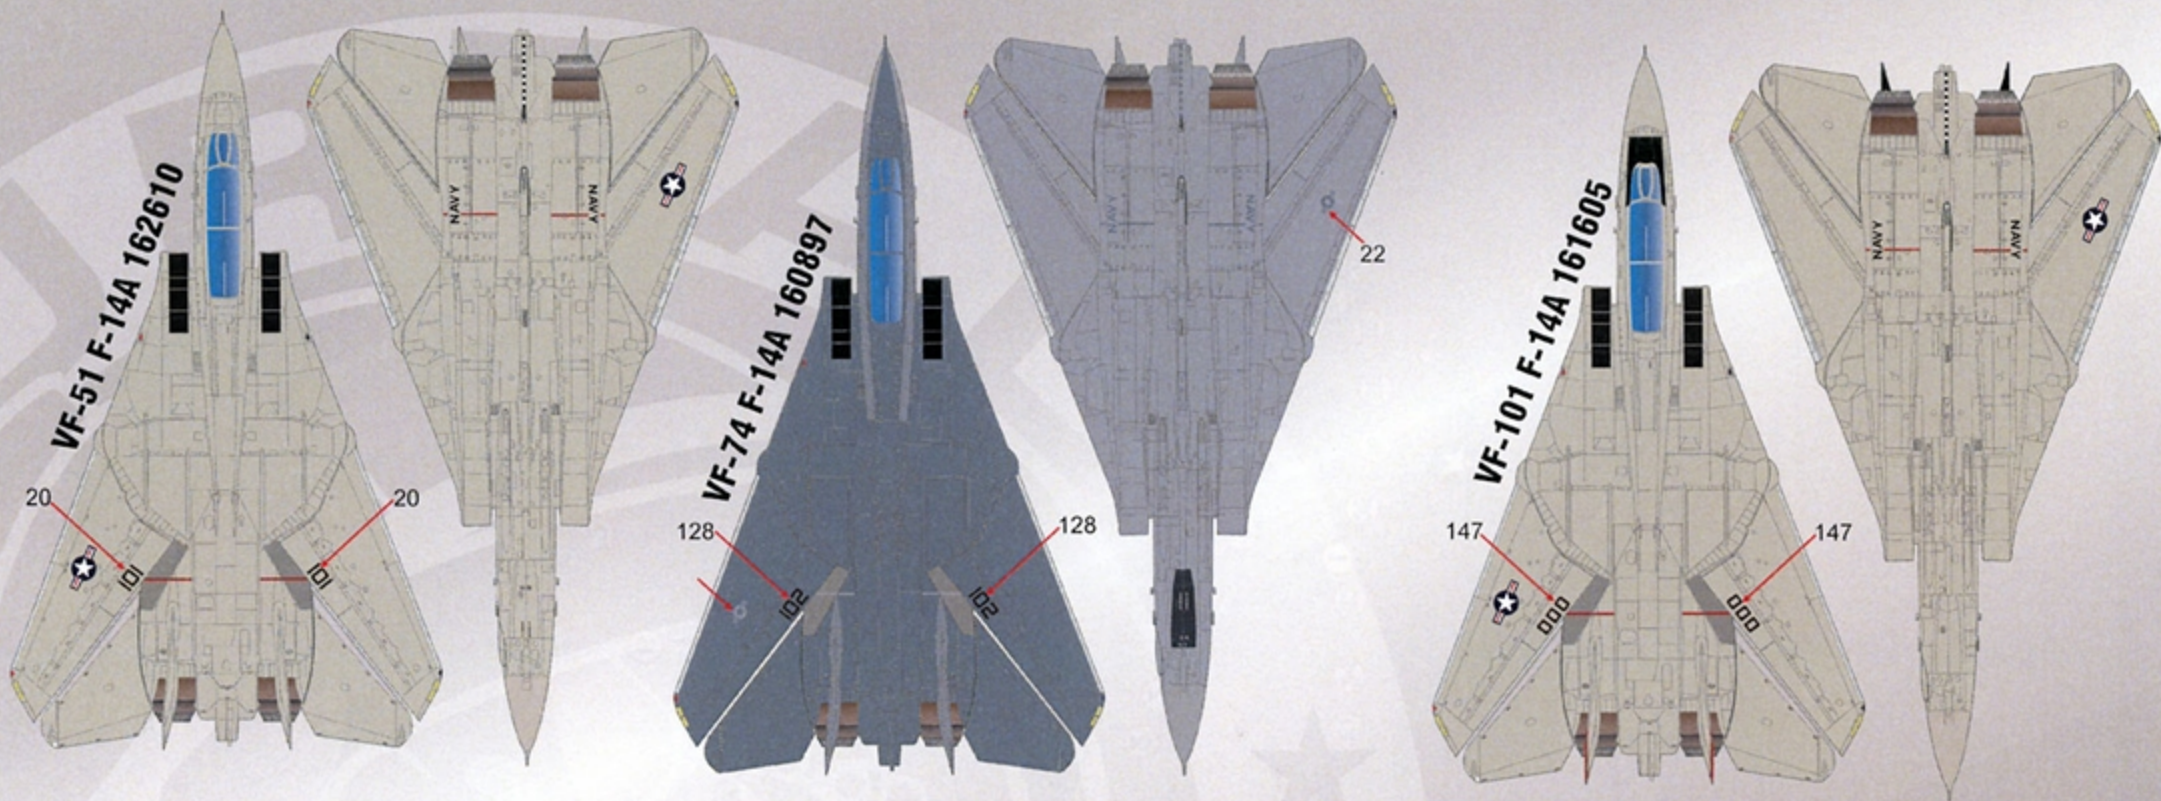

Hey Modelers! Check out the Model Geeks Scale Modeling Podcast, a place where 4 Navy vets talk about anything and everything relating to scale models. Buckle up for an exciting and entertaining journey into the world of scale modeling.

www.modelgeekspodcast.com

FS 16440

FS 15038

FS 36375

FS 36320

FS 35237