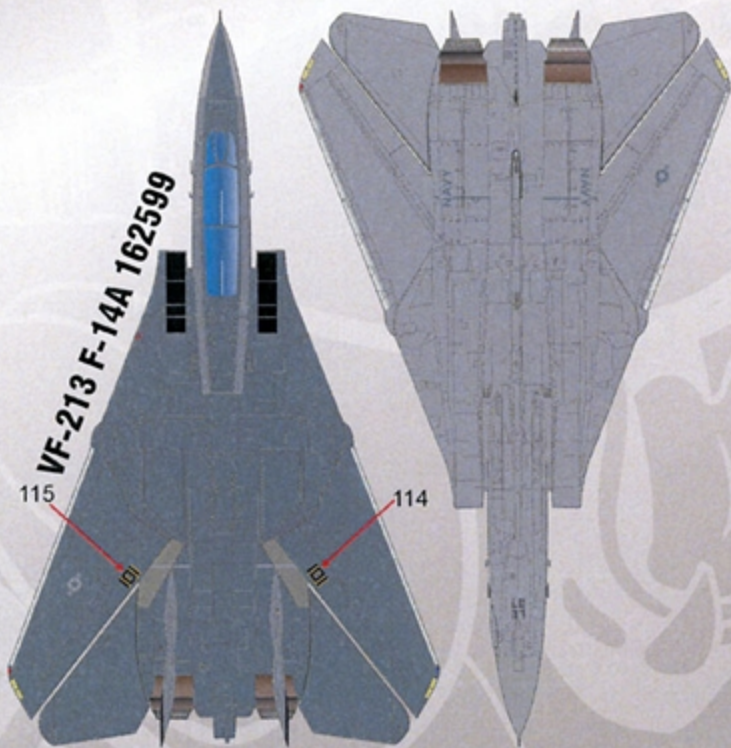

Hey Modelers! Check out the Model Geeks Scale Modeling Podcast, a place where 4 Navy vets talk about anything and everything relating to scale models. Buckle up for an exciting and entertaining journey into the world of scale modeling.

www.modelgeekspodcast.com

FS 16440

FS 15038

FS 36375

FS 36320

FS 35237