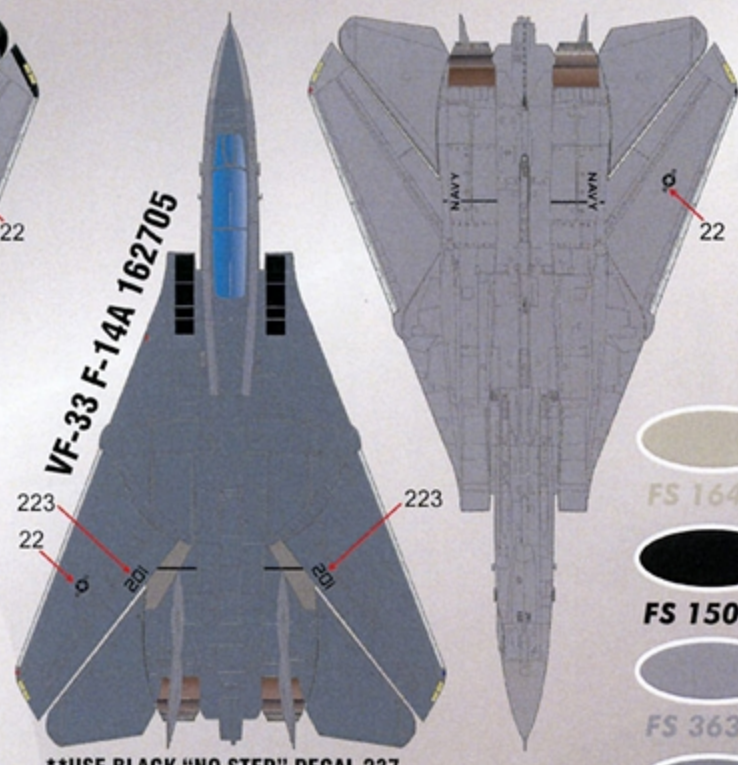

**\*\*AIRFRAME NOTES**

- ALQ-126 WING GLOVE ANTENNAS
- ALR-67 BEAVER TAIL ANTENNA
- 2-HOLED GUN VENT
- SHORT TACAN ANTENNA

**VF-74 F-14A 160897**  
**USS SARATOGA**  
**1985**

**\*\*AIRFRAME NOTES**

- 2-HOLED GUN VENT
- SHORT TACAN ANTENNA

**VF-101 F-14A 161605**  
**NAS OCEANA**  
**1988**

**\*\*AIRFRAME NOTES**

- ALQ-126 WING GLOVE ANTENNAS
- ALR-67 BEAVER TAIL ANTENNA
- 2-HOLED GUN VENT
- SHORT TACAN ANTENNA

**VF-213 F-14A 162599**  
**USS KITTY HAWK**  
**1995**

**\*\*AIRFRAME NOTES**

- NACA GUN VENT
- TALL TACAN ANTENNA

**\*\*NOTE-DECAL NUMBERS WITH AN "\*" INDICATE REPEATED PLACEMENT ON THE RIGHT SIDE / DECAL NUMBERS MARKED IN ( ) INDICATE PLACEMENT ON THE RIGHT SIDE.**