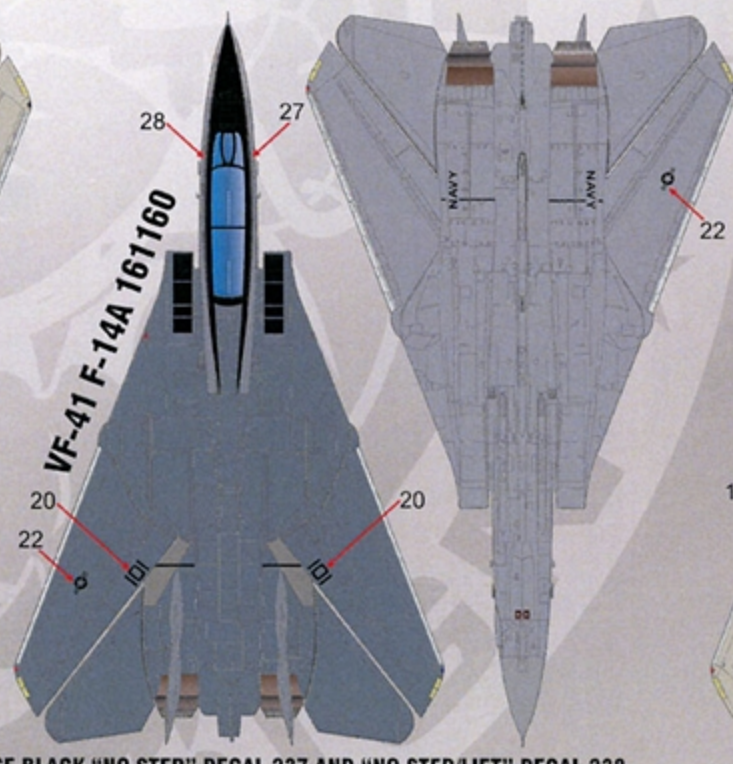

****USE BLACK "NO STEP" DECAL 237 AND "NO STEP/LIFT" DECAL 238
FOUND ON THE ALL BLACK INSERT PAGE**