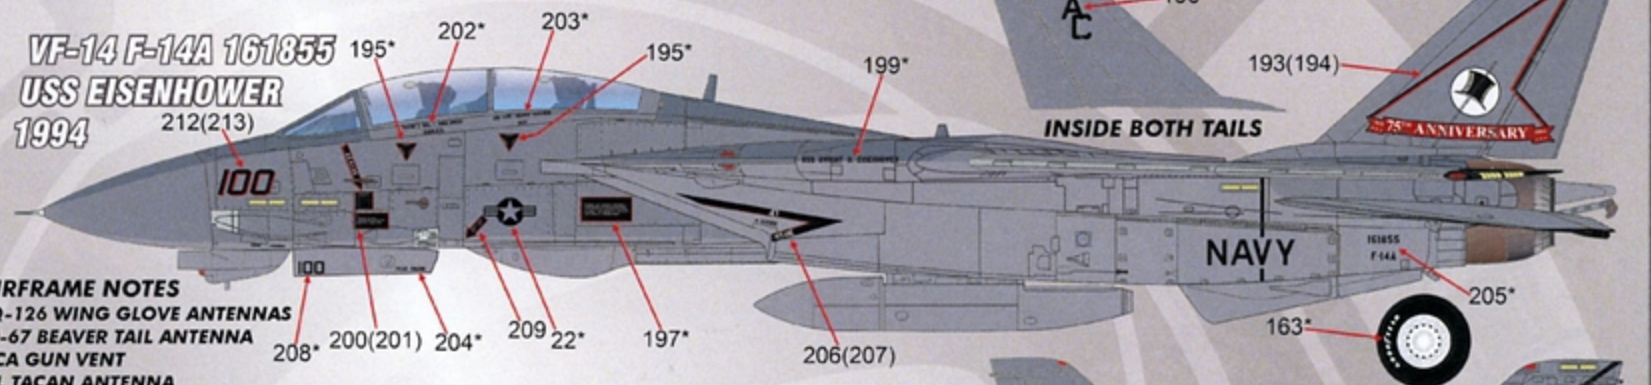

**VF-2 F-14A 162604**  
**USS RANGER**  
 1991

- \*\*AIRFRAME NOTES**
- ALQ-126 WING GLOVE ANTENNAS
  - ALR-67 BEAVER TAIL ANTENNA
  - 2-HOLED GUN VENT
  - TALL TACAN ANTENNA

**VF-14 F-14A 161855**  
**USS EISENHOWER**  
 1994

- \*\*AIRFRAME NOTES**
- ALQ-126 WING GLOVE ANTENNAS
  - ALR-67 BEAVER TAIL ANTENNA
  - NACA GUN VENT
  - TALL TACAN ANTENNA

FOR AT LEAST PORTION OF THE DESERT STORM CRUISE, THIS JET HAD IT'S BLACK TAIL CODES ROUGHLY SPRAYED OVER IN LIGHT GHOST GRAY.