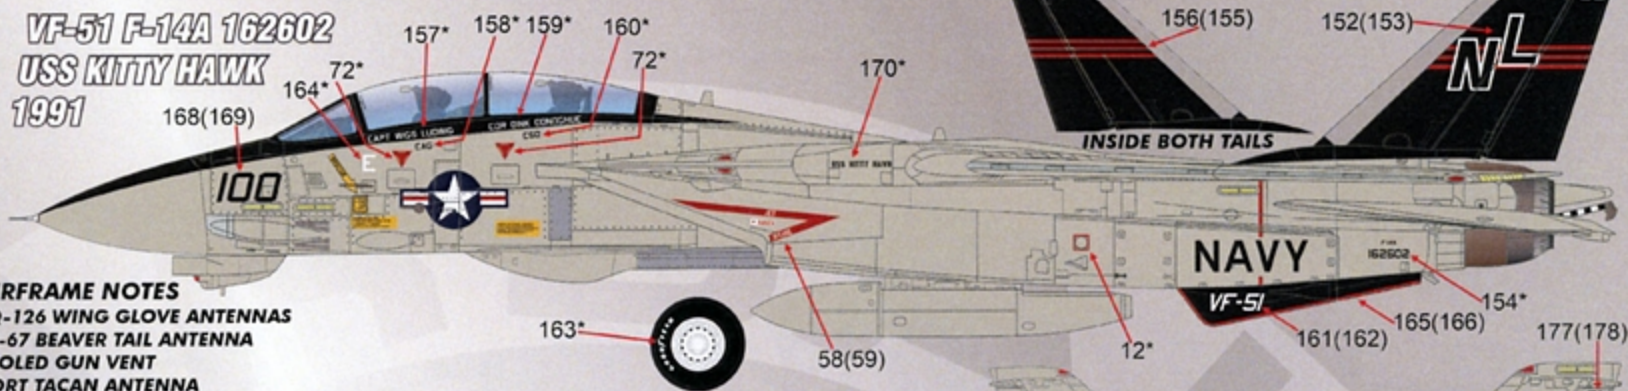

- \*\*AIRFRAME NOTES**
- NACA GUN VENT
  - TALL TACAN ANTENNA

**VF-41 F-14A 161160**  
**USS JOHN F KENNEDY**  
 1997

- \*\*AIRFRAME NOTES**
- NACA GUN VENT
  - TALL TACAN ANTENNA

\*\*NOTE-DECAL NUMBERS WITH AN "\*" INDICATE REPEATED PLACEMENT ON THE RIGHT SIDE / DECAL NUMBERS MARKED IN ( ) INDICATE PLACEMENT ON THE RIGHT SIDE.

COROGARD LEADING EDGES

**VF-51 F-14A 162602**  
**USS KITTY HAWK**  
**1991**

**\*\*AIRFRAME NOTES**

- ALQ-126 WING GLOVE ANTENNAS
- ALR-67 BEAVER TAIL ANTENNA
- 2-HOLED GUN VENT
- SHORT TACAN ANTENNA

**VF-51 F-14A 162610**  
**USS KITTY HAWK**  
**1991**