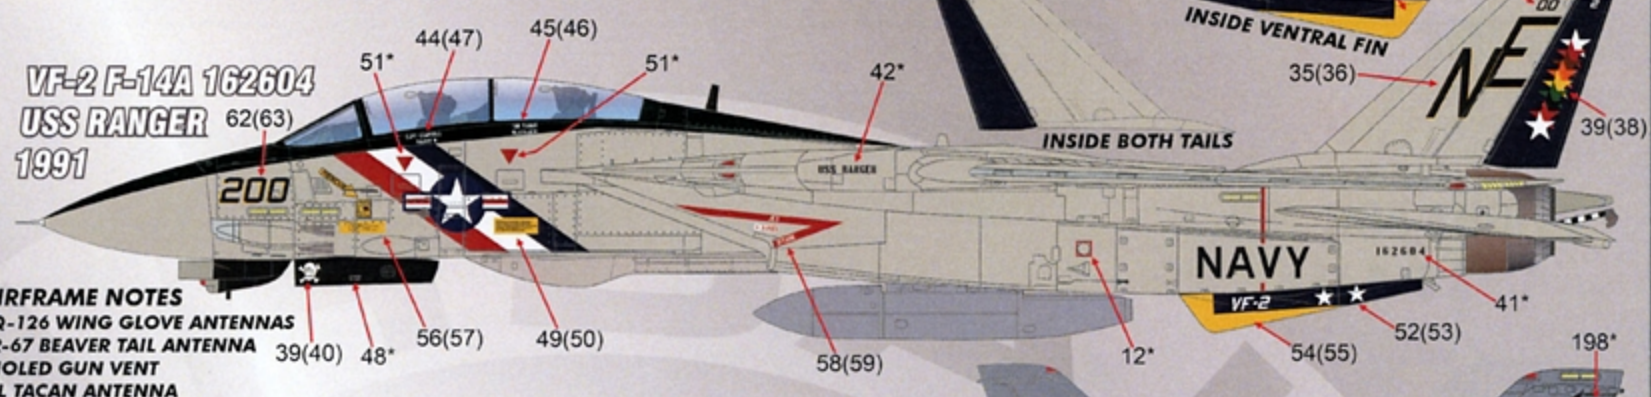

**VF-2 F-14A 162604**  
**USS RANGER**  
 1991

- \*\*AIRFRAME NOTES**
- ALQ-126 WING GLOVE ANTENNAS
  - ALR-67 BEAVER TAIL ANTENNA
  - 2-HOLED GUN VENT
  - TALL TACAN ANTENNA

**VF-14 F-14A 161855**  
**USS EISENHOWER**  
 1994

- \*\*AIRFRAME NOTES**
- ALQ-126 WING GLOVE ANTENNAS
  - ALR-67 BEAVER TAIL ANTENNA
  - NACA GUN VENT
  - TALL TACAN ANTENNA

FOR AT LEAST PORTION OF THE DESERT STORM CRUISE, THIS JET HAD IT'S BLACK TAIL CODES ROUGHLY SPRAYED OVER IN LIGHT GHOST GRAY.