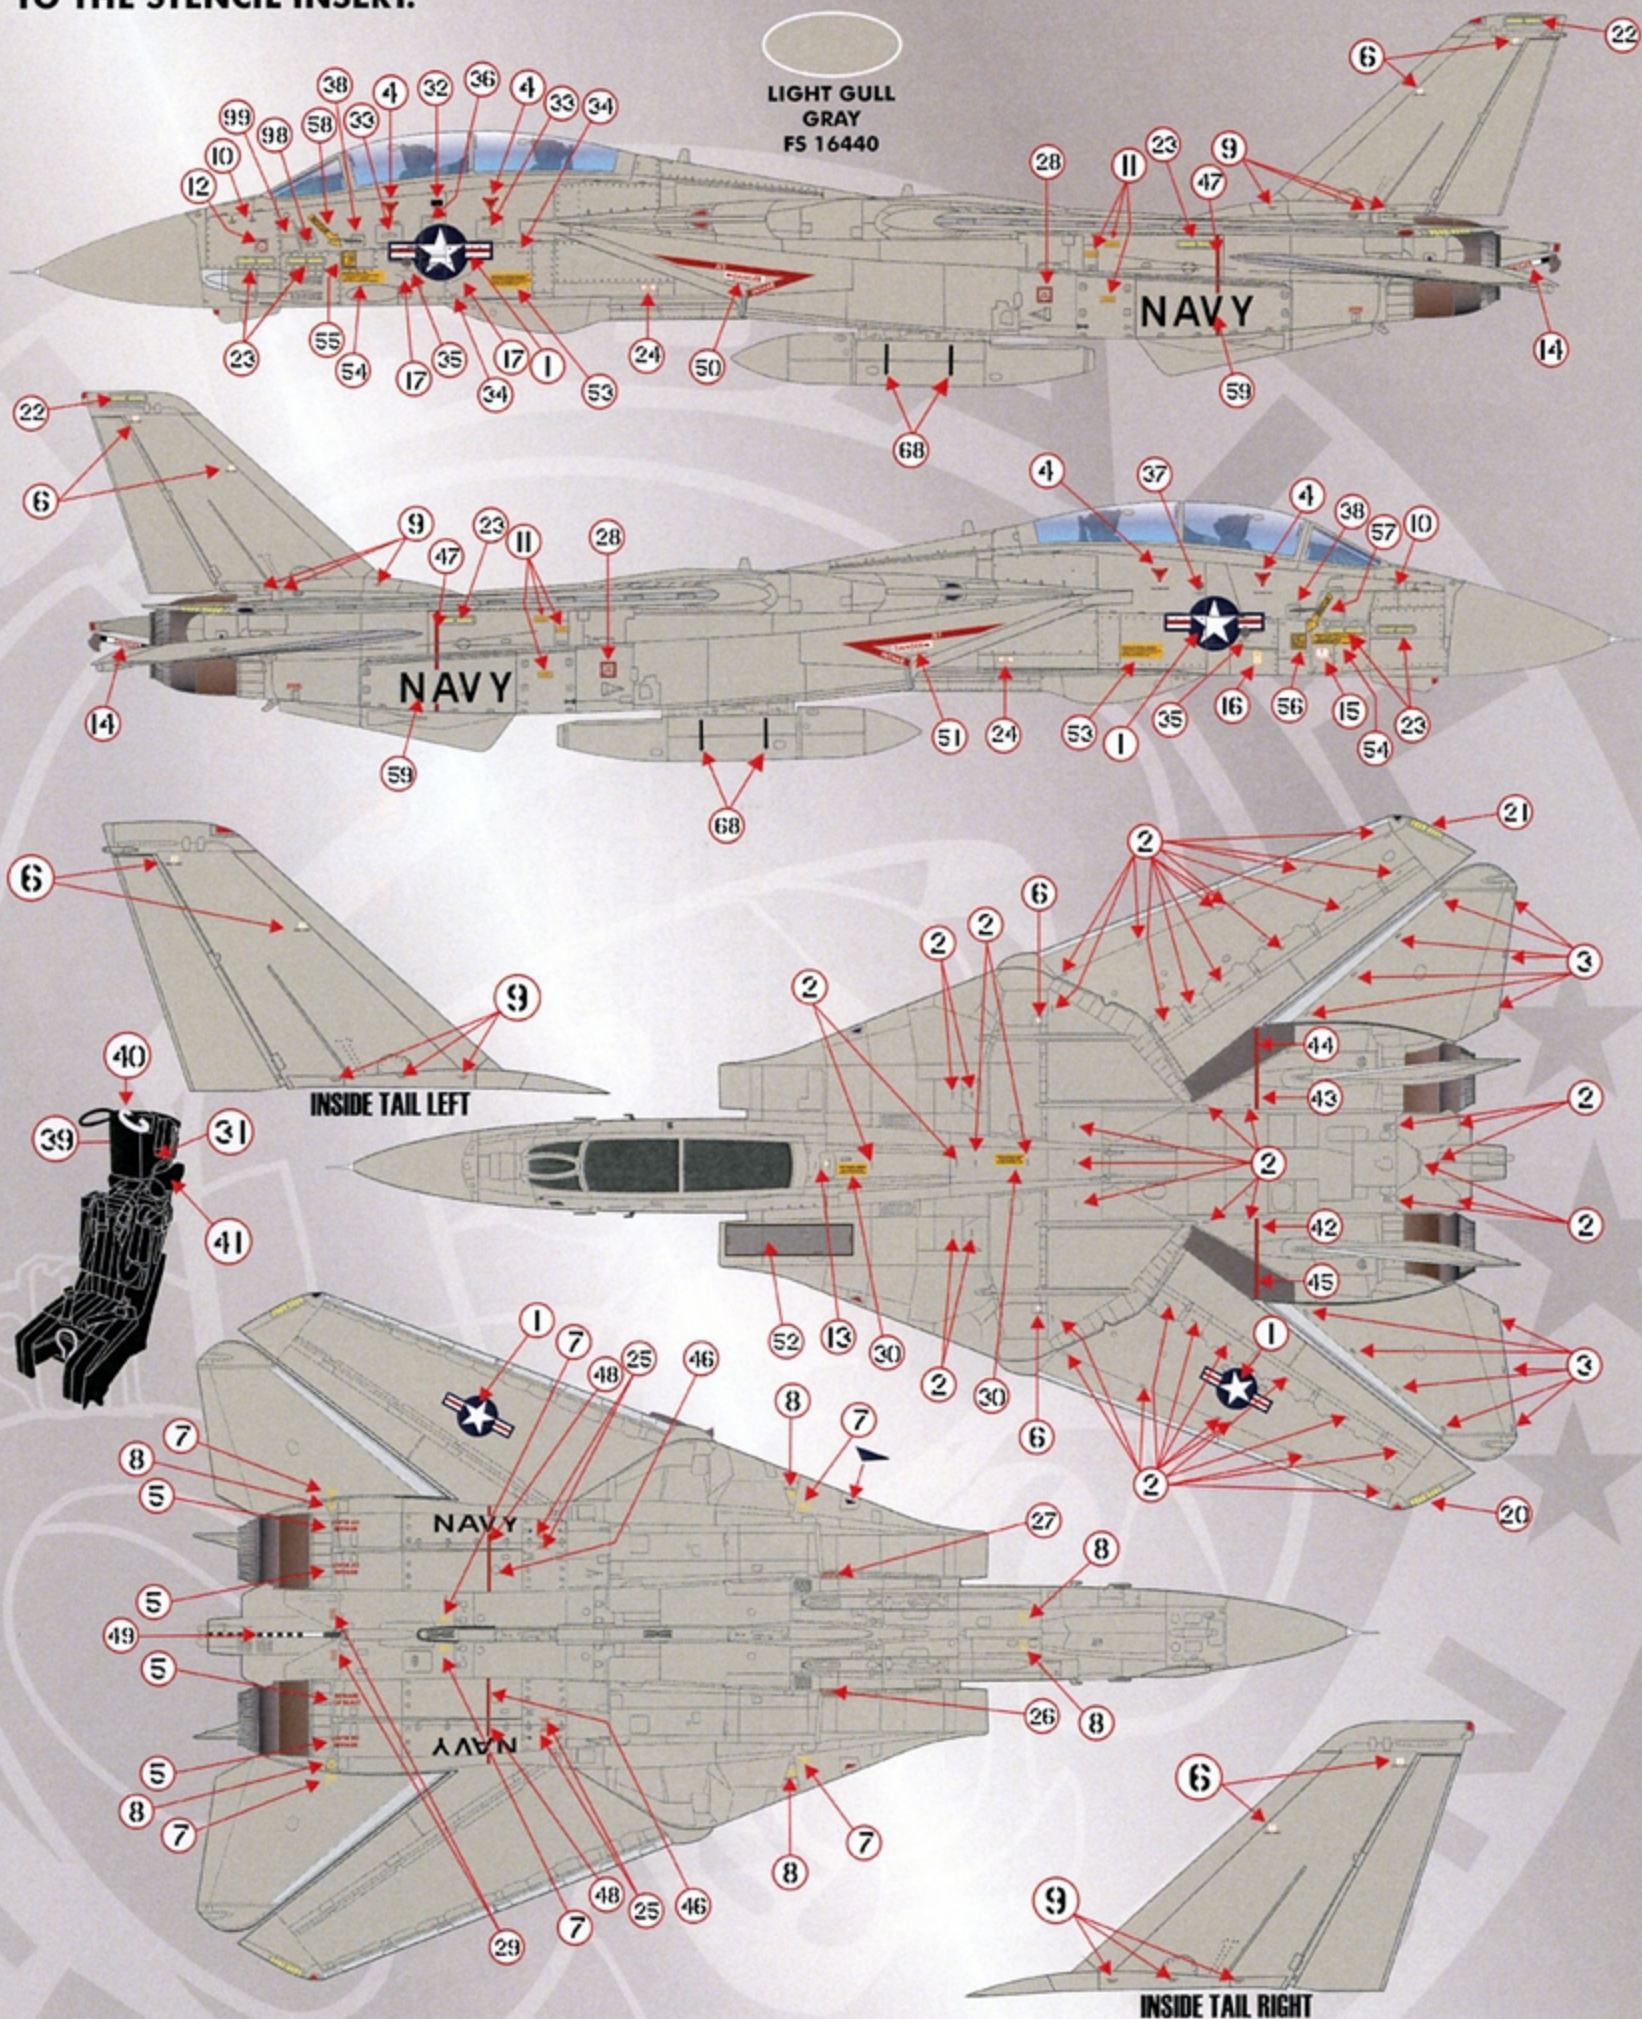

STENCIL AND DATA PLACEMENT FOR OVERALL GULL GRAY PAINTED JETS. NUMBERS CORRESPOND TO THE STENCIL INSERT.

LIGHT GULL GRAY
FS 16440