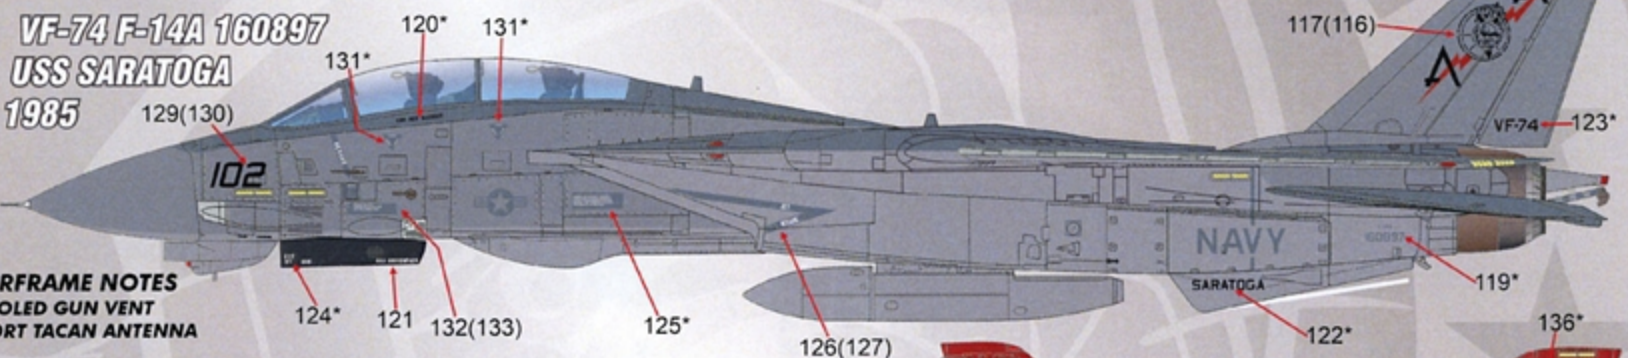

**AIRFRAME NOTES

- -2-HOLED GUN VENT
- -SHORT TACAN ANTENNA

VF-101 F-14A 161605
NAS OCEANA
1988