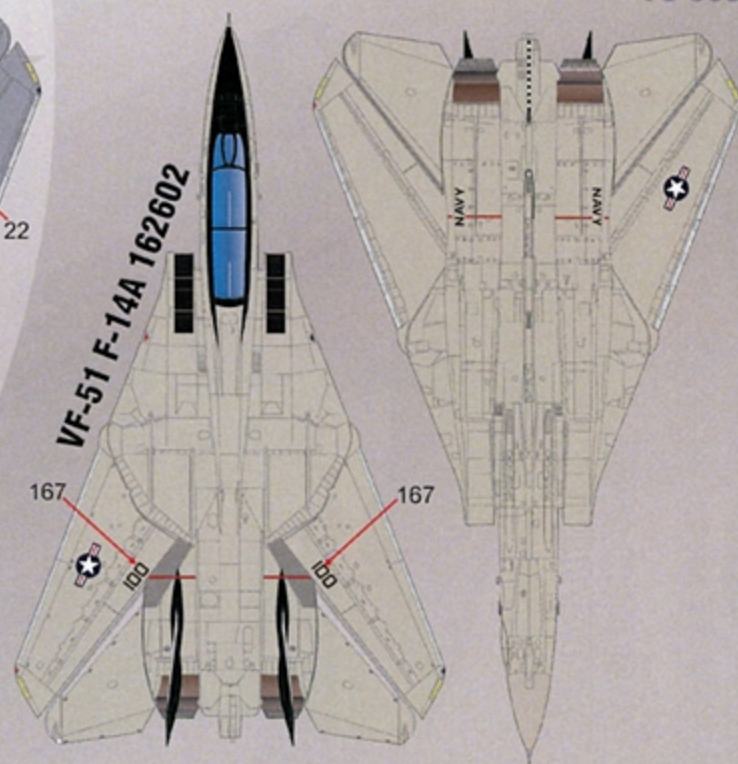

****USE BLACK "NO STEP" DECAL 237 AND "NO STEP/LIFT" DECAL 238
FOUND ON THE ALL BLACK INSERT PAGE**