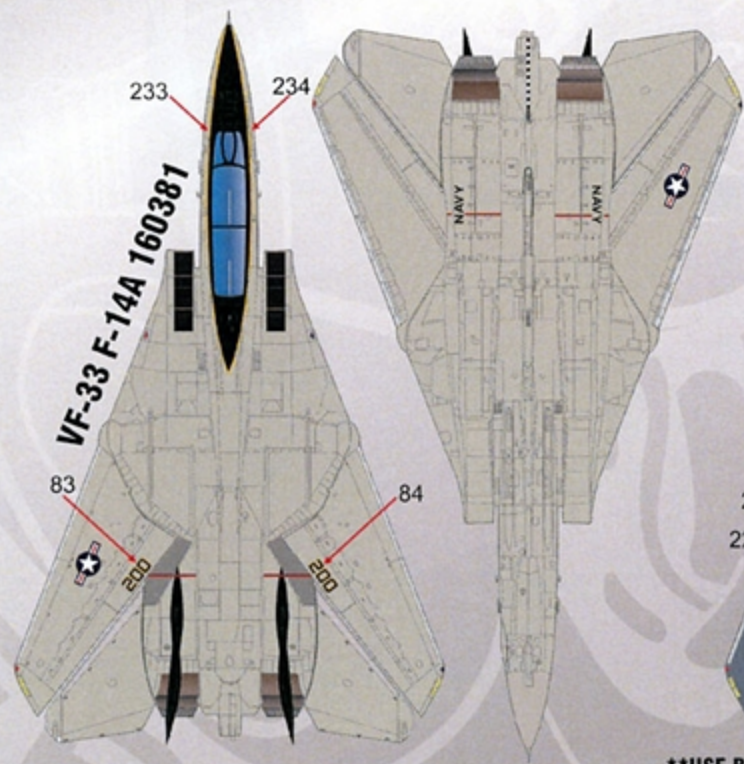

****USE BLACK "NO STEP" DECAL 237 AND "NO STEP/LIFT" DECAL 238
FOUND ON THE ALL BLACK INSERT PAGE**