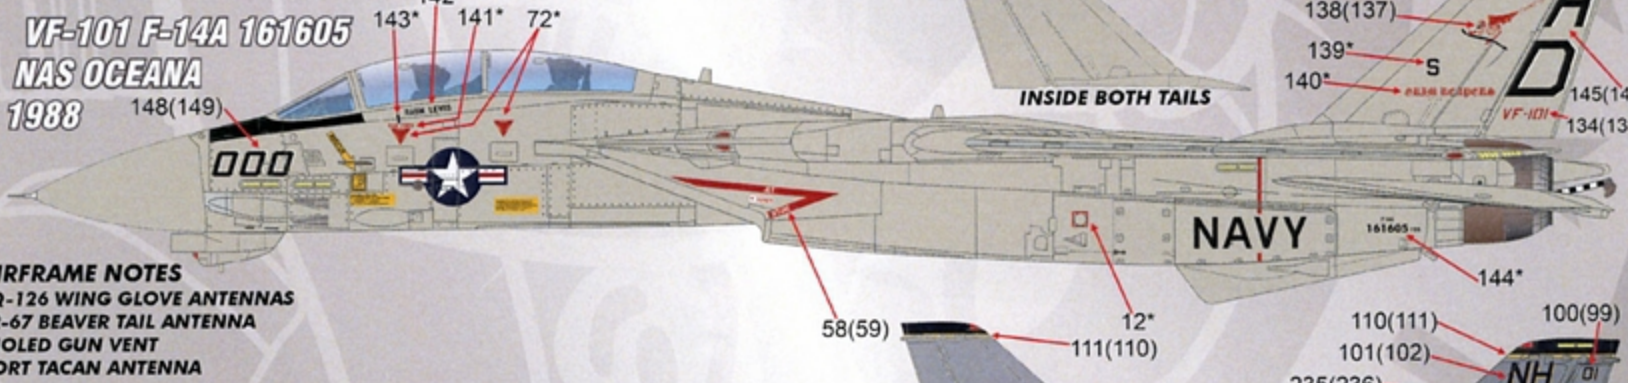

COROGARD LEADING EDGES

**VF-51 F-14A 162602**  
**USS KITTY HAWK**  
**1991**

**\*\*AIRFRAME NOTES**

- ALQ-126 WING GLOVE ANTENNAS
- ALR-67 BEAVER TAIL ANTENNA
- 2-HOLED GUN VENT
- SHORT TACAN ANTENNA

**VF-51 F-14A 162610**  
**USS KITTY HAWK**  
**1991**

**\*\*AIRFRAME NOTES**

- ALQ-126 WING GLOVE ANTENNAS
- ALR-67 BEAVER TAIL ANTENNA
- 2-HOLED GUN VENT
- SHORT TACAN ANTENNA

**VF-74 F-14A 160897**  
**USS SARATOGA**  
**1985**

**\*\*AIRFRAME NOTES**

- 2-HOLED GUN VENT
- SHORT TACAN ANTENNA

**VF-101 F-14A 161605**  
**NAS OCEANA**  
**1988**

**\*\*AIRFRAME NOTES**

- ALQ-126 WING GLOVE ANTENNAS
- ALR-67 BEAVER TAIL ANTENNA
- 2-HOLED GUN VENT
- SHORT TACAN ANTENNA

**VF-213 F-14A 162599**  
**USS KITTY HAWK**  
**1995**