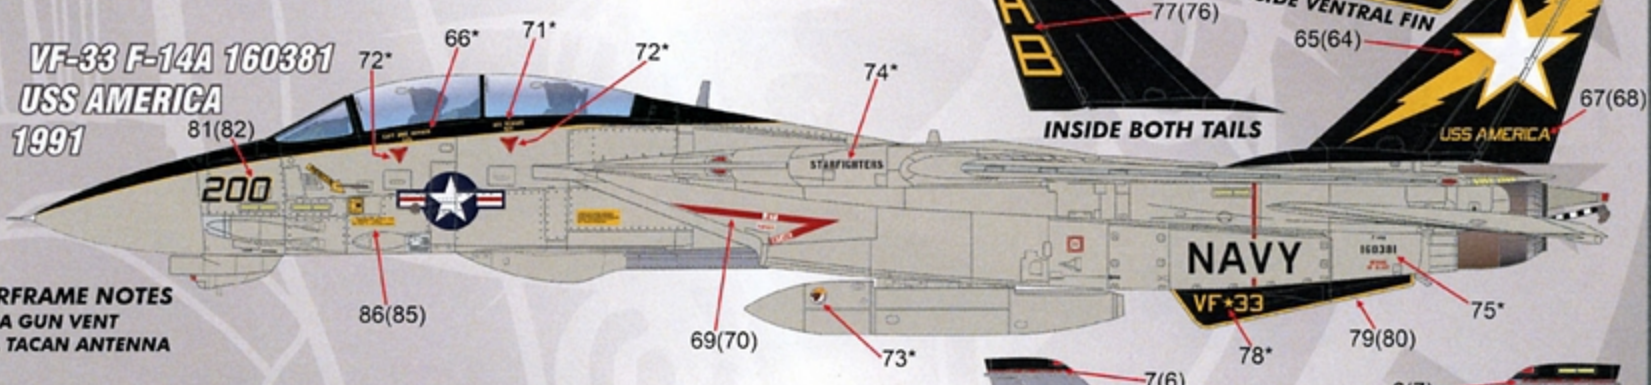

- \*\*AIRFRAME NOTES**
- ALQ-126 WING GLOVE ANTENNAS
  - ALR-67 BEAVER TAIL ANTENNA
  - NACA GUN VENT
  - TALL TACAN ANTENNA

FOR AT LEAST PORTION OF THE DESERT STORM CRUISE, THIS JET HAD IT'S BLACK TAIL CODES ROUGHLY SPRAYED OVER IN LIGHT GHOST GRAY.

**VF-33 F-14A 162705**  
**USS AMERICA**  
 1991

- \*\*AIRFRAME NOTES**
- ALQ-126 WING GLOVE ANTENNAS
  - ALR-67 BEAVER TAIL ANTENNA
  - 2-HOLED GUN VENT
  - SHORT TACAN ANTENNA

**VF-33 F-14A 160381**  
**USS AMERICA**  
 1991