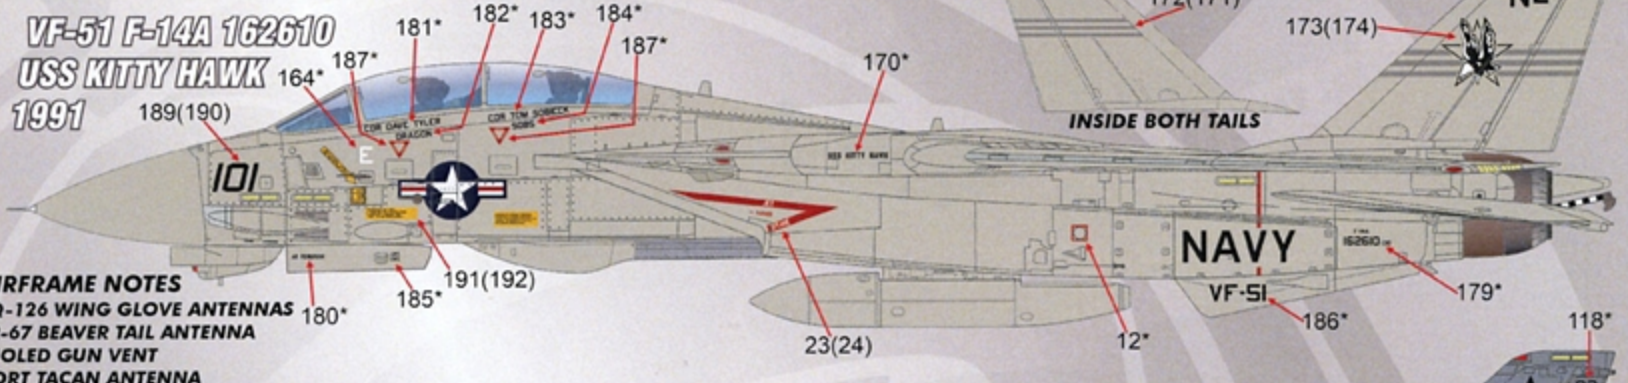

- \*\*AIRFRAME NOTES**
- NACA GUN VENT
  - TALL TACAN ANTENNA

**VF-41 F-14A 161160**  
**USS JOHN F KENNEDY**  
 1997

- \*\*AIRFRAME NOTES**
- NACA GUN VENT
  - TALL TACAN ANTENNA

\*\*NOTE-DECAL NUMBERS WITH AN "\*" INDICATE REPEATED PLACEMENT ON THE RIGHT SIDE / DECAL NUMBERS MARKED IN ( ) INDICATE PLACEMENT ON THE RIGHT SIDE.

COROGARD LEADING EDGES

**VF-51 F-14A 162602**  
**USS KITTY HAWK**  
**1991**

**\*\*AIRFRAME NOTES**

- ALQ-126 WING GLOVE ANTENNAS
- ALR-67 BEAVER TAIL ANTENNA
- 2-HOLED GUN VENT
- SHORT TACAN ANTENNA

**VF-51 F-14A 162610**  
**USS KITTY HAWK**  
**1991**