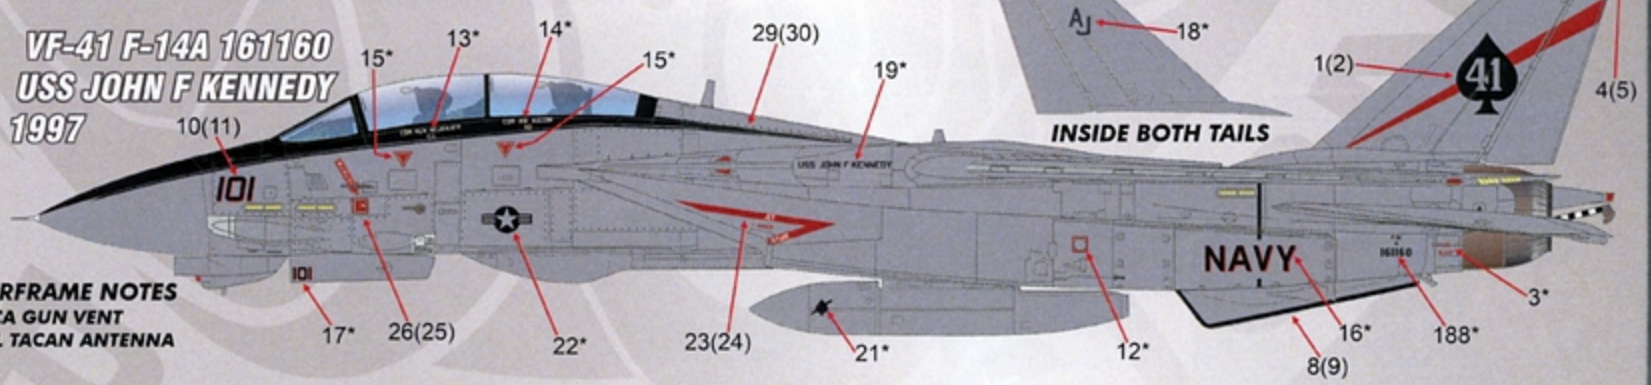

**VF-33 F-14A 162705**  
**USS AMERICA**  
 1991

- \*\*AIRFRAME NOTES**
- ALQ-126 WING GLOVE ANTENNAS
  - ALR-67 BEAVER TAIL ANTENNA
  - 2-HOLED GUN VENT
  - SHORT TACAN ANTENNA

**VF-33 F-14A 160381**  
**USS AMERICA**  
 1991

- \*\*AIRFRAME NOTES**
- NACA GUN VENT
  - TALL TACAN ANTENNA

**VF-41 F-14A 161160**  
**USS JOHN F KENNEDY**  
 1997

- \*\*AIRFRAME NOTES**
- NACA GUN VENT
  - TALL TACAN ANTENNA

\*\*NOTE-DECAL NUMBERS WITH AN "\*" INDICATE REPEATED PLACEMENT ON THE RIGHT SIDE / DECAL NUMBERS MARKED IN ( ) INDICATE PLACEMENT ON THE RIGHT SIDE.