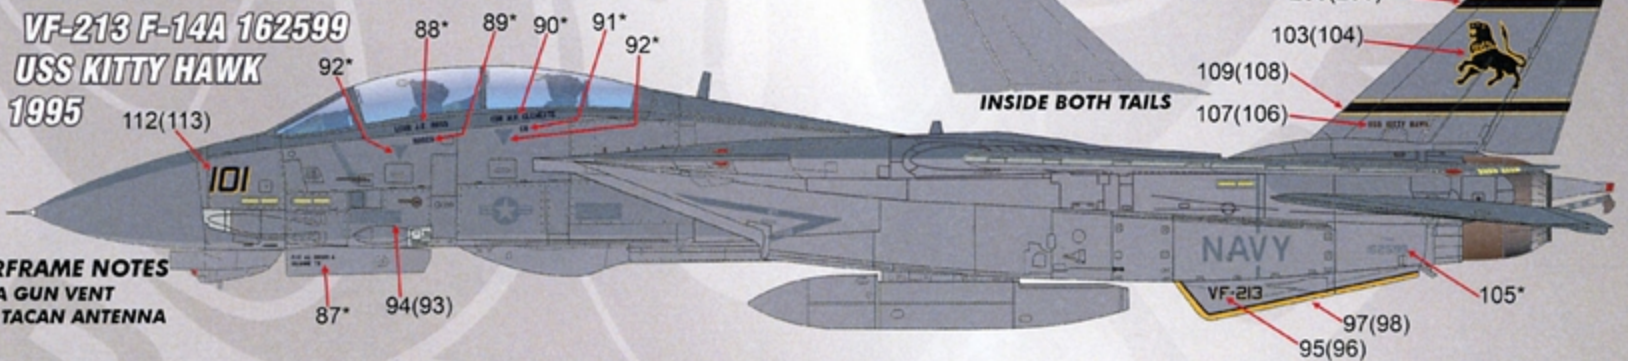

COROGARD LEADING EDGES

**VF-51 F-14A 162602**  
**USS KITTY HAWK**  
**1991**

**\*\*AIRFRAME NOTES**

- ALQ-126 WING GLOVE ANTENNAS
- ALR-67 BEAVER TAIL ANTENNA
- 2-HOLED GUN VENT
- SHORT TACAN ANTENNA

**VF-51 F-14A 162610**  
**USS KITTY HAWK**  
**1991**

**\*\*AIRFRAME NOTES**

- ALQ-126 WING GLOVE ANTENNAS
- ALR-67 BEAVER TAIL ANTENNA
- 2-HOLED GUN VENT
- SHORT TACAN ANTENNA

**VF-74 F-14A 160897**  
**USS SARATOGA**  
**1985**

**\*\*AIRFRAME NOTES**

- 2-HOLED GUN VENT
- SHORT TACAN ANTENNA

**VF-101 F-14A 161605**  
**NAS OCEANA**  
**1988**

**\*\*AIRFRAME NOTES**

- ALQ-126 WING GLOVE ANTENNAS
- ALR-67 BEAVER TAIL ANTENNA
- 2-HOLED GUN VENT
- SHORT TACAN ANTENNA

**VF-213 F-14A 162599**  
**USS KITTY HAWK**  
**1995**