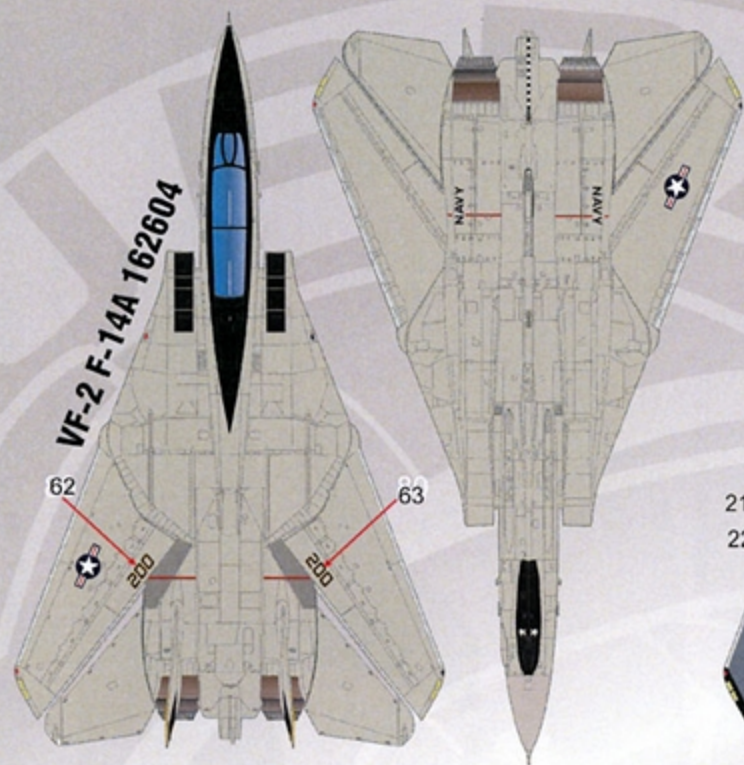

COROGARD LEADING EDGES

**VF-51 F-14A 162602**  
**USS KITTY HAWK**  
**1991**

**\*\*AIRFRAME NOTES**

- ALQ-126 WING GLOVE ANTENNAS
- ALR-67 BEAVER TAIL ANTENNA
- 2-HOLED GUN VENT
- SHORT TACAN ANTENNA

**VF-51 F-14A 162610**  
**USS KITTY HAWK**  
**1991**

**\*\*AIRFRAME NOTES**

- ALQ-126 WING GLOVE ANTENNAS
- ALR-67 BEAVER TAIL ANTENNA
- 2-HOLED GUN VENT
- SHORT TACAN ANTENNA

**VF-74 F-14A 160897**  
**USS SARATOGA**  
**1985**

**\*\*AIRFRAME NOTES**

- 2-HOLED GUN VENT
- SHORT TACAN ANTENNA

**VF-101 F-14A 161605**  
**NAS OCEANA**  
**1988**

**\*\*AIRFRAME NOTES**

- ALQ-126 WING GLOVE ANTENNAS
- ALR-67 BEAVER TAIL ANTENNA
- 2-HOLED GUN VENT
- SHORT TACAN ANTENNA

**VF-213 F-14A 162599**  
**USS KITTY HAWK**  
**1995**

**\*\*AIRFRAME NOTES**

- NACA GUN VENT
- TALL TACAN ANTENNA

**\*\*NOTE-DECAL NUMBERS WITH AN "\*" INDICATE REPEATED PLACEMENT ON THE RIGHT SIDE / DECAL NUMBERS MARKED IN ( ) INDICATE PLACEMENT ON THE RIGHT SIDE.**