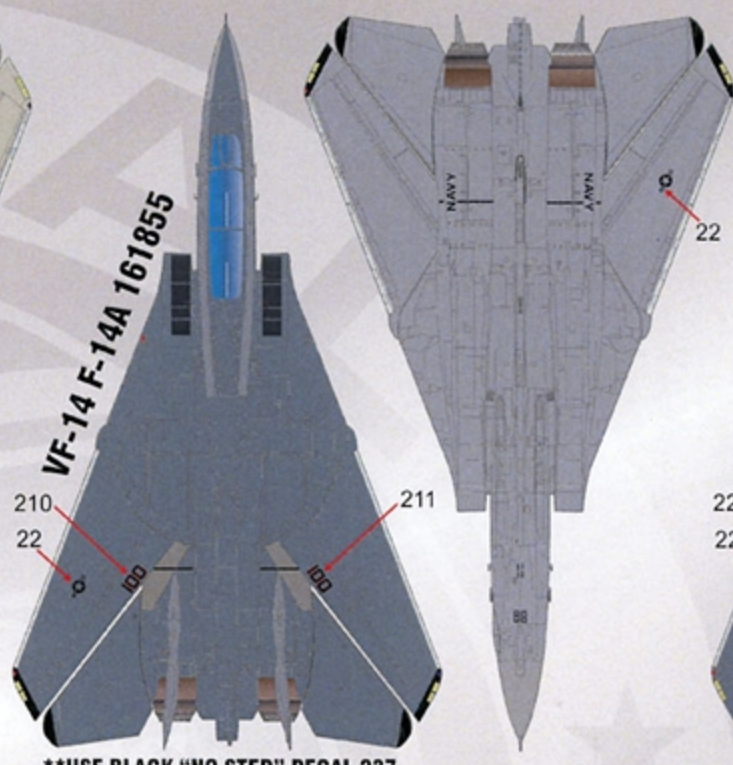

COROGARD LEADING EDGES

**VF-51 F-14A 162602**  
**USS KITTY HAWK**  
**1991**

**\*\*AIRFRAME NOTES**

- ALQ-126 WING GLOVE ANTENNAS
- ALR-67 BEAVER TAIL ANTENNA
- 2-HOLED GUN VENT
- SHORT TACAN ANTENNA

**VF-51 F-14A 162610**  
**USS KITTY HAWK**  
**1991**

**\*\*AIRFRAME NOTES**

- ALQ-126 WING GLOVE ANTENNAS
- ALR-67 BEAVER TAIL ANTENNA
- 2-HOLED GUN VENT
- SHORT TACAN ANTENNA

**VF-74 F-14A 160897**  
**USS SARATOGA**  
**1985**

**\*\*AIRFRAME NOTES**

- 2-HOLED GUN VENT
- SHORT TACAN ANTENNA

**VF-101 F-14A 161605**  
**NAS OCEANA**  
**1988**

**\*\*AIRFRAME NOTES**

- ALQ-126 WING GLOVE ANTENNAS
- ALR-67 BEAVER TAIL ANTENNA
- 2-HOLED GUN VENT
- SHORT TACAN ANTENNA

**VF-213 F-14A 162599**  
**USS KITTY HAWK**  
**1995**

**\*\*AIRFRAME NOTES**

- NACA GUN VENT
- TALL TACAN ANTENNA

**\*\*NOTE-DECAL NUMBERS WITH AN "\*" INDICATE REPEATED PLACEMENT ON THE RIGHT SIDE / DECAL NUMBERS MARKED IN ( ) INDICATE PLACEMENT ON THE RIGHT SIDE.**