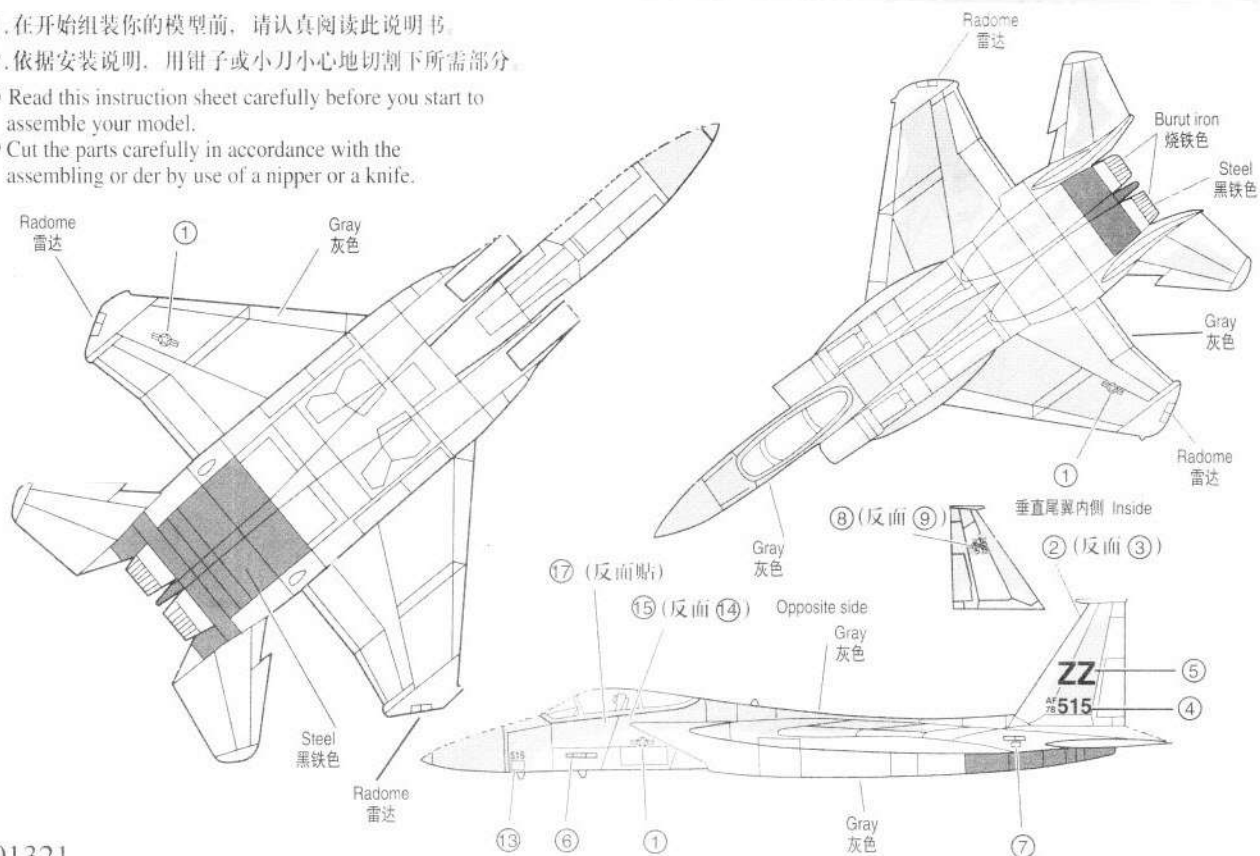

1/144 SCALE AIRCRAFT SERIES

F-15C EAGLE

F-15C 鷹歼击机

1. 在开始组装你的模型前，请认真阅读此说明书。
2. 依据安装说明，用钳子或小刀小心地切割下所需部分。

- Read this instruction sheet carefully before you start to assemble your model.
- Cut the parts carefully in accordance with the assembling or der by use of a nipper or a knife.

1

2

3

Flying Condition
飞行环境

Paint Landing Gear And Wheels Tires Black
把着陆轮、机轮油成黑色。不要用白色。

Stationary Condition
固定环境

4