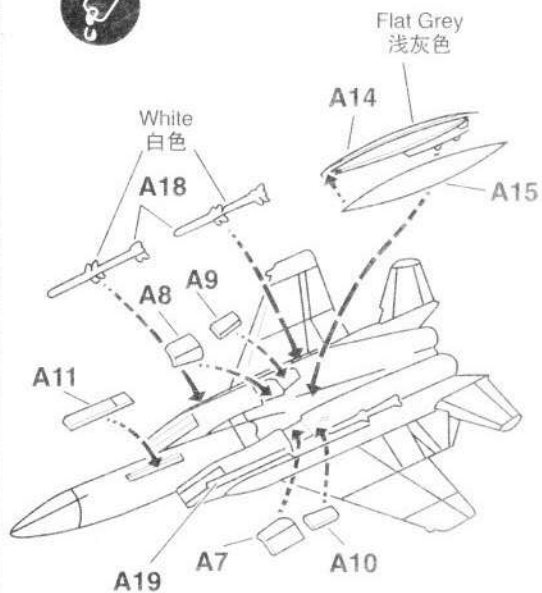

1/144 SCALE AIRCRAFT SERIES

F-15C EAGLE

F-15C 鷹歼击机

1. 在开始组装你的模型前，请认真阅读此说明书。
2. 依据安装说明，用钳子或小刀小心地切割下所需部分。

- Read this instruction sheet carefully before you start to assemble your model.
- Cut the parts carefully in accordance with the assembling or der by use of a nipper or a knife.

1

2

3

Flying Condition
飞行环境

Paint Landing Gear And Wheels Tires Black
把着陆轮、机轮油成黑色。不要用白色。

Stationary Condition
固定环境

4