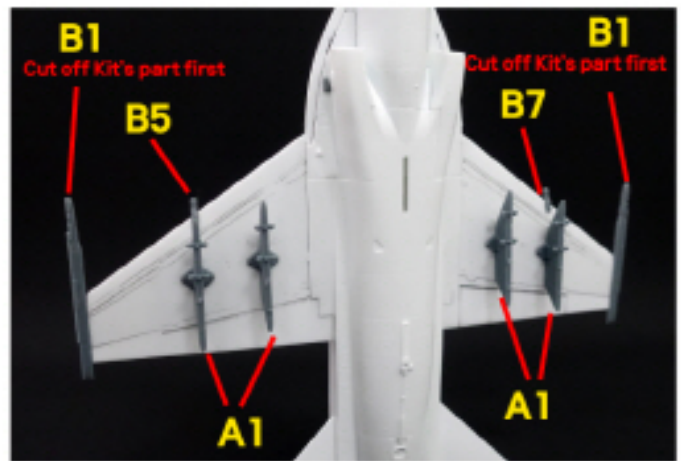

1/72
SCALE

FA-50 GOLDEN EAGLE

REPUBLIC OF KOREA AIR FORCE FIGHTER JET

TORI
FACTORY
TF-B18

Conversion Parts List

for Outer Pylon
AGM-65

for Inner Pylon
Mk.82 with TER