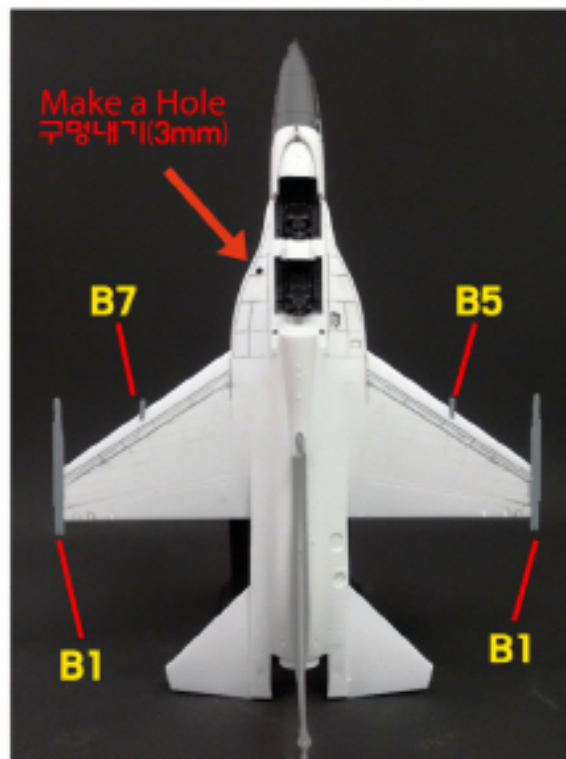

1/72
SCALE

FA-50 GOLDEN EAGLE

REPUBLIC OF KOREA AIR FORCE FIGHTER JET

TORI
FACTORY
TF-B18

Conversion Parts List

for Outer Pylon
AGM-65

for Inner Pylon
Mk.82 with TER