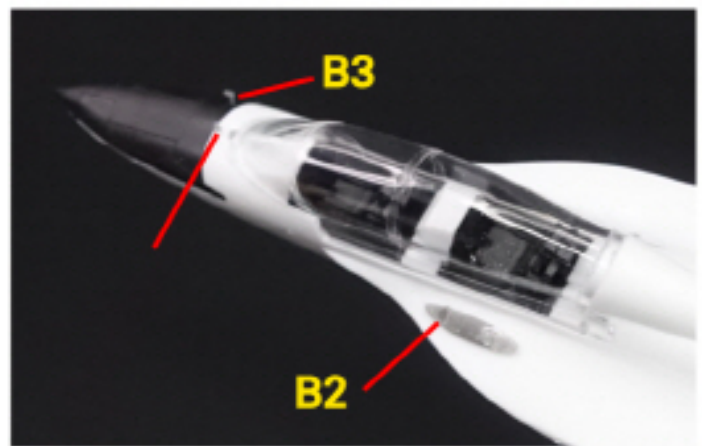

1/72
SCALE

FA-50 GOLDEN EAGLE

REPUBLIC OF KOREA AIR FORCE FIGHTER JET

TORI
FACTORY
TF-B18

Conversion Parts List

for Outer Pylon
AGM-65

for Inner Pylon
Mk.82 with TER