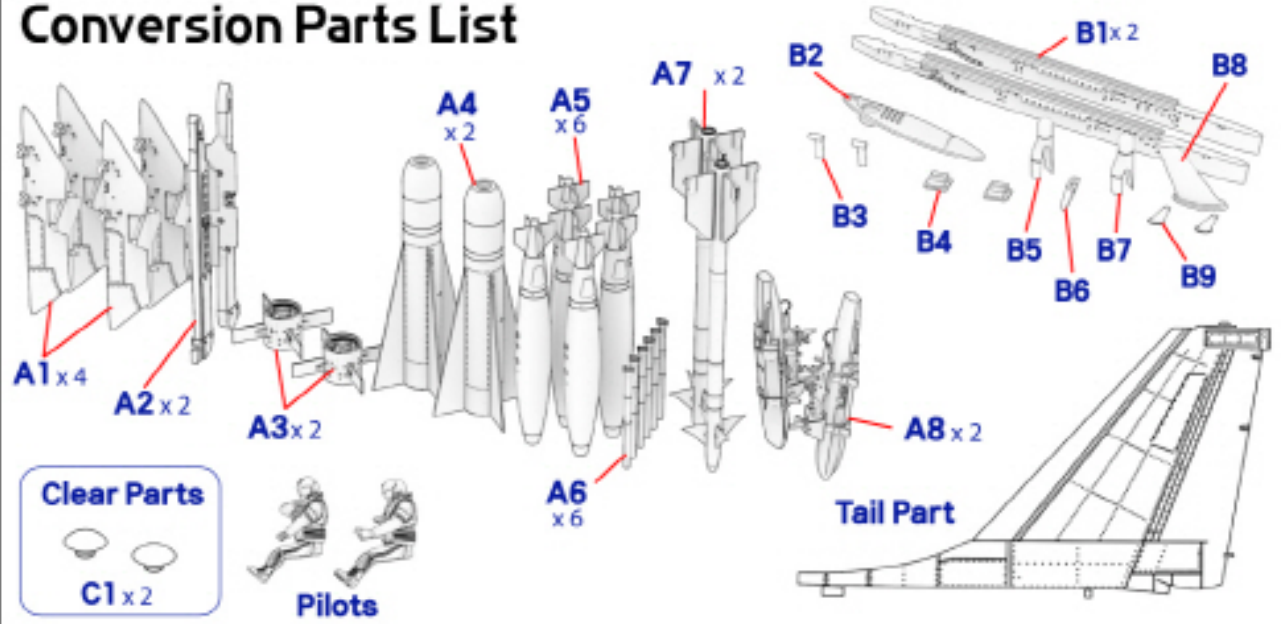

1/72
SCALE

FA-50 GOLDEN EAGLE

REPUBLIC OF KOREA AIR FORCE FIGHTER JET

TORI
FACTORY
TF-B18

Conversion Parts List

for Outer Pylon
AGM-65

for Inner Pylon
Mk.82 with TER