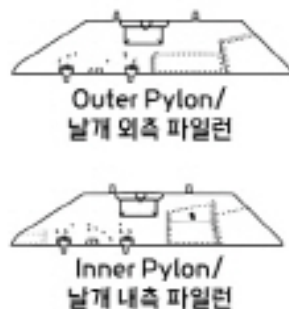

1/72
SCALE

FA-50 GOLDEN EAGLE

REPUBLIC OF KOREA AIR FORCE FIGHTER JET

TORI
FACTORY
TF-B18

Conversion Parts List

for Outer Pylon
AGM-65

for Inner Pylon
Mk.82 with TER