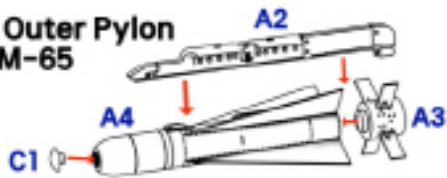

1/72
SCALE

FA-50 GOLDEN EAGLE

REPUBLIC OF KOREA AIR FORCE FIGHTER JET

TORI
FACTORY
TF-B18

Conversion Parts List

for Outer Pylon
AGM-65

for Inner Pylon
Mk.82 with TER