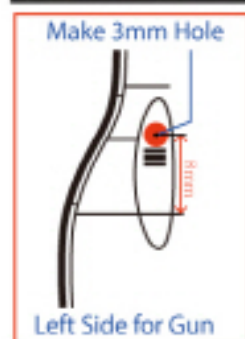

1/72
SCALE

FA-50 GOLDEN EAGLE

REPUBLIC OF KOREA AIR FORCE FIGHTER JET

TORI
FACTORY
TF-B18

Conversion Parts List

for Outer Pylon
AGM-65

for Inner Pylon
Mk.82 with TER