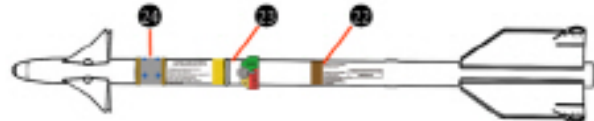

1/72
SCALE

FA-50 GOLDEN EAGLE

REPUBLIC OF KOREA AIR FORCE FIGHTER JET

TORI
FACTORY
TF-B18

Conversion Parts List

for Outer Pylon
AGM-65

for Inner Pylon
Mk.82 with TER