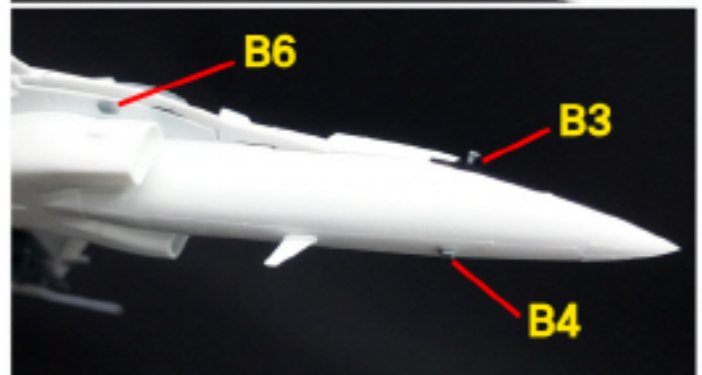

1/72
SCALE

FA-50 GOLDEN EAGLE

REPUBLIC OF KOREA AIR FORCE FIGHTER JET

TORI
FACTORY
TF-B18

Conversion Parts List

for Outer Pylon
AGM-65

for Inner Pylon
Mk.82 with TER