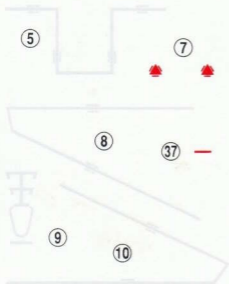

880

F-16 FALCON

PRINTED BY ZANCHETTI - BUCCINASCO - MI - ITALY

40