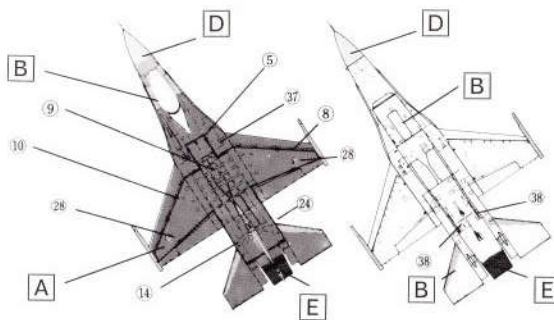

F-16A BELGIAN AIR FORCE

H

MODEL MASTER
ITALERI NO. 1790