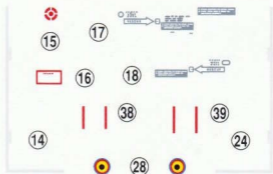

880

F-16 FALCON

PRINTED BY ZANCHETTI - BUCCINASCO - MI - ITALY

40