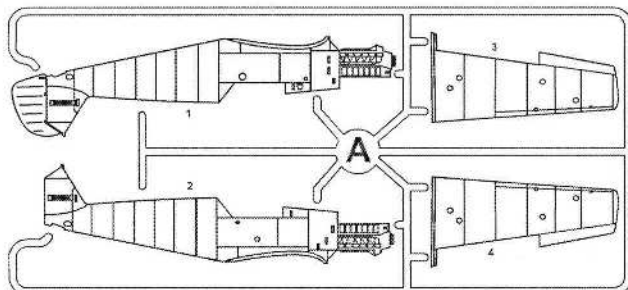

Messerschmitt BF.109 C-1

The Messerschmitt Bf 109's versatility and time in service with both the German Luftwaffe and other foreign air forces, numerous variants were produced over the eight years of service with the Luftwaffe and even more were produced by its foreign service.

Production of the Bf 109C began in the spring of 1938.

The Bf 109C was originally meant to be the last major model of the Bf 109 to use the Jumo 210. It was intended that it would be quickly replaced by the Bf 109D, using a DB 600 engine. However, that engine was not available in suitable numbers, and so the 109D series entered production with a Jumo 210 engine.

The "C" series was produced in relatively small numbers. A total of 58 Bf-109C were built.

References:

- Messerschmitt Bf 109 A-D models, KAGERO, M.Lukasik
- Messerschmitt Bf 109, WARPAIN Special N 2,
- Bf 109 part 1, SAM Detafle N 09,
- Me 109 A bis Me 109 E, Aviatic Verlag, 1997,
- Messerschmitt Me-109, W.Ridinger & W Schick,
- Cockpits D'Seutscher Flugzeuge 1911-70, P.W. Cohauz,
- Luftwaffe Camouflage and Markings 1933-1945 vol.1, K.A. Merrick,
- Luftwaffe Colours 1935-1945, Hikoku Publ., M.Ullmann,
- Luftwaffe Colours vol.1, sec.1 JAGOWAFFE, E.Mombeck,
- Flugzeug Classic Extra MESSERSCHMITT Bf 109 teil 1,
- Flugzeug Classic 1/20076
- Aero Journal N 18

THE CONDITIONAL DENOTATION

УСЛОВНЫЕ ОБОЗНАЧЕНИЯ

BE CAREFUL

DON'T CEMENT

REMOVE

SYMMETRICAL

MAKE TWO

OPTIONAL

BEND

OPEN WHOLE

CEMENT

VARIANTS