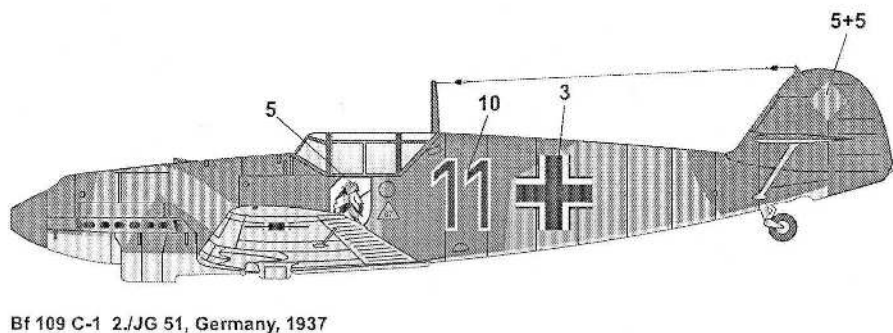

Production of the Bf 109C began in the spring of 1938.

The Bf 109C was originally meant to be the last major model of the Bf 109 to use the Jumo 210. It was intended that it would be quickly replaced by the Bf 109D, using a DB 600 engine. However, that engine was not available in suitable numbers, and so the 109D series entered production with a Jumo 210 engine.

3

4

5

7

8**9****10****11**

12**10****13****14**

15

16

17

Availability and selection of items designations verify by the photos!