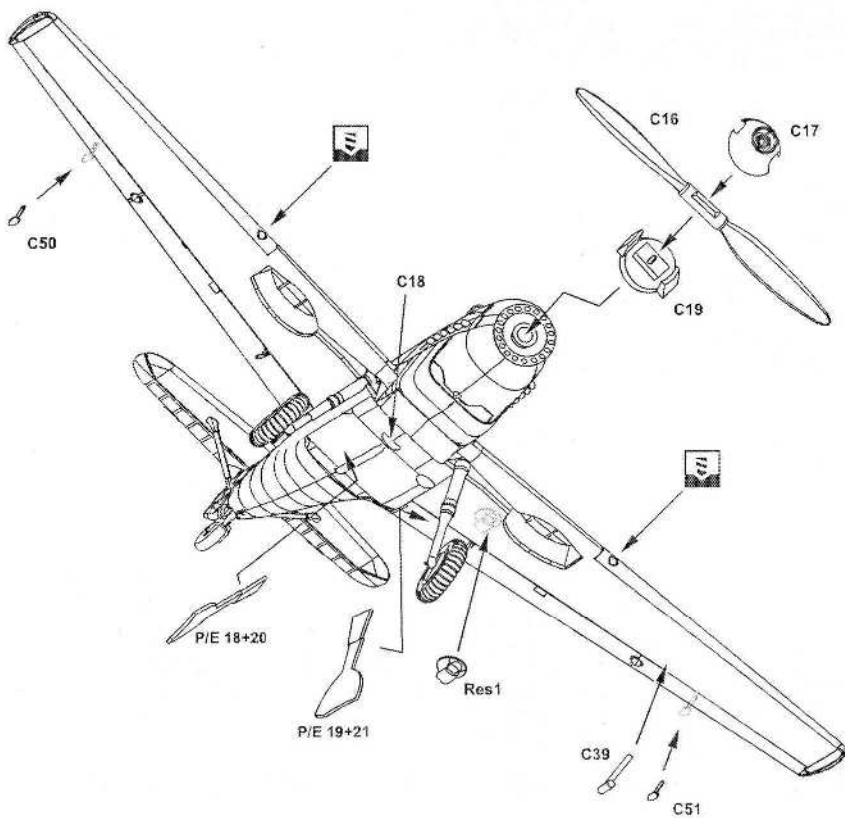

Production of the Bf 109C began in the spring of 1938.

The Bf 109C was originally meant to be the last major model of the Bf 109 to use the Jumo 210. It was intended that it would be quickly replaced by the Bf 109D, using a DB 600 engine. However, that engine was not available in suitable numbers, and so the 109D series entered production with a Jumo 210 engine.

BEND

OPEN WHOLE

CEMENT

VARIANTS

Resin

ASSEMBLY MANUAL

1

2

3

4

5

7

8**9****10****11**

12**10****13****14**

15

16

17

Availability and selection of items designations verify by the photos!