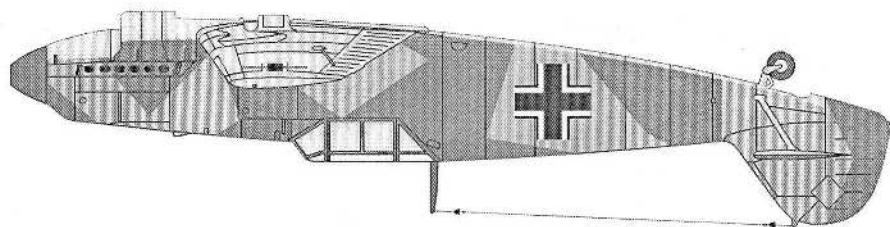

Production of the Bf 109C began in the spring of 1938.

The Bf 109C was originally meant to be the last major model of the Bf 109 to use the Jumo 210. It was intended that it would be quickly replaced by the Bf 109D, using a DB 600 engine. However, that engine was not available in suitable numbers, and so the 109D series entered production with a Jumo 210 engine.

3

4

5

7

8**9****10****11**

12**10****13****14**

15

16

17

Availability and selection of items designations verify by the photos!