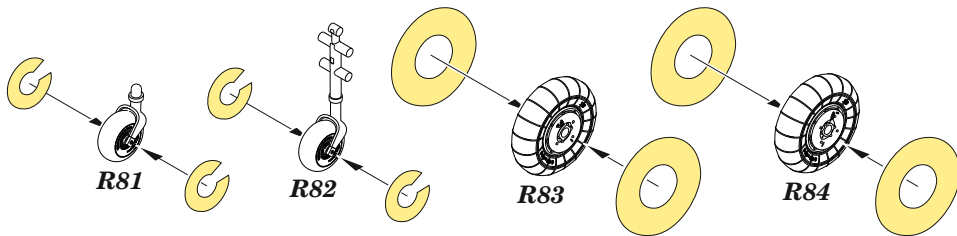

648 914 Bf 109K-4 wheels
for Eduard kit - pro stavebnici Eduard

1/48 scale

648 914 Bf 109K-4 wheels
for Eduard kit - pro stavebnici Eduard

1/48

COLOURS

GSI Creos (GUNZE)		Mr.METAL COLOR
AQUEOUS	Mr.COLOR	
[H 2]	[C 2]	BLACK
[H 70]	[C 60]	RLM02 GRAY
[H 77]	[C137]	TIRE BLACK

eduard

435 21 Obrnice 170
Czech Republic

www.eduard.com
9,95

eduard

-  REMOVE
ODSTRANIT
-  BEND
OHNOUT
-  GRIND
OBROUSIT
-  ? OPTION
VOLBA
-  DRILL HOLE
VRTAT OTVOR
-  REPLACE
NAHRADIT
-  SYMMETRICAL ASSEMBLY
SYMETRICKÁ MONTÁŽ
-  SCRIBE THE PANEL AND HOLES
RYTI
-  REVERSE SIDE
OTOČIT

1

H 77
C 137
TIRE BLACK

R83  R84

R83 - left wheel
R84 - right wheel

plastic part

2

plastic part

R82

H 77
C 137
TIRE BLACK

H 2
C 2
BLACK

H 70
C 60
RLM02 GRAY

H 77
C 137
TIRE BLACK

H 2
C 2
BLACK

H 70
C 60
RLM02 GRAY

R81

plastic part