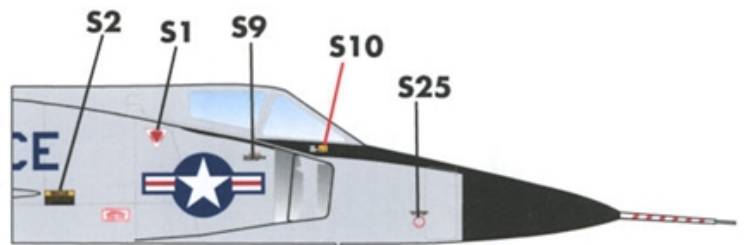

Use the optional markings for 56-1371 for a Case XX-winged HI ANG aircraft (use decal S19 instead of S18).

**Option 2: F-102A 56-1188, Texas Air National Guard, 111th FIS**  
(Former President George W. Bush's ANG unit)

This aircraft had the early type (Case X) wing. Most TX ANG aircraft were equipped with the IRST ball in front of the canopy at this timeframe (not shown in profile).

**Option 3: F-102A 56-1476, Pennsylvania Air National Guard, 146th FIS**

Front landing gear door.

This aircraft had the late type (Case XX) wing and IRST ball in front of the canopy at this timeframe

Starboard (right side) front fuselage stencil placement can be seen at the right:

(\*): Decal to be applied to this side only.  
(): Decal in parentheses to be applied to other side.

**Option 4: F-102A 56-1263, Idaho Air National Guard, 190th FIS**

This aircraft had the early type (Case X) wing. While it most likely had the IRST ball during its service, no IRST is visible in the photos of the aircraft taken after the sharkmouth was painted, presumably shortly before the aircraft was retired and converted into a target drone.