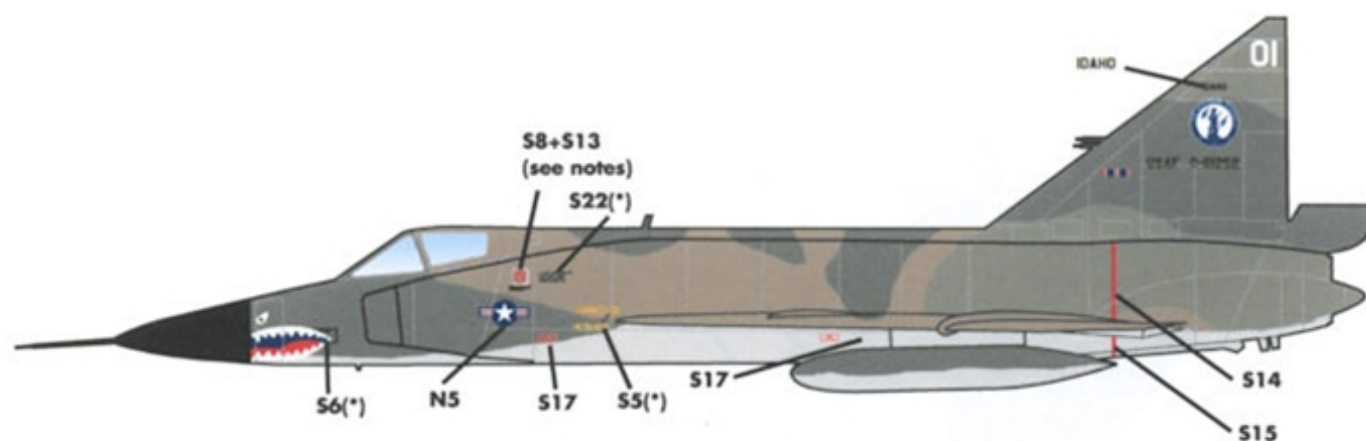

This aircraft had the early type (Case X) wing. Most TX ANG aircraft were equipped with the IRST ball in front of the canopy at this timeframe (not shown in profile).

**Option 3: F-102A 56-1476, Pennsylvania Air National Guard, 146th FIS**

Front landing gear door.

This aircraft had the late type (Case XX) wing and IRST ball in front of the canopy at this timeframe

Starboard (right side) front fuselage stencil placement can be seen at the right:

(\*): Decal to be applied to this side only.  
(): Decal in parentheses to be applied to other side.

**Option 4: F-102A 56-1263, Idaho Air National Guard, 190th FIS**

This aircraft had the early type (Case X) wing. While it most likely had the IRST ball during its service, no IRST is visible in the photos of the aircraft taken after the sharkmouth was painted, presumably shortly before the aircraft was retired and converted into a target drone.