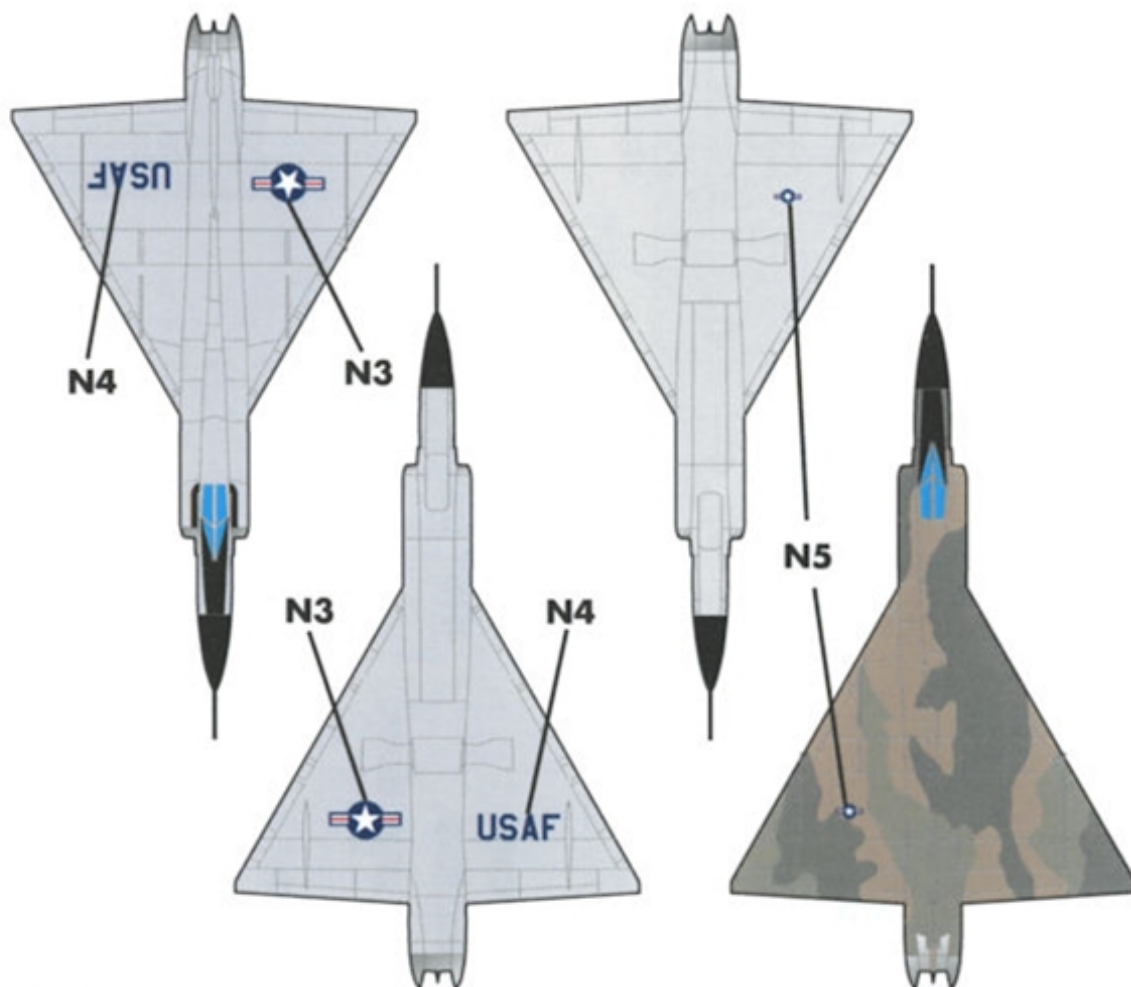

Caracal Models
PO Box 92141
Austin, TX 78709
info@caracalmodels.com
<http://www.caracalmodels.com>

Decals printed by Cartograf in Italy