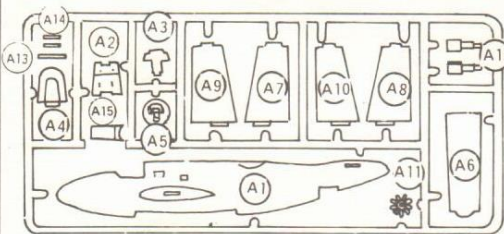

FUSELAGE INSIDE; CHROMATE GREEN

4

5

1678

6

7

8-1

8-2

9

MAKE 2 SETS.

10

11

12

13

Copyright 1988 Minicraft Models, Inc.

PV-1 VENTURA GUNSHIP CAT # 1678