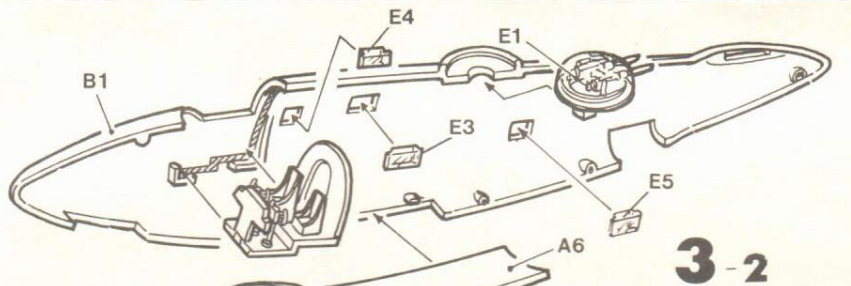

LOCKHEED PV-1 GUN SHIP

1/72ND SCALE

Micraft Models, Inc.
1510W. 228th St.
Torrance, Calif. 90501

1678

1

2

3-1

3-2

FUSELAGE INSIDE; CHROMATE GREEN

4

5

1678

6

7

8-1

8-2

9

MAKE 2 SETS.

10

11

12

13

Copyright 1988 Minicraft Models, Inc.

PV-1 VENTURA GUNSHIP CAT # 1678