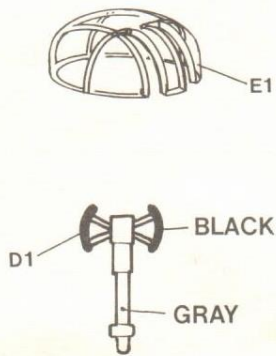

LOCKHEED PV-1 GUN SHIP

1/72ND SCALE

Micraft Models, Inc.
1510W. 228th St.
Torrance, Calif. 90501

1678

1

2

3-1

3-2

FUSELAGE INSIDE; CHROMATE GREEN

4

5

1678

6

7

8-1

8-2