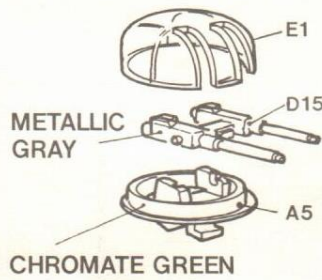

LOCKHEED PV-1 GUN SHIP

1/72ND SCALE

Micraft Models, Inc.
1510W. 228th St.
Torrance, Calif. 90501

1678

1

2

3-1

3-2

FUSELAGE INSIDE; CHROMATE GREEN

4

5

1678