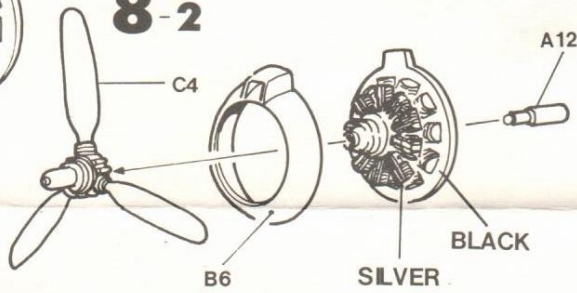

FUSELAGE INSIDE; CHROMATE GREEN

4

5

1678

6

7

8-1

8-2

9

MAKE 2 SETS.

10

11

12

13

Copyright 1988 Minicraft Models, Inc.

PV-1 VENTURA GUNSHIP CAT # 1678