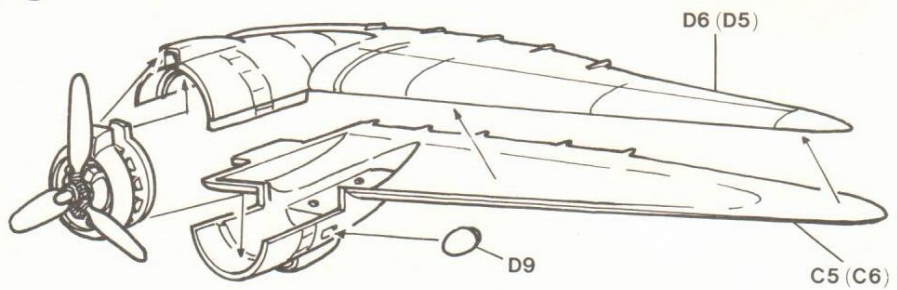

FUSELAGE INSIDE; CHROMATE GREEN

4

5

1678

6

7

8-1

8-2

9

MAKE 2 SETS.

10

11

12

13

Copyright 1988 Minicraft Models, Inc.

PV-1 VENTURA GUNSHIP CAT # 1678