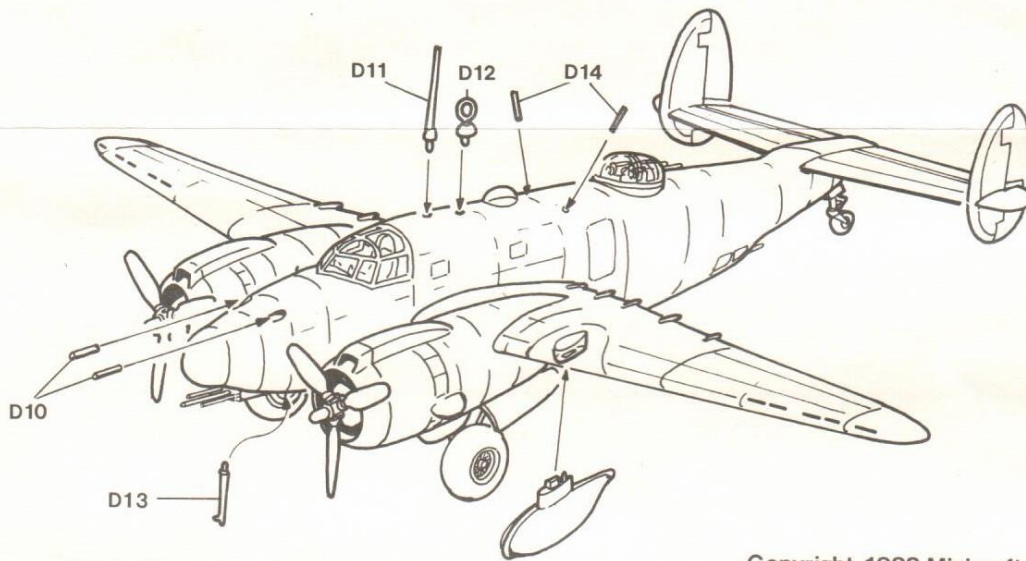

FUSELAGE INSIDE; CHROMATE GREEN

4

5

1678

6

7

8-1

8-2

9

MAKE 2 SETS.

10

11

12

13

Copyright 1988 Minicraft Models, Inc.

PV-1 VENTURA GUNSHIP CAT # 1678