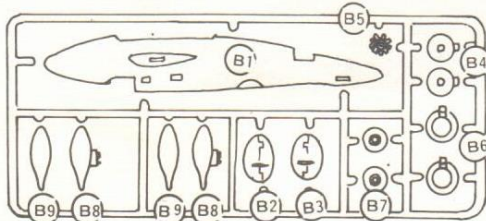

FUSELAGE INSIDE; CHROMATE GREEN

4

5

1678

6

7

8-1

8-2

9

MAKE 2 SETS.

10

11

12

13

Copyright 1988 Minicraft Models, Inc.

PV-1 VENTURA GUNSHIP CAT # 1678