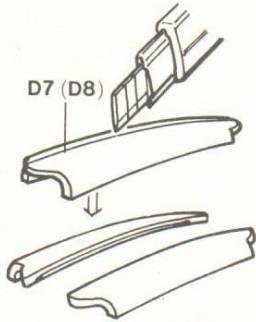

FUSELAGE INSIDE; CHROMATE GREEN

4

5

1678

6

7

8-1

8-2

9

MAKE 2 SETS.

10

11

12

13

Copyright 1988 Minicraft Models, Inc.

PV-1 VENTURA GUNSHIP CAT # 1678