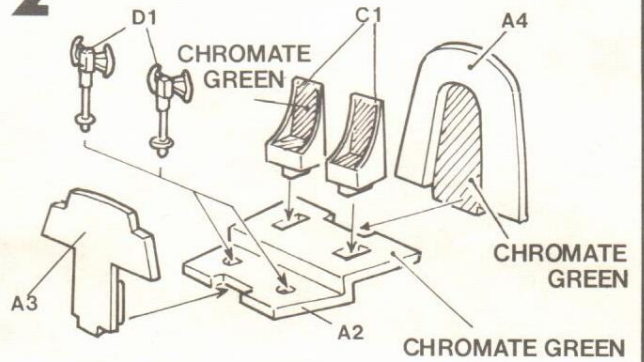

LOCKHEED PV-1 GUN SHIP

1/72ND SCALE

Micraft Models, Inc.
1510W. 228th St.
Torrance, Calif. 90501

1678

1

2

3-1

3-2

FUSELAGE INSIDE; CHROMATE GREEN

4

5

1678