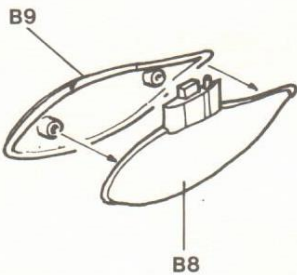

FUSELAGE INSIDE; CHROMATE GREEN

4

5

1678

6

7

8-1

8-2

9

MAKE 2 SETS.

10

11

12

13

Copyright 1988 Minicraft Models, Inc.

PV-1 VENTURA GUNSHIP CAT # 1678