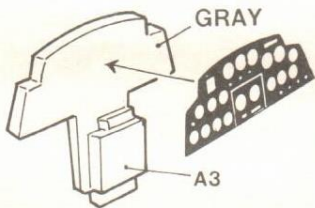

LOCKHEED PV-1 GUN SHIP

1/72ND SCALE

Micraft Models, Inc.
1510W. 228th St.
Torrance, Calif. 90501

1678

1

2

3-1

3-2

FUSELAGE INSIDE; CHROMATE GREEN

4

5

1678

6

7

8-1

8-2