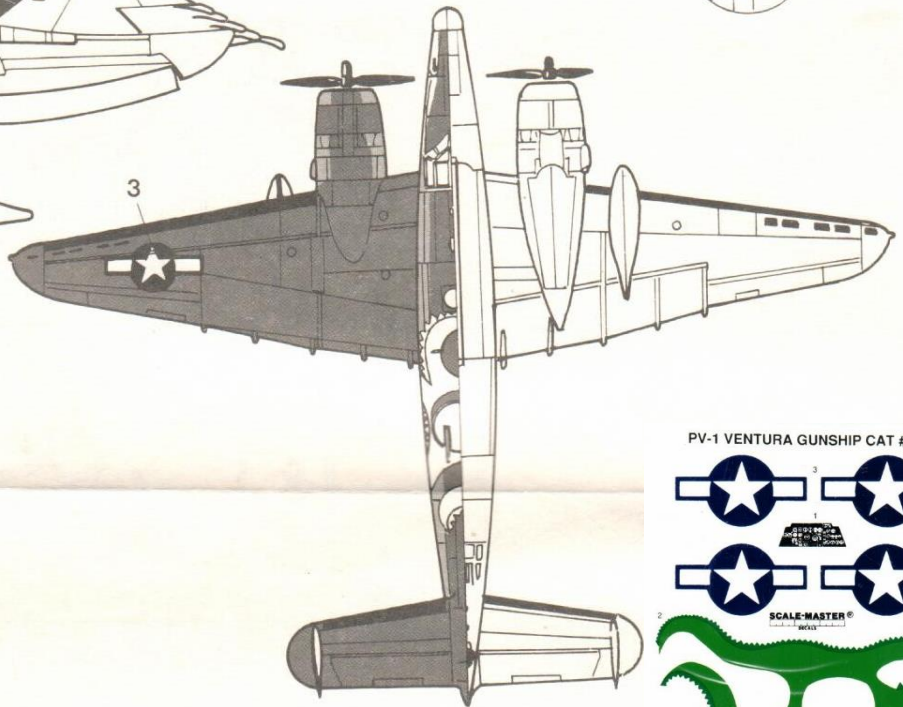

FUSELAGE INSIDE; CHROMATE GREEN

4

5

1678

6

7

8-1

8-2

9

MAKE 2 SETS.

10

11

12

13

Copyright 1988 Minicraft Models, Inc.

PV-1 VENTURA GUNSHIP CAT # 1678