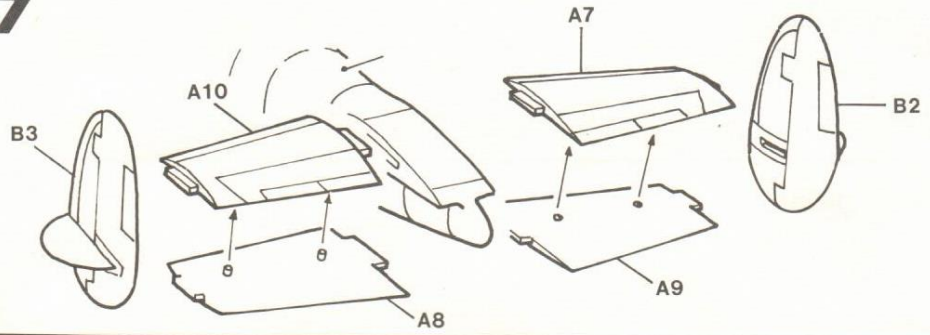

FUSELAGE INSIDE; CHROMATE GREEN

4

5

1678

6

7

8-1

8-2

9

MAKE 2 SETS.

10

11

12

13

Copyright 1988 Minicraft Models, Inc.

PV-1 VENTURA GUNSHIP CAT # 1678