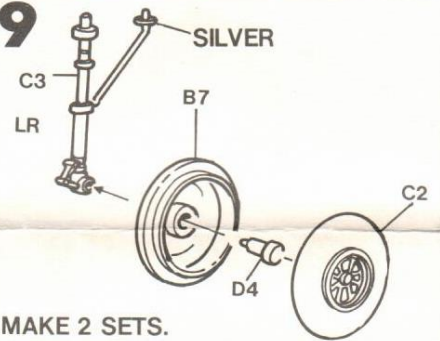

FUSELAGE INSIDE; CHROMATE GREEN

4

5

1678

6

7

8-1

8-2

9

MAKE 2 SETS.

10

11

12

13

Copyright 1988 Minicraft Models, Inc.

PV-1 VENTURA GUNSHIP CAT # 1678