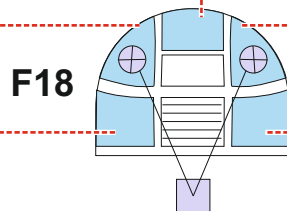

# Beaufort Mk.I

CX 588

for kit **AIRFIX**

scale **1/72**

LIQUID MASK