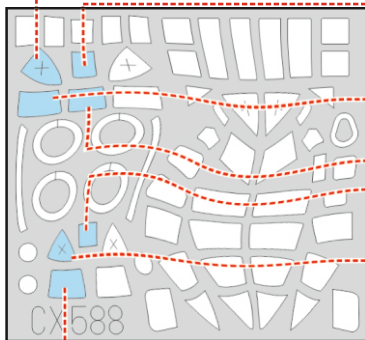

# Beaufort Mk.I

CX 588

for kit **AIRFIX**

scale **1/72**

LIQUID MASK