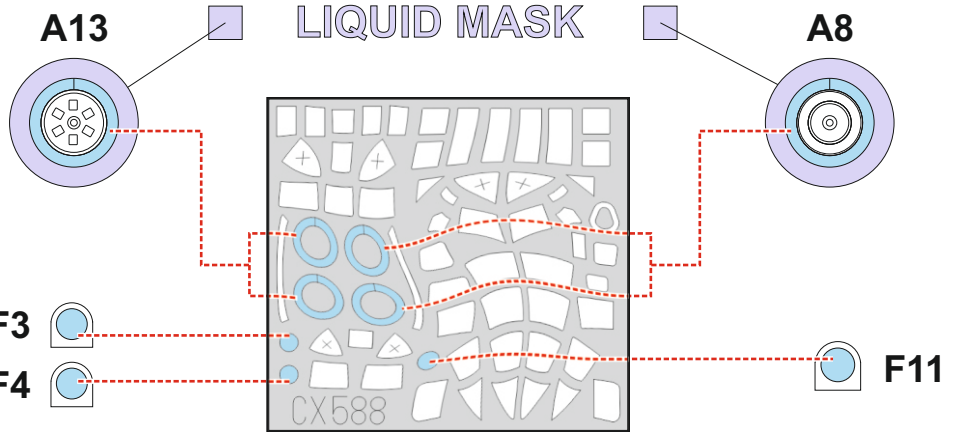

# Beaufort Mk.I

CX 588

for kit **AIRFIX**

scale **1/72**

LIQUID MASK