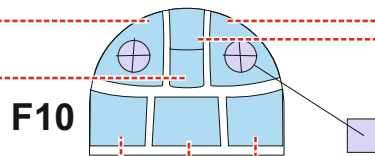

# Beaufort Mk.I

CX 588

for kit **AIRFIX**

scale **1/72**

LIQUID MASK