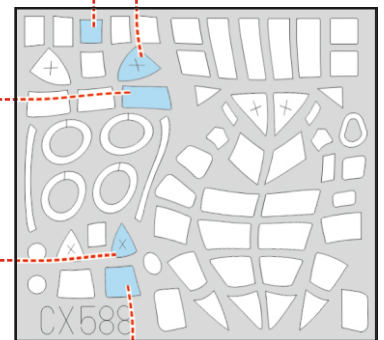

# Beaufort Mk.I

CX 588

for kit **AIRFIX**

scale **1/72**

LIQUID MASK