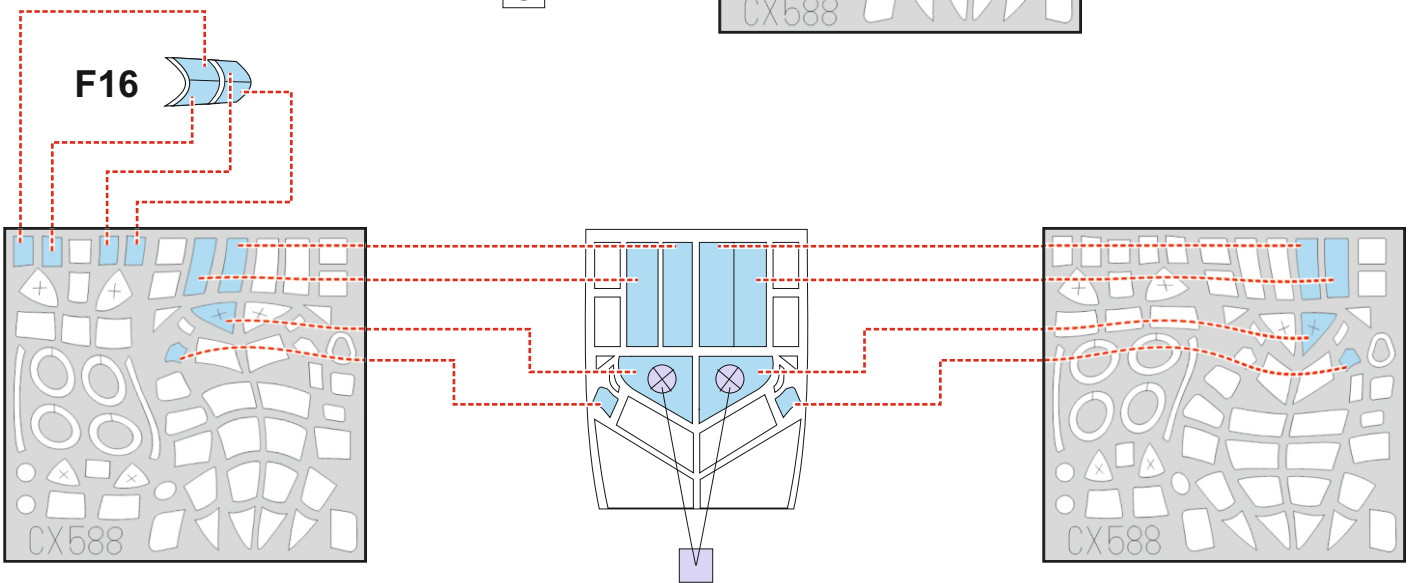

# Beaufort Mk.I

CX 588

for kit **AIRFIX**

scale **1/72**

LIQUID MASK