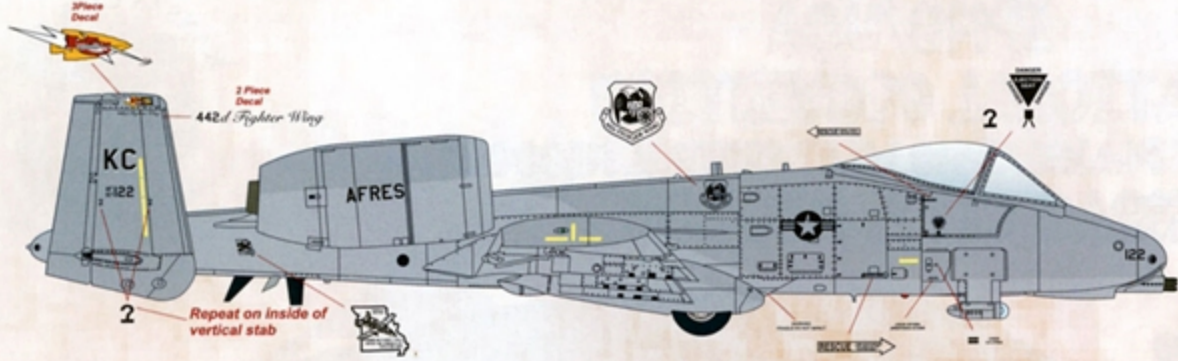

FS36375
Testors 1728
Humbrol HU127
Gunze Sangyo H308
Xtracolor X136
Xtracrylics XA1136

FS36320
Testors 1741
Humbrol HU128
Gunze Sangyo H307
Xtracolor X135
Xtracrylics XA1135

FS36118
Testors 1723
Humbrol HU125
Gunze Sangyo H305
Xtracolor X130
Xtracrylics XA1130

FS37038
Testors 1749
Humbrol HU33
Gunze Sangyo H12
Xtracolor X404
Xtracrylics XA1012