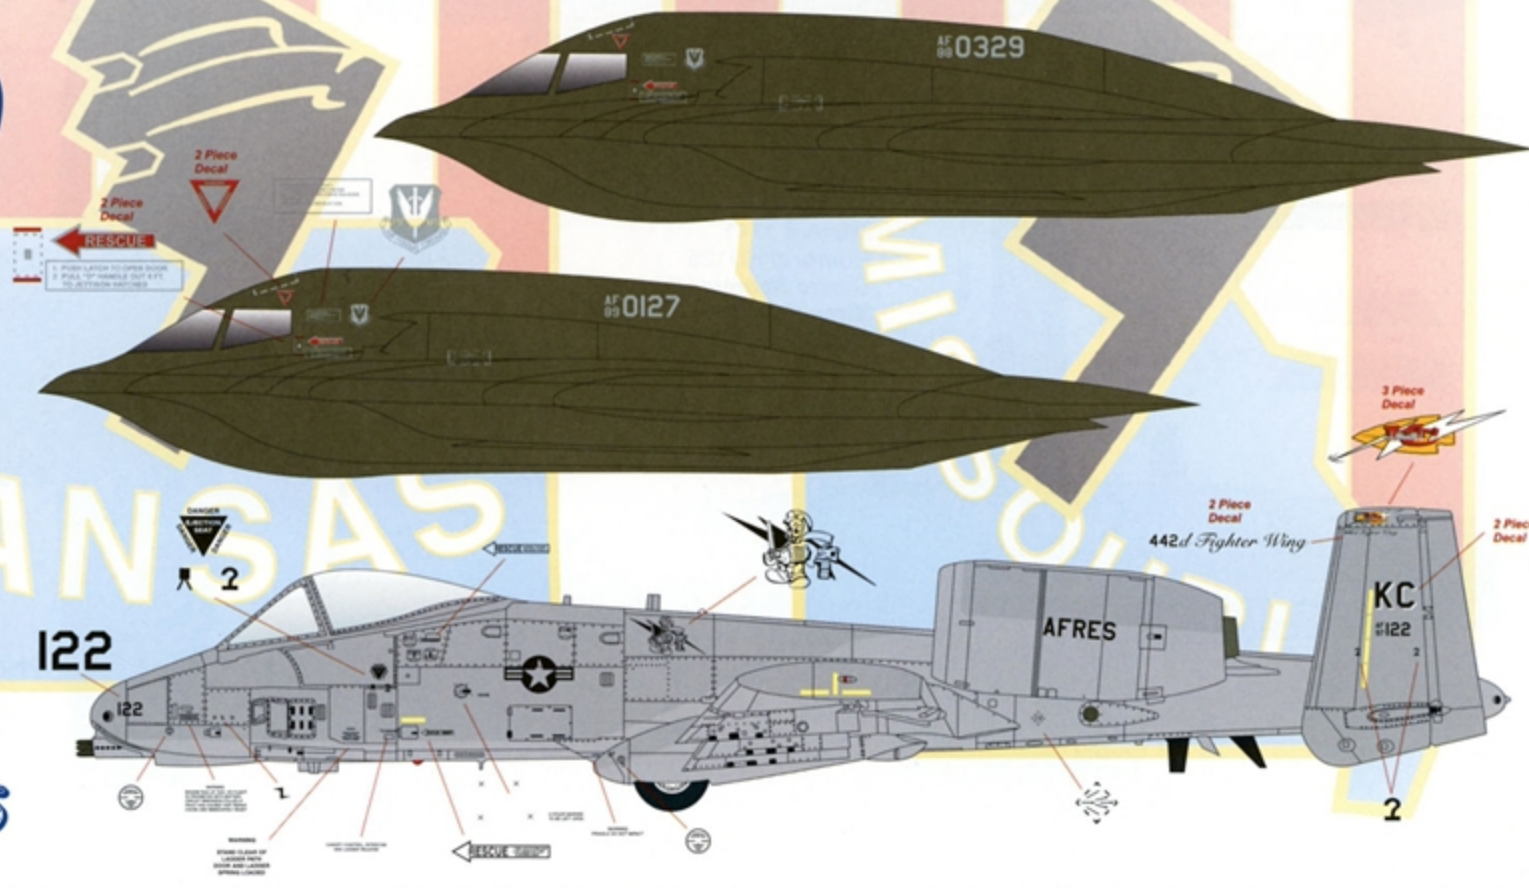

By Modelers
- For Modelers

IPMS/USA NATIONAL CONVENTION IPMS GREAT PLAINS/IPMS WEST CENTRAL MISSOURI KANSAS CITY, MISSOURI

AUGUST 2-5

Accurate Colorful TWOBOBS

4220 Knox Avenue
Rosamond, CA 93560
www.twobobs.net
Tel 661.209.9706
Fax 425.799.0903
modelbuilder@twobobs.net