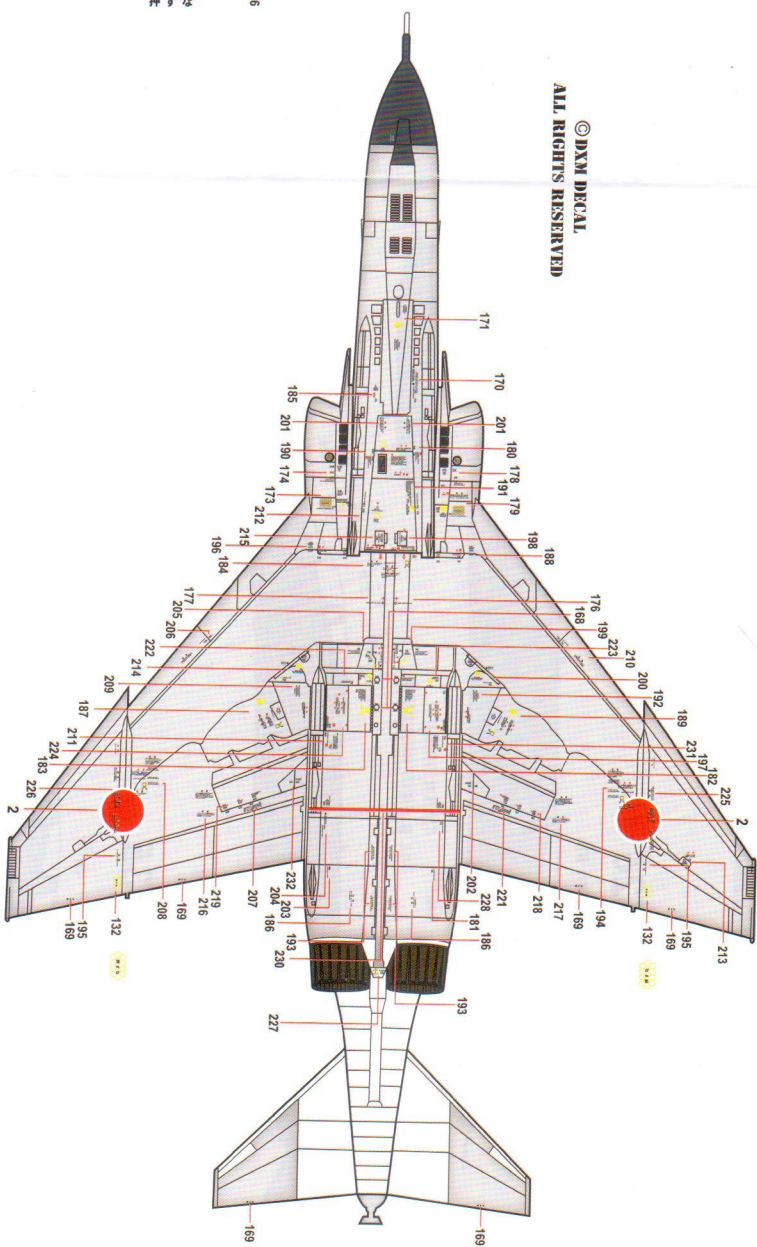

© DXM DECAL
ALL RIGHTS RESERVED