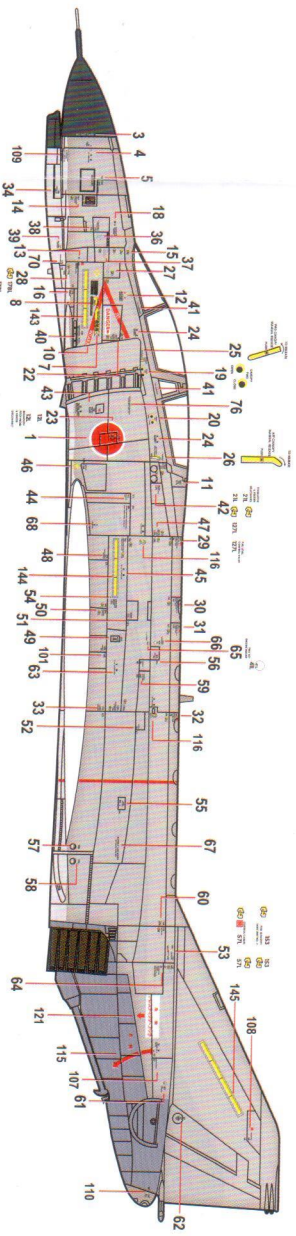

© DXM DECAL
ALL RIGHTS RESERVED