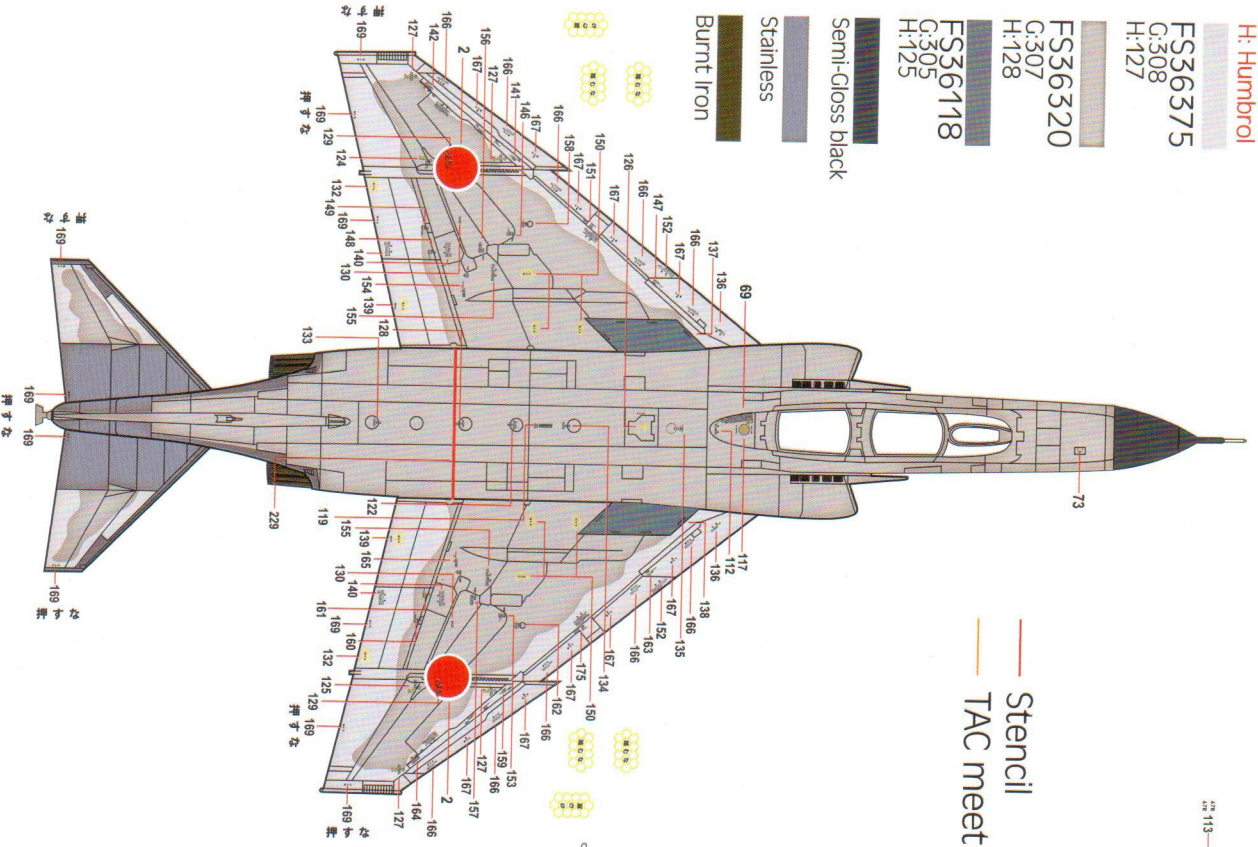

# JASDF ACM 2013 F-4EJ KAI SUPER PHANTOM

301st SQ & 302nd SQ

戦  
競  
2013

1/72 DECAL

41-7113

Printed by Cartograf

H:128

FS36118

G:305

H:125

Semi-Gloss black

Stainless

Burnt Iron

— Stencil  
— TAC meet decals