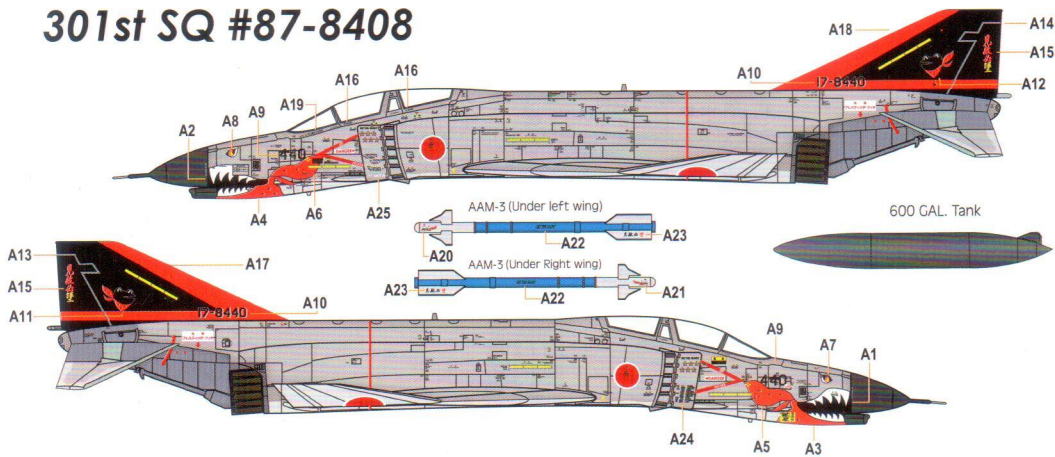

301st SQ #87-8408