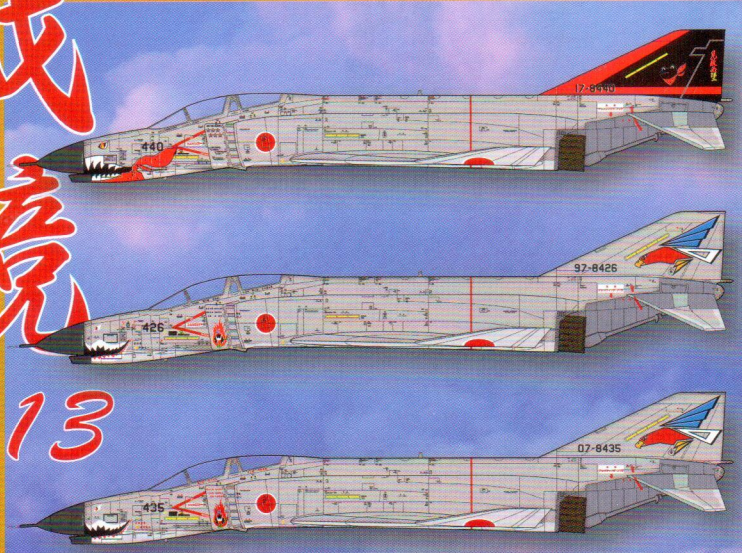

# JASDF ACM 2013 F-4EJ KAI SUPER PHANTOM

301st SQ & 302nd SQ

戦  
競  
2013

1/72 DECAL

41-7113

Printed by Cartograf