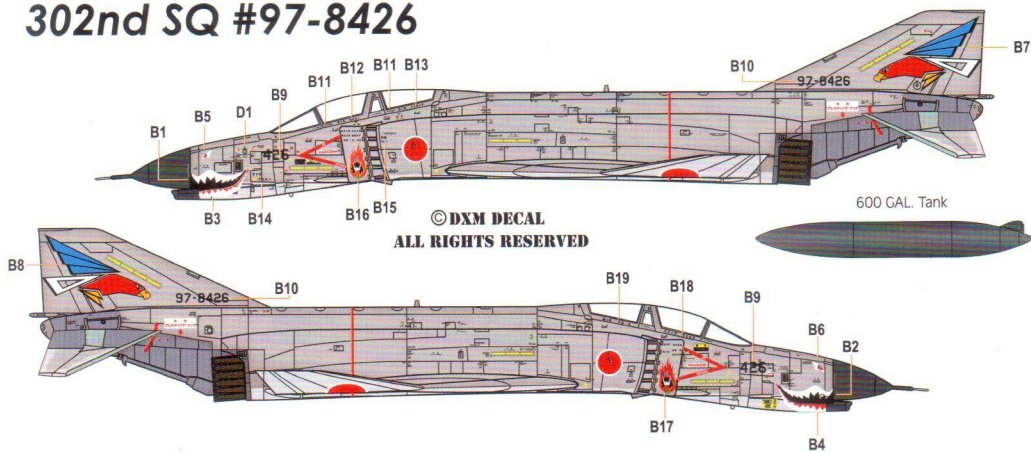

302nd SQ #97-8426