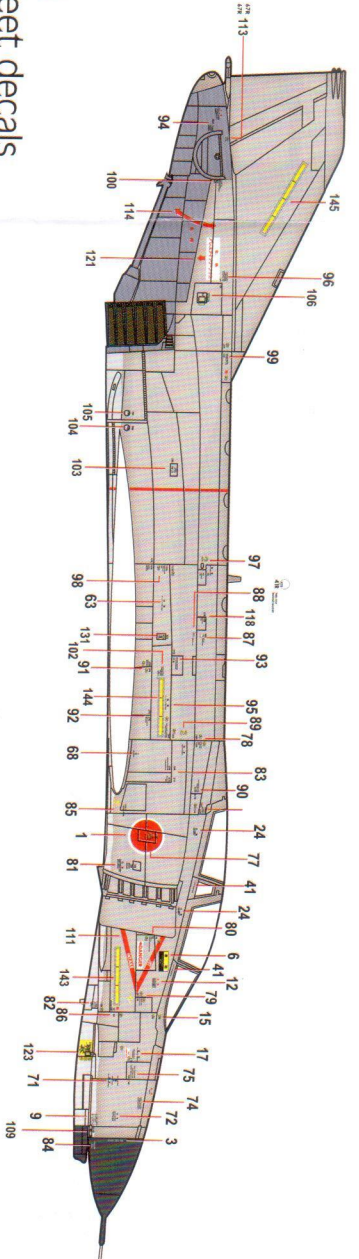

# JASDF ACM 2013 F-4EJ KAI SUPER PHANTOM

301st SQ & 302nd SQ

戦  
競  
2013

1/72 DECAL

41-7113

Printed by Cartograf

H:128

FS36118

G:305

H:125

Semi-Gloss black

Stainless

Burnt Iron

— Stencil  
— TAC meet decals