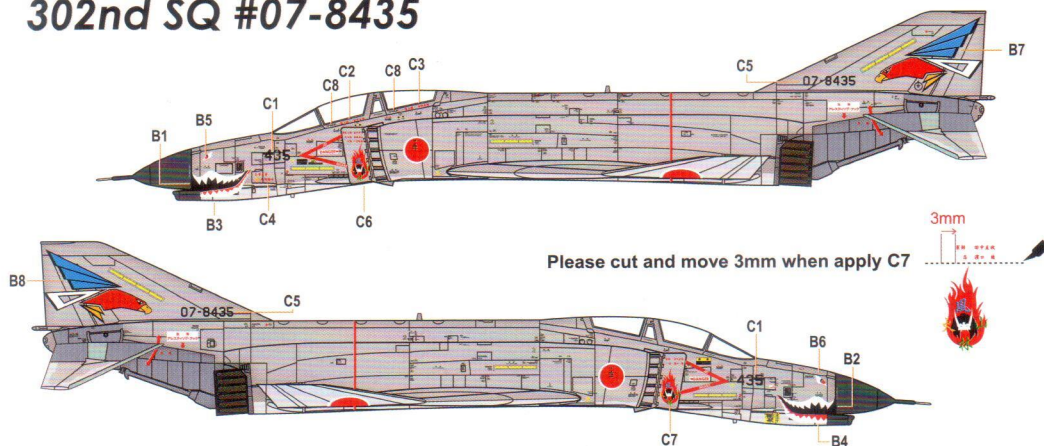

302nd SQ #07-8435

Please apply TAC Meet decals (Yellow Lines) in advance before applying stencil (Red Lines).