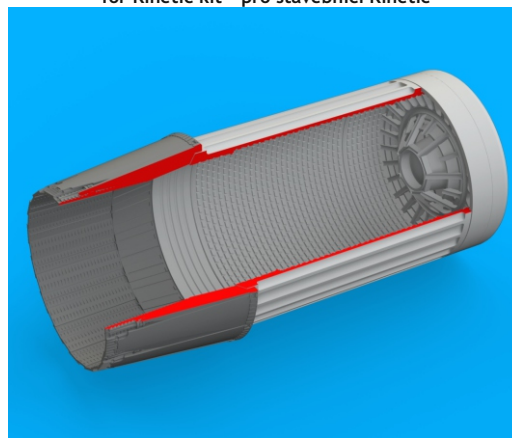

# 648 854 F-16 exhaust nozzle P&W F100

for Kinetic kit - pro stavebnici Kinetic

1/48 scale

R9

R10

R11

R12

## COLOURS

GSI Creos (GUNZE)			Mr. METAL COLOR	
AQUEOUS	Mr. COLOR			
<a href="#">H316</a>	<a href="#">C316</a>	WHITE	<a href="#">SM203</a>	SUPER IRON 2

This product contains metal and resin detail parts for upgrading scale plastic models. When selecting this set make sure that it is for the kit mentioned in product name as these sets are made specifically for that kit. When upgrading the model some cutting or corrections may be necessary for parts to fit accurately. **WARNING!** This set contains small and sharp parts. Work carefully in a ventilated and well-lit room. Safety glasses are recommended. This product is not suitable for children below 14 years of age.

# F-16 exhaust nozzle P&W F100

for Kinetic kit - pro stavebnici Kinetic

1/48

**BEST BRASSIN RESIN AROUND!**

- |  |   |  |                     |
|--|---|--|---------------------|
|  | REMOVE<br>ODSTRANIT                       |  | BEND<br>OHNOUT      |
|  | GRIND<br>OBROUSIT                         |  | OPTION<br>VOLBA     |
|  | DRILL HOLE<br>VRTAT OTVOR                 |  | REPLACE<br>NAHRADIT |
|  | SYMMETRICAL ASSEMBLY<br>SYMETRICKÁ MONTÁŽ |  |                     |
|  | SCRIBE THE PANEL AND HOLES<br>RYTI        |  |                     |
|  | REVERSE SIDE<br>OTOČIT                    |  |                     |