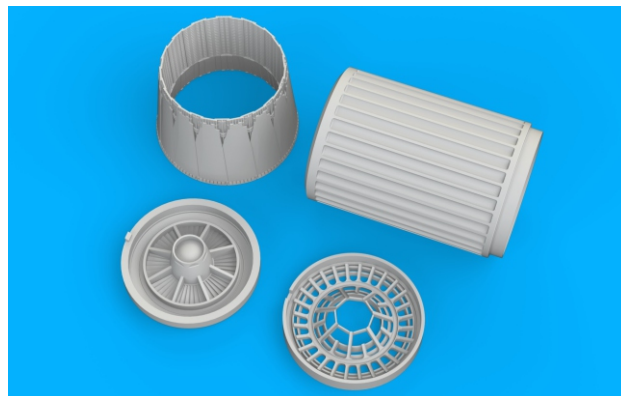

## COLOURS

GSI Creos (GUNZE)			Mr. METAL COLOR	
AQUEOUS	Mr. COLOR			
<a href="#">H316</a>	<a href="#">C316</a>	WHITE	<a href="#">SM203</a>	SUPER IRON 2

This product contains metal and resin detail parts for upgrading scale plastic models. When selecting this set make sure that it is for the kit mentioned in product name as these sets are made specifically for that kit. When upgrading the model some cutting or corrections may be necessary for parts to fit accurately. **WARNING!** This set contains small and sharp parts. Work carefully in a ventilated and well-lit room. Safety glasses are recommended. This product is not suitable for children below 14 years of age.

# F-16 exhaust nozzle P&W F100

for Kinetic kit - pro stavebnici Kinetic

1/48

**BEST BRASSIN RESIN AROUND!**

- |  |   |  |                     |
|--|---|--|---------------------|
|  | REMOVE<br>ODSTRANIT                       |  | BEND<br>OHNOUT      |
|  | GRIND<br>OBROUSIT                         |  | OPTION<br>VOLBA     |
|  | DRILL HOLE<br>VRTAT OTVOR                 |  | REPLACE<br>NAHRADIT |
|  | SYMMETRICAL ASSEMBLY<br>SYMETRICKÁ MONTÁŽ |  |                     |
|  | SCRIBE THE PANEL AND HOLES<br>RYTI        |  |                     |
|  | REVERSE SIDE<br>OTOČIT                    |  |                     |