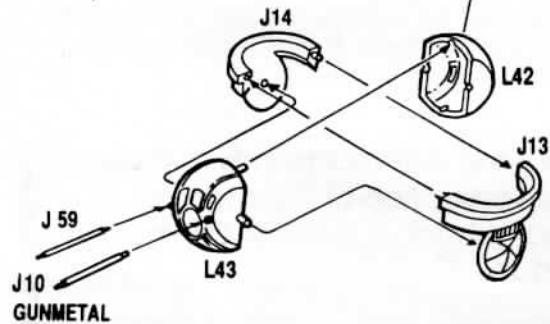

J10
GUNMETAL