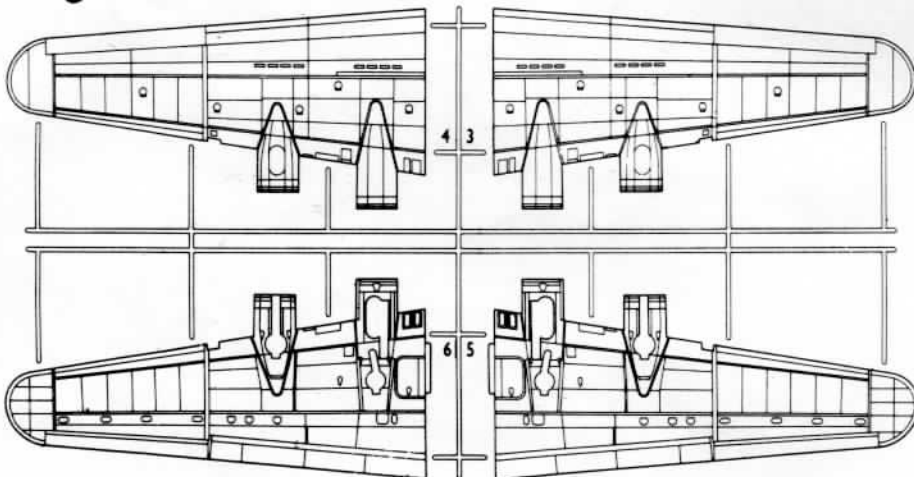

A

B

C

UNUSED PARTS : A- 21, 22, 23, 37, 38, 39×2, 42, 43, 48×2, 49, 72

B- 7, 8, 9, 10, 11, 13, 31, 33, 34, 35, 36, 75, 76

L- 45, 57×1, 48, 49

Cement Parts
Colar
Kleben
Pegar
Incollare
Colar
Kleben

Do Not Cement Parts
Ne Pas Coler
Nicht Kleben
No Pegar
Non Incollare
Colar
Niet Kleven

Optional Parts
Choix
Auswahlmoglichkeit
Eleccion
Scelta
Opcao
Keuze

Repeat Operation
Répéter l'opération
Vorhang Wiederholen
Repitir la operación
Repelare
Repitir a Opração
Herhalen

**ACADEMY
MINICRAFT**