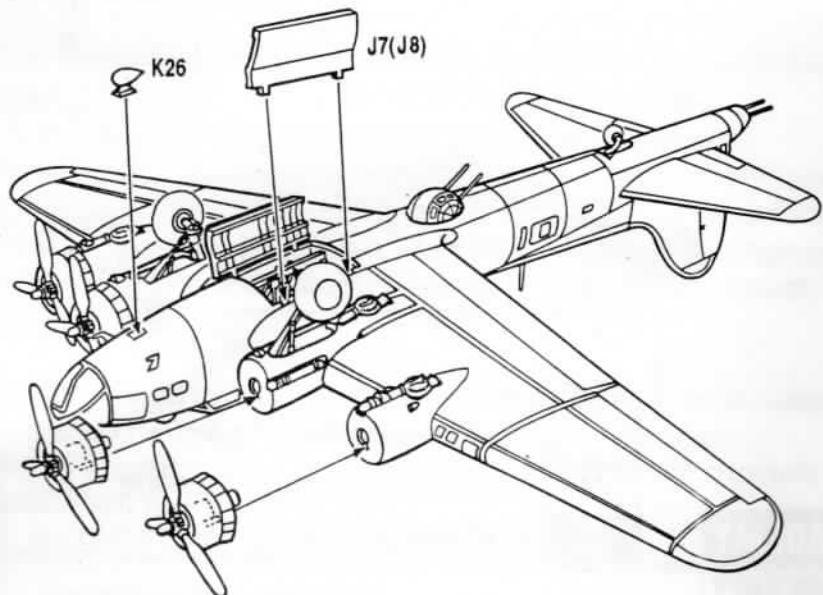

5 Landing gear and supercharger assembly

Behind landing gear lights: Silver
Tire: Black
Wheel well: Chromate green
Landing gear struts: Silver

6 Engine and propeller assembly

7 Wing, elevator and canopy installation

8 Final assembly

Tail wheel: Black
Bomb bay door interiors: Chromate green