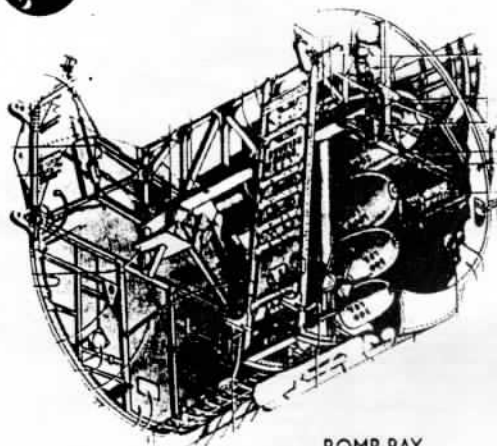

ACADEMY

MINICRAFT

BOEING B-17F FLYING FORTRESS

The **Fort Alamo II** was a **B-17F-65-BO**, serial number 42-29606 which compiled an amazing performance record during World War II. **Fort Alamo II** was the absolute mission champion of the 15th Air Force, of which the 840th Bombardment Squadron of the 483rd Bombardment Group was a part. She flew 131 missions and was credited with shooting down seven enemy fighters. Starting from the North African and Mediterranean theaters, the 15th flew many missions into Germany as the war progressed.

The **B-17F** was developed from the experience gained with the "E" model which was flown extensively by the RAF Coastal Command. When the RAF first received the "E" models, it was quickly discovered that it was lacking sufficient defensive armament required for penetration into Europe. The **B-17F** received additional nose armament and a manually operated ball-turret in the belly. Its appearance was changed with the addition of a clear Plexiglas nose canopy, paddle-bladed propellers and slightly different engine cowlings to accommodate the new propellers. With these changes, the "F" was slower, but much better armed against fighter attack.

Behind landing gear lights: Silver
 Tire: Black
 Wheel well: Chromate green
 Landing gear struts: Silver

6 Engine and propeller assembly

7 Wing, elevator and canopy installation

8 Final assembly

Tail wheel: Black
 Bomb bay door interiors: Chromate green