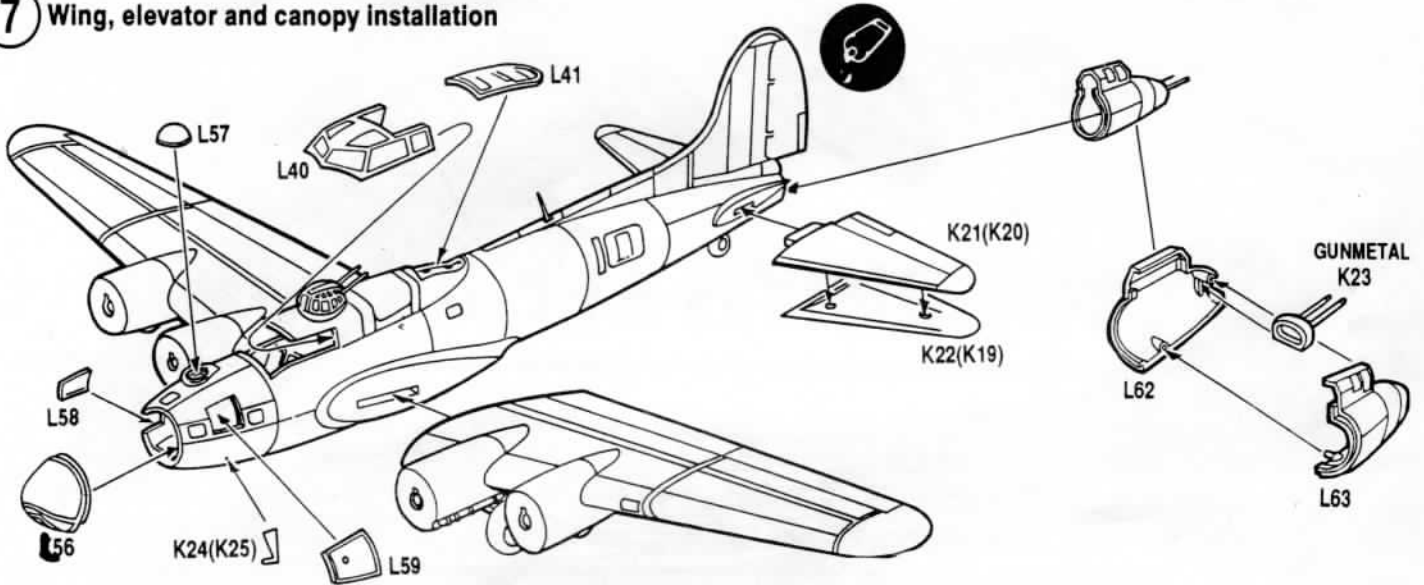

7 Wing, elevator and canopy installation