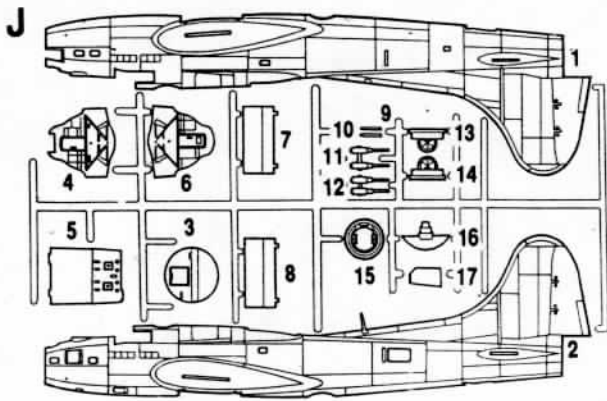

A

B

C

UNUSED PARTS : A- 21, 22, 23, 37, 38, 39×2, 42, 43, 48×2, 49, 72

B- 7, 8, 9, 10, 11, 13, 31, 33, 34, 35, 36, 75, 76

L- 45, 57×1, 48, 49

Cement Parts
Colar
Kleben
Pegar
Incollare
Colar
Kleben

Do Not Cement Parts
Ne Pas Coler
Nicht Kleben
No Pegar
Non Incollare
Colar
Niet Kleven

Optional Parts
Choix
Auswahlmoglichkeit
Eleccion
Scelta
Opcao
Keuze

Repeat Operation
Répéter l'opération
Vorhang Wiederholen
Repitir la operación
Repelare
Repitir a Opração
Herhalen

**ACADEMY
MINICRAFT**