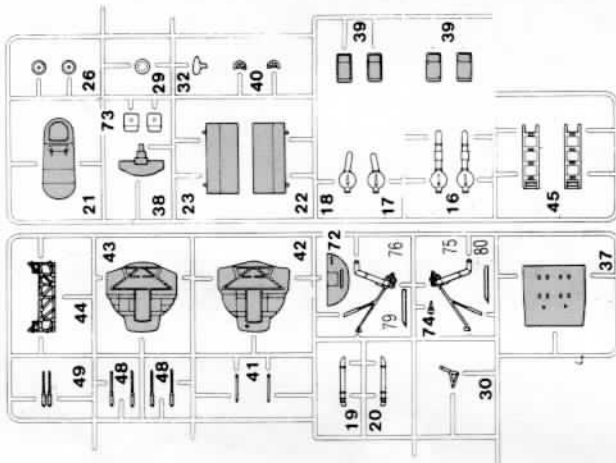

A

B

C

UNUSED PARTS : A- 21, 22, 23, 37, 38, 39×2, 42, 43, 48×2, 49, 72

B- 7, 8, 9, 10, 11, 13, 31, 33, 34, 35, 36, 75, 76

L- 45, 57×1, 48, 49

Cement Parts
Colar
Kleben
Pegar
Incollare
Colar
Kleben

Do Not Cement Parts
Ne Pas Coler
Nicht Kleben
No Pegar
Non Incollare
Colar
Niet Kleven

Optional Parts
Choix
Auswahlmoglichkeit
Eleccion
Scelta
Opcao
Keuze

Repeat Operation
Répéter l'opération
Vorhang Wiederholen
Repitir la operación
Repelare
Repitir a Opração
Herhalen

**ACADEMY
MINICRAFT**