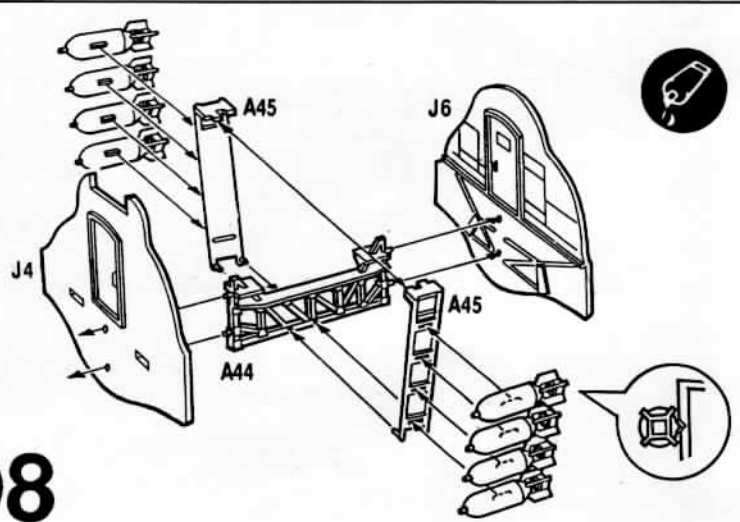

2 Bomb bay and weapons assembly

Bomb sight: Black
Interior: Chromate green
Bombs: Before 1942 — Yellow
After 1943 — Khaki