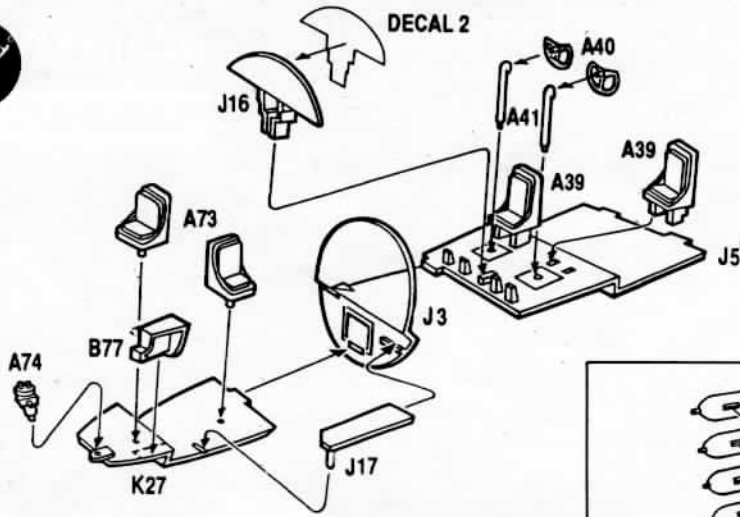

1 Cockpit and bombardiers station assembly

DECAL 1
Cockpit: Chromate green
Seat covers: Tan
Panels: Black
Steering wheels: Black