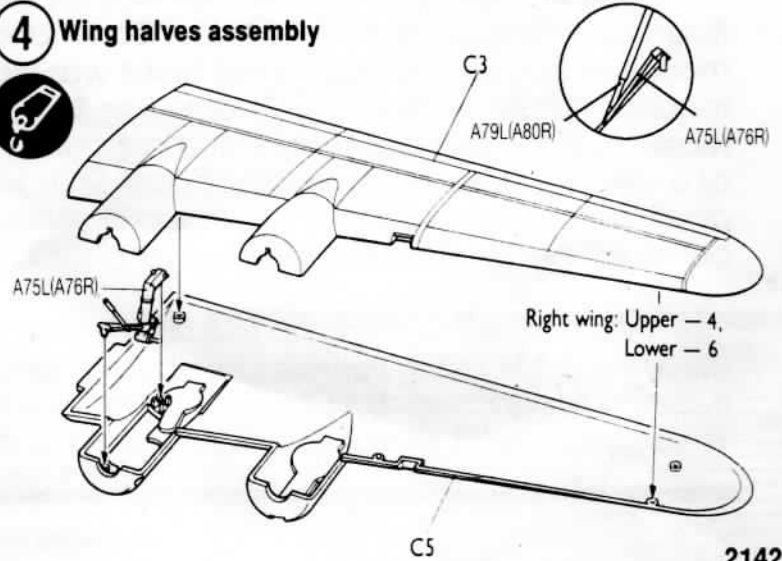

4 Wing halves assembly

Right wing: Upper — 4,
Lower — 6