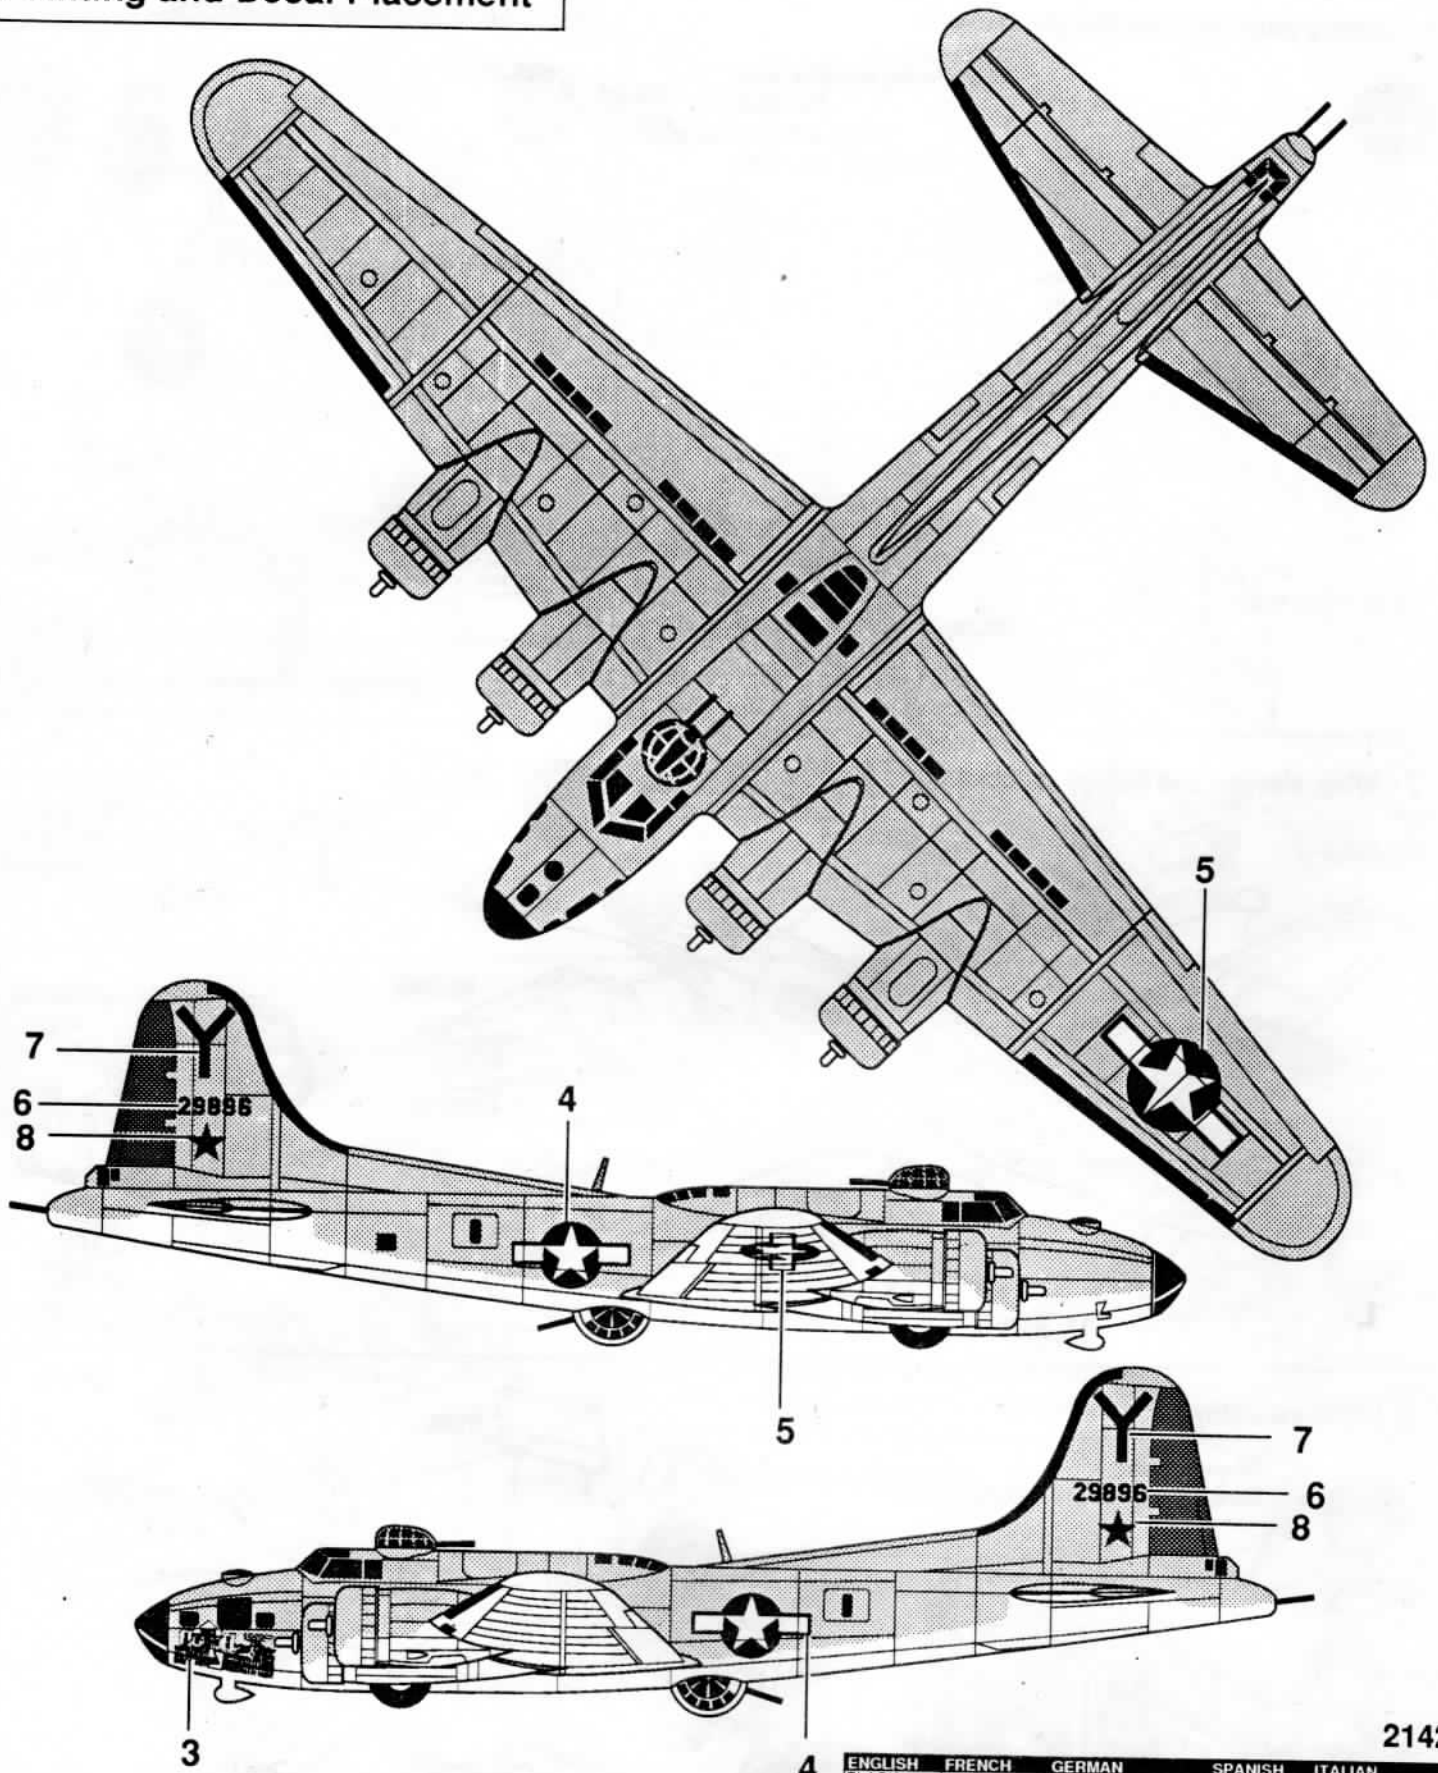

Painting and Decal Placement

- FLAT OLIVE GREEN F.S.34079
- FLAT NEUTRAL GRAY F.S.36473
- FLAT INSIGNIA RED (Rudder) F.S.31136

**ACADEMY
MINICRAFT**

©1995 Minicraft Models Inc.

2142

ENGLISH	FRENCH	GERMAN	SPANISH	ITALIAN
BLACK	NOIR	SCHWARZ	NEGRO	NERO
SILVER	ARGENT	SILBERN	PLATA	ARGENTO
ALUMINUM	METALLIC	METALLIC	METALICO	METALLICO
METALLIC	METALLIC	METALLIK	METALICO	METALLICO
GRAY	GRIS	GRAU	GRIS	GRIGIO
LT GRAY	GRIS CLAIR	HELLGRAU	GRIS CLARO	GRIGIO CHIARO
WHITE	BLANC	WEISS	BLANCO	BIANCO
RED	ROUGE	ROT	ROJO	ROSSO
YELLOW	JAUNE	GELB	AMARILLO	GIALLO
BLUE	BLEU	BLAU	AZUL	BLU
ORANGE	ORANGE	ORANGE	NARANJADO	ARANCIO
GREEN	VERT	GRUN	VERDE	VERDE
BROWN	BRUN	BRAUN	MARRON	MARRONE
TAN	BRUN CLAIR	GELBBRAUN	CANELA	MARRONE CHIARO
GLOSS	LUSTRE	GLANZENDES	BRILLANTE	BRILLANTE
FLAT	TERNE	GLANZLOSES	APAGADO	OPACO