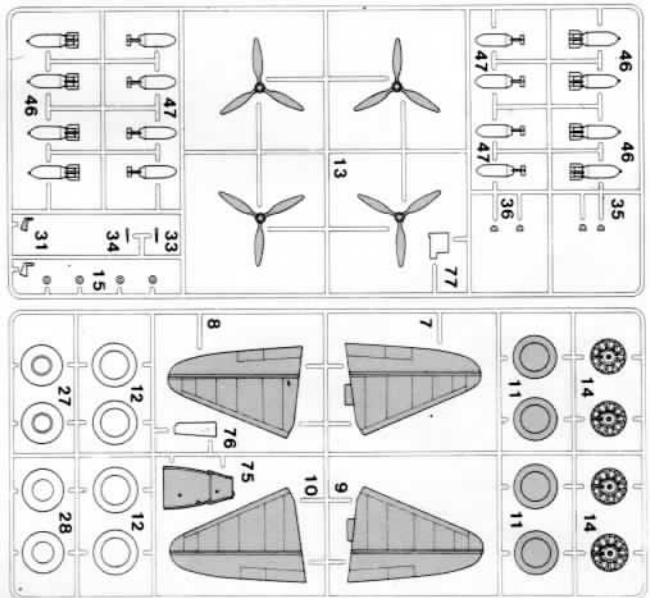

A

B

C

UNUSED PARTS : A- 21, 22, 23, 37, 38, 39×2, 42, 43, 48×2, 49, 72

B- 7, 8, 9, 10, 11, 13, 31, 33, 34, 35, 36, 75, 76

L- 45, 57×1, 48, 49

Cement Parts
Colar
Kleben
Pegar
Incollare
Colar
Kleben

Do Not Cement Parts
Ne Pas Coler
Nicht Kleben
No Pegar
Non Incollare
Colar
Niet Kleven

Optional Parts
Choix
Auswahlmoglichkeit
Eleccion
Scelta
Opcao
Keuze

Repeat Operation
Répéter l'opération
Vorhang Wiederholen
Repitir la operación
Repelare
Repitir a Opração
Herhalen

**ACADEMY
MINICRAFT**