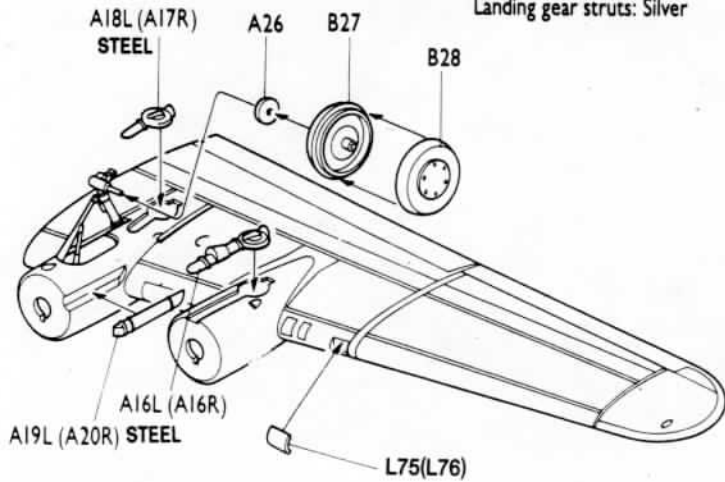

5 Landing gear and supercharger assembly

Behind landing gear lights: Silver
Tire: Black
Wheel well: Chromate green
Landing gear struts: Silver