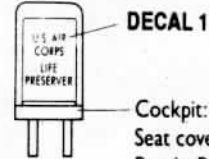

1 Cockpit and bombardiers station assembly

DECAL 1
Cockpit: Chromate green
Seat covers: Tan
Panels: Black
Steering wheels: Black