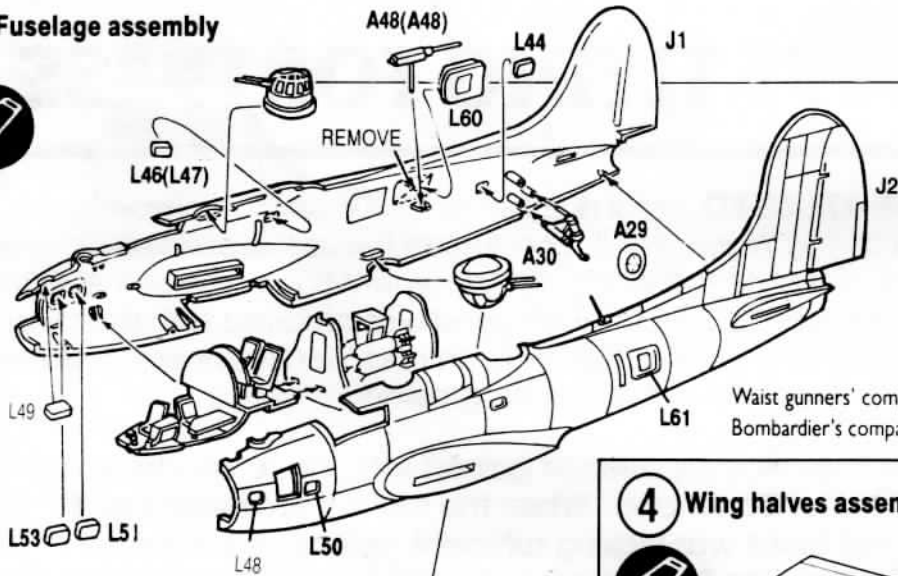

3 Fuselage assembly

Waist gunners' compartment: Chromate green
Bombardier's compartment: Chromate green, Black panels