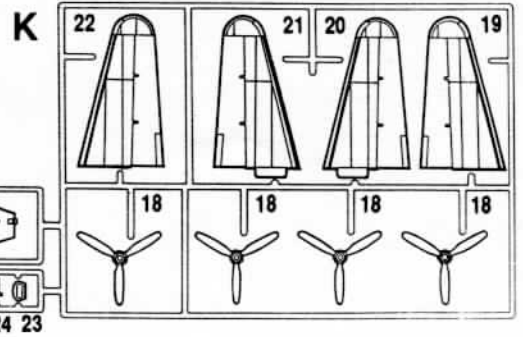

A

B

C

UNUSED PARTS : A- 21, 22, 23, 37, 38, 39×2, 42, 43, 48×2, 49, 72

B- 7, 8, 9, 10, 11, 13, 31, 33, 34, 35, 36, 75, 76

L- 45, 57×1, 48, 49

Cement Parts
Colar
Kleben
Pegar
Incollare
Colar
Kleben

Do Not Cement Parts
Ne Pas Coler
Nicht Kleben
No Pegar
Non Incollare
Colar
Niet Kleven

Optional Parts
Choix
Auswahlmoglichkeit
Eleccion
Scelta
Opcao
Keuze

Repeat Operation
Répéter l'opération
Vorhang Wiederholen
Repitir la operación
Repelare
Repitir a Opração
Herhalen

**ACADEMY
MINICRAFT**