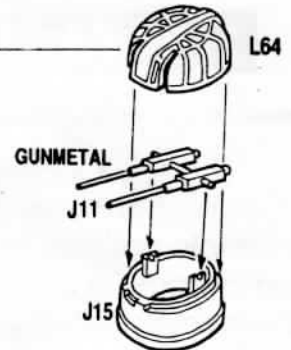

3 Fuselage assembly

Waist gunners' compartment: Chromate green
Bombardier's compartment: Chromate green, Black panels