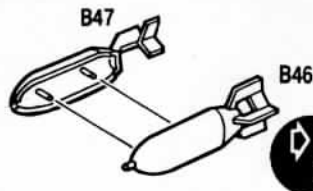

2 Bomb bay and weapons assembly

Bomb sight: Black
Interior: Chromate green
Bombs: Before 1942 — Yellow
After 1943 — Khaki