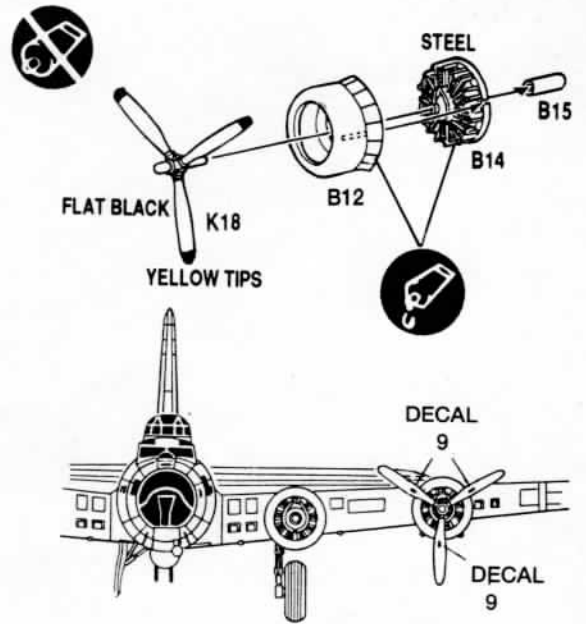

ACADEMY

MINICRAFT

BOEING B-17F FLYING FORTRESS

The **Fort Alamo II** was a **B-17F-65-BO**, serial number 42-29606 which compiled an amazing performance record during World War II. **Fort Alamo II** was the absolute mission champion of the 15th Air Force, of which the 840th Bombardment Squadron of the 483rd Bombardment Group was a part. She flew 131 missions and was credited with shooting down seven enemy fighters. Starting from the North African and Mediterranean theaters, the 15th flew many missions into Germany as the war progressed.

The **B-17F** was developed from the experience gained with the "E" model which was flown extensively by the RAF Coastal Command. When the RAF first received the "E" models, it was quickly discovered that it was lacking sufficient defensive armament required for penetration into Europe. The **B-17F** received additional nose armament and a manually operated ball-turret in the belly. Its appearance was changed with the addition of a clear Plexiglas nose canopy, paddle-bladed propellers and slightly different engine cowlings to accommodate the new propellers. With these changes, the "F" was slower, but much better armed against fighter attack.

3 Fuselage assembly

Waist gunners' compartment: Chromate green
 Bombardier's compartment: Chromate green, Black panels

J10
GUNMETAL

4 Wing halves assembly

Right wing: Upper — 4,
 Lower — 6

5 Landing gear and supercharger assembly

Behind landing gear lights: Silver
 Tire: Black
 Wheel well: Chromate green
 Landing gear struts: Silver

6 Engine and propeller assembly

7 Wing, elevator and canopy installation

8 Final assembly

Tail wheel: Black
 Bomb bay door interiors: Chromate green