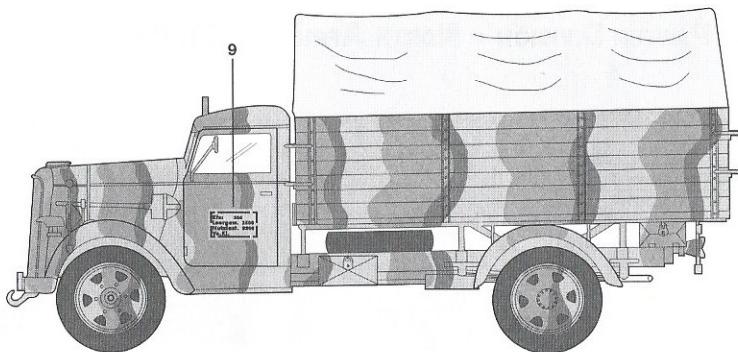

8TH GEBIRGSJAGER DIVISION; BOLOGNA – ITALY – FEBRUARY/APRIL 1945

PANZER DUNKELGELB 1943 (FLAT)

MODEL MASTER II – 2095

MODEL MASTER ACRYL – 4796

FIELD GREEN (FLAT)

F.S. 34097

MODEL MASTER – 1712

MODEL MASTER ACRYL – 4708