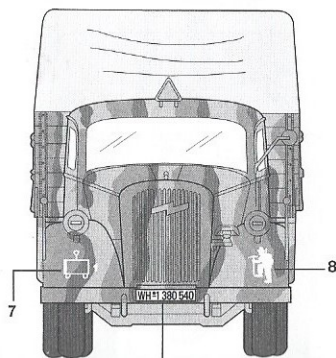

8TH GEBIRGSJAGER DIVISION; BOLOGNA – ITALY – FEBRUARY/APRIL 1945

PANZER DUNKELGELB 1943 (FLAT)

MODEL MASTER II – 2095

MODEL MASTER ACRYL – 4796

FIELD GREEN (FLAT)

F.S. 34097

MODEL MASTER – 1712

MODEL MASTER ACRYL – 4708