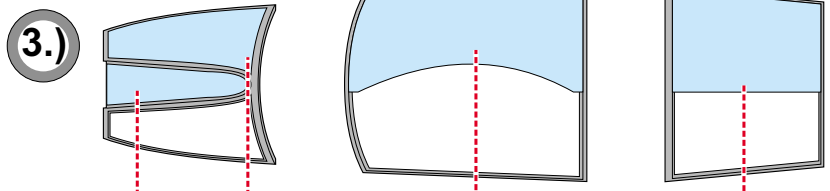

eduard
MASK

F-104 Starfighter 1/72

The die-cut mask for accurate canopy frame painting of the
Hasegawa *scala 1/72 KIT*

CX 081

K4;K5

RUBBER COLOR

LIQUID MASK

2x