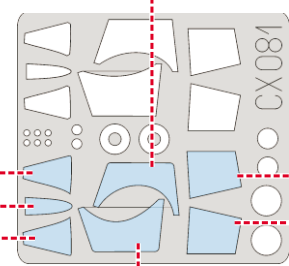

eduard
MASK

F-104 Starfighter 1/72

The die-cut mask for accurate canopy frame painting of the
Hasegawa *scala 1/72 KIT*

CX 081

K4;K5

RUBBER COLOR

LIQUID MASK

2x