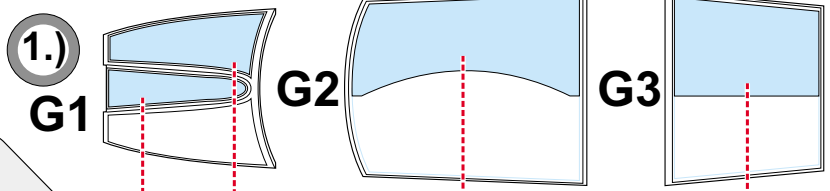

eduard
MASK

F-104 Starfighter 1/72

The die-cut mask for accurate canopy frame painting of the
Hasegawa *scala 1/72 KIT*

CX 081

K4;K5

RUBBER COLOR

LIQUID MASK

2x