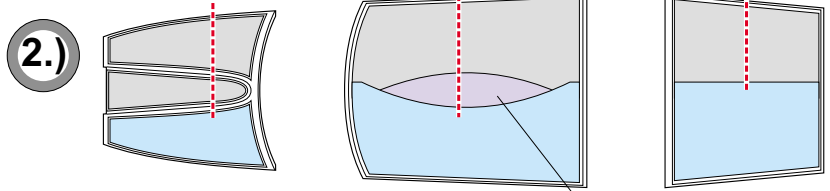

eduard
MASK

F-104 Starfighter 1/72

The die-cut mask for accurate canopy frame painting of the
Hasegawa *scala 1/72 KIT*

CX 081

K4;K5

RUBBER COLOR

LIQUID MASK

2x