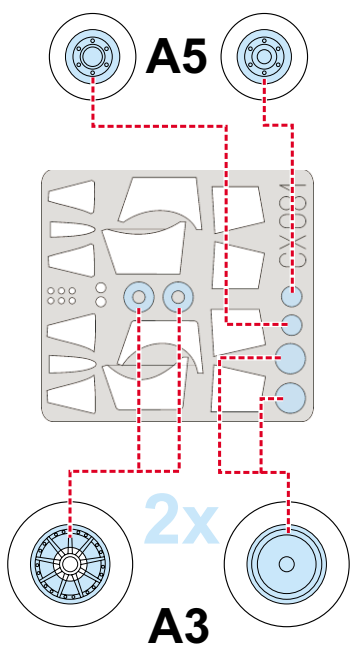

eduard
MASK

F-104 Starfighter 1/72

The die-cut mask for accurate canopy frame painting of the
Hasegawa *scala 1/72 KIT*

CX 081

K4;K5

RUBBER COLOR

LIQUID MASK

2x