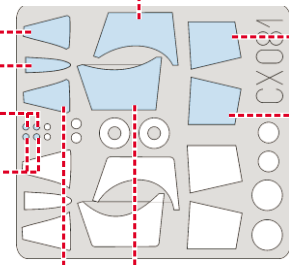

eduard
MASK

F-104 Starfighter 1/72

The die-cut mask for accurate canopy frame painting of the
Hasegawa *scala 1/72 KIT*

CX 081

K4;K5

RUBBER COLOR

LIQUID MASK

2x