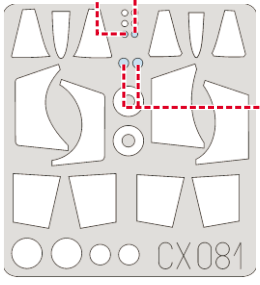

eduard
MASK

F-104 Starfighter 1/72

The die-cut mask for accurate canopy frame painting of the
Hasegawa *scala 1/72 KIT*

CX 081

K4;K5

RUBBER COLOR

LIQUID MASK

2x