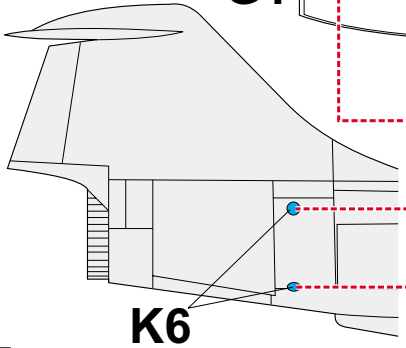

eduard
MASK

F-104 Starfighter 1/72

The die-cut mask for accurate canopy frame painting of the
Hasegawa *scala 1/72 KIT*

CX 081

K4;K5

RUBBER COLOR

LIQUID MASK

2x