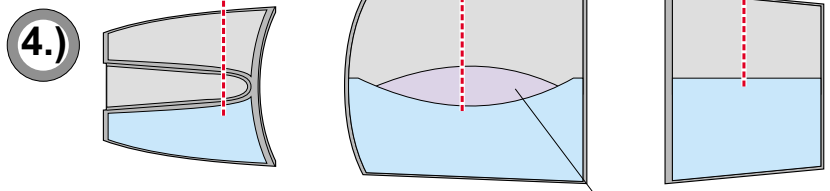

eduard
MASK

F-104 Starfighter 1/72

The die-cut mask for accurate canopy frame painting of the
Hasegawa *scala 1/72 KIT*

CX 081

K4;K5

RUBBER COLOR

LIQUID MASK

2x