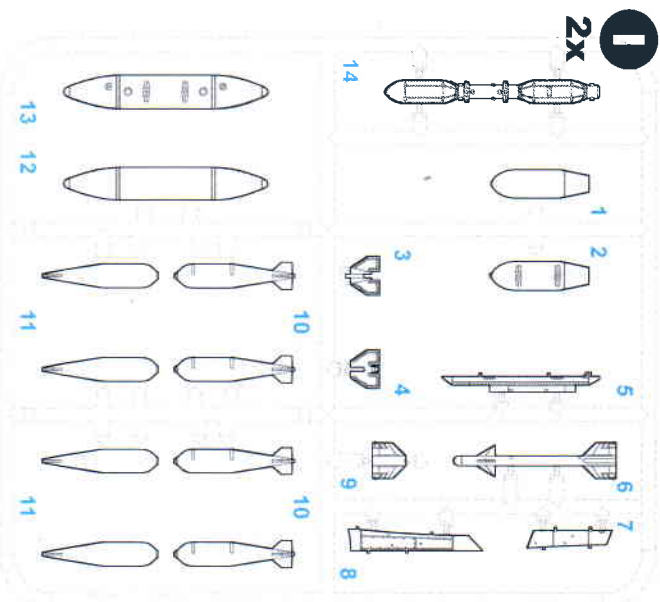

External armament for SMB-2 and other IAF planes