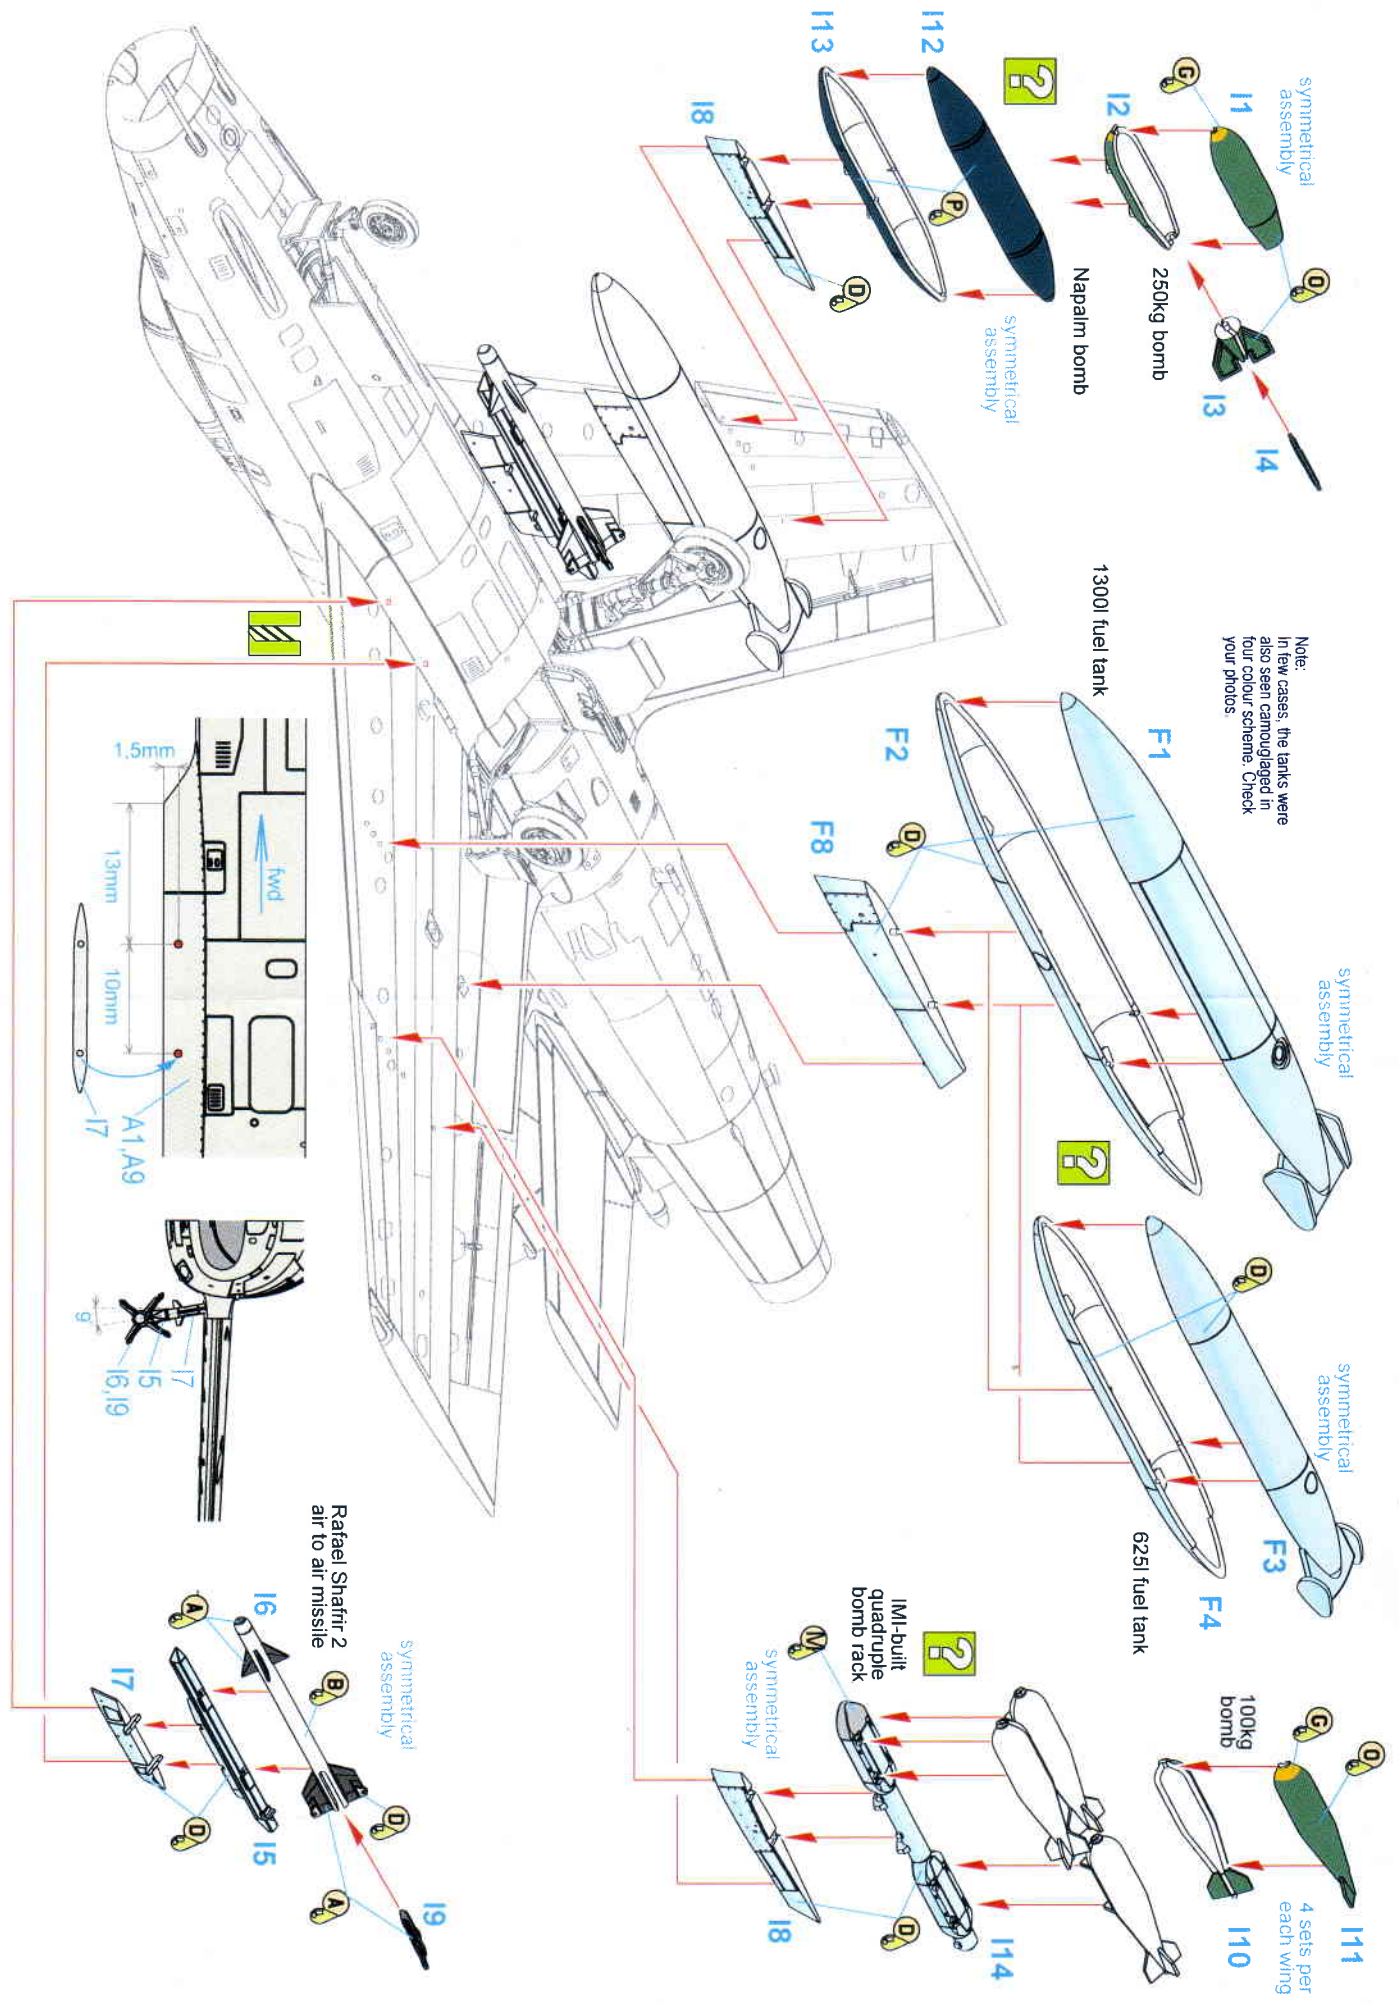

Note:
In few cases, the tanks were also seen camouflaged in four colour scheme. Check your photos

The plan shows the use of armament for SMB-2. If you use it on other planes, check period pictures or other documents.
Schema ukazuje použití výzbroje na SMB-2. Pro použití na jiných typech letadel se řiďte fotografiemi nebo jinými podklady.