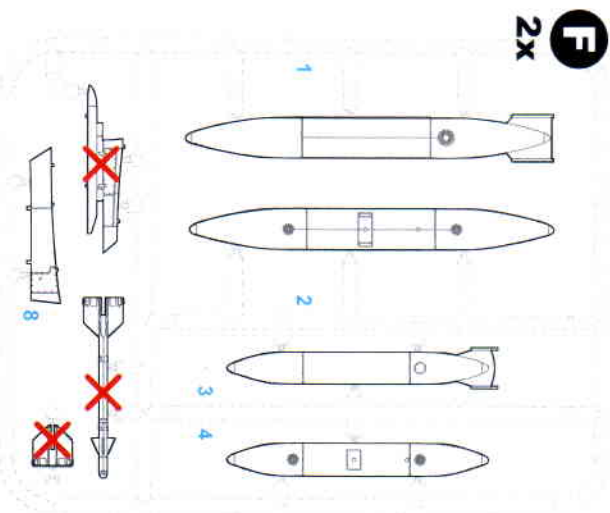

IAF Fouga Magister (and other planes) - IMI 80mm unguided rockets

Q72349 (1/72)

IAF Fouga Magister IMI 50kg bombs

**External armament for SMB-2 and other IAF planes**

**X** Tento díl nepoužít  
= Do not use this part