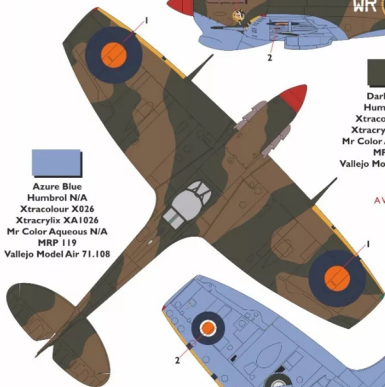

Supermarine Spitfire Mk.Vb Collection Supermarine Spitfire Mk.Vb Trop, JK792, 'WR.O', of 40 Squadron, South African Air Force, based in Italy, 1944.

5