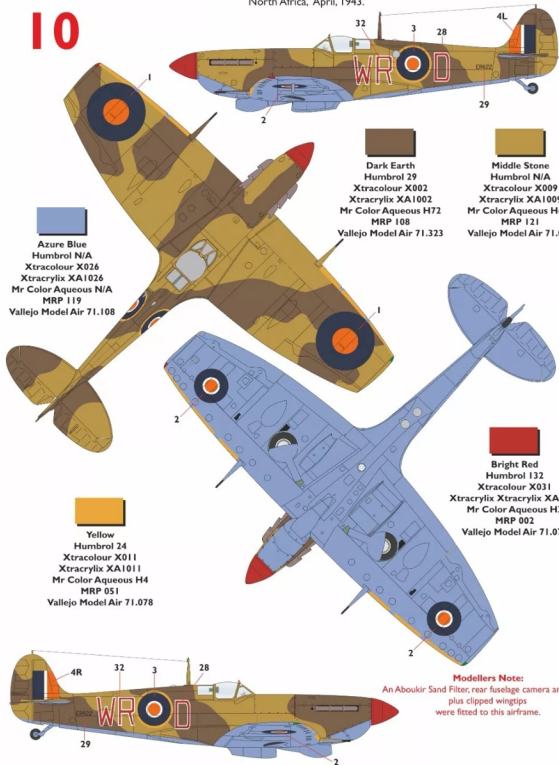

Supermarine Spitfire Mk.Vb Collection
Supermarine Spitfire Mk.Vb Trop, ER622, 'WR.D',
of 40 Squadron, South African Air Force, based at Gabes,
North Africa, April, 1943.

10

Azure Blue
Humbrol N/A
Xtracolour X026
Xtracrylix XA1026
Mr Color Aqueous N/A
MRP 119
Vallejo Model Air 71.108

Dark Earth
Humbrol 29
Xtracolour X002
Xtracrylix XA1002
Mr Color Aqueous H72
MRP 108
Vallejo Model Air 71.323

Middle Stone
Humbrol N/A
Xtracolour X009
Xtracrylix XA1009
Mr Color Aqueous H403
MRP 121
Vallejo Model Air 71.031

Yellow
Humbrol 24
Xtracolour X011
Xtracrylix XA1011
Mr Color Aqueous H4
MRP 051
Vallejo Model Air 71.078

Bright Red
Humbrol 132
Xtracolour X031
Xtracrylix Xtracrylix XA1031
Mr Color Aqueous H3
MRP 002
Vallejo Model Air 71.070

Modellers Note:
An Aboukir Sand Filter, rear fuselage camera and glazing
plus clipped wingtips
were fitted to this airframe.