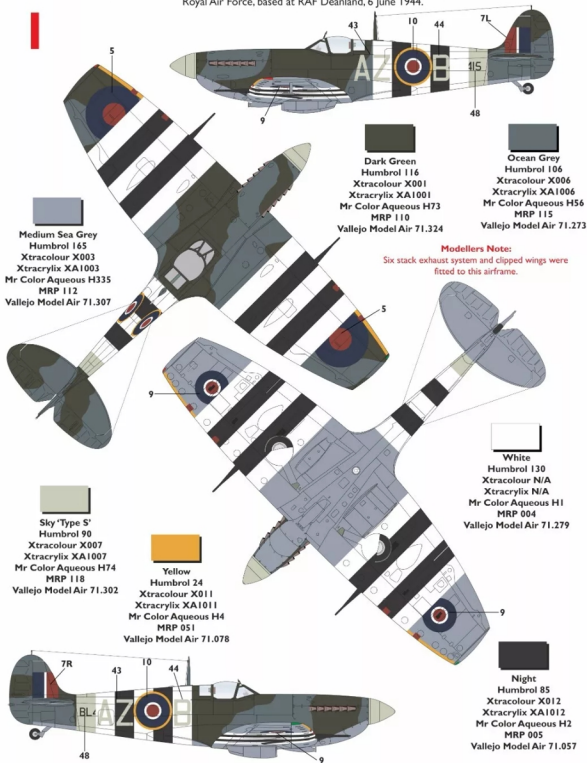

flown by Flight Lieutenant Walt 'Johnnie' Johnston of 234 (Madras Presidency) Squadron, Royal Air Force, based at RAF Deanland, 6 June 1944.

Dark Green
Humbrol 116
Xtracolour X001
Xtracrylix XA1001
Mr Color Aqueous H73
MRP 110
Vallejo Model Air 71.324