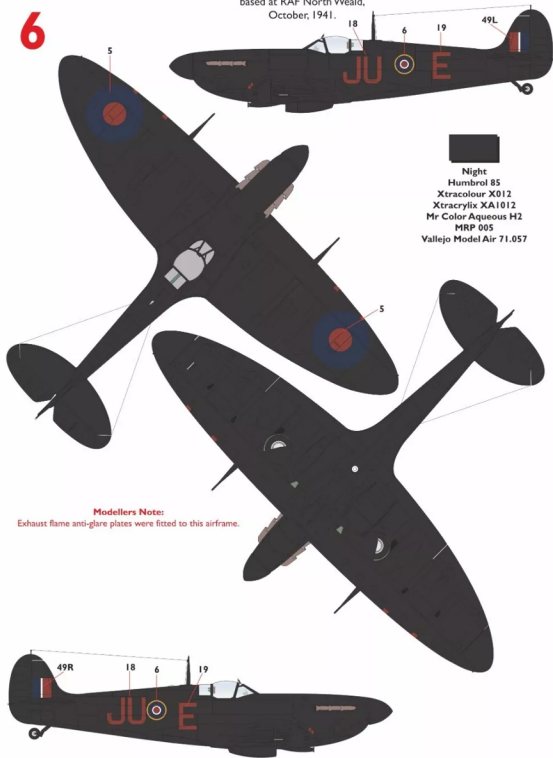

Supermarine Spitfire Mk.Vb Collection

Supermarine Spitfire Mk.Vb, W3458, 'JU.E',
of 111 Squadron, Royal Air Force,
based at RAF North Weald,
October, 1941.

6

■
Night
Humbrol 85
Xtracolour X012
Xtracrylix XA1012
Mr Color Aqueous H2
MRP 005
Vallejo Model Air 71.057

Modellers Note: