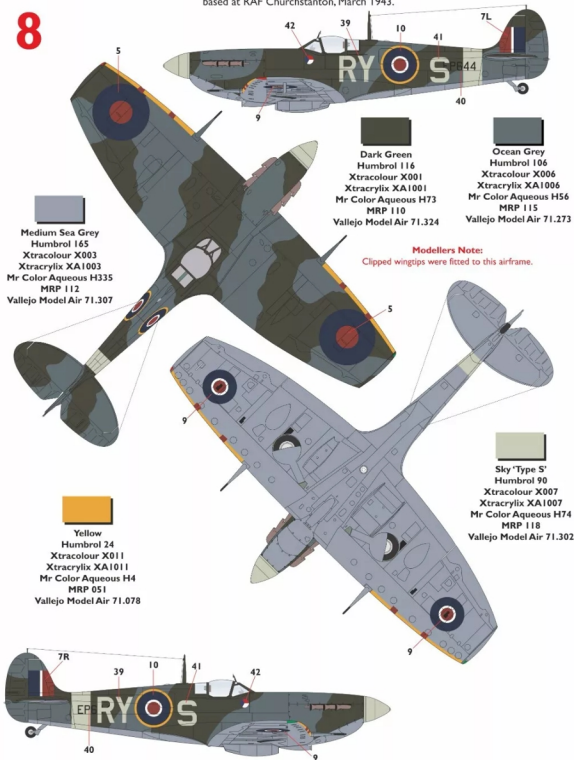

Supermarine Spitfire Mk.Vb Collection Supermarine Spitfire L.F.Mk.Vb, EP644, 'RY.S', of 313 (Czech) Squadron, Royal Air Force based at RAF Churchstanton, March 1943.

8

Medium Sea Grey
Humbrol 165
Xtracoulour X003
Xtracrylix XA1003
Mr Color Aqueous H335
MRP 112
Vallejo Model Air 71.307

Yellow
Humbrol 24
Xtracoulour X011
Xtracrylix XA1011
Mr Color Aqueous H4
MRP 051
Vallejo Model Air 71.078

Dark Green
Humbrol 116
Xtracoulour X001
Xtracrylix XA1001
Mr Color Aqueous H73
MRP 110
Vallejo Model Air 71.324

Ocean Grey
Humbrol 106
Xtracoulour X006
Xtracrylix XA1006
Mr Color Aqueous H56
MRP 115
Vallejo Model Air 71.273

Modellers Note:

Clipped wingtips were fitted to this airframe.

Sky 'Type S'
Humbrol 90
Xtracoulour X007
Xtracrylix XA1007
Mr Color Aqueous H74
MRP 118
Vallejo Model Air 71.302