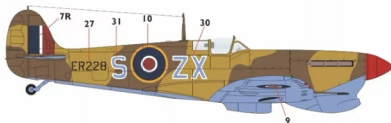

Supermarine Spitfire Mk.Vb Collection

Supermarine Spitfire Mk.Vb Trop, ER228, 'ZX.S',
of 145 Squadron, Royal Air Force,
based in Egypt, 1942.

2

Azure Blue
Humbrol N/A
Xtracolour X026
Xtracrylix XA1026
Mr Color Aqueous N/A
MRP 119
Vallejo Model Air 71.108

Dark Earth
Humbrol 29
Xtracolour X002
Xtracrylix XA1002
Mr Color Aqueous H72
MRP 108
Vallejo Model Air 71.323

Middle Stone
Humbrol N/A
Xtracolour X009
Xtracrylix XA1009
Mr Color Aqueous H403
MRP 121
Vallejo Model Air 71.031

Bright Red
Humbrol 132
Xtracolour X031
Xtracrylix Xtracrylix XA1031
Mr Color Aqueous H3
MRP 002
Vallejo Model Air 71.070

Modellers Note:

A Vokes Sand Filter was fitted to this airframe.