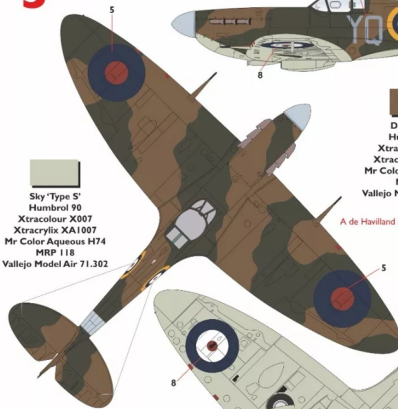

Supermarine Spitfire Mk.Vb Collection

Supermarine Spitfire Mk.Vb Trop, W3458, 'YQ.X',
flown by Flt. Lt. Les 'Buck' Casson of 616 (South Yorkshire) Squadron,
Royal Air Force, based at RAF Tangmere,
9 August 1941.

3