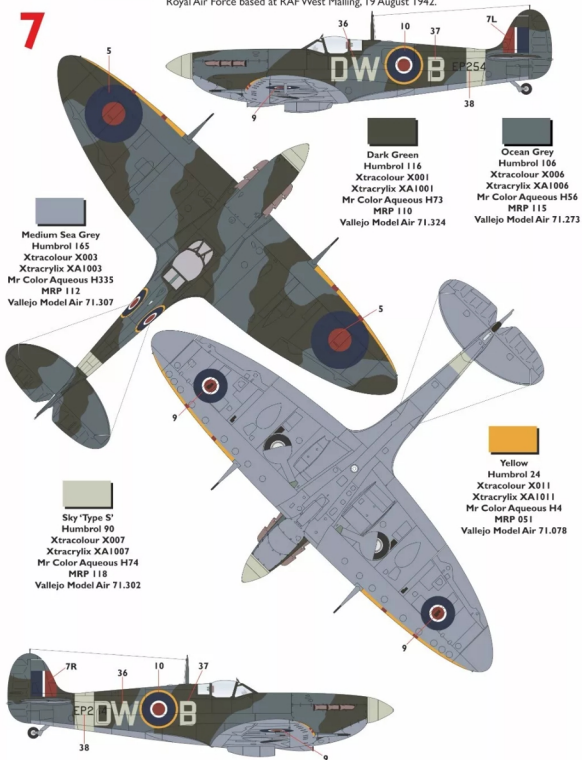

Supermarine Spitfire Mk.Vb Collection

Supermarine Spitfire Mk.Vb, EP254, 'DW.B',
flown by Squadron Leader J. E. 'Johnnie' Johnson C.O. of 610 (County of Chester) Squadron,
Royal Air Force based at RAF West Malling, 19 August 1942.

7