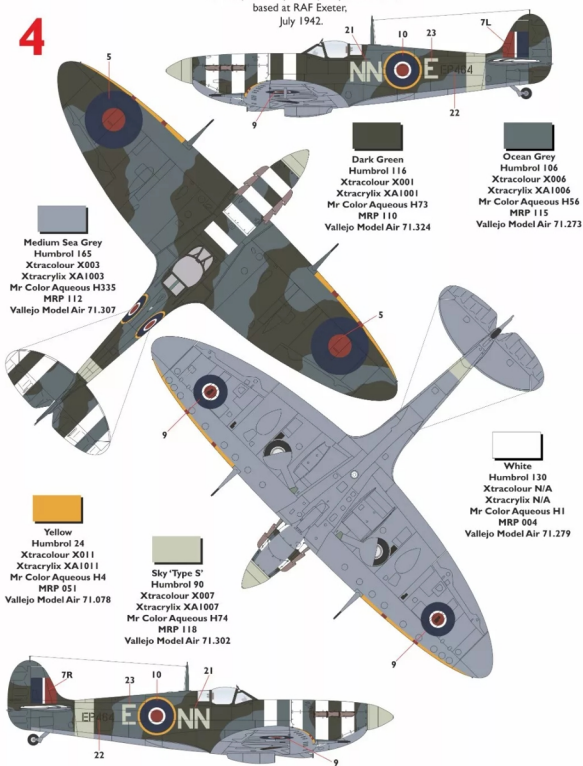

Supermarine Spitfire Mk.Vb Collection

Supermarine Spitfire Mk.Vb., EP464, 'NN.E',
of 310 (Czech Squadron), Royal Air Force,
based at RAF Exeter,
July 1942.

4

Medium Sea Grey
Humbrol 165
Xtracolour X003
Xtracrylix XA1003
Mr Color Aqueous H335
MRP 112
Vallejo Model Air 71.307

Dark Green
Humbrol 116
Xtracolour X001
Xtracrylix XA1001
Mr Color Aqueous H73
MRP 110
Vallejo Model Air 71.324

Ocean Grey
Humbrol 106
Xtracolour X006
Xtracrylix XA1006
Mr Color Aqueous H56
MRP 115
Vallejo Model Air 71.273

Yellow
Humbrol 24
Xtracolour X011
Xtracrylix XA1011
Mr Color Aqueous H4
MRP 051
Vallejo Model Air 71.078

Sky 'Type S'
Humbrol 90
Xtracolour X007
Xtracrylix XA1007
Mr Color Aqueous H74
MRP 118
Vallejo Model Air 71.302

White
Humbrol 130
Xtracolour N/A
Xtracrylix N/A
Mr Color Aqueous H1
MRP 004
Vallejo Model Air 71.279