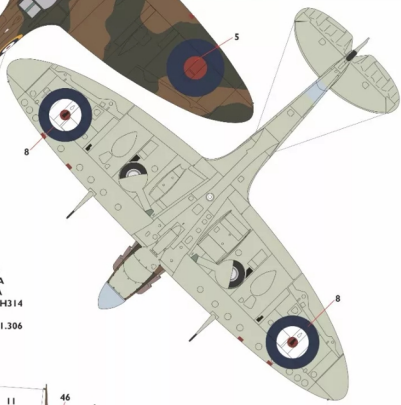

Modellers Note:

A de Havilland propeller and spinner was fitted to this airframe.

Sky Blue
Humbrol N/A
Xtracolour N/A
Xtracrylix N/A
Mr Color Aqueous H314
MRP 197
Vallejo Model Air 71.306