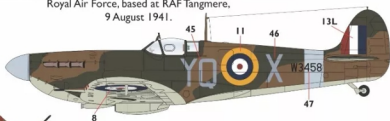

Supermarine Spitfire Mk.Vb Collection

Supermarine Spitfire Mk.Vb Trop, W3458, 'YQ.X',
flown by Flt. Lt. Les 'Buck' Casson of 616 (South Yorkshire) Squadron,
Royal Air Force, based at RAF Tangmere,
9 August 1941.

3