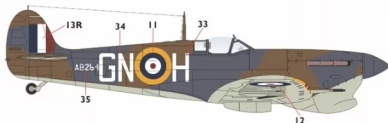

Supermarine Spitfire Mk.Vb Collection

Supermarine Spitfire Mk.Vb Trop, AB254, 'GN.H',
of 249 Squadron, Royal Air Force,
based at Ta' Qali, Malta, 1942.

9

Dark Earth
Humbrol 29
Xtracolour X002
Xtracrylix XA1002
Mr Color Aqueous H72
MRP 108
Vallejo Model Air 71.323

Dark Sea Grey
Humbrol 92
Xtracolour X004
Xtracrylix XA1004
Mr Color Aqueous H331
MRP 113
Vallejo Model Air 71.053

Modellers Note:

A Vokes Sand Filter was fitted to this airframe.

Yellow
Humbrol 24
Xtracolour X011
Xtracrylix XA1011
Mr Color Aqueous H4
MRP 051
Vallejo Model Air 71.078

Sky 'Type 5'
Humbrol 90
Xtracolour X007
Xtracrylix XA1007
Mr Color Aqueous H74
MRP 118
Vallejo Model Air 71.302