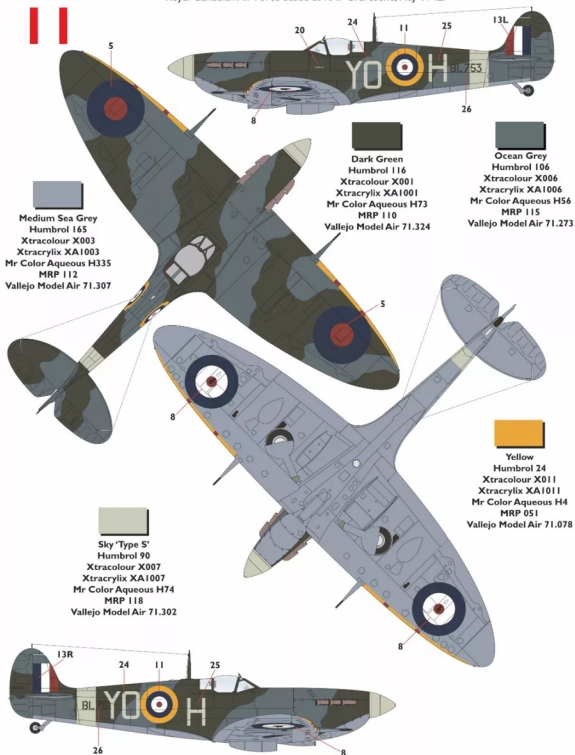

Supermarine Spitfire Mk.Vb Collection

Supermarine Spitfire Mk.Vb, BL753, 'YO.H',
flown by Plt. Off. Don Blakeslee of 401 'Ram' Squadron,
Royal Canadian Air Force based at RAF Gravesend, May 1942.

Medium Sea Grey
Humbrol 165
Xtracolour X003
Xtracrylix XA1003
Mr Color Aqueous H335
MRP 112
Vallejo Model Air 71.307

Dark Green
Humbrol 116
Xtracolour X001
Xtracrylix XA1001
Mr Color Aqueous H73
MRP 110
Vallejo Model Air 71.324

Ocean Grey
Humbrol 106
Xtracolour X006
Xtracrylix XA1006
Mr Color Aqueous H56
MRP 115
Vallejo Model Air 71.273

Sky 'Type S'
Humbrol 90
Xtracolour X007
Xtracrylix XA1007
Mr Color Aqueous H74
MRP 118
Vallejo Model Air 71.302

Yellow
Humbrol 24
Xtracolour X011
Xtracrylix XA1011
Mr Color Aqueous H4
MRP 051
Vallejo Model Air 71.078