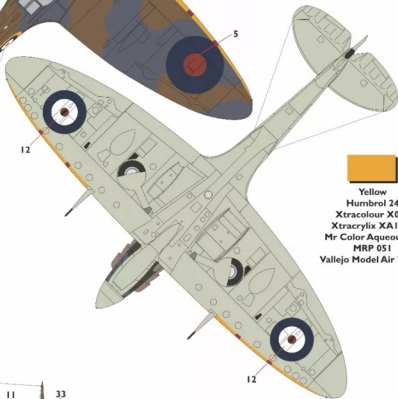

Modellers Note:

A Vokes Sand Filter was fitted to this airframe.

Yellow
Humbrol 24
Xtracolour X011
Xtracrylix XA1011
Mr Color Aqueous H4
MRP 051
Vallejo Model Air 71.078

Sky 'Type 5'
Humbrol 90
Xtracolour X007
Xtracrylix XA1007
Mr Color Aqueous H74
MRP 118
Vallejo Model Air 71.302