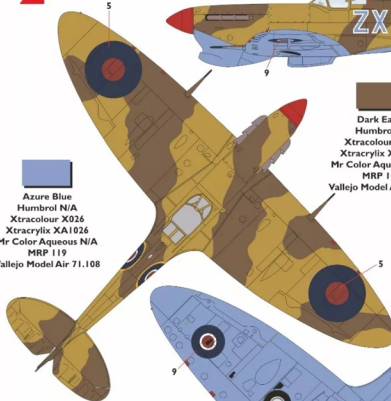

Azure Blue
Humbrol N/A
Xtracolour X026
Xtracrylix XA1026
Mr Color Aqueous N/A
MRP 119
Vallejo Model Air 71.108

Dark Earth
Humbrol 29
Xtracolour X002
Xtracrylix XA1002
Mr Color Aqueous H72
MRP 108
Vallejo Model Air 71.323

Middle Stone
Humbrol N/A
Xtracolour X009
Xtracrylix XA1009
Mr Color Aqueous H403
MRP 121
Vallejo Model Air 71.031

Bright Red
Humbrol 132
Xtracolour X031
Xtracrylix Xtracrylix XA1031
Mr Color Aqueous H3
MRP 002
Vallejo Model Air 71.070

Modellers Note:

A Vokes Sand Filter was fitted to this airframe.