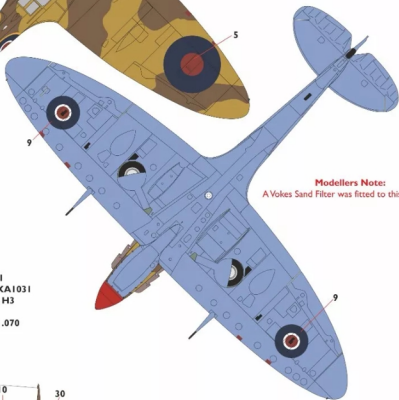

Azure Blue
Humbrol N/A
Xtracolour X026
Xtracrylix XA1026
Mr Color Aqueous N/A
MRP 119
Vallejo Model Air 71.108

Dark Earth
Humbrol 29
Xtracolour X002
Xtracrylix XA1002
Mr Color Aqueous H72
MRP 108
Vallejo Model Air 71.323

Middle Stone
Humbrol N/A
Xtracolour X009
Xtracrylix XA1009
Mr Color Aqueous H403
MRP 121
Vallejo Model Air 71.031

Bright Red
Humbrol 132
Xtracolour X031
Xtracrylix Xtracrylix XA1031
Mr Color Aqueous H3
MRP 002
Vallejo Model Air 71.070

Modellers Note:

A Vokes Sand Filter was fitted to this airframe.