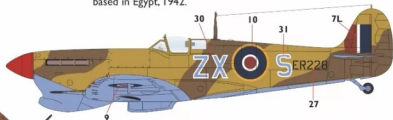

Supermarine Spitfire Mk.Vb Collection

Supermarine Spitfire Mk.Vb Trop, ER228, 'ZX.S',
of 145 Squadron, Royal Air Force,
based in Egypt, 1942.

2