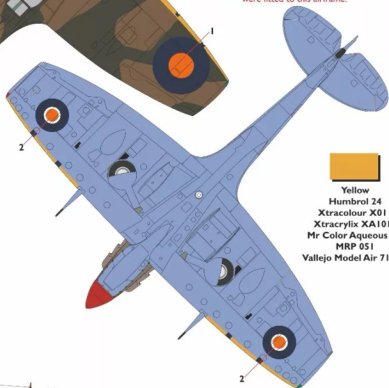

Azure Blue
Humbrol N/A
Xtracolour X026
Xtracrylix XA1026
Mr Color Aqueous N/A
MRP 119
Vallejo Model Air 71.108

Bright Red
Humbrol 132
Xtracolour X031
Xtracrylix Xtracrylix XA1031
Mr Color Aqueous H3
MRP 002
Vallejo Model Air 71.070

Dark Green
Humbrol 116
Xtracolour X001
Xtracrylix XA1001
Mr Color Aqueous H73
MRP 110
Vallejo Model Air 71.324

Dark Earth
Humbrol 29
Xtracolour X002
Xtracrylix XA1002
Mr Color Aqueous H72
MRP 108
Vallejo Model Air 71.323

Modellers Note:
A Vokes Sand Filter and clipped wingtips
were fitted to this airframe.

Yellow
Humbrol 24
Xtracolour X011
Xtracrylix XA1011
Mr Color Aqueous H4
MRP 051
Vallejo Model Air 71.078