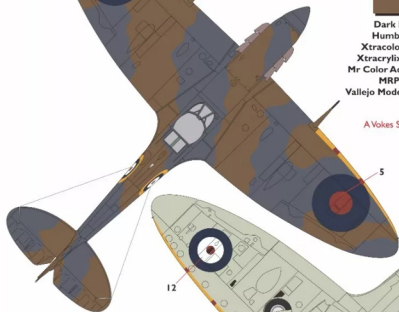

Modellers Note:

A Vokes Sand Filter was fitted to this airframe.

Yellow
Humbrol 24
Xtracolour X011
Xtracrylix XA1011
Mr Color Aqueous H4
MRP 051
Vallejo Model Air 71.078

Sky 'Type 5'
Humbrol 90
Xtracolour X007
Xtracrylix XA1007
Mr Color Aqueous H74
MRP 118
Vallejo Model Air 71.302