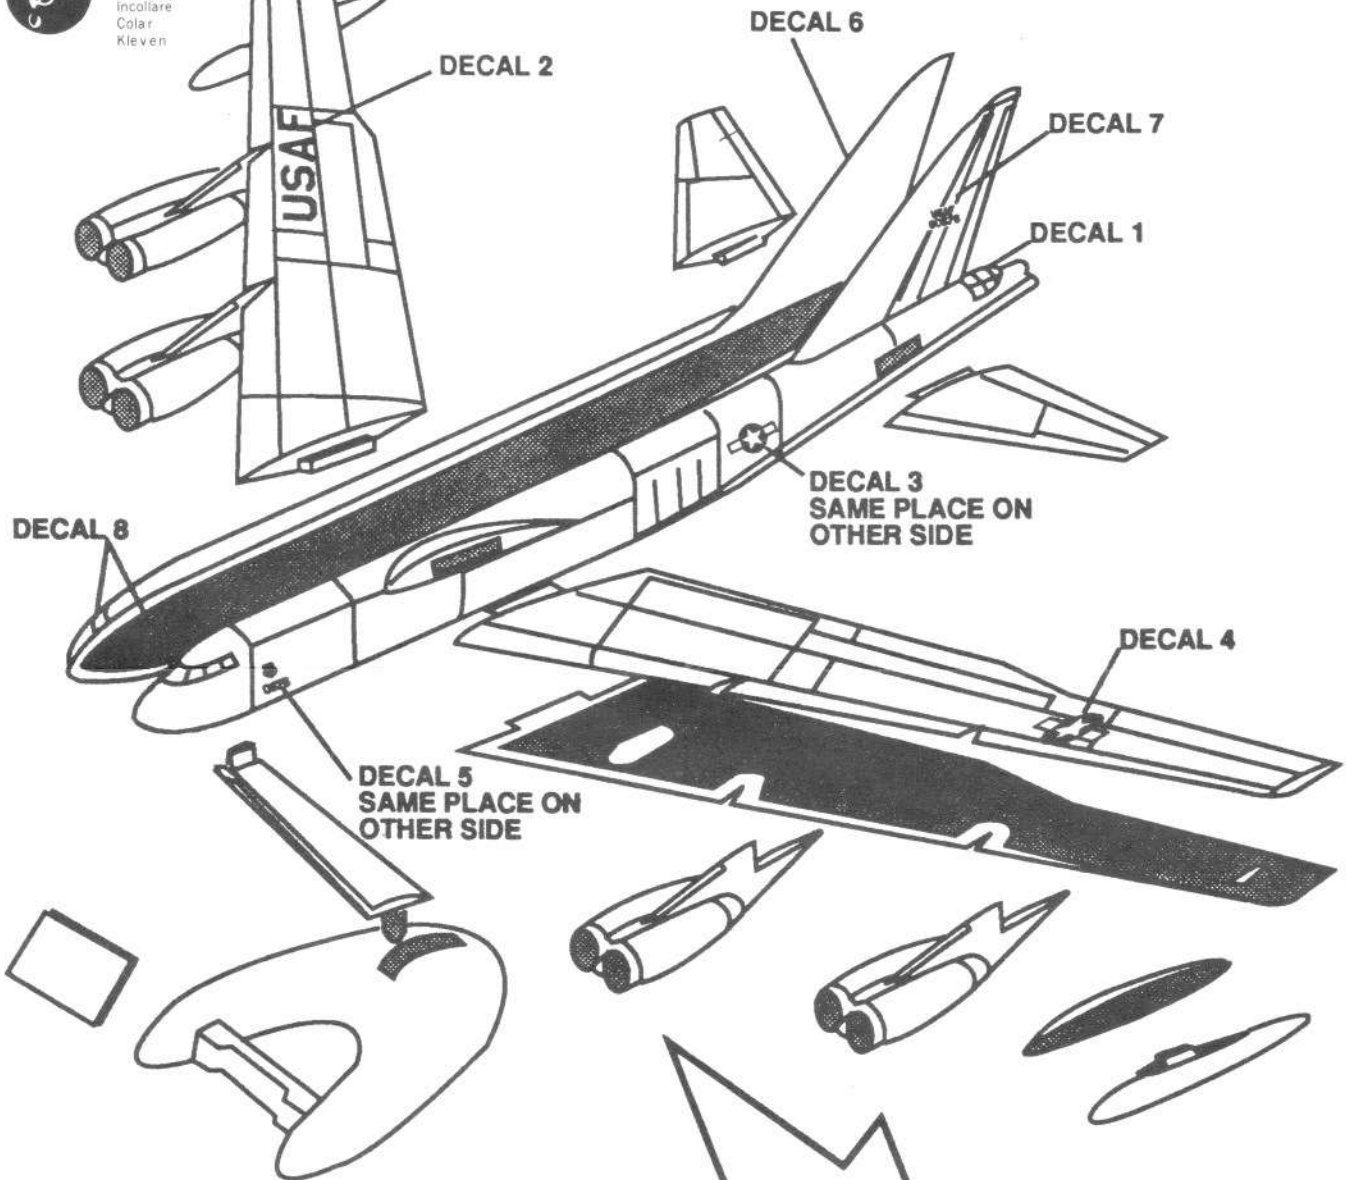

B-52 STRATOFORTRESS

1/320 Scale

ACADEMY

HOBBY MODEL KITS

Cement Parts
Coller
Kleben
Pegar
Incollare
Colar
Kleven