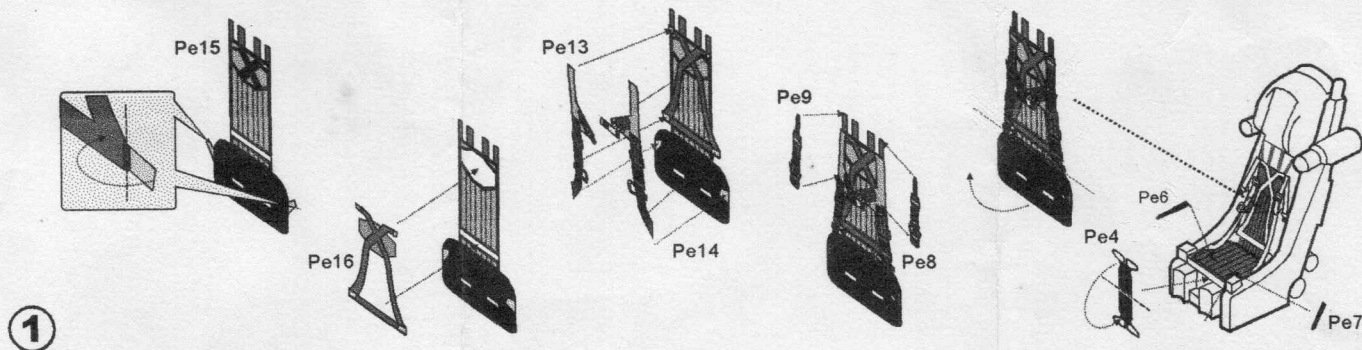

PE for Su-33

For Hasegawa

1/72

CDM 72016

更多产品请访问 www.dreammodel.com.cn