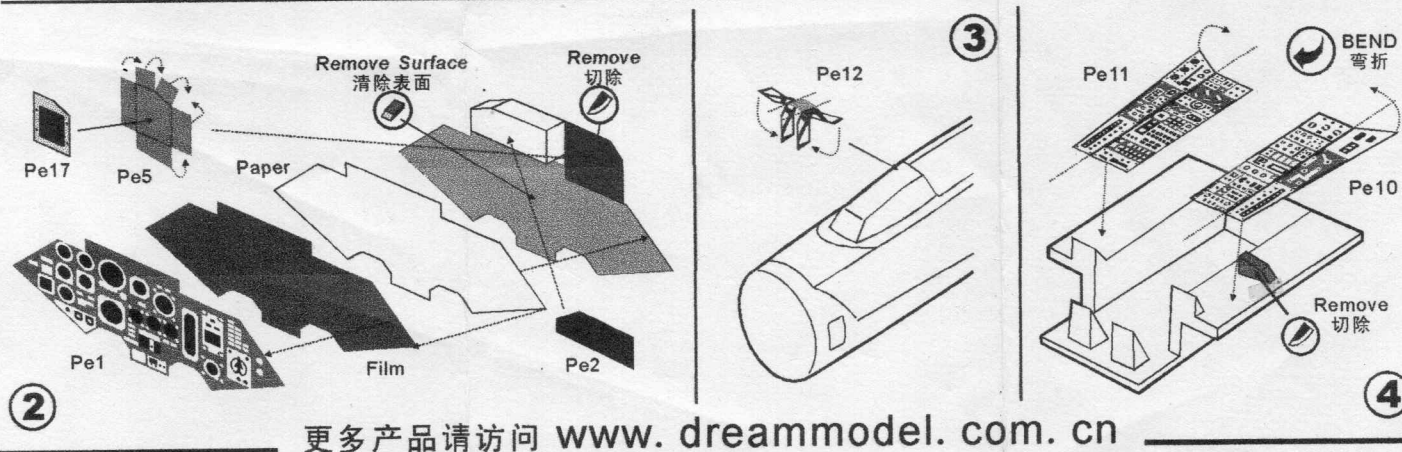

PE for Su-33

For Hasegawa

1/72

CDM 72016

更多产品请访问 www.dreammodel.com.cn