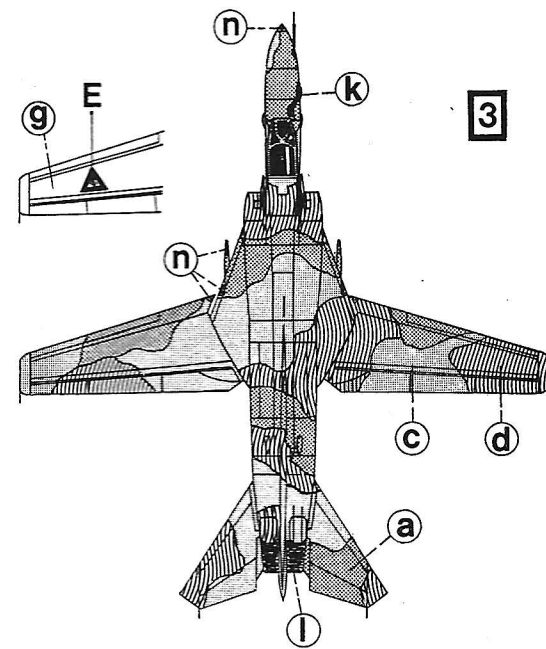

Humbrol	Model Master
a	Dark Green FS 34079	116	1710
b	Mid Green FS 34226	78	—
c	Sand FS 33613	148	1709
d	Earth Brown FS 30219	119	1742
e	Mid Brown FS 30215	62	1701
f	Dark Red Brown FS 30206	113	—
g	Light Blue FS 35622	122	1722
h	Light Grey FS 36440	129	1730
i	Light Green FS 14187	131	—
j	Dark Brown FS 30227	187	1704
k	Black FS 37038	33	1749
l	Steel	Metal-cote	1780
m	Aluminium	Metal-cote	1781
n	Radome Grey FS 36173	156	—
o	Olive Green FS 34052	75	—
p	Light Olive FS 34097	105	1712
q	Tan FS 33303	84	—
r	Pale Grey FS 36495	147	1732

Refuelling probe: MIRAGE F-1
KM-1 Ejection Seat: MMD "True Details"

Model kits are produced by: Academy, Hasegawa.
External stores: Dragon, Mastercraft, Heller (Exocet).

MIG-27/-23BN FLOGGER J/H

72-017

©Rogoz