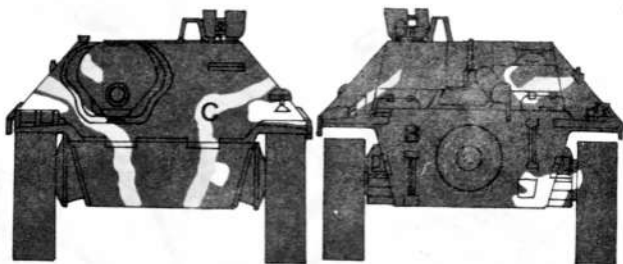

LENGTH OVERALL: 16 FT.
HEIGHT: 7 FT.
WIDTH: 8.4 FT.
WIDTH OF TRACK: 13.8 IN.
GROUND CLEARANCE: 16 IN.

ARMAMENT

ONE 7.5 cm. PAK, CALIBER LENGTH 48.
ONE 7.9 mm. MG. 34 (MOUNTED ON ROOF AND
REMOTE CONTROLLED).

ENGINE

EPA (TYPE T2), 6 CYLINDERS, IN LINE, 158 HP AT 2,600 RPM,
GASOLINE, LIQUID-COOLED.

PERFORMANCE

SPEED: 24 MPH ON ROADS;
10 MPH CROSS-COUNTRY.
CLIMBING ABILITY: 37° (75 %) SLOPE.
TRENCH CROSSING ABILITY: 4.3 FT.
FORDING DEPT: 35 IN.
FUEL CONSUMPTION: 1.3 MI/GAL. ON ROADS;
0.7 MI/GAL. CROSS-COUNTRY.
FUEL CAPACITY: 85 GAL. IN TWO TANKS.

VERDE CHIARO
 LIGHT GREEN
 VERT CLAIR
 HELL GRÜN
 VERDE CLARO

SABBIA
 SAND
 SABLE
 SAND
 ARENA

KIT 8011
 HETZER