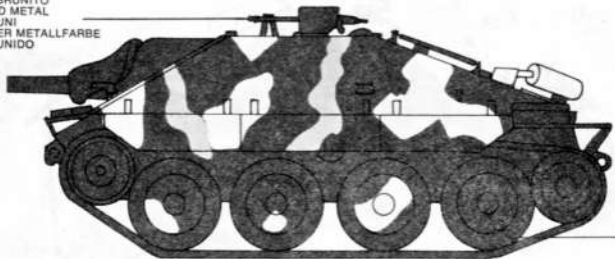

METALLO BRUNITO
BURNISHED METAL
METAL BRUNI
BRÜNIERTER METALLFARBE
METAL BRUNIDO