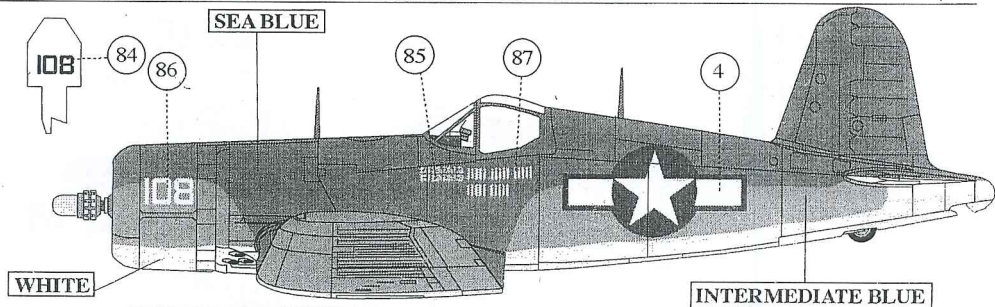

FG-1A, BuNo.14056, VMF-121, Capt.FE.PIERCE (6 kills), Peleliu, November 1944

F4U-1A, VMF-111, Maj.G.L.HOLLOWELL (8 kills), Guadalcanal, November 1943