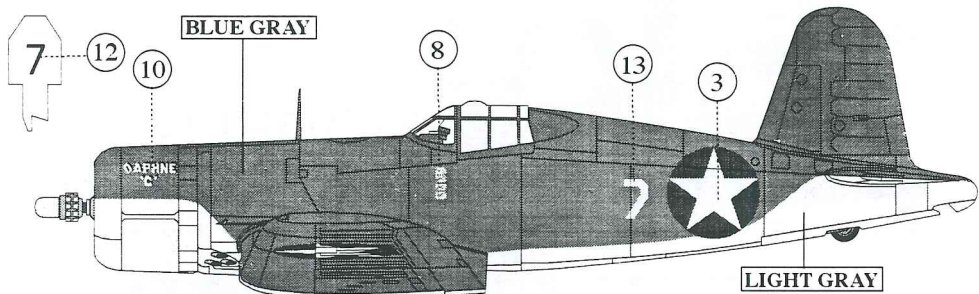

F4U-1A, BuNo.17735, VMF-215, Capt. A.R. CONANT (6 kills) Torokina, January 1944

F4U-1, VMF-124, Lt. K.A. WALSH (21 kills) USMC, Solomon Islands, May 1943

F4U-1, VMF-124, Lt. K.A. WALSH (21 kills) Munda, August 1943