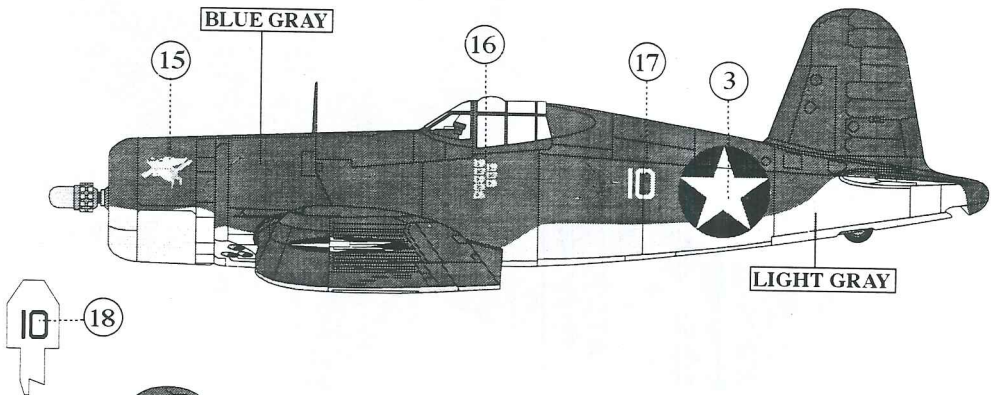

F4U-1A, BuNo.17883, VMF-214, Maj. G. BOYINGTON (28 kills), Vella Lavella, December 1943