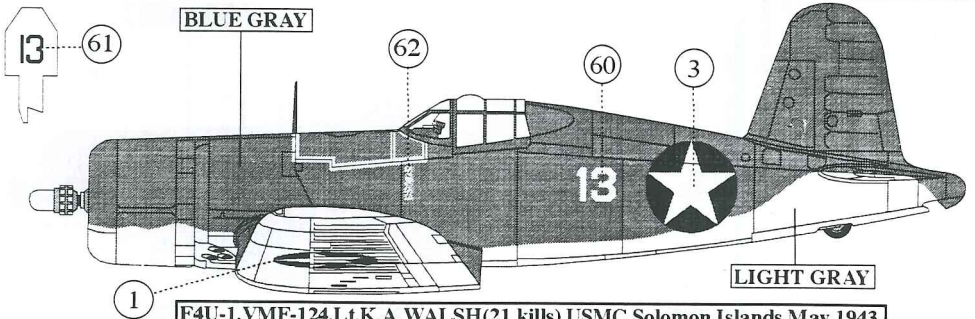

F4U-1A, BuNo.17735, VMF-215, Capt. A.R. CONANT (6 kills) Torokina, January 1944

F4U-1, VMF-124, Lt. K.A. WALSH (21 kills) USMC, Solomon Islands, May 1943

F4U-1, VMF-124, Lt. K.A. WALSH (21 kills) Munda, August 1943