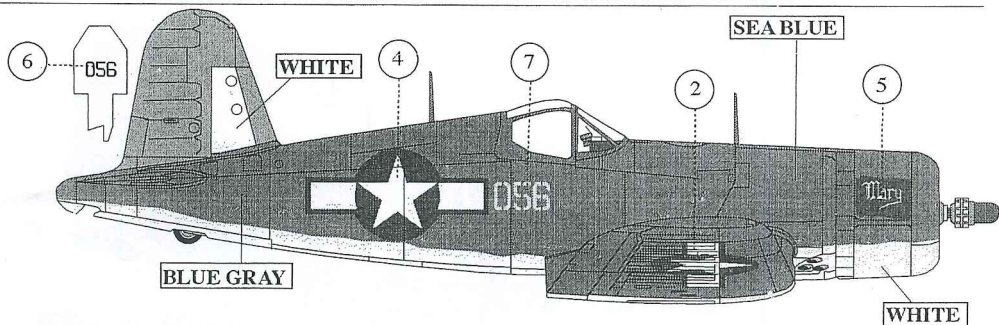

F4U-1A, VF-17, L.H.A.MARCH (5 kills), Bougainville, May 1944

FG-1A, BuNo.14056, VMF-121, Capt.FE.PIERCE (6 kills), Peleliu, November 1944