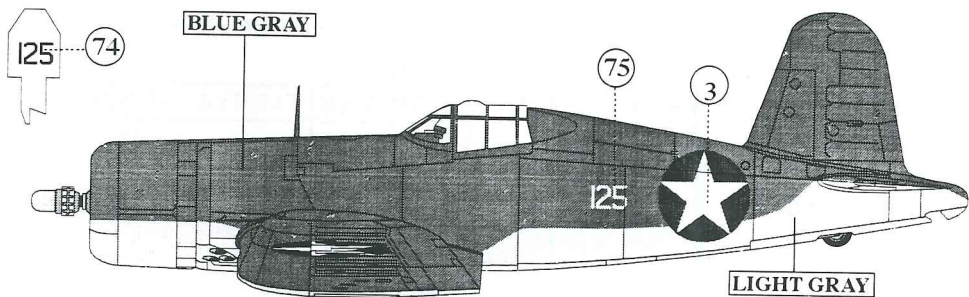

F4U-1, VMF-213, 1st Lt. W. J. THOMAS (18 kills), Guadalcanal, July 1943

F4U-1, BuNo. 02487, VMF-221, 2nd Lt. D. L. BACH, (5 kills), Guadalcanal, July 1943