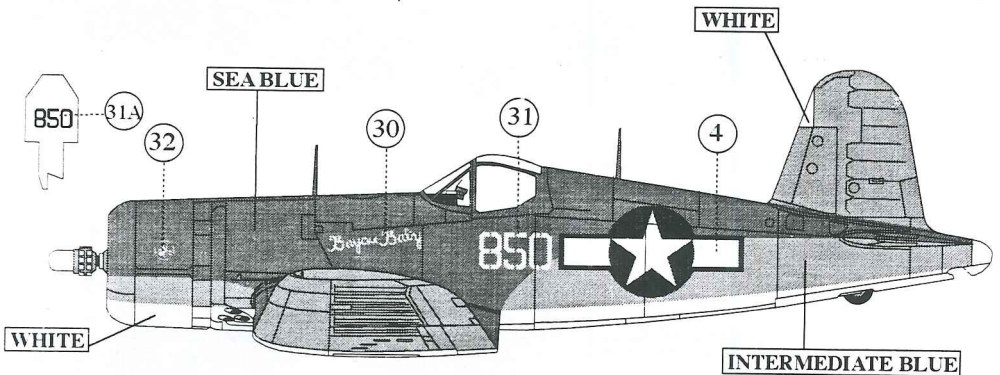

F4U-1, BuNo. 02435, VMF-225, Vella Lavella, November 1943