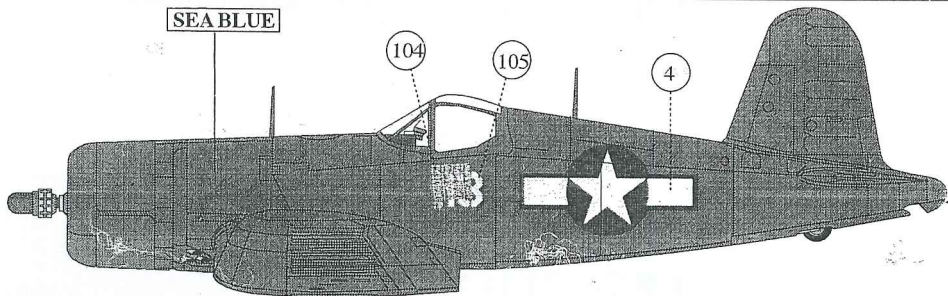

F4U-2, VMF(N)-532, Maj. E. H. VAUGHAN, January 1944

F4U-4, BuNo. 80879, VMF-222, Capt. K. A. WALSH (21 kills), Okinawa, June 1945

F4U-1D, VMF-913, 1st Lt. P. C. DELONG (11 kills), MCAS Cherry Point, North Carolina 1944