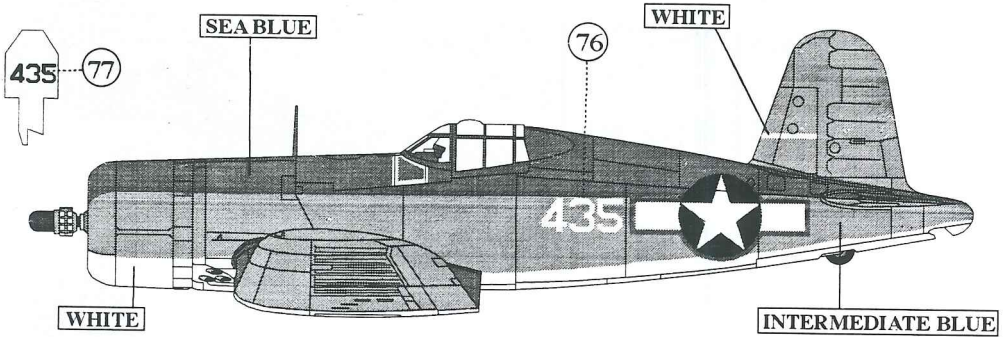

F4U-1, BuNo. 02435, VMF-225, Vella Lavella, November 1943