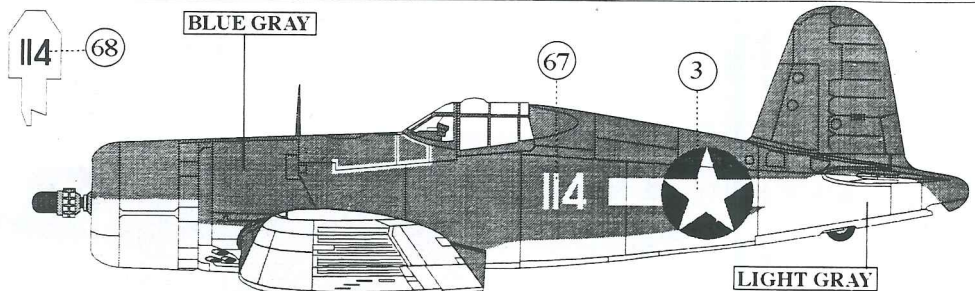

F4U-1A, BuNo.17735, VMF-215, Capt. A.R. CONANT (6 kills) Torokina, January 1944

F4U-1, VMF-124, Lt. K.A. WALSH (21 kills) USMC, Solomon Islands, May 1943

F4U-1, VMF-124, Lt. K.A. WALSH (21 kills) Munda, August 1943