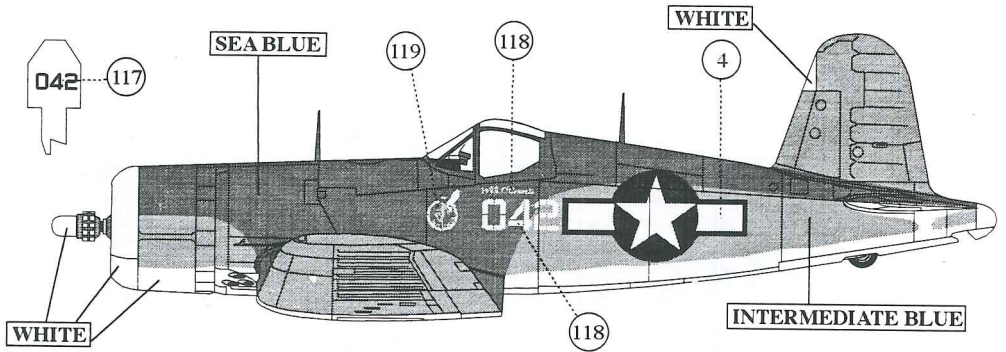

F4U-1A, VF-111, Gilbert Island, 1944

F4U-1, BuNo. 50042 VMF-321, Lt. L.L. O'CONNELL, 1943