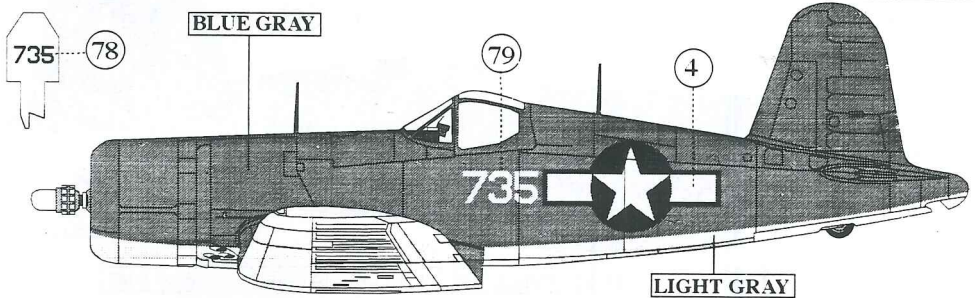

F4U-1A, BuNo.17735, VMF-215, Capt. A.R. CONANT (6 kills) Torokina, January 1944

F4U-1, VMF-124, Lt. K.A. WALSH (21 kills) USMC, Solomon Islands, May 1943

F4U-1, VMF-124, Lt. K.A. WALSH (21 kills) Munda, August 1943