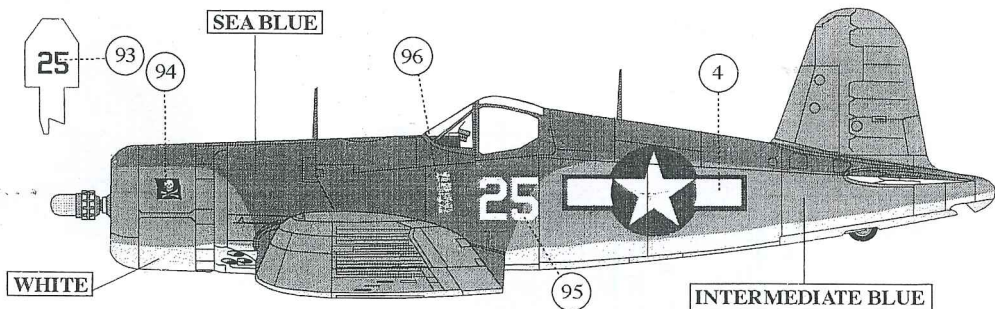

F4U-1A, BuNo.18005, VF-17, Lt. Cdr. R.R.HEDRICK (12 kills), Bougainville, March 1944

F4U-1A, VF-17, L.H.A.MARCH (5 kills), Bougainville, May 1944