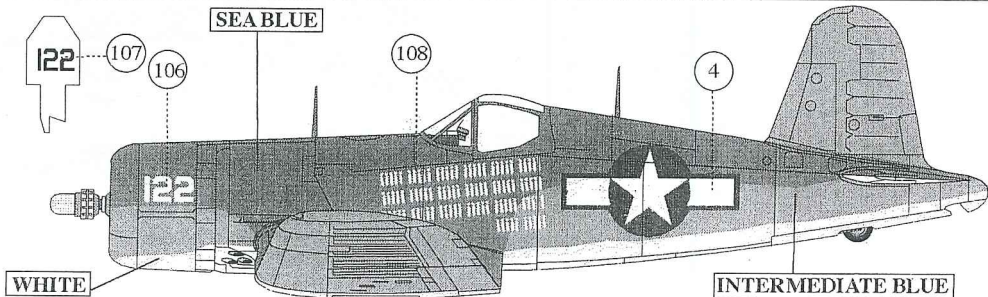

F4U-2, VMF(N)-532, Maj. E. H. VAUGHAN, January 1944

F4U-4, BuNo. 80879, VMF-222, Capt. K. A. WALSH (21 kills), Okinawa, June 1945

F4U-1D, VMF-913, 1st Lt. P. C. DELONG (11 kills), MCAS Cherry Point, North Carolina 1944