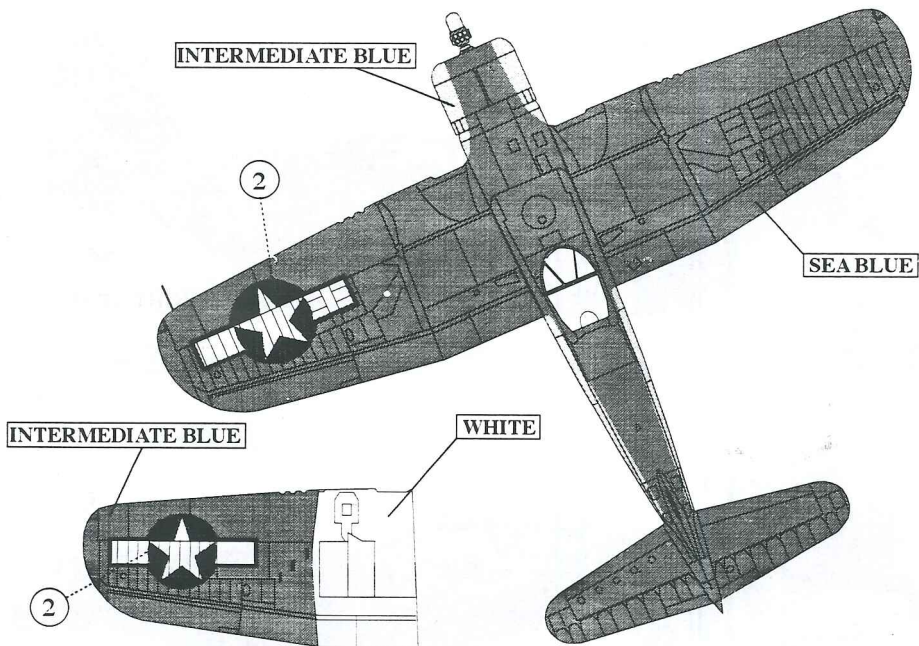

F4U-1, BuNo. 17590, VMF-215, Capt. A. R. CONANT (6 kills), Torokina, January 1944

SOURCES

AERO DETAIL, n°25-F4U corsair IN ACTION n°145.-MODEL ART n° 547,F4U;-CORSAIR ACI OF WORLD WAR 2,Osprey n°8,-Scale Aircraft Modelling Volume 20 number 11,-SAM international various number,-DETAIL & SCALE, nr. 55 and 56,-

COLOUR GUIDE

COLOUR	FS 595 B	HUMBROL	MOLAK	TAMIYA	GUNZE	MODEL M
BLUE GRAY	35189	+145F	+35237 F		+337 SG	+1721 F
NATURAL METAL	37178	11G	24G	XF16F	8G	1546G
BLACK	37038	21G	2G	X1G	H2G	1747G
RED	31136	+153 F	+M7F	XF 7	413 F	1705 F
YELLOW	33538	154 F	33538 F		329 G	1708F
LIGHT GRAY	36440	129 SG	36440 F		11G	1730F
WHITE	37875	34 F	1MF	XF2 F	62F	1768 F
SEA BLUE	35042	181 G	15042G	XF17F	71G	1717G
INTERMEDIATE BLUE	35164	144 F	35164F	+XF18F	42SG	1720 F