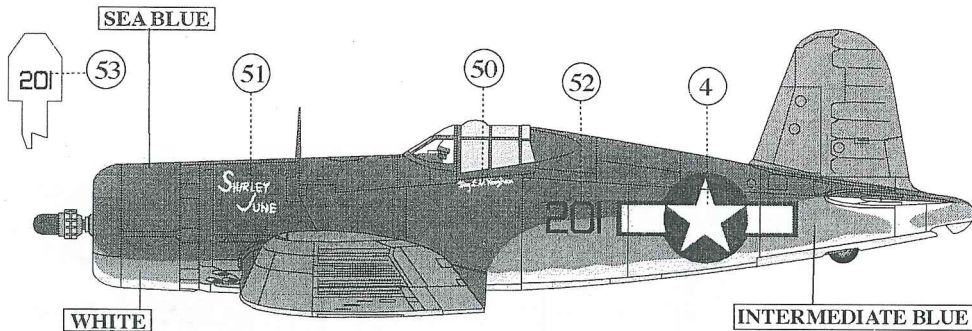

F4U-1A, VMF-111, Maj.G.L.HOLLOWELL (8 kills), Guadalcanal, November 1943

F4U-2, VMF(N)-532, Maj. E. H. VAUGHAN, January 1944