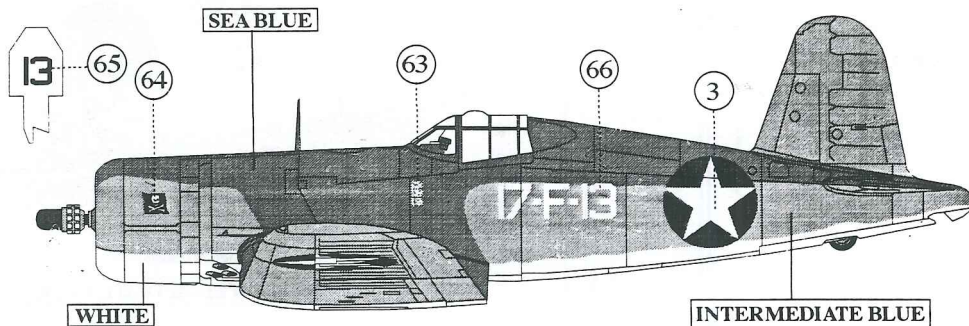

F4U-1, BuNo.02714, VMF-215, Maj. R.G. OWENS (7 kills), Munda, August 1943

F4U-1, VF-17, Lt. (jg) J.A. HALFORD (3 kills), USS Bunker Hill, August 1943