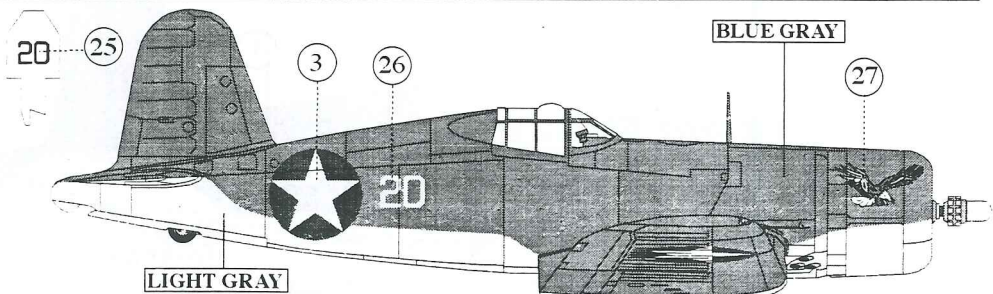

F4U-1, VMF-213, Lt. G.C. DEFABIO (3 kills), Guadalcanal, July 1943

F4U-1, VMF-213, 1st Lt. F.R. GARISON (2 kills), Guadalcanal, July 1943