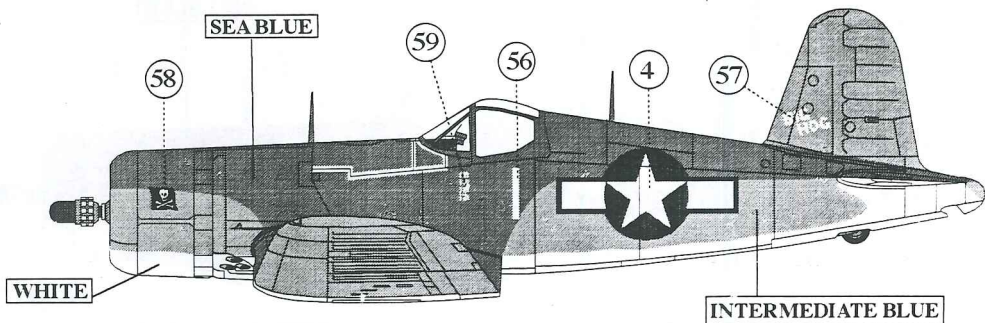

F4U-1, VF-17, Lt. (jg) J.A. HALFORD (3 kills), USS Bunker Hill, August 1943

F4U-1A, BuNo.17649, VF-17, Lt. Cdr. J.T. BLACKBURN (11 kills), Ondonga, November 1943