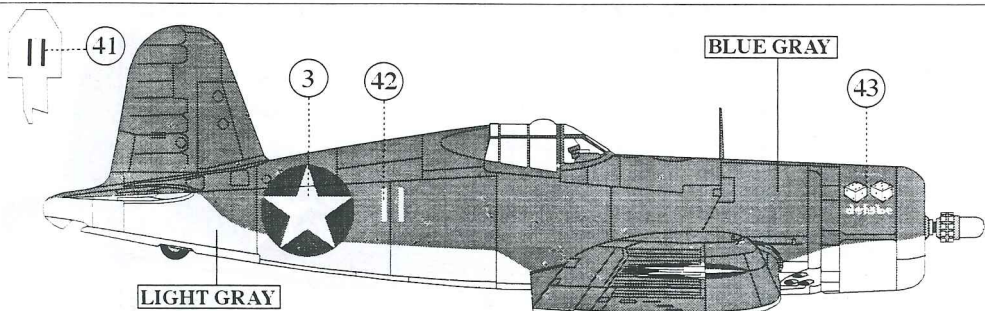

F4U-1 BuNo.03829, VMF-213, Capt. J.N. CUPP (12 kills), Munda, september 1943

F4U-1, VMF-213, Lt. G.C. DEFABIO (3 kills), Guadalcanal, July 1943