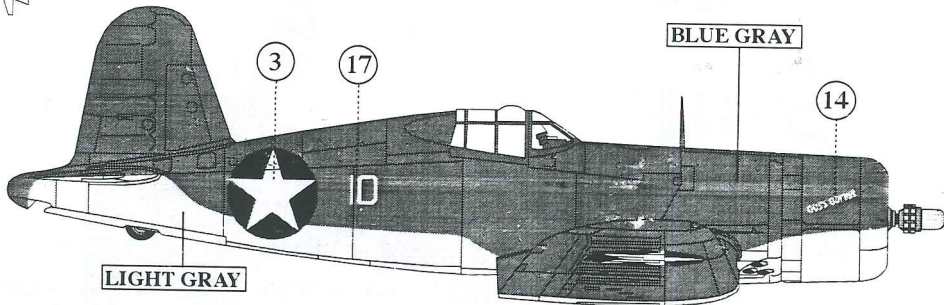

F4U-1, VMF-213, 1st Lt. W. J. THOMAS (18 kills), Guadalcanal, July 1943