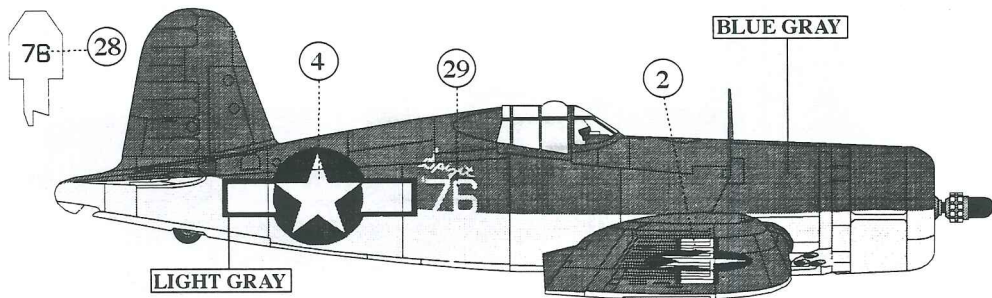

F4U-1, VMF-213, 1st Lt. F.R. GARISON (2 kills), Guadalcanal, July 1943

F4U-1, BuNo.02714, VMF-215, Maj. R.G. OWENS (7 kills), Munda, August 1943