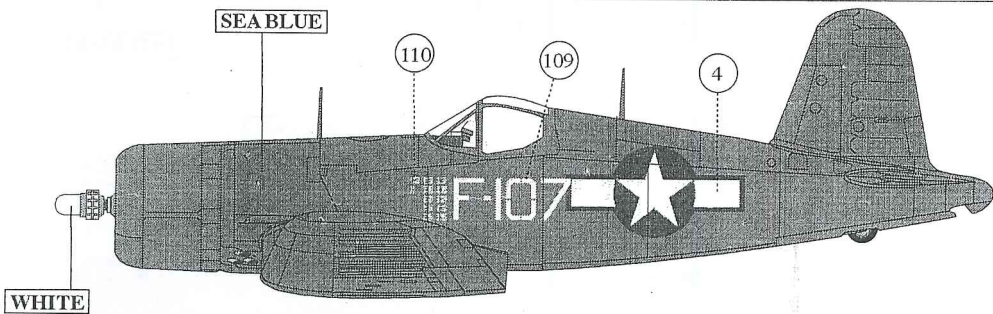

F4U-2, VMF(N)-532, Maj. E. H. VAUGHAN, January 1944

F4U-4, BuNo. 80879, VMF-222, Capt. K. A. WALSH (21 kills), Okinawa, June 1945

F4U-1D, VMF-913, 1st Lt. P. C. DELONG (11 kills), MCAS Cherry Point, North Carolina 1944