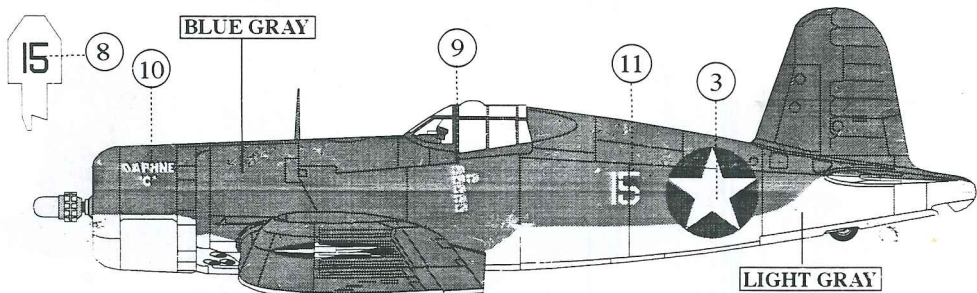

F4U-1 BuNo.02350, VMF-213, Capt. J.N. CUPP (12 kills), Guadalcanal, July 1943

F4U-1 BuNo.03829, VMF-213, Capt. J.N. CUPP (12 kills), Munda, september 1943