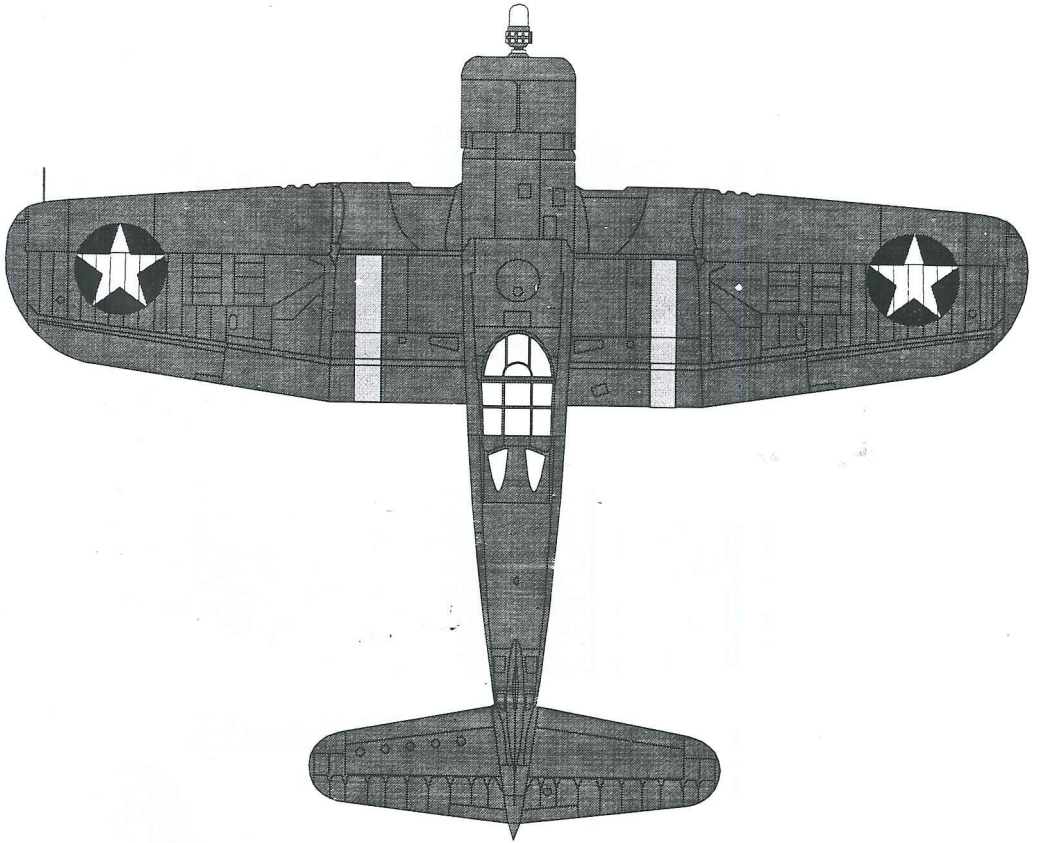

F4U-1A, BuNo. 49850, VMF-217, Guam, September 1944