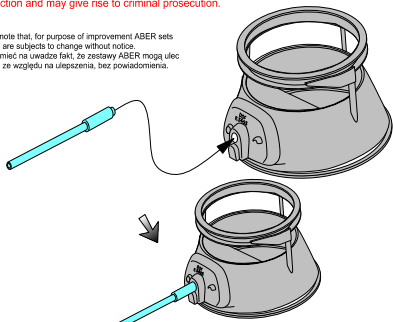

**37 mm M6 US barrel for M8 Greyhound, M3,
M3A1, M3A3, M3A4 Lee**

*Lufa do amerykańskich pojazdów: M8 Greyhound, M3,
M3A1, M3A3, M3A4 Lee*

1/72 scale update

ABER® 72 L-26

WWW.ABER.NET.PL

Made in Poland © 2004

WARNING

OSTRZEŻENIE