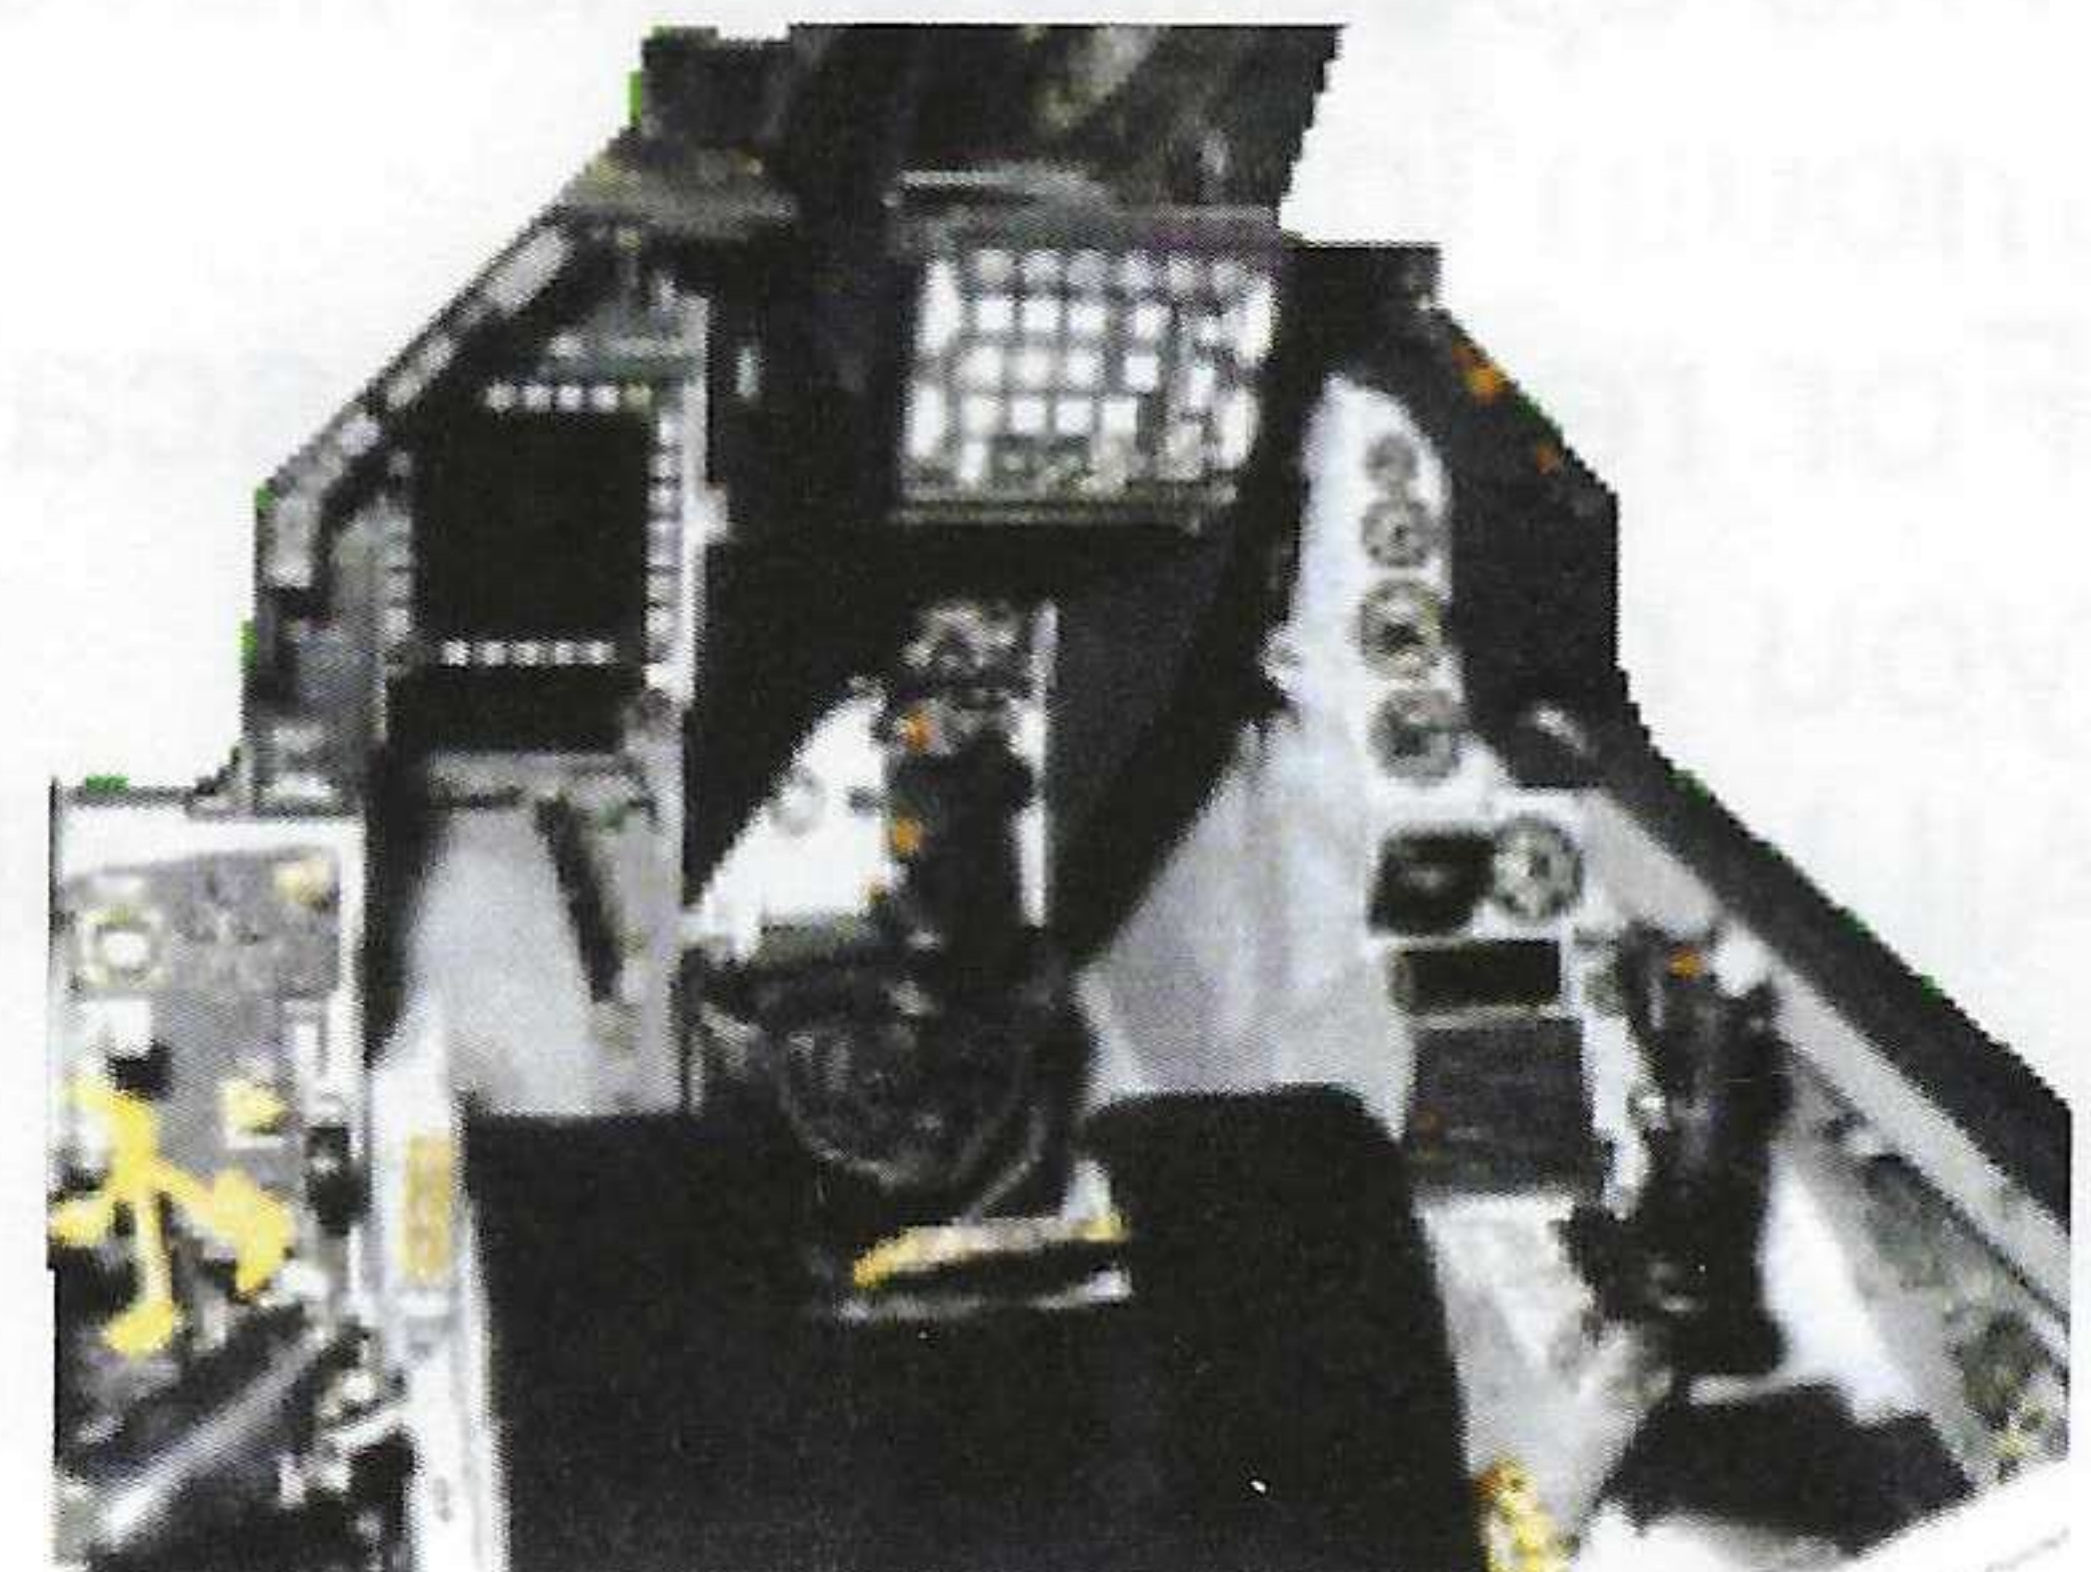

# F-16D VISTA 2022 X-62

FS 17875  
WHITE

FS 15044

FS 22510  
ORANGE

BLACK

The specific plane have an General Electric engine and the large air mouth intake  
For represent it in scale you will need any block 30-40-50 F-16D you can find.

All leading edges on plane is painted with protective paint on grey

Designed by  
Orestis Petroutopoulos

<https://www.facebook.com/Procal-Decals>

website <https://www.procaldecals.gr/en/>

# F-16D VISTA 2022 X-62

The VISTA is the only F-16 that equipped with 2 flight sticks in pilots cockpit. 1 on standard place and the 2nd between the pilots legs on the central console. Also has 4 ANGLES OF ATTACK probes 2 on standard positions, 1 on upper and 1 on bottom of the radar cone