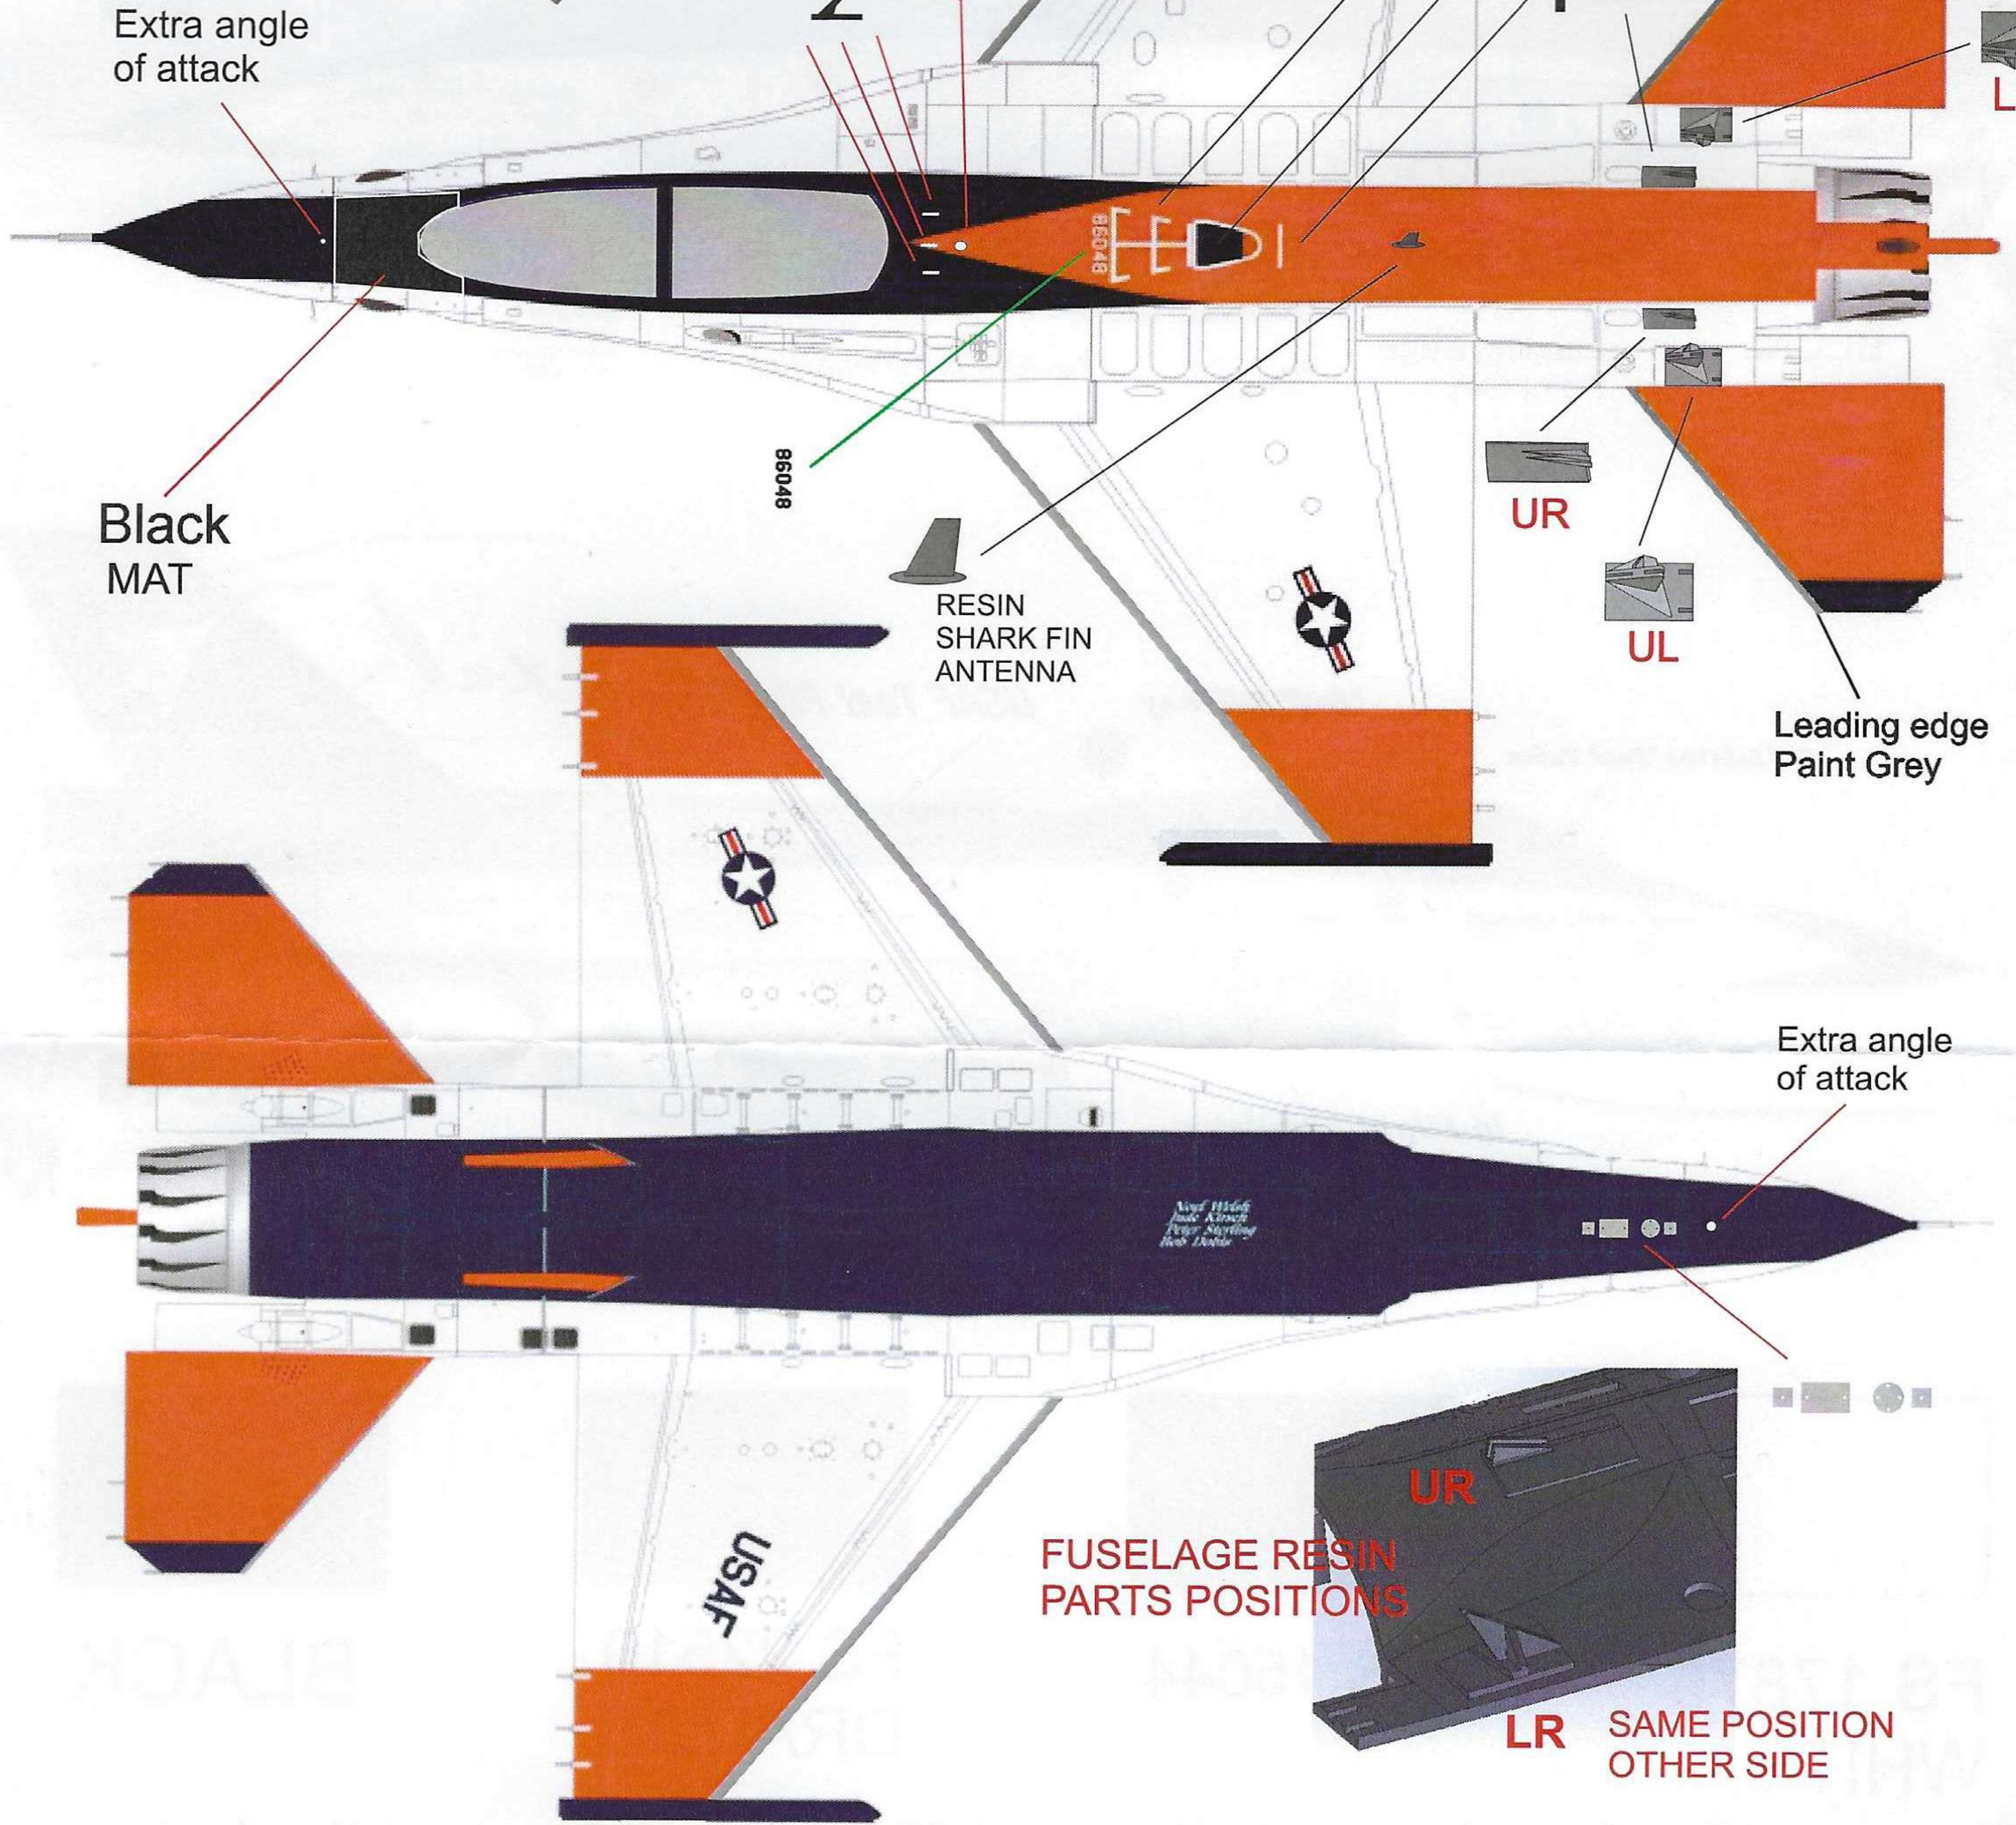

# F-16D VISTA 2022 X-62

FS 17875  
WHITE

FS 15044

FS 22510  
ORANGE

BLACK

The specific plane have an General Electric engine and the large air mouth intake  
For represent it in scale you will need any block 30-40-50 F-16D you can find.

All leading edges on plane is painted with protective paint on grey

Designed by  
Orestis Petroutopoulos

<https://www.facebook.com/Procal-Decals>

website <https://www.procaldecals.gr/en/>

# F-16D VISTA 2022 X-62

The VISTA is the only F-16 that equipped with 2 flight sticks in pilots cockpit. 1 on standard place and the 2nd between the pilots legs on the central console. Also has 4 ANGLES OF ATTACK probes 2 on standard positions, 1 on upper and 1 on bottom of the radar cone