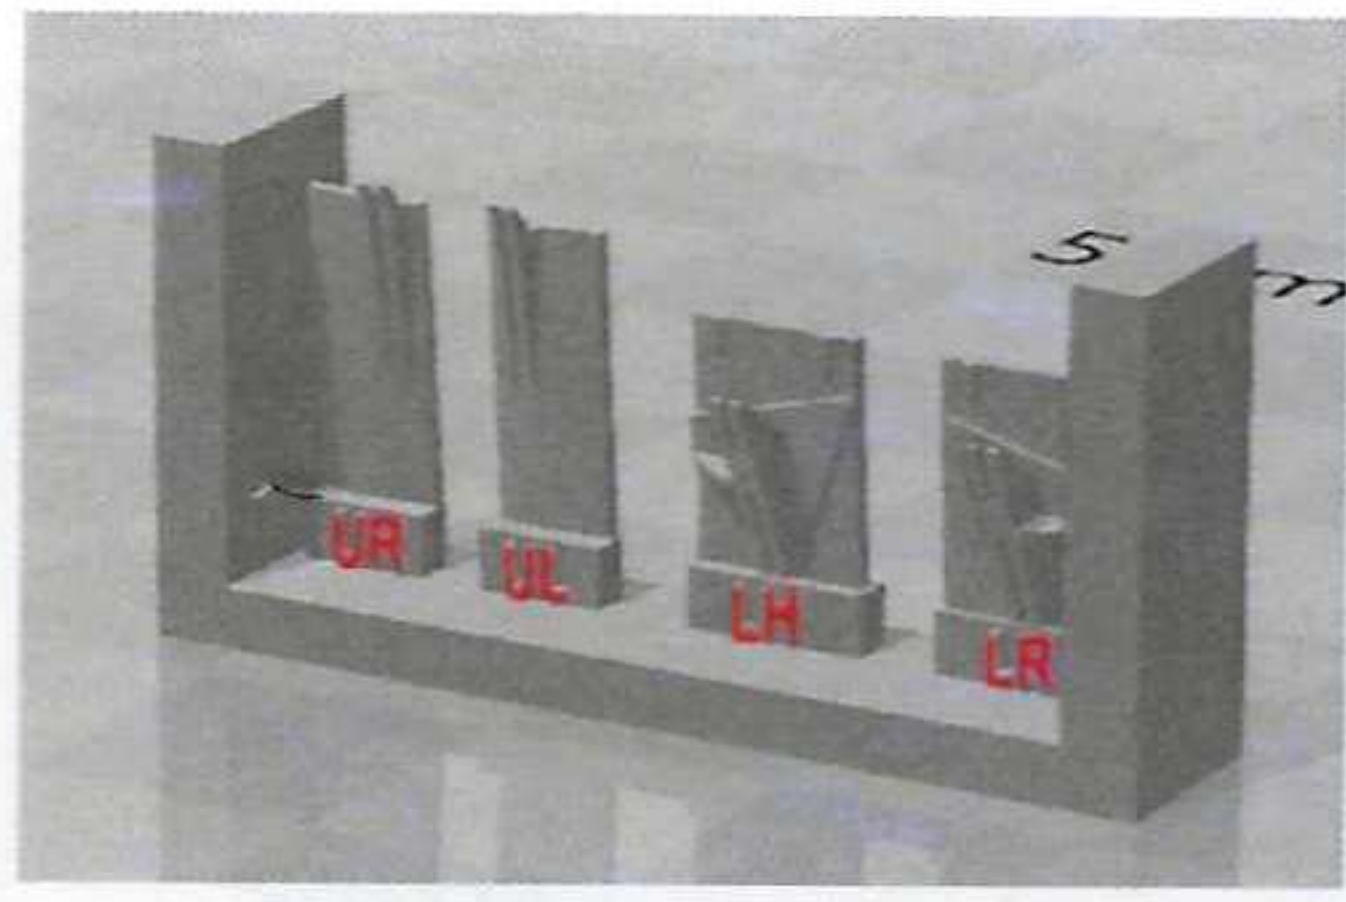

All leading edges on plane is painted with protective paint on grey

Designed by  
Orestis Petroutopoulos

<https://www.facebook.com/Procal-Decals>

website <https://www.procaldecals.gr/en/>

# F-16D VISTA 2022 X-62

The VISTA is the only F-16 that equipped with 2 flight sticks in pilots cockpit. 1 on standard place and the 2nd between the pilots legs on the central console. Also has 4 ANGLES OF ATTACK probes 2 on standard positions, 1 on upper and 1 on bottom of the radar cone