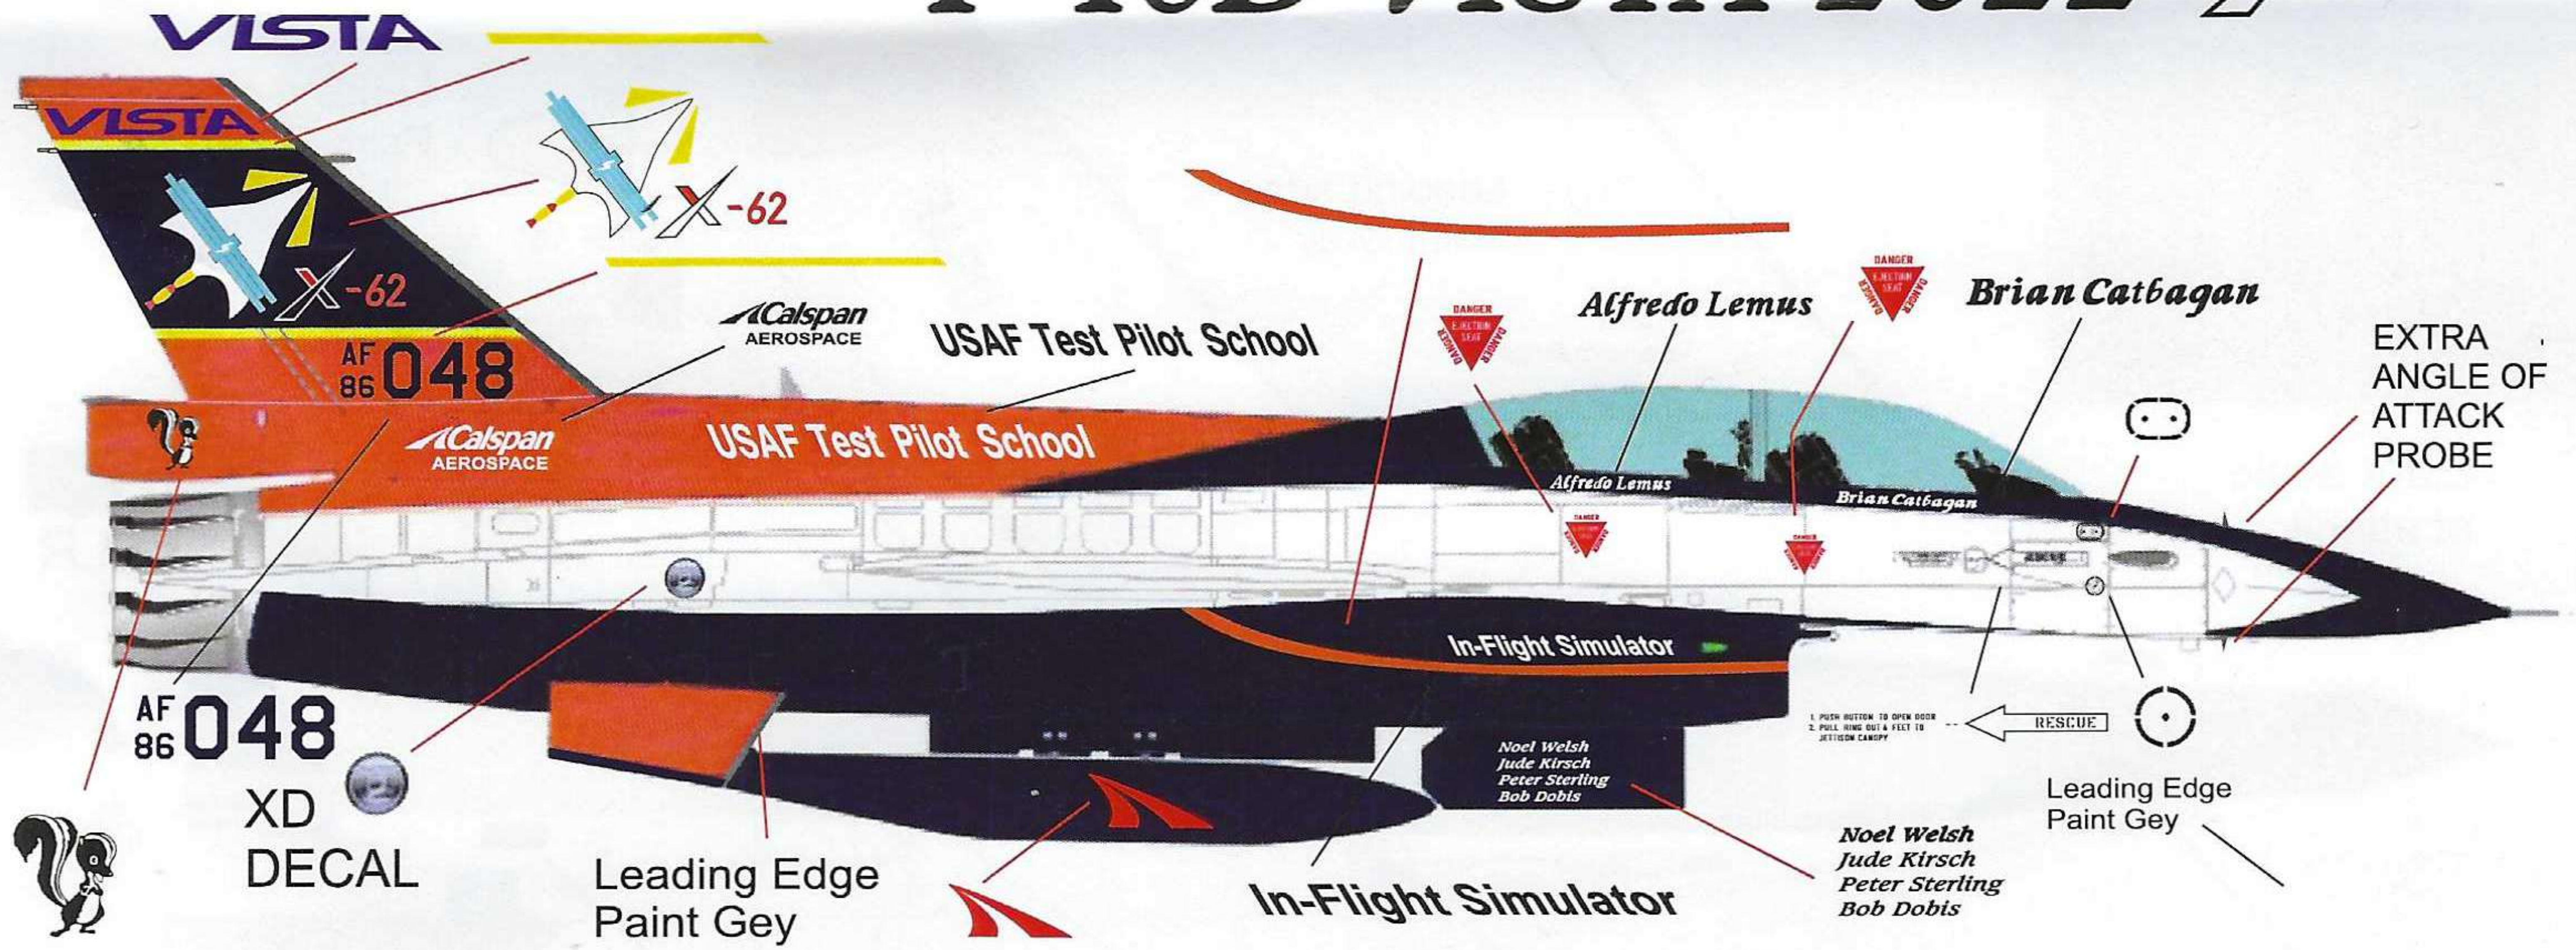

# F-16D VISTA 2022 X-62

FS 17875  
WHITE

FS 15044

FS 22510  
ORANGE

BLACK

The specific plane have an General Electric engine and the large air mouth intake  
For represent it in scale you will need any block 30-40-50 F-16D you can find.

All leading edges on plane is painted with protective paint on grey

Designed by  
Orestis Petroutopoulos

<https://www.facebook.com/Procal-Decals>

website <https://www.procaldecals.gr/en/>

# F-16D VISTA 2022 X-62

The VISTA is the only F-16 that equipped with 2 flight sticks in pilots cockpit. 1 on standard place and the 2nd between the pilots legs on the central console. Also has 4 ANGLES OF ATTACK probes 2 on standard positions, 1 on upper and 1 on bottom of the radar cone