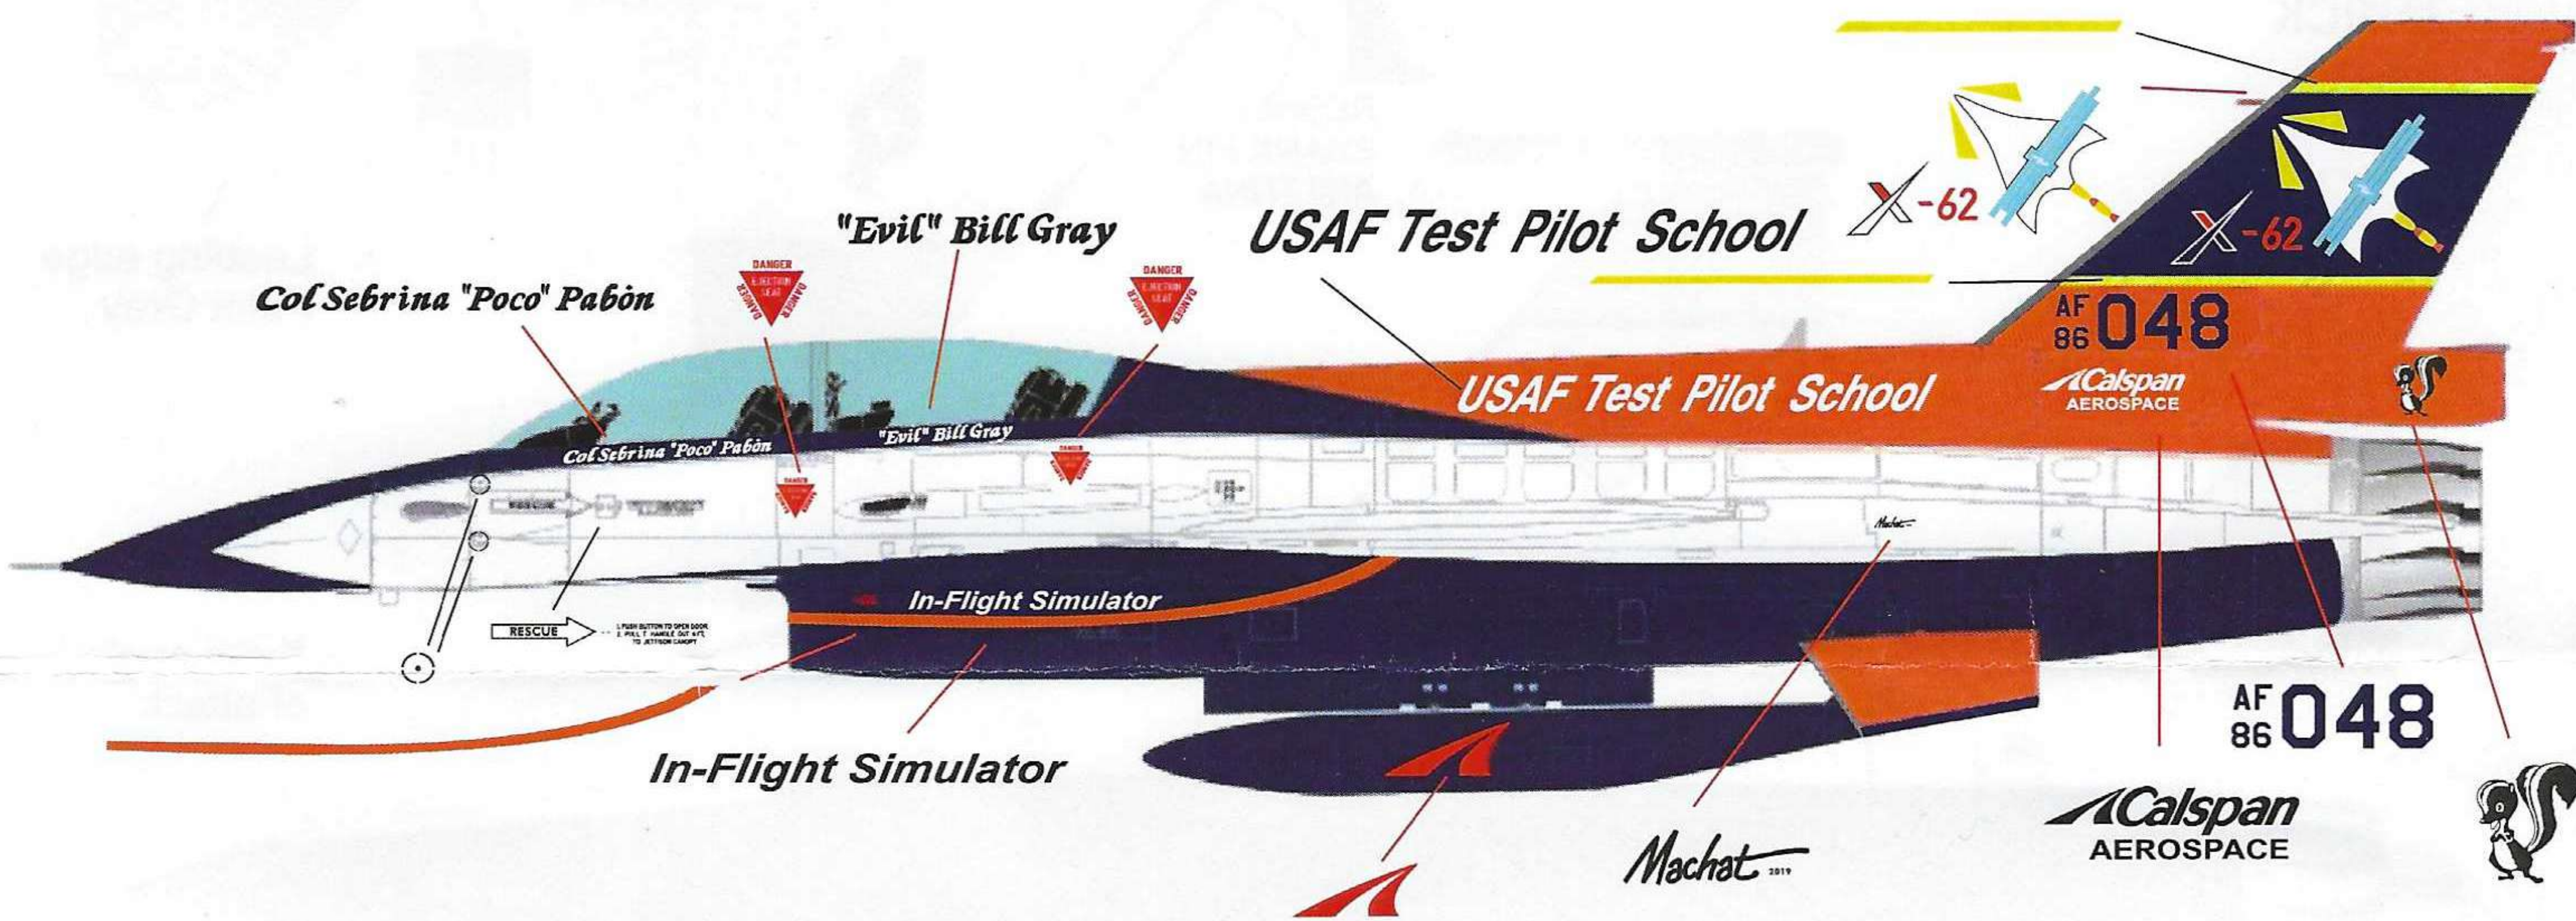

# F-16D VISTA 2022 X-62

FS 17875  
WHITE

FS 15044

FS 22510  
ORANGE

BLACK

The specific plane have an General Electric engine and the large air mouth intake  
For represent it in scale you will need any block 30-40-50 F-16D you can find.

All leading edges on plane is painted with protective paint on grey

Designed by  
Orestis Petroutopoulos

<https://www.facebook.com/Procal-Decals>

website <https://www.procaldecals.gr/en/>

# F-16D VISTA 2022 X-62

The VISTA is the only F-16 that equipped with 2 flight sticks in pilots cockpit. 1 on standard place and the 2nd between the pilots legs on the central console. Also has 4 ANGLES OF ATTACK probes 2 on standard positions, 1 on upper and 1 on bottom of the radar cone