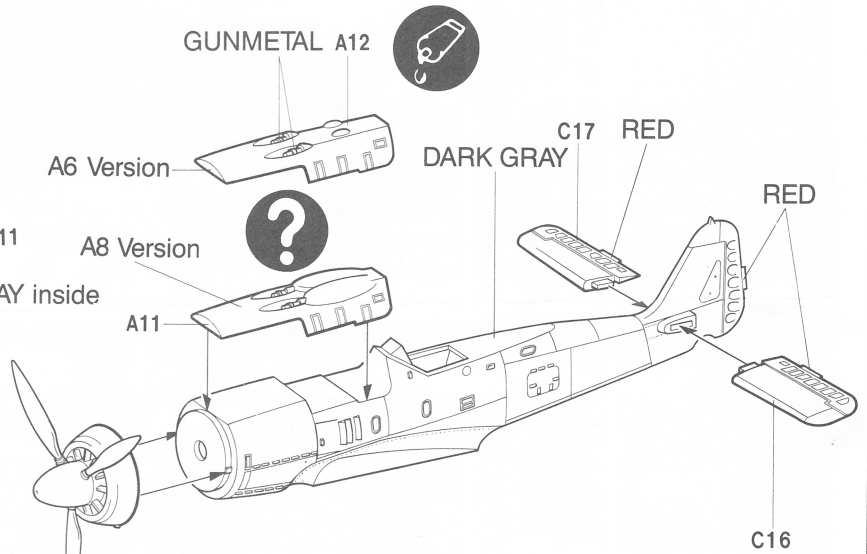

FOCKE-WULF FW190A6/8

The Focke-Wulf Fw 190A-8 Würger (Butcher Bird), was the last production version of the Fw 190 series with a radial engine. In 1944 over 1300 of these aircraft were built, more than any other Fw 190 version. The engine was an MW-50 boosted, (methanol-water), twin row, fourteen cylinder, BMW 801 D-2. This engine combination produced 1700 h.p. for take-off and up to 1440 h.p. at 18,700 feet. Normal armament was made up of two MG 151 cannons in each wing and two MG 131 cannons in the fuselage, however, a common addition to this was a WB 151/20 gun pack mounted under each wing. When an Fw 190A-8 was fitted with these gun packs they were redesignated as Fw 190A-8/R-1. The decals in this kit are for an Fw 190A-8 of the III/JG "Grün Herz".

1. Cockpit

2. Interior

3. Engine

4. Fuselage

5. Wing

6. Landing Gear

7. Landing Gear Attachment

8. Drop Tank/Bomb