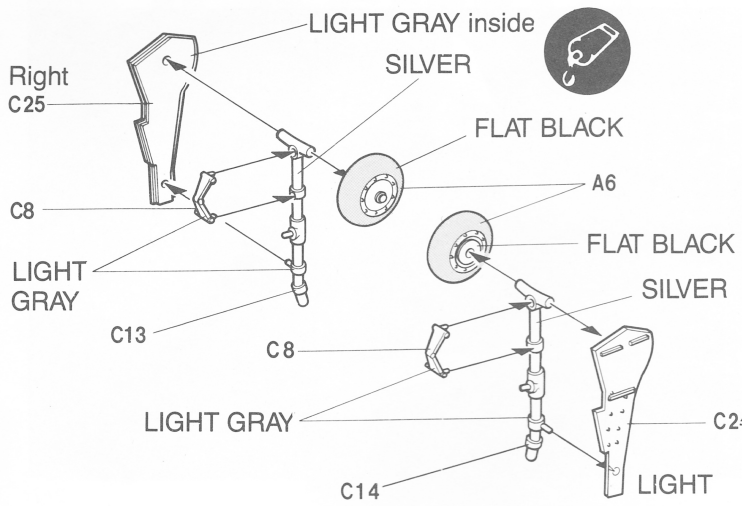

1. Cockpit

2. Interior

3. Engine

4. Fuselage

5. Wing

6. Landing Gear

7. Landing Gear Attachment

8. Drop Tank/Bomb

9. Wing Attachment

10. Final Assembly (Lower)

11. Final Assembly (Upper)

Painting and Decal Placement.

ENGLISH	FRENCH	GERMAN	SPANISH	ITALIAN
BLACK	NOIR	SCHWARZ	NEGRO	NERO
SILVER	ARGENT	SILBERN	PLATA	ARGENTO
GUNMETAL	METALLIC	METALLIC	METALICO	METALLICO
METALLIC	METALLIC	METALLIEK	METALICO	METALLICO
GRAY	GRIS	GRAU	GRIS	GBIGIO
LT GRAY	GRIS CLAIR	HELLGRAU	GRIS CLARO	GRIGIO CHIARO
RED	ROUGE	ROT	ROJO	ROSSO
YELLOW	JAUNE	GELB	AMARILLO	GIALLO
BLUE	BLEU	BLAU	AZUL	BLU
ORANGE	ORANGE	ORANGE	NARANJADO	ARANCIO
GREEN	VERT	GRUN	VERDE	VERDE
BROWN	BRUN	BRAUN	MARRON	MARRONE
FLAT	TERNE	GLANZLOSES	APAGADO	OPACO
CLEAR	CLAIR	KLAR	CLARO	CHIARO