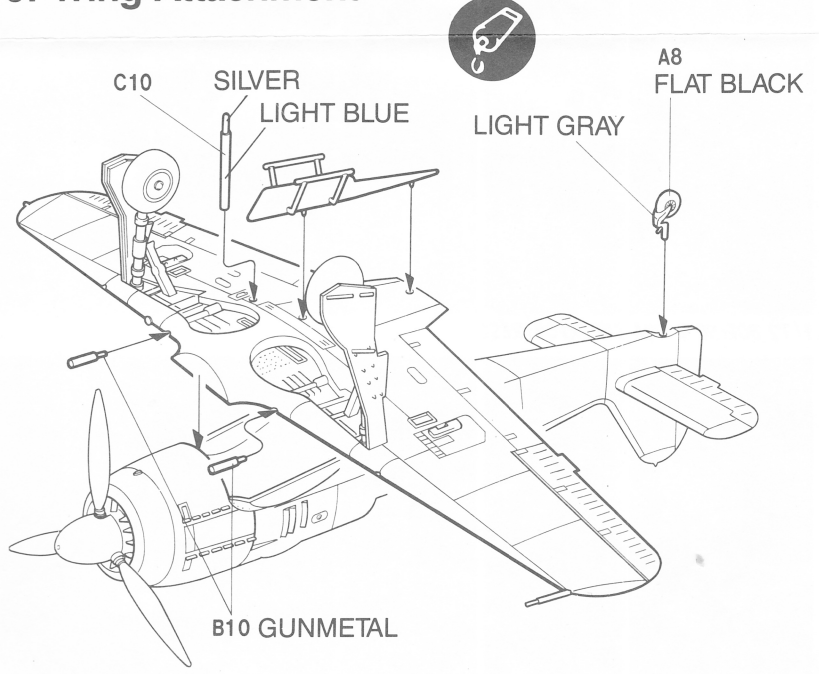

9. Wing Attachment