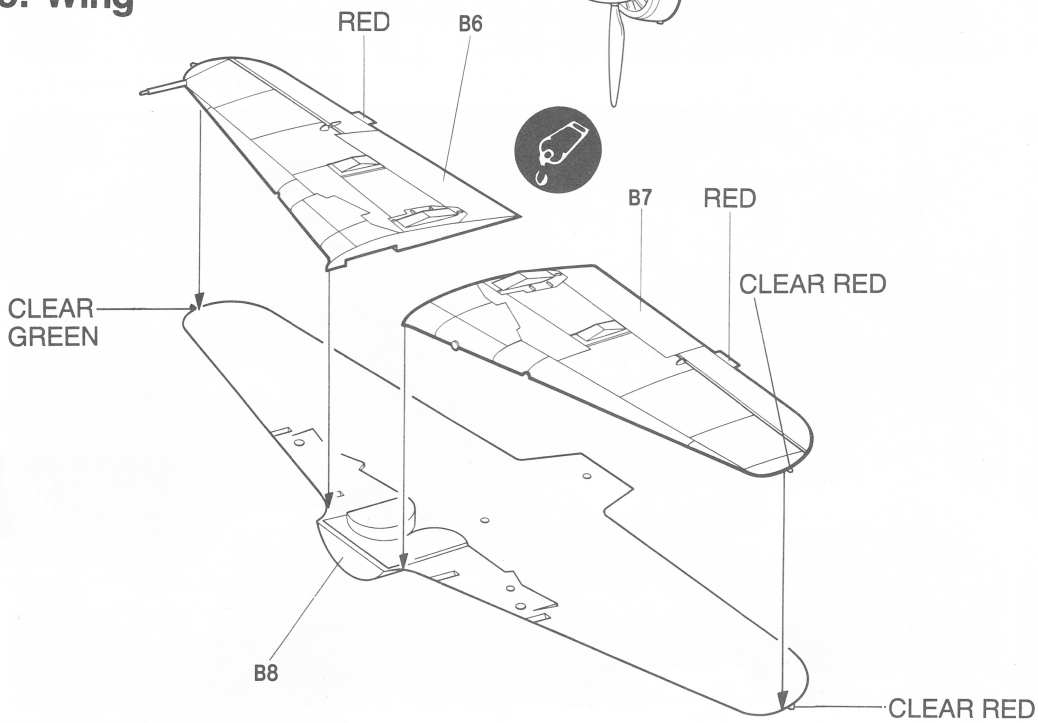

FOCKE-WULF FW190A6/8

The Focke-Wulf Fw 190A-8 Würger (Butcher Bird), was the last production version of the Fw 190 series with a radial engine. In 1944 over 1300 of these aircraft were built, more than any other Fw 190 version. The engine was an MW-50 boosted, (methanol-water), twin row, fourteen cylinder, BMW 801 D-2. This engine combination produced 1700 h.p. for take-off and up to 1440 h.p. at 18,700 feet. Normal armament was made up of two MG 151 cannons in each wing and two MG 131 cannons in the fuselage, however, a common addition to this was a WB 151/20 gun pack mounted under each wing. When an Fw 190A-8 was fitted with these gun packs they were redesignated as Fw 190A-8/R-1. The decals in this kit are for an Fw 190A-8 of the III/JG "Grün Herz".

1. Cockpit

2. Interior

3. Engine

4. Fuselage

5. Wing

6. Landing Gear

7. Landing Gear Attachment

8. Drop Tank/Bomb