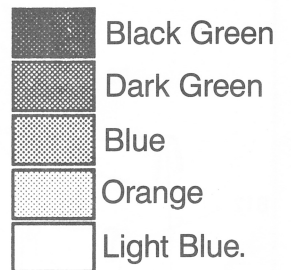

2120

ACADEMY

HOBBY MODEL KITS