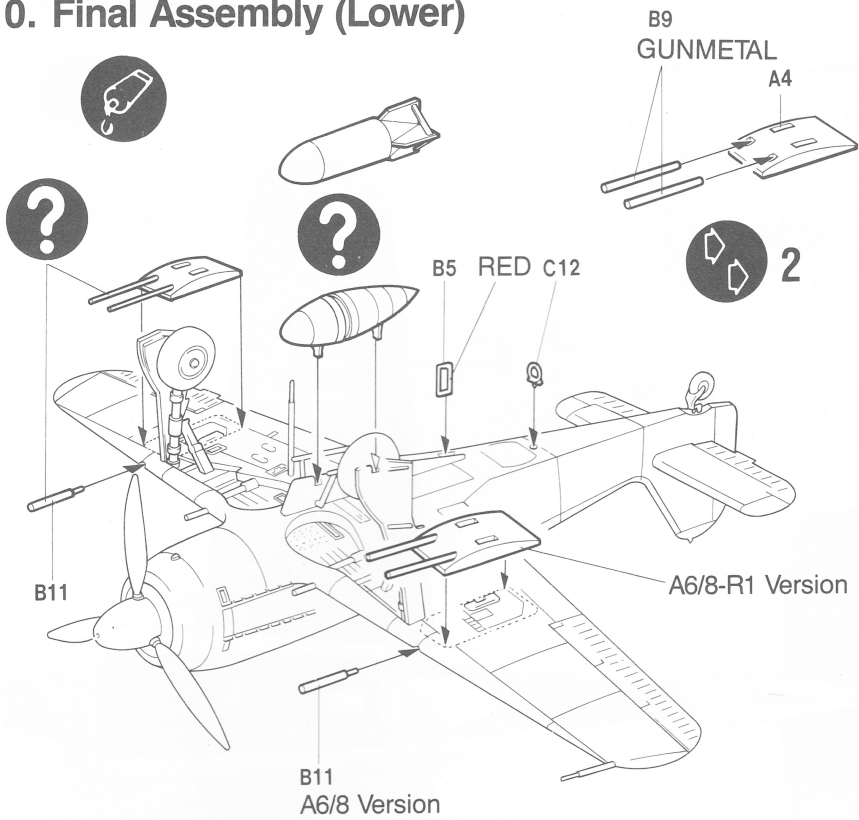

10. Final Assembly (Lower)