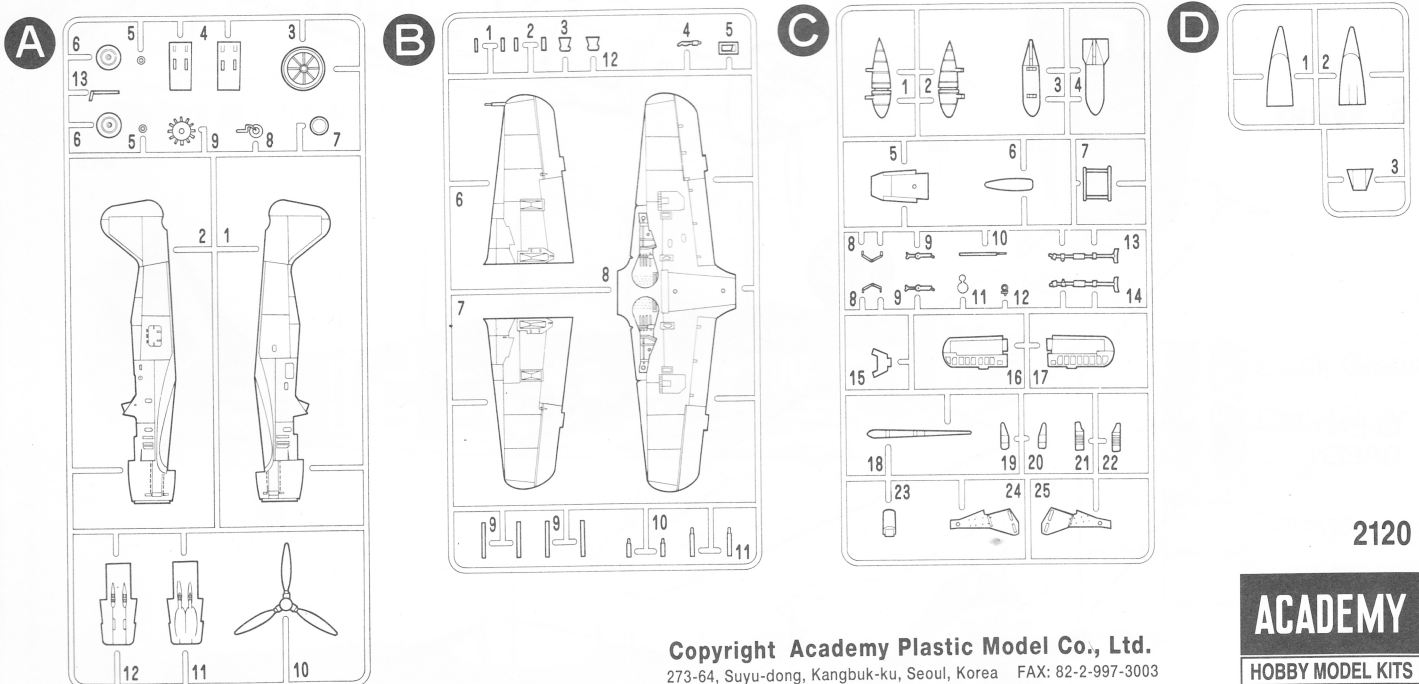

FOCKE-WULF FW190A6/8

The Focke-Wulf Fw 190A-8 Würger (Butcher Bird), was the last production version of the Fw 190 series with a radial engine. In 1944 over 1300 of these aircraft were built, more than any other Fw 190 version. The engine was an MW-50 boosted, (methanol-water), twin row, fourteen cylinder, BMW 801 D-2. This engine combination produced 1700 h.p. for take-off and up to 1440 h.p. at 18,700 feet. Normal armament was made up of two MG 151 cannons in each wing and two MG 131 cannons in the fuselage, however, a common addition to this was a WB 151/20 gun pack mounted under each wing. When an Fw 190A-8 was fitted with these gun packs they were redesignated as Fw 190A-8/R-1. The decals in this kit are for an Fw 190A-8 of the III/JG "Grün Herz".

2120

Copyright Academy Plastic Model Co., Ltd.
273-64, Suyu-dong, Kangbuk-ku, Seoul, Korea FAX: 82-2-997-3003

ACADEMY
HOBBY MODEL KITS

Cement Parts
Coller
Kleben
Pegar
Incollare
Colar
Kleben

DO NOT cement
Ne pas coller
Nicht kleben
No pegar
Non incollare
Nao colar
Niet kleven

1. Cockpit

2. Interior

3. Engine

4. Fuselage

5. Wing

6. Landing Gear

7. Landing Gear Attachment

8. Drop Tank/Bomb