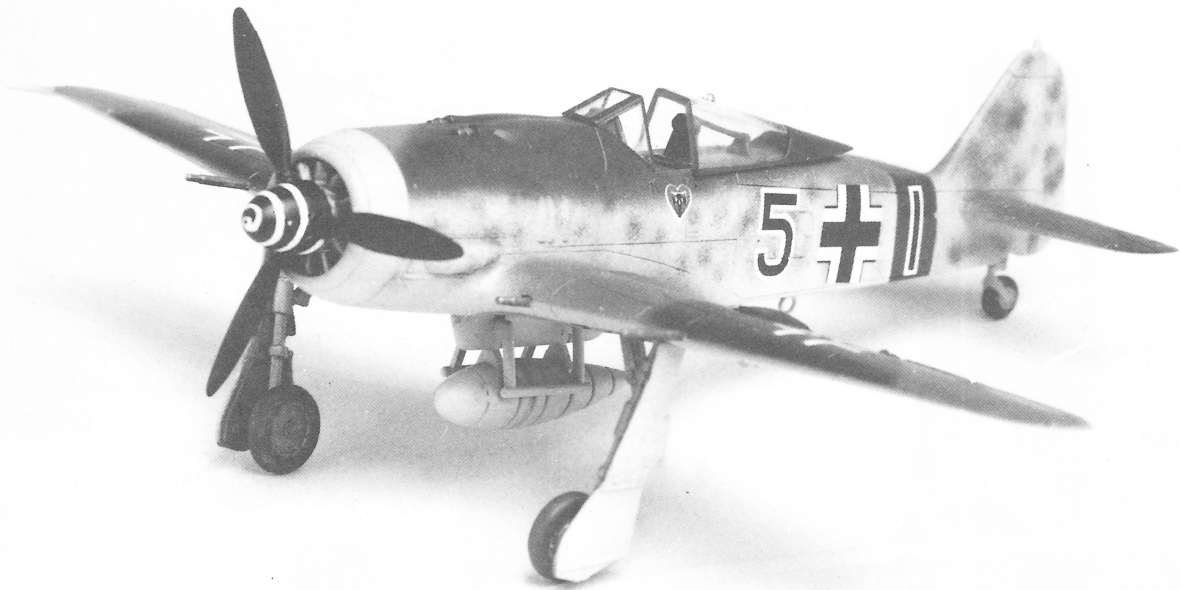

FOCKE-WULF FW190A6/8

The Focke-Wulf Fw 190A-8 Würger (Butcher Bird), was the last production version of the Fw 190 series with a radial engine. In 1944 over 1300 of these aircraft were built, more than any other Fw 190 version. The engine was an MW-50 boosted, (methanol-water), twin row, fourteen cylinder, BMW 801 D-2. This engine combination produced 1700 h.p. for take-off and up to 1440 h.p. at 18,700 feet. Normal armament was made up of two MG 151 cannons in each wing and two MG 131 cannons in the fuselage, however, a common addition to this was a WB 151/20 gun pack mounted under each wing. When an Fw 190A-8 was fitted with these gun packs they were redesignated as Fw 190A-8/R-1. The decals in this kit are for an Fw 190A-8 of the III/JG "Grün Herz".