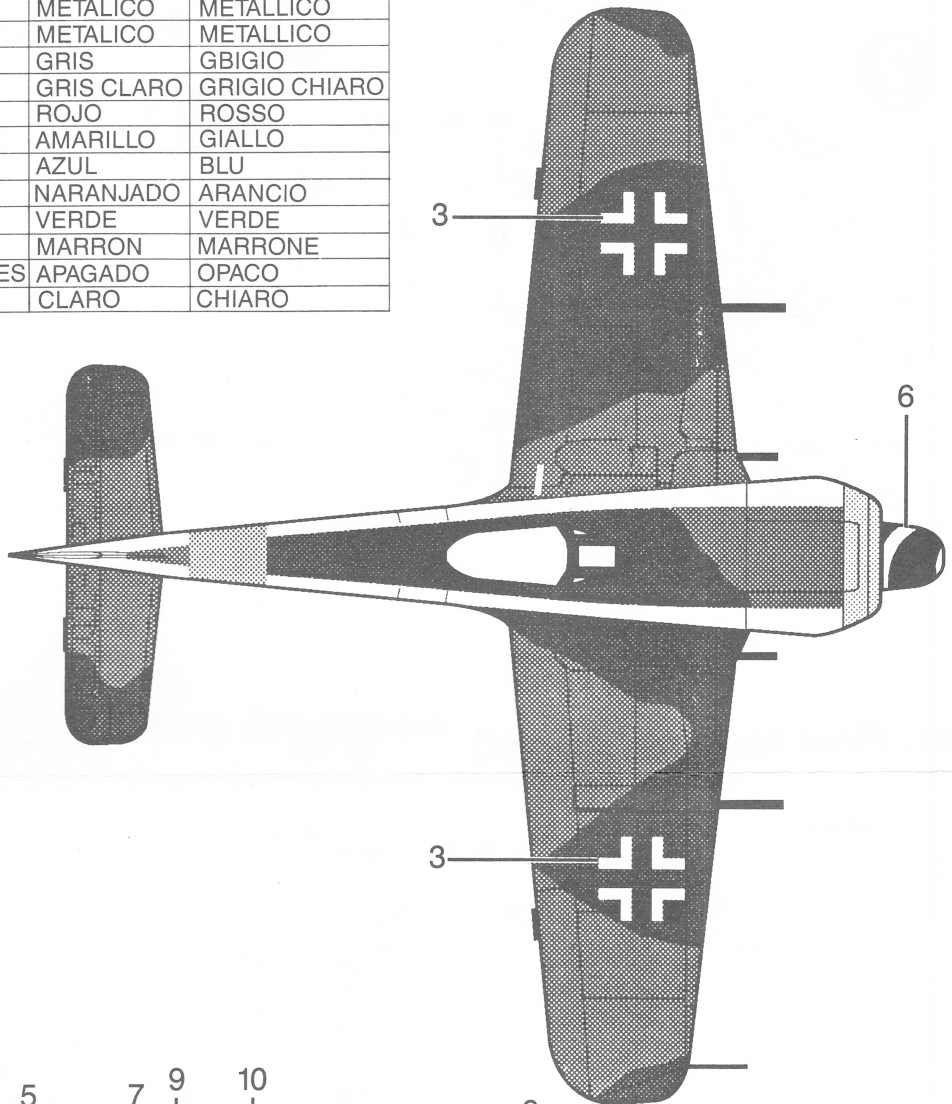

2120

ACADEMY

HOBBY MODEL KITS