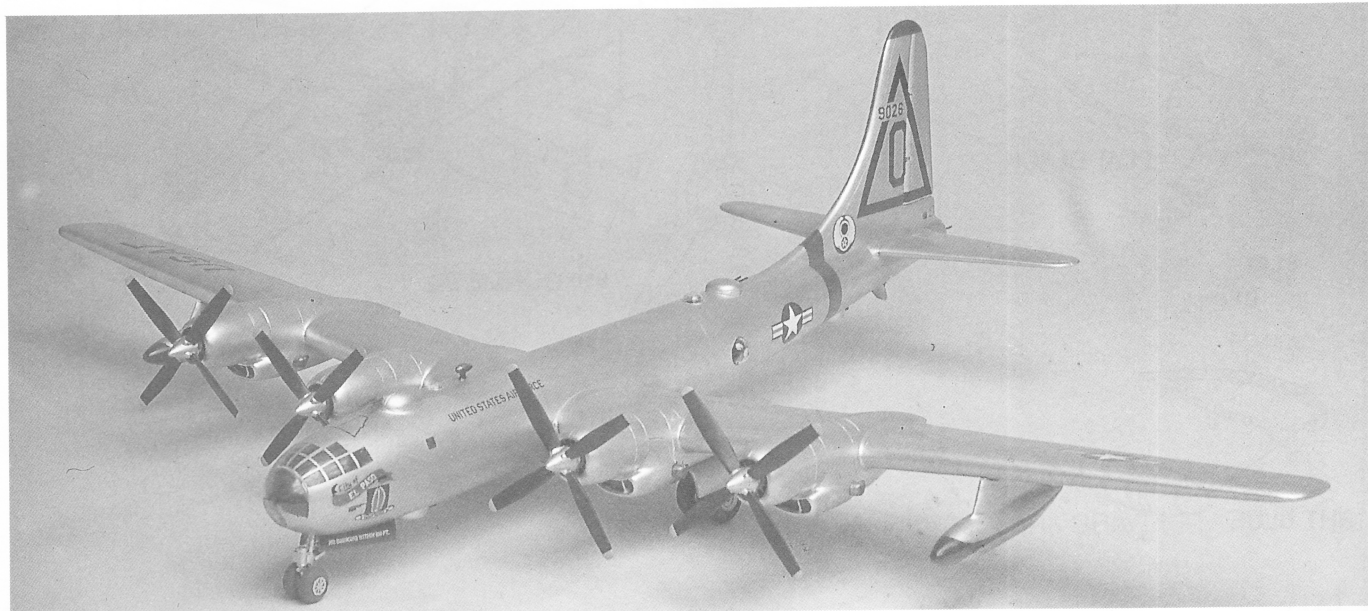

1/72 BOEING B-50D SUPERFORTRESS

2112