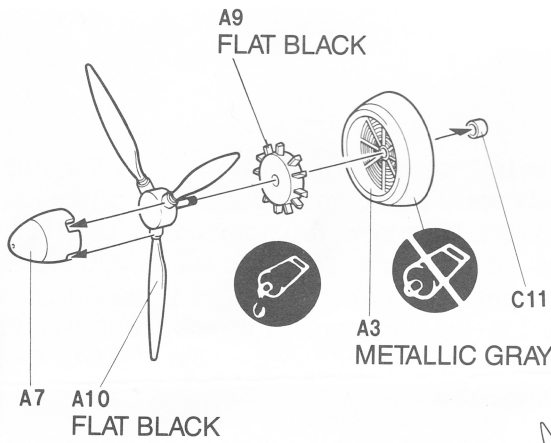

FOCKE-WULF FW190A6/8

The Focke-Wulf Fw 190A-8 Würger (Butcher Bird), was the last production version of the Fw 190 series with a radial engine. In 1944 over 1300 of these aircraft were built, more than any other Fw 190 version. The engine was an MW-50 boosted, (methanol-water), twin row, fourteen cylinder, BMW 801 D-2. This engine combination produced 1700 h.p. for take-off and up to 1440 h.p. at 18,700 feet. Normal armament was made up of two MG 151 cannons in each wing and two MG 131 cannons in the fuselage, however, a common addition to this was a WB 151/20 gun pack mounted under each wing. When an Fw 190A-8 was fitted with these gun packs they were redesignated as Fw 190A-8/R-1. The decals in this kit are for an Fw 190A-8 of the III/JG "Grün Herz".

Cut away
Couper
Scheiden
Cortar
Tagliare
Cortar
Snijden

Optional parts
Choix
Auswahlmoglichkeit
Eleccion
Scelta
Opcao
Keuze

3

Repeat operation
Repeter l'operation
Vorgang wiederholen
Ripetire la operacion
Ripetere
Repitr a operacao
Herhalen

1. Cockpit

2. Interior

3. Engine

4. Fuselage

5. Wing

6. Landing Gear

7. Landing Gear Attachment

8. Drop Tank/Bomb