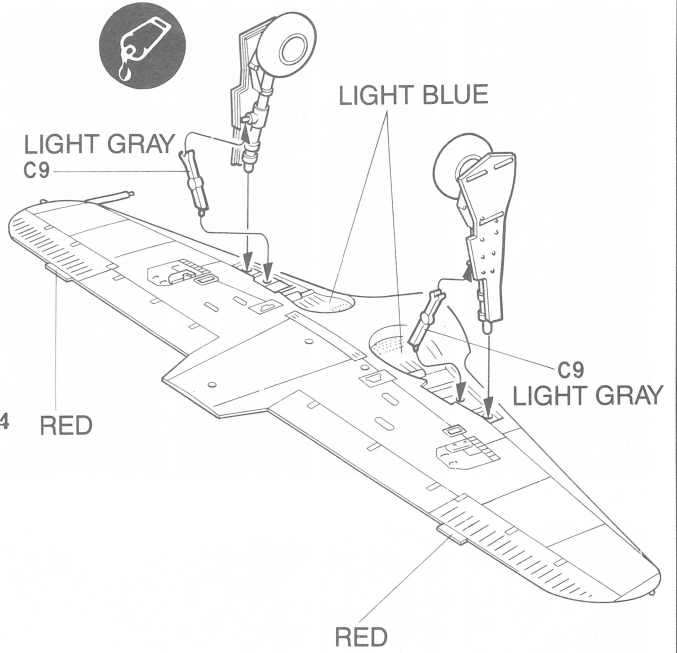

FOCKE-WULF FW190A6/8

The Focke-Wulf Fw 190A-8 Würger (Butcher Bird), was the last production version of the Fw 190 series with a radial engine. In 1944 over 1300 of these aircraft were built, more than any other Fw 190 version. The engine was an MW-50 boosted, (methanol-water), twin row, fourteen cylinder, BMW 801 D-2. This engine combination produced 1700 h.p. for take-off and up to 1440 h.p. at 18,700 feet. Normal armament was made up of two MG 151 cannons in each wing and two MG 131 cannons in the fuselage, however, a common addition to this was a WB 151/20 gun pack mounted under each wing. When an Fw 190A-8 was fitted with these gun packs they were redesignated as Fw 190A-8/R-1. The decals in this kit are for an Fw 190A-8 of the III/JG "Grün Herz".

1. Cockpit

2. Interior

3. Engine

4. Fuselage

5. Wing

6. Landing Gear

7. Landing Gear Attachment

8. Drop Tank/Bomb

9. Wing Attachment

10. Final Assembly (Lower)

11. Final Assembly (Upper)

Painting and Decal Placement.

ENGLISH	FRENCH	GERMAN	SPANISH	ITALIAN
BLACK	NOIR	SCHWARZ	NEGRO	NERO
SILVER	ARGENT	SILBERN	PLATA	ARGENTO
GUNMETAL	METALLIC	METALLIC	METALICO	METALLICO
METALLIC	METALLIC	METALLIEK	METALICO	METALLICO
GRAY	GRIS	GRAU	GRIS	GBIGIO
LT GRAY	GRIS CLAIR	HELLGRAU	GRIS CLARO	GRIGIO CHIARO
RED	ROUGE	ROT	ROJO	ROSSO
YELLOW	JAUNE	GELB	AMARILLO	GIALLO
BLUE	BLEU	BLAU	AZUL	BLU
ORANGE	ORANGE	ORANGE	NARANJADO	ARANCIO
GREEN	VERT	GRUN	VERDE	VERDE
BROWN	BRUN	BRAUN	MARRON	MARRONE
FLAT	TERNE	GLANZLOSES	APAGADO	OPACO
CLEAR	CLAIR	KLAR	CLARO	CHIARO