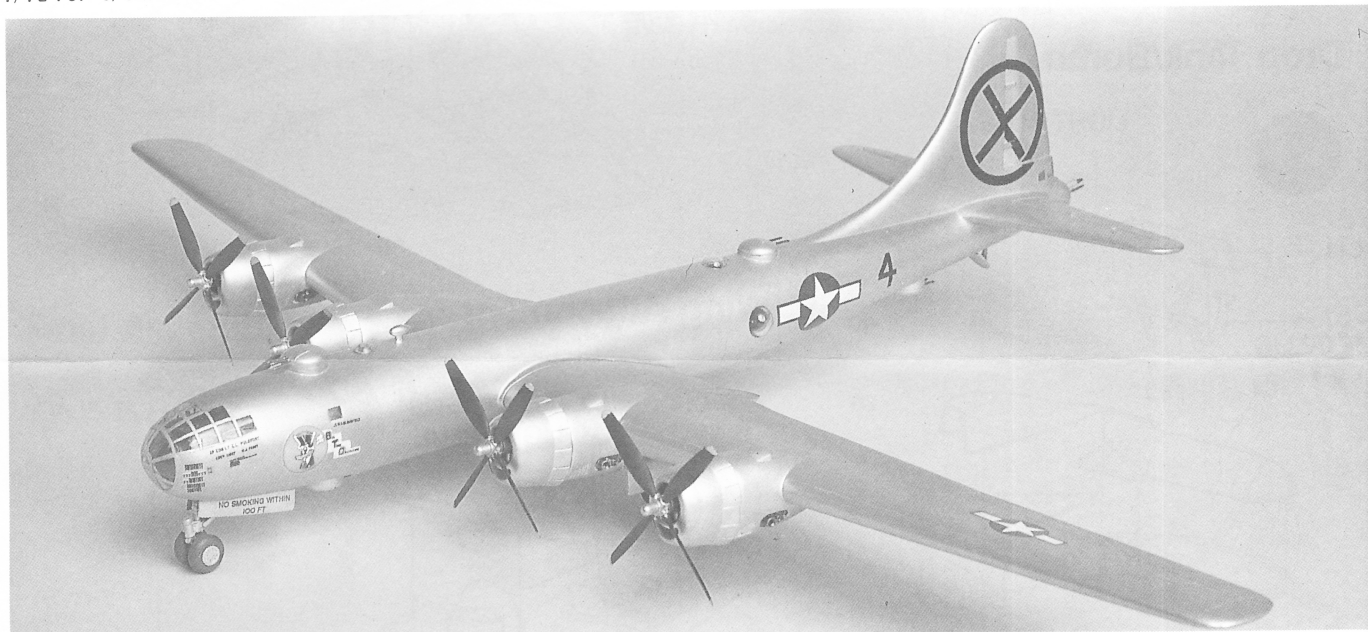

1/72 BOEING B-29A SUPERFORTRESS

2111