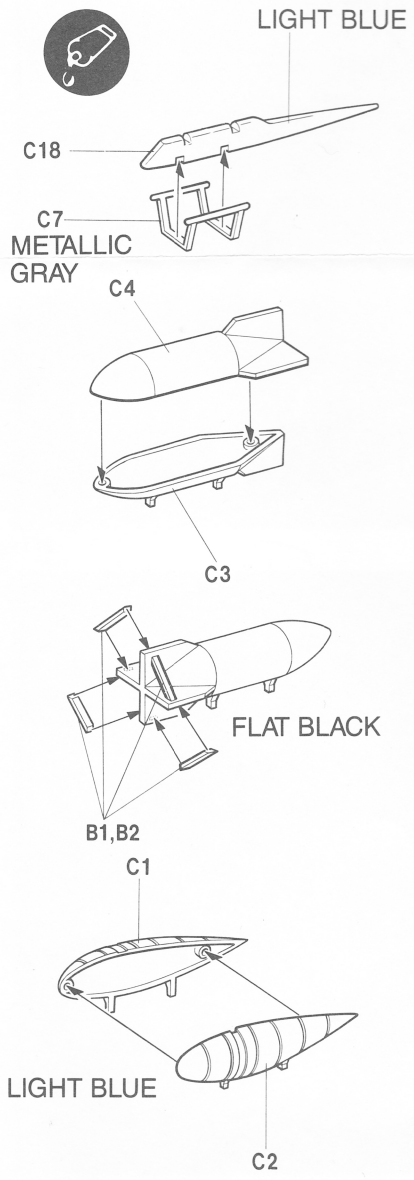

FOCKE-WULF FW190A6/8

The Focke-Wulf Fw 190A-8 Würger (Butcher Bird), was the last production version of the Fw 190 series with a radial engine. In 1944 over 1300 of these aircraft were built, more than any other Fw 190 version. The engine was an MW-50 boosted, (methanol-water), twin row, fourteen cylinder, BMW 801 D-2. This engine combination produced 1700 h.p. for take-off and up to 1440 h.p. at 18,700 feet. Normal armament was made up of two MG 151 cannons in each wing and two MG 131 cannons in the fuselage, however, a common addition to this was a WB 151/20 gun pack mounted under each wing. When an Fw 190A-8 was fitted with these gun packs they were redesignated as Fw 190A-8/R-1. The decals in this kit are for an Fw 190A-8 of the III/JG "Grün Herz".

1. Cockpit

2. Interior

3. Engine

4. Fuselage

5. Wing

6. Landing Gear

7. Landing Gear Attachment

8. Drop Tank/Bomb

9. Wing Attachment

10. Final Assembly (Lower)

11. Final Assembly (Upper)

Painting and Decal Placement.

ENGLISH	FRENCH	GERMAN	SPANISH	ITALIAN
BLACK	NOIR	SCHWARZ	NEGRO	NERO
SILVER	ARGENT	SILBERN	PLATA	ARGENTO
GUNMETAL	METALLIC	METALLIC	METALICO	METALLICO
METALLIC	METALLIC	METALLIEK	METALICO	METALLICO
GRAY	GRIS	GRAU	GRIS	GBIGIO
LT GRAY	GRIS CLAIR	HELLGRAU	GRIS CLARO	GRIGIO CHIARO
RED	ROUGE	ROT	ROJO	ROSSO
YELLOW	JAUNE	GELB	AMARILLO	GIALLO
BLUE	BLEU	BLAU	AZUL	BLU
ORANGE	ORANGE	ORANGE	NARANJADO	ARANCIO
GREEN	VERT	GRUN	VERDE	VERDE
BROWN	BRUN	BRAUN	MARRON	MARRONE
FLAT	TERNE	GLANZLOSES	APAGADO	OPACO
CLEAR	CLAIR	KLAR	CLARO	CHIARO