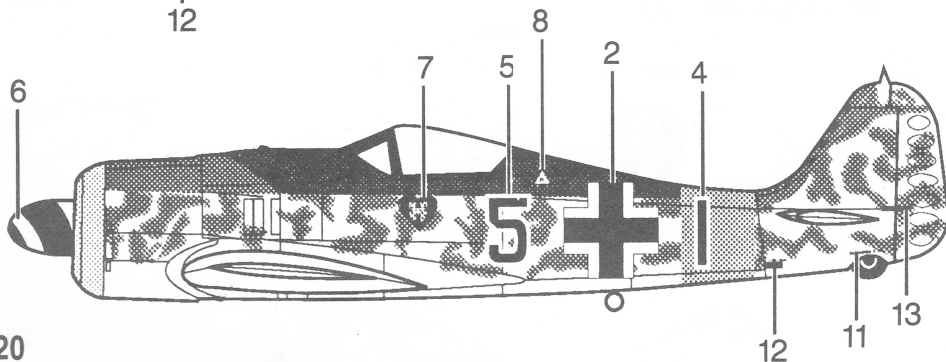

FOCKE-WULF FW190A6/8

The Focke-Wulf Fw 190A-8 Würger (Butcher Bird), was the last production version of the Fw 190 series with a radial engine. In 1944 over 1300 of these aircraft were built, more than any other Fw 190 version. The engine was an MW-50 boosted, (methanol-water), twin row, fourteen cylinder, BMW 801 D-2. This engine combination produced 1700 h.p. for take-off and up to 1440 h.p. at 18,700 feet. Normal armament was made up of two MG 151 cannons in each wing and two MG 131 cannons in the fuselage, however, a common addition to this was a WB 151/20 gun pack mounted under each wing. When an Fw 190A-8 was fitted with these gun packs they were redesignated as Fw 190A-8/R-1. The decals in this kit are for an Fw 190A-8 of the III/JG "Grün Herz".

1. Cockpit

2. Interior

3. Engine

4. Fuselage

5. Wing

6. Landing Gear

7. Landing Gear Attachment

8. Drop Tank/Bomb

9. Wing Attachment

10. Final Assembly (Lower)

11. Final Assembly (Upper)

Painting and Decal Placement.

ENGLISH	FRENCH	GERMAN	SPANISH	ITALIAN
BLACK	NOIR	SCHWARZ	NEGRO	NERO
SILVER	ARGENT	SILBERN	PLATA	ARGENTO
GUNMETAL	METALLIC	METALLIC	METALICO	METALLICO
METALLIC	METALLIC	METALLIEK	METALICO	METALLICO
GRAY	GRIS	GRAU	GRIS	GBIGIO
LT GRAY	GRIS CLAIR	HELLGRAU	GRIS CLARO	GRIGIO CHIARO
RED	ROUGE	ROT	ROJO	ROSSO
YELLOW	JAUNE	GELB	AMARILLO	GIALLO
BLUE	BLEU	BLAU	AZUL	BLU
ORANGE	ORANGE	ORANGE	NARANJADO	ARANCIO
GREEN	VERT	GRUN	VERDE	VERDE
BROWN	BRUN	BRAUN	MARRON	MARRONE
FLAT	TERNE	GLANZLOSES	APAGADO	OPACO
CLEAR	CLAIR	KLAR	CLARO	CHIARO

© 1992 Minicraft Models Inc.

Same position
left side.

Bottom of right wing.

2120

ACADEMY

HOBBY MODEL KITS

W.W.II U.S FAMOUS FIGHTER & BOMBER

1/72 P-51 3/5 HELLCAT