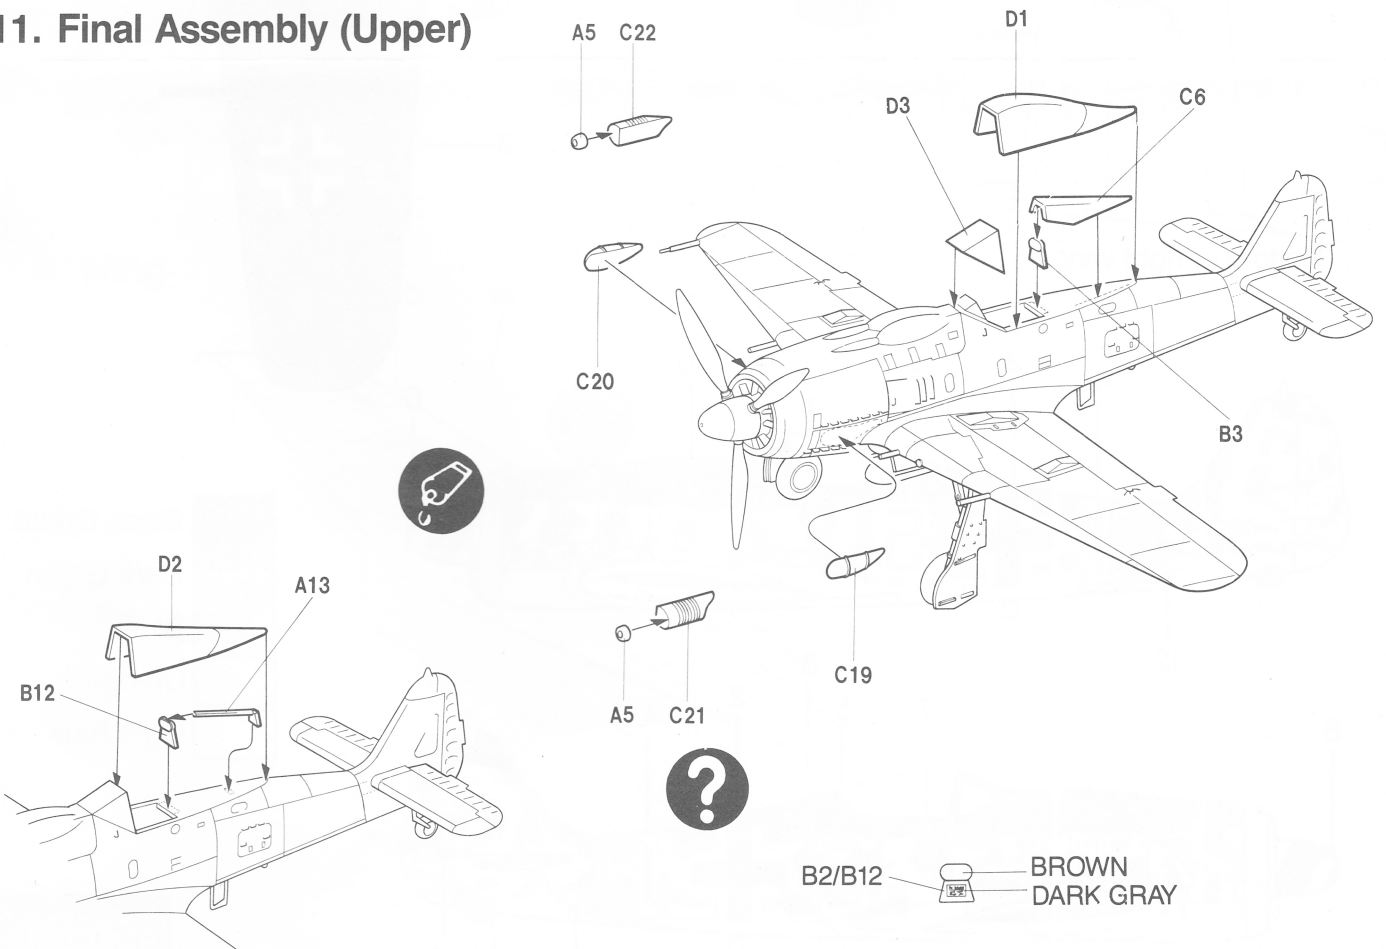

11. Final Assembly (Upper)