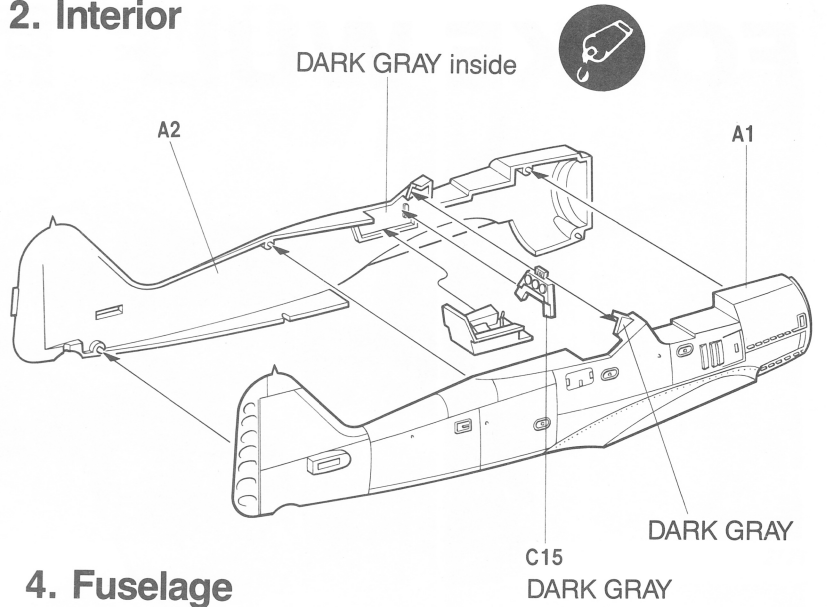

FOCKE-WULF FW190A6/8

The Focke-Wulf Fw 190A-8 Würger (Butcher Bird), was the last production version of the Fw 190 series with a radial engine. In 1944 over 1300 of these aircraft were built, more than any other Fw 190 version. The engine was an MW-50 boosted, (methanol-water), twin row, fourteen cylinder, BMW 801 D-2. This engine combination produced 1700 h.p. for take-off and up to 1440 h.p. at 18,700 feet. Normal armament was made up of two MG 151 cannons in each wing and two MG 131 cannons in the fuselage, however, a common addition to this was a WB 151/20 gun pack mounted under each wing. When an Fw 190A-8 was fitted with these gun packs they were redesignated as Fw 190A-8/R-1. The decals in this kit are for an Fw 190A-8 of the III/JG "Grün Herz".

1. Cockpit

2. Interior

3. Engine

4. Fuselage

5. Wing

6. Landing Gear

7. Landing Gear Attachment

8. Drop Tank/Bomb