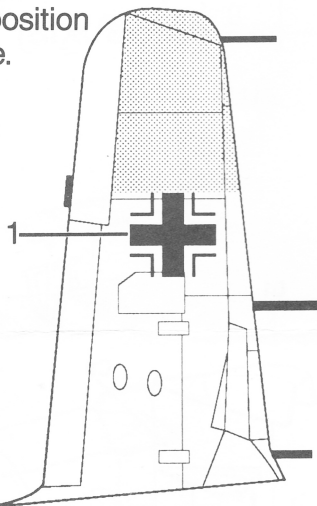

Painting and Decal Placement.

ENGLISH	FRENCH	GERMAN	SPANISH	ITALIAN
BLACK	NOIR	SCHWARZ	NEGRO	NERO
SILVER	ARGENT	SILBERN	PLATA	ARGENTO
GUNMETAL	METALLIC	METALLIC	METALICO	METALLICO
METALLIC	METALLIC	METALLIEK	METALICO	METALLICO
GRAY	GRIS	GRAU	GRIS	GBIGIO
LT GRAY	GRIS CLAIR	HELLGRAU	GRIS CLARO	GRIGIO CHIARO
RED	ROUGE	ROT	ROJO	ROSSO
YELLOW	JAUNE	GELB	AMARILLO	GIALLO
BLUE	BLEU	BLAU	AZUL	BLU
ORANGE	ORANGE	ORANGE	NARANJADO	ARANCIO
GREEN	VERT	GRUN	VERDE	VERDE
BROWN	BRUN	BRAUN	MARRON	MARRONE
FLAT	TERNE	GLANZLOSES	APAGADO	OPACO
CLEAR	CLAIR	KLAR	CLARO	CHIARO

© 1992 Minicraft Models Inc.

Same position
left side.

Bottom of right wing.