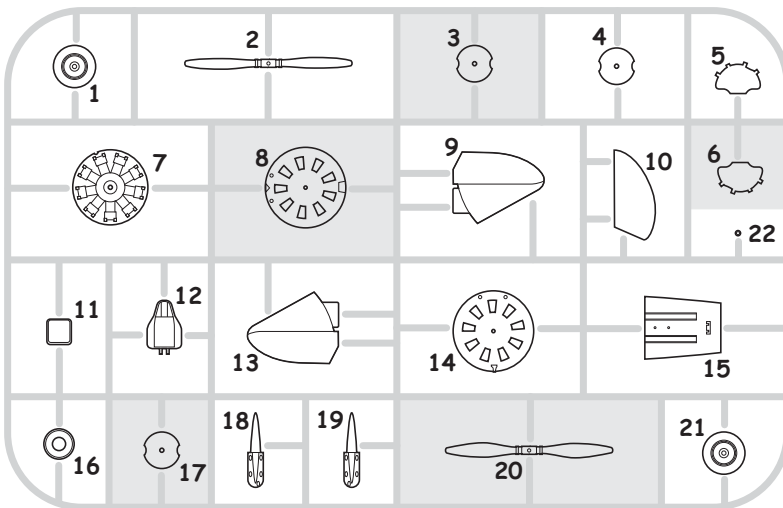

PLASTIC PARTS

B>

E>

D>

F>

G>

H>

Mr.COLOR	
C003	RED
C004	YELLOW
C033	FLAT BLACK
C035	LIGHT GRAY
C041	RED BROWN