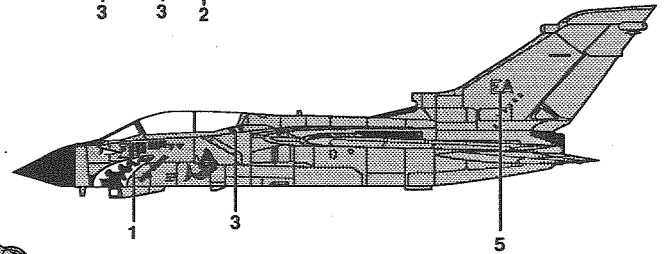

1/144 Scale
PANAVIA TORNADO

PINK-TAN FS 22519
BLACK
METALLIC

ENGLISH	FRENCH	GERMAN	SPANISH	ITALIAN
BLACK	NOIR	SCHWARZ	NEGRO	NERO
METALLIC	METALLIC	METALLIK	METALICO	METALLICO
WHITE	BLANCO	WEISS	BLANC	BIANCO
TAN	BRUN CLAIR	GELB BRAUN	CANELA	MARRON CHIARRO

4431

ACADEMY
HOBBY MODEL KITS