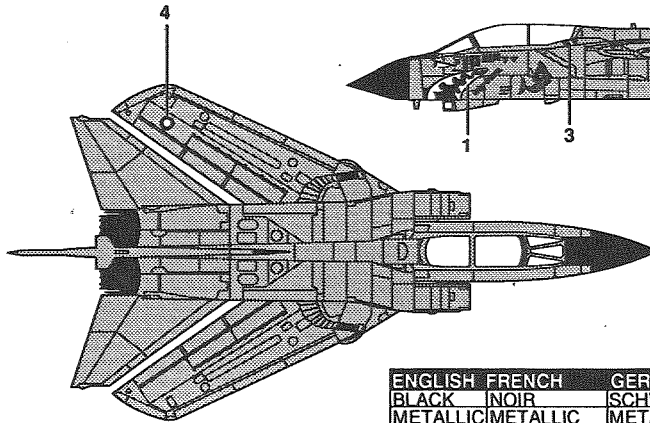

1/144 Scale
PANAVIA TORNADO

PINK-TAN FS 22519
BLACK
METALLIC

ENGLISH	FRENCH	GERMAN	SPANISH	ITALIAN
BLACK	NOIR	SCHWARZ	NEGRO	NERO
METALLIC	METALLIC	METALLIK	METALICO	METALLICO
WHITE	BLANCO	WEISS	BLANC	BIANCO
TAN	BRUN CLAIR	GELB BRAUN	CANELA	MARRON CHIARRO

4431

ACADEMY
HOBBY MODEL KITS