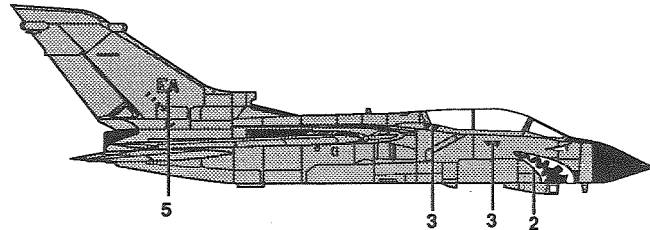

1/144 Scale
PANAVIA TORNADO

PINK-TAN FS 22519
BLACK
METALLIC

ENGLISH	FRENCH	GERMAN	SPANISH	ITALIAN
BLACK	NOIR	SCHWARZ	NEGRO	NERO
METALLIC	METALLIC	METALLIK	METALICO	METALLICO
WHITE	BLANCO	WEISS	BLANC	BIANCO
TAN	BRUN CLAIR	GELB BRAUN	CANELA	MARRON CHIARRO

4431

ACADEMY
HOBBY MODEL KITS