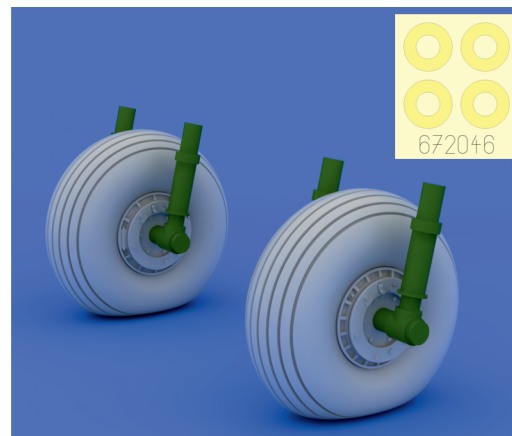

672 046 C-47 wheels

For Airfix kit - pro stavebnici Airfix

1/72

BRASSIN

BRASSIN

eduard