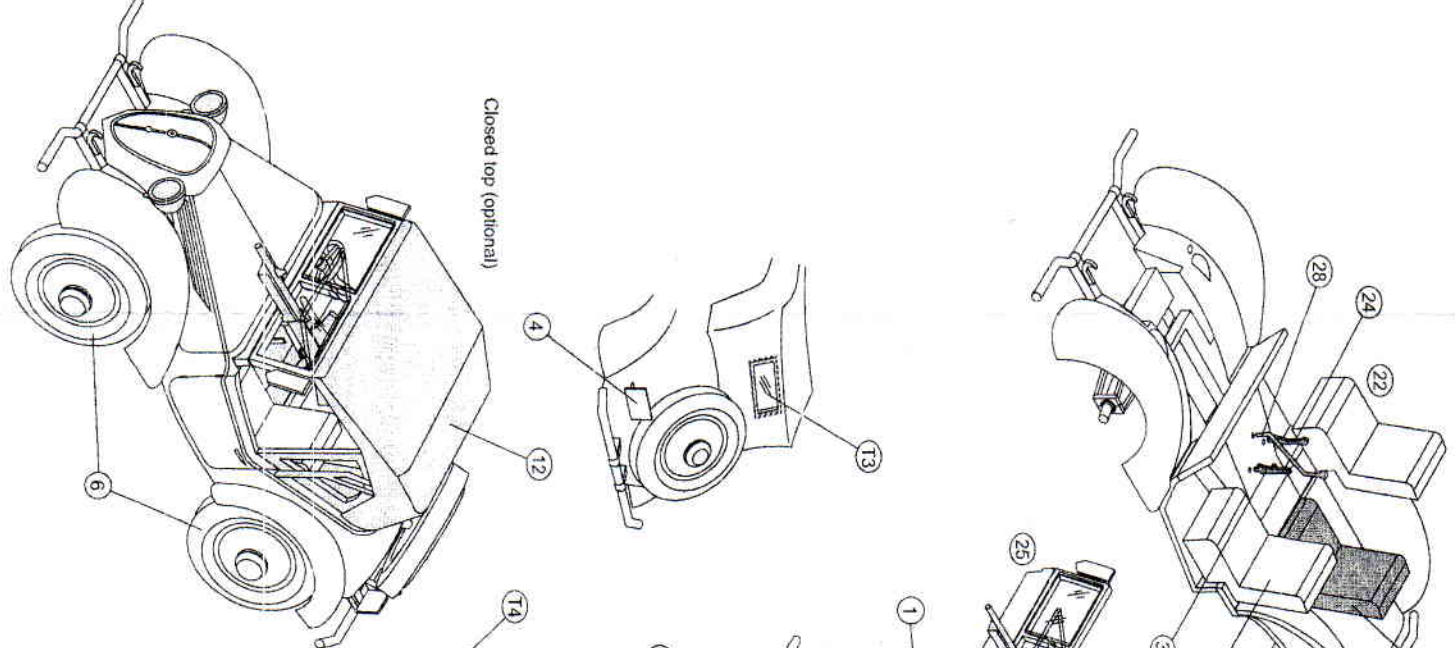

<http://www.acemodel.com.ua>

**Imperial Japanese Army**  
**small personnel carrier**  
**Type 95 Model 3**

1/72 scale  
Plastic model kit.  
cat. #72296

**Parts**

Closed top (optional)

Open top (optional)