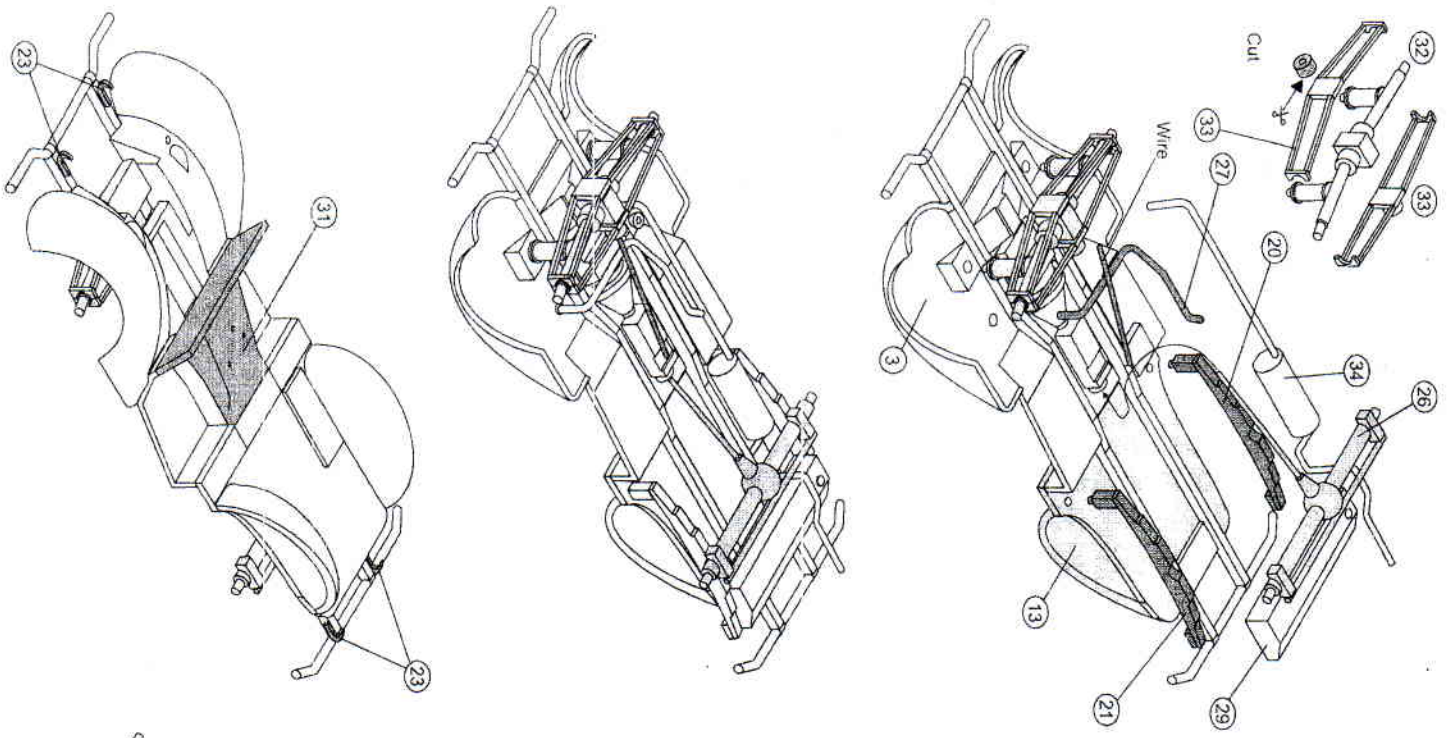

<http://www.acemodel.com.ua>

**Imperial Japanese Army**  
**small personnel carrier**  
**Type 95 Model 3**

1/72 scale  
Plastic model kit.  
cat. #72296

**Parts**

Closed top (optional)

Open top (optional)