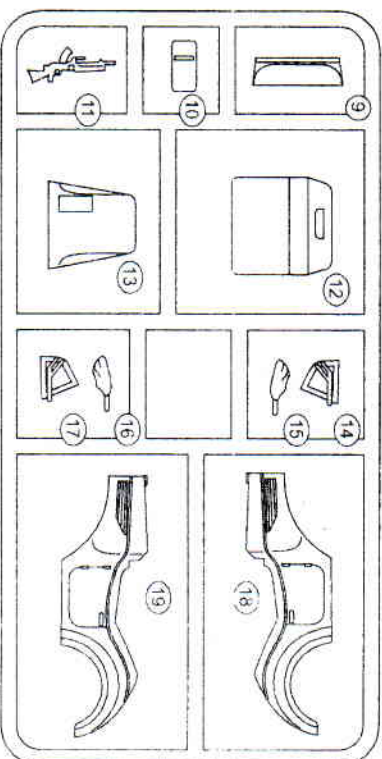

<http://www.acemodel.com.ua>

**Imperial Japanese Army**  
**small personnel carrier**  
**Type 95 Model 3**

1/72 scale  
Plastic model kit.  
cat. #72296

**Parts**

Closed top (optional)

Open top (optional)

T4 / T7 / T14 for right side

- Windows to be made from a clear film or plastic using templates below.
- (T1) [rectangle]
  - (T2) [rectangle]
  - (T3) [rectangle]
  - (T4) [trapezoid]
  - (T5) [trapezoid]