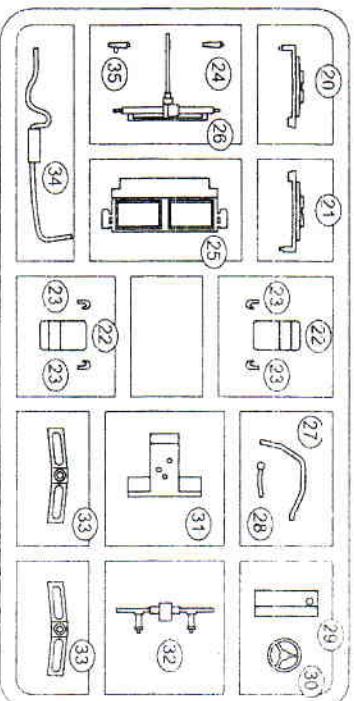

<http://www.acemodel.com.ua>

**Imperial Japanese Army**  
**small personnel carrier**  
**Type 95 Model 3**

1/72 scale  
Plastic model kit.  
cat. #72296

**Parts**

Closed top (optional)

Open top (optional)

T4 / T7 / T14 for right side

- Windows to be made from a clear film or plastic using templates below.
- (T1) [rectangle]
  - (T2) [rectangle]
  - (T3) [rectangle]
  - (T4) [trapezoid]
  - (T5) [trapezoid]