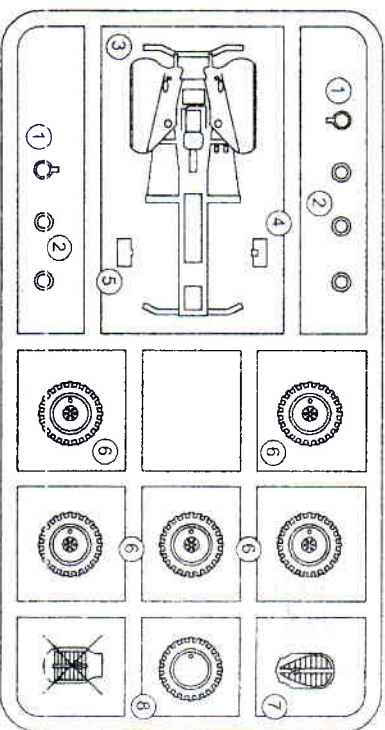

<http://www.acemodel.com.ua>

**Imperial Japanese Army**  
**small personnel carrier**  
**Type 95 Model 3**

1/72 scale  
Plastic model kit.  
cat. #72296

**Parts**

Closed top (optional)

Open top (optional)

T4 / T7 / T14 for right side

- Windows to be made from a clear film or plastic using templates below.
- (T1) [rectangle]
  - (T2) [rectangle]
  - (T3) [rectangle]
  - (T4) [trapezoid]
  - (T5) [trapezoid]