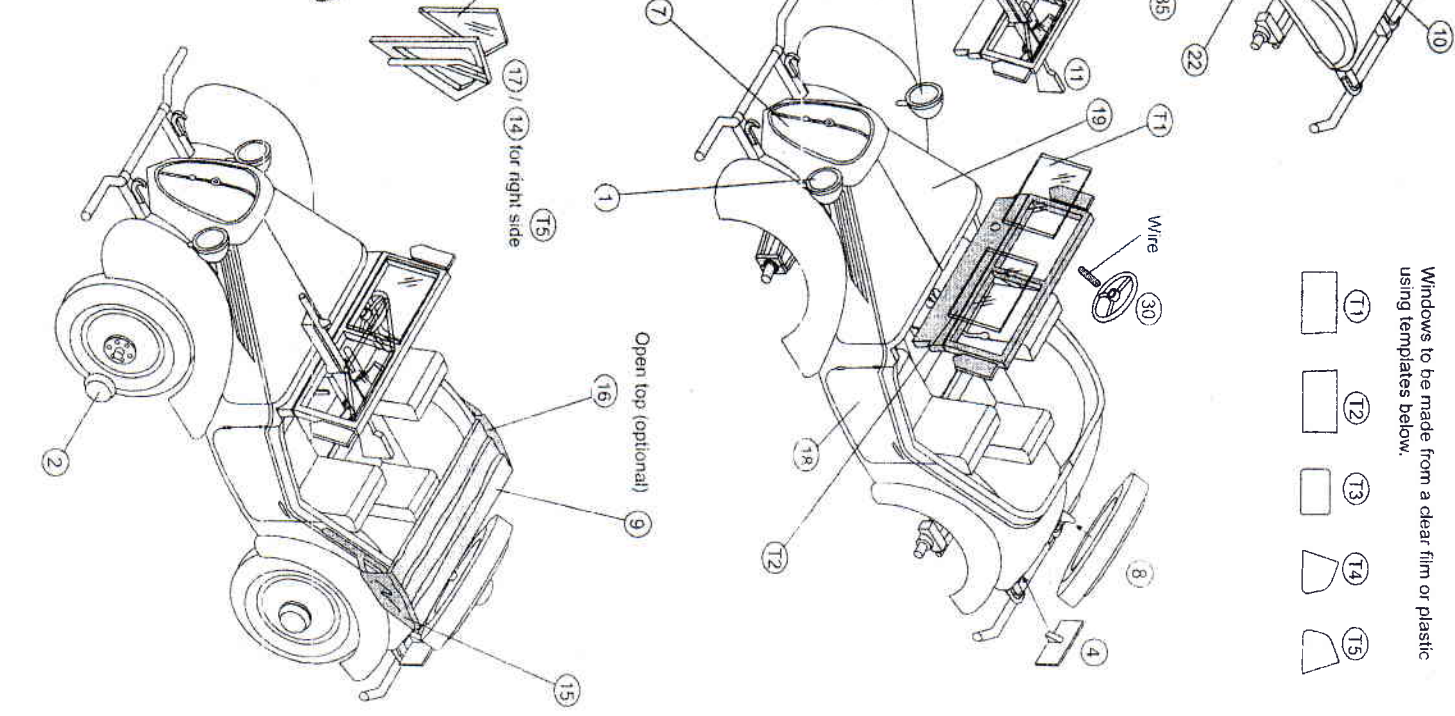

<http://www.acemodel.com.ua>

**Imperial Japanese Army**  
**small personnel carrier**  
**Type 95 Model 3**

1/72 scale  
Plastic model kit.  
cat. #72296

**Parts**

Closed top (optional)

Open top (optional)