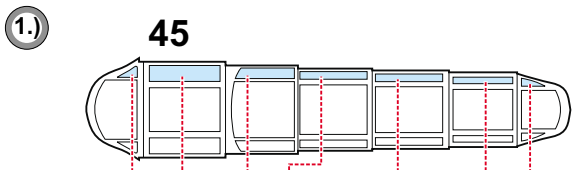

eduard
MASK

B5N Kate 1/72

The die-cut mask for accurate canopy frame painting of the
Hasegawa scale 1/72 KIT

CX 084

REFERENCES: Bunrin-Do FAOW: Type 97 Carrier Torpedo Bomber # 32
Maru Mechanic: Nakajima B5N # 18 & 47
Profile Publications: Nakajima B5N Kate Profile # 141