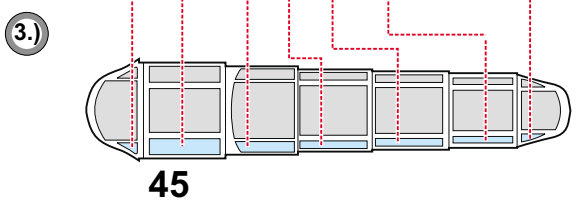

eduard
MASK

B5N Kate 1/72

The die-cut mask for accurate canopy frame painting of the
Hasegawa scale 1/72 KIT

CX 084

REFERENCES: Bunrin-Do FAOW: Type 97 Carrier Torpedo Bomber # 32
Maru Mechanic: Nakajima B5N # 18 & 47
Profile Publications: Nakajima B5N Kate Profile # 141