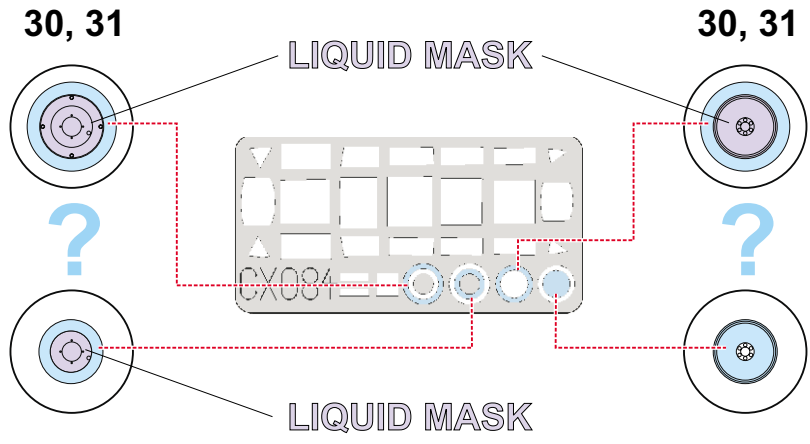

eduard
MASK

B5N Kate 1/72

The die-cut mask for accurate canopy frame painting of the
Hasegawa scale 1/72 KIT

CX 084

REFERENCES: Bunrin-Do FAOW: Type 97 Carrier Torpedo Bomber # 32
Maru Mechanic: Nakajima B5N # 18 & 47
Profile Publications: Nakajima B5N Kate Profile # 141