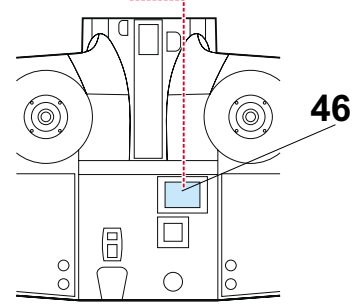

eduard
MASK

B5N Kate 1/72

The die-cut mask for accurate canopy frame painting of the
Hasegawa scale 1/72 KIT

CX 084

REFERENCES: Bunrin-Do FAOW: Type 97 Carrier Torpedo Bomber # 32
Maru Mechanic: Nakajima B5N # 18 & 47
Profile Publications: Nakajima B5N Kate Profile # 141