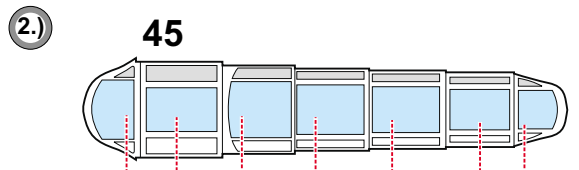

eduard
MASK

B5N Kate 1/72

The die-cut mask for accurate canopy frame painting of the
Hasegawa scale 1/72 KIT

CX 084

REFERENCES: Bunrin-Do FAOW: Type 97 Carrier Torpedo Bomber # 32
Maru Mechanic: Nakajima B5N # 18 & 47
Profile Publications: Nakajima B5N Kate Profile # 141