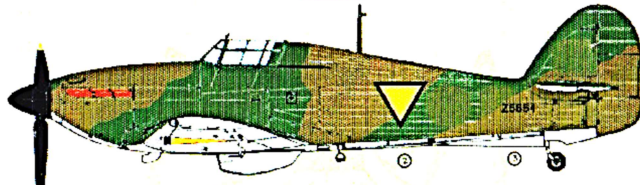

HAWKER HURRICANE Mk.IIB DUTCH SERVICE

DEC 72.189 **KORA** DEGALS

A,B) HURRICANE MK.IIB FROM 2.VI.G.IV AT AIRFIELD KILIDJATI IN JANUAR 1942