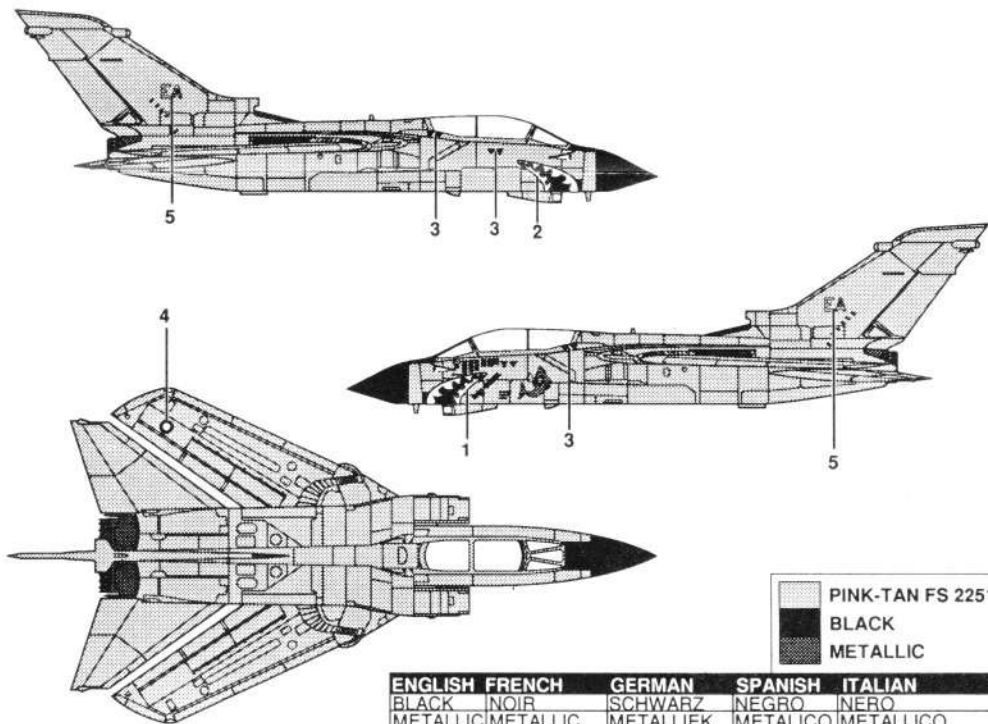

1/144 Scale
PANAVIA TORNADO

ENGLISH	FRENCH	GERMAN	SPANISH	ITALIAN
BLACK	NOIR	SCHWARZ	NEGRO	NERO
METALLIC	METALLIC	METALLIEK	METALICO	METALLICO
WHITE	BLANCO	WEISS	BLANC	BIANCO
TAN	BRUN CLAIR	GELB BRAUN	CANELA	MARRON CHIARRO

4431

©1993 Minicraft Models Inc.

ACADEMY
MINICRAFT