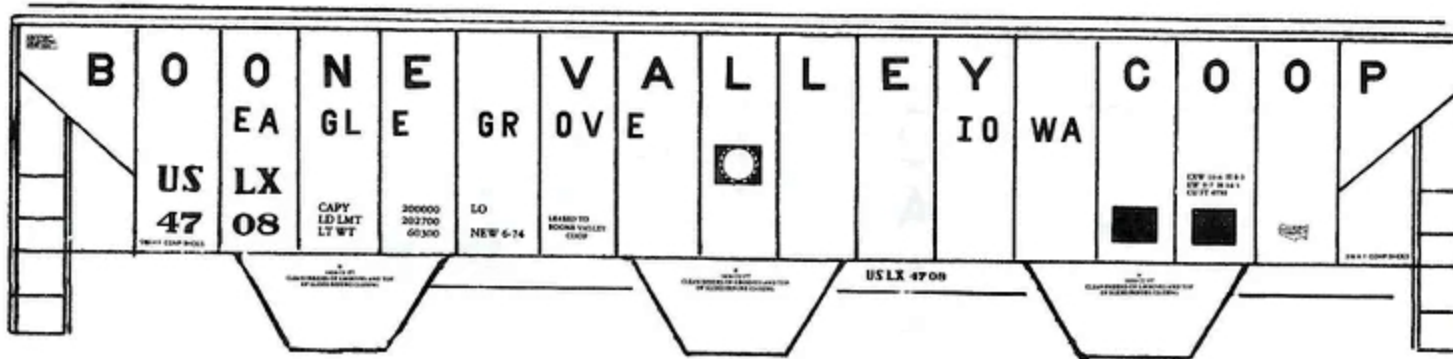

UP MWB 901490
 40' BALLAST CAR CAR COLOR CLOSELY APPROXIMATES
 S.P. LETTERING GRAY FLOQUIL RR 130

LINCOLN GRAIN INC. CEREAL PROCESSING DIVISION
 50' ACF 3 BAY HOPPER. CAR COLOR CLOSELY APPROXIMATES
 S.P. LETTERING GRAY FLOQUIL RR 130.

BOONE VALLEY COOP 50' 3 BAY HOPPER
 CAR COLOR CLOSELY APPROXIMATES AMTRAK
 BLUE. FLOQUIL RR 142

DETROIT & MACKINAC
 50' OUTSIDE BRACE, SINGLE DOOR BOX CAR
 CAR COLOR CLOSELY APPROXIMATES REEFER
 ORANGE. FLOQUIL RR 30.