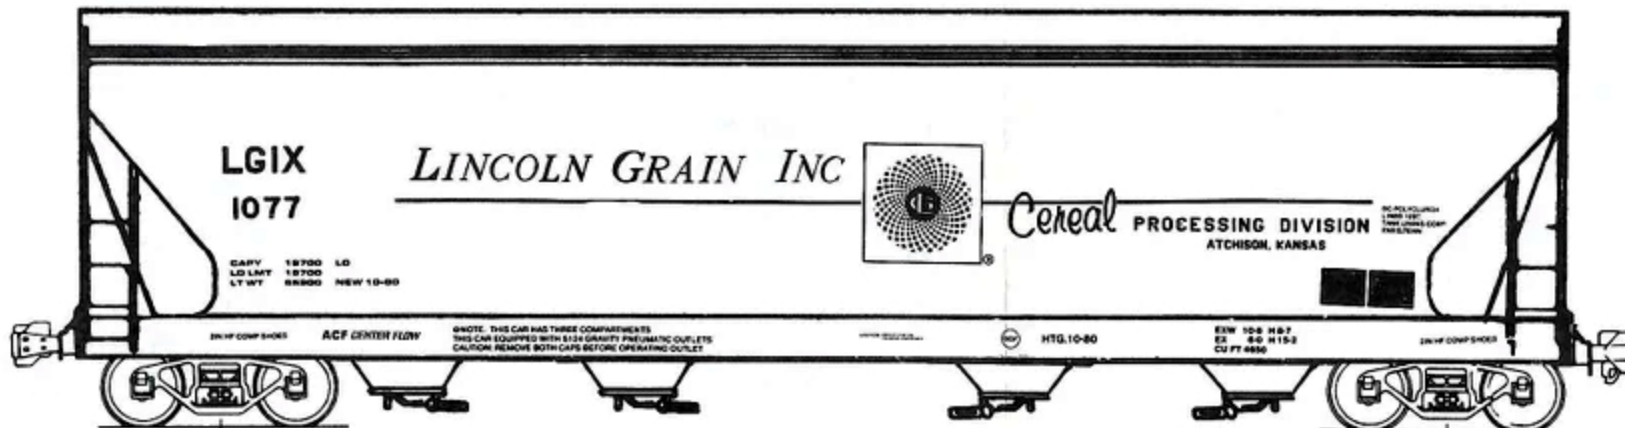

UP MWB 901490
 40' BALLAST CAR CAR COLOR CLOSELY APPROXIMATES
 S.P. LETTERING GRAY FLOQUIL RR 130

LINCOLN GRAIN INC. CEREAL PROCESSING DIVISION
 50' ACF 3 BAY HOPPER. CAR COLOR CLOSELY APPROXIMATES
 S.P. LETTERING GRAY FLOQUIL RR 130.

BOONE VALLEY COOP 50' 3 BAY HOPPER
 CAR COLOR CLOSELY APPROXIMATES AMTRAK
 BLUE. FLOQUIL RR 142

DETROIT & MACKINAC
 50' OUTSIDE BRACE, SINGLE DOOR BOX CAR
 CAR COLOR CLOSELY APPROXIMATES REEFER
 ORANGE. FLOQUIL RR 30.