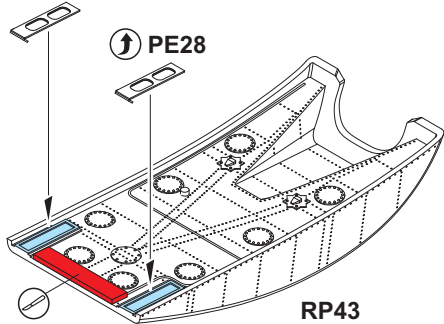

(↑) **PE28**

(↑) **PE28**