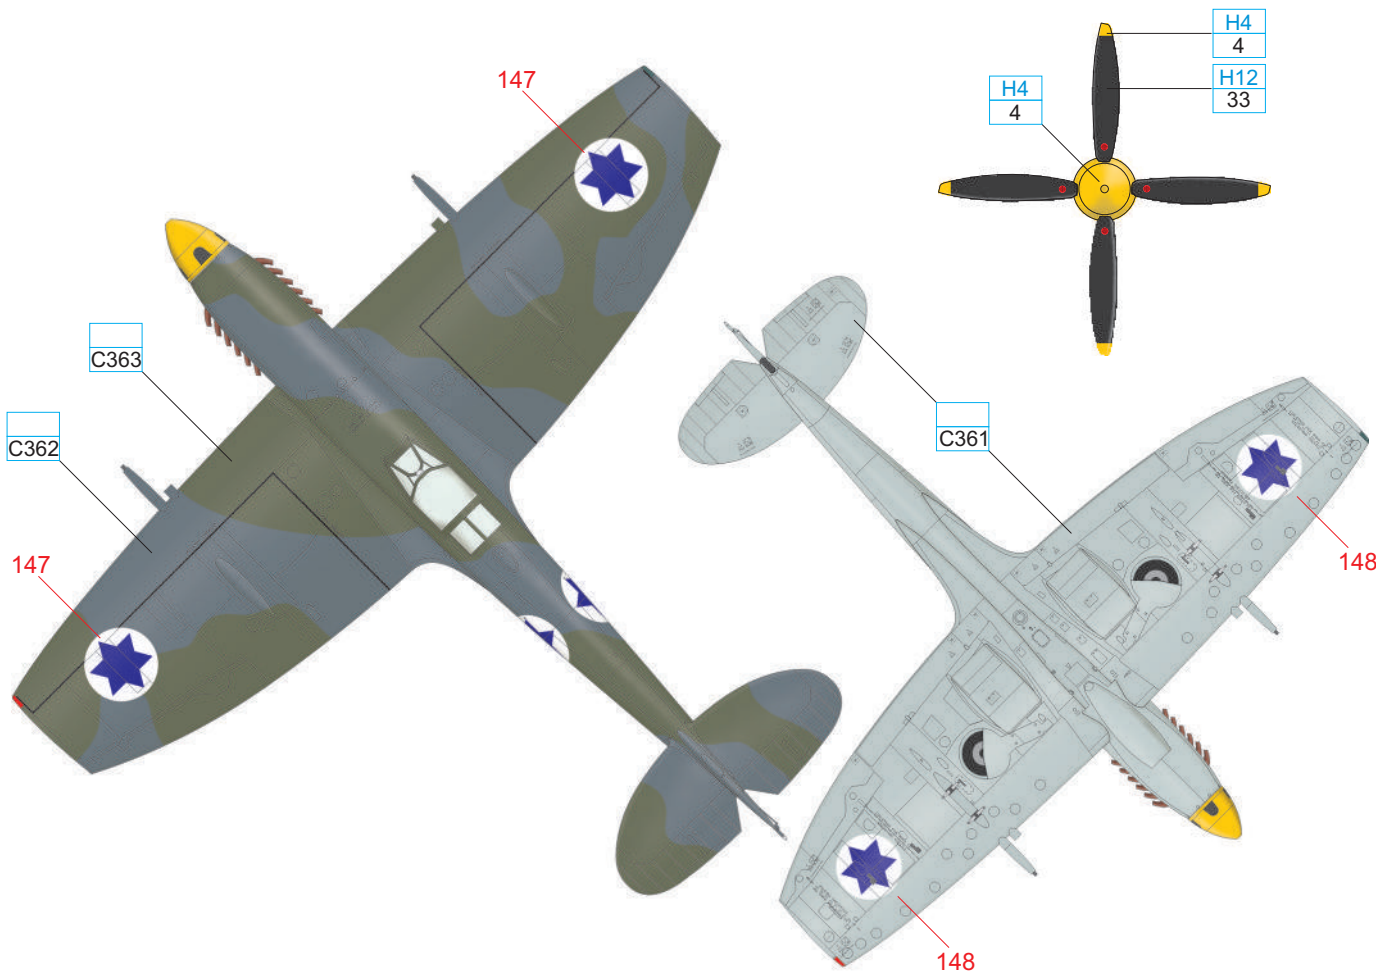

YELLOW	H4
	4

RED	H13
	3

MEDIUM SEA GRAY	C361

OCEAN GRAY	C362

DARK GREEN	C363

BLACK	H12
	33