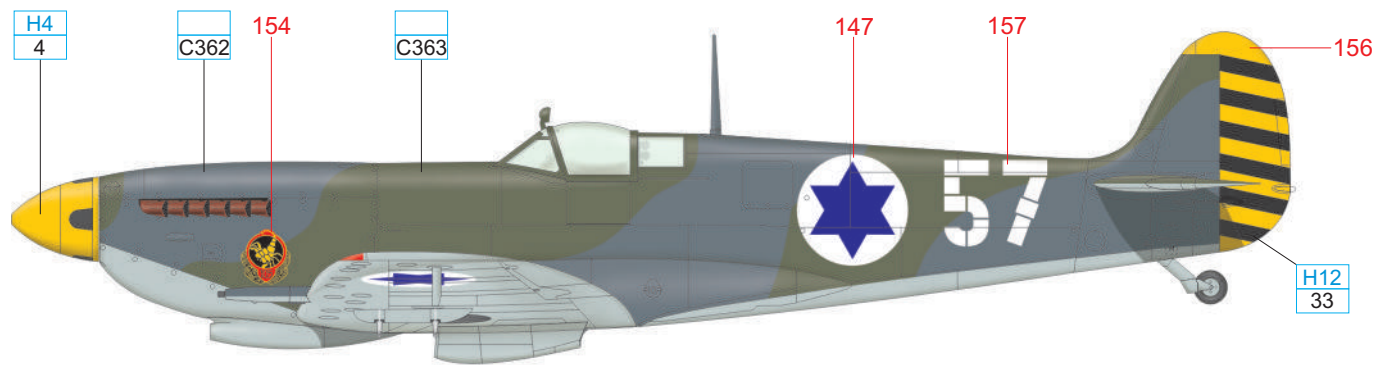

YELLOW	H4
	4

RED	H13
	3

MEDIUM SEA GRAY	C361

OCEAN GRAY	C362

DARK GREEN	C363

BLACK	H12
	33