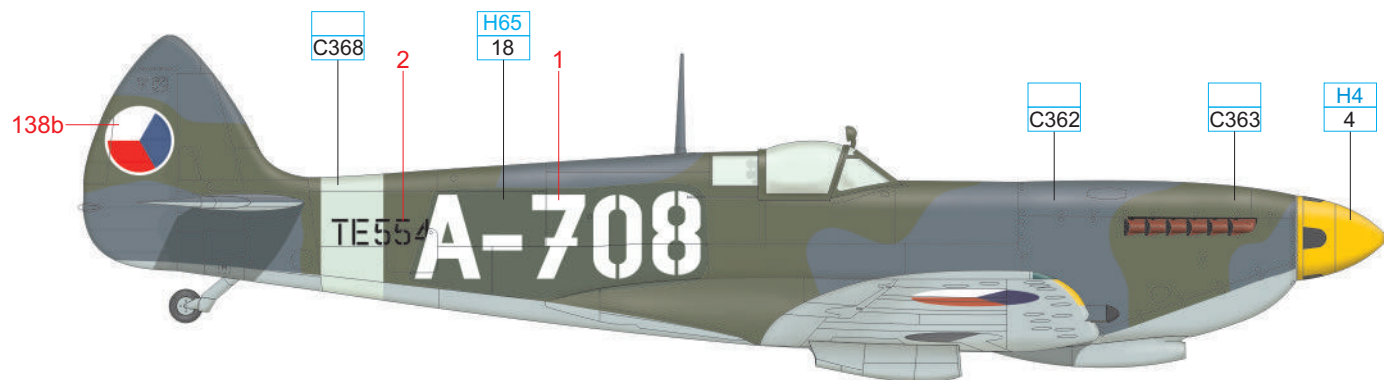

YELLOW	H4 4	RLM 71	H65 18
SKY	C368	MEDIUM SEA GRAY	C361
		OCEAN GRAY	C362
		DARK GREEN	C363
		BLACK	H12 33