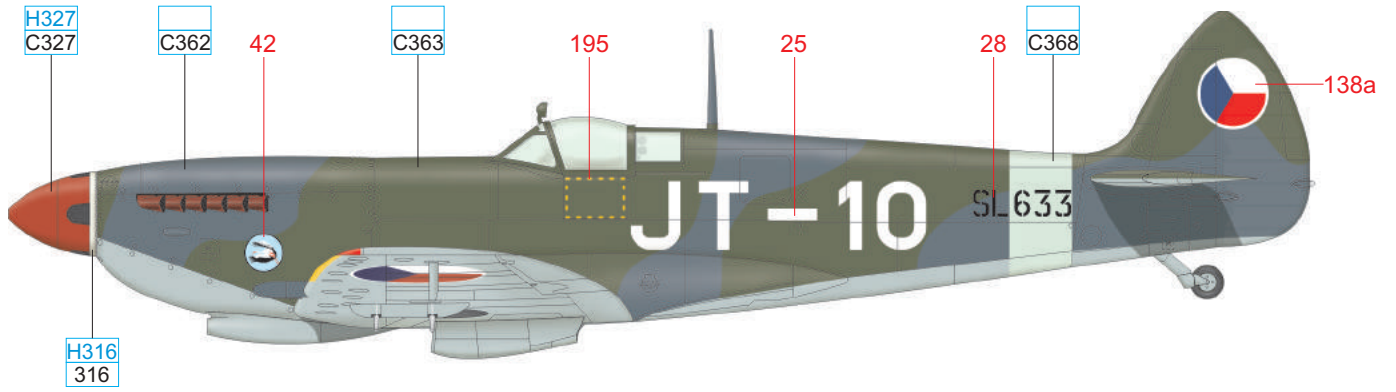

YELLOW	H4 4	RED	H327 C327
SKY	C368	MEDIUM SEA GRAY	C361
OCEAN GRAY	C362	DARK GREEN	C363
BLACK	H12 33