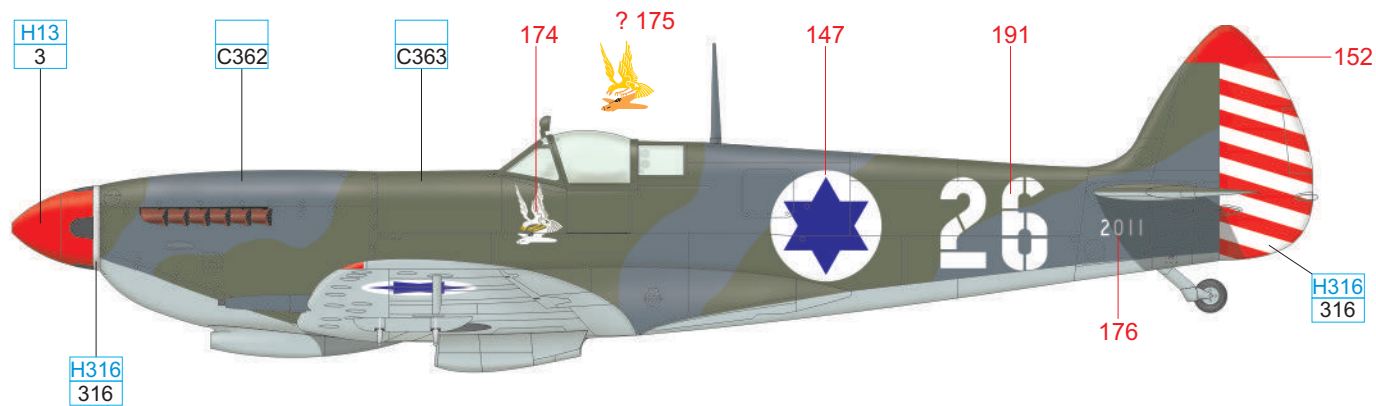

WHITE	H316 316	YELLOW	H4 4

RED	H13 3	MEDIUM SEA GRAY	C361	OCEAN GRAY	C362	DARK GREEN	C363	BLACK	H12 33

eduard