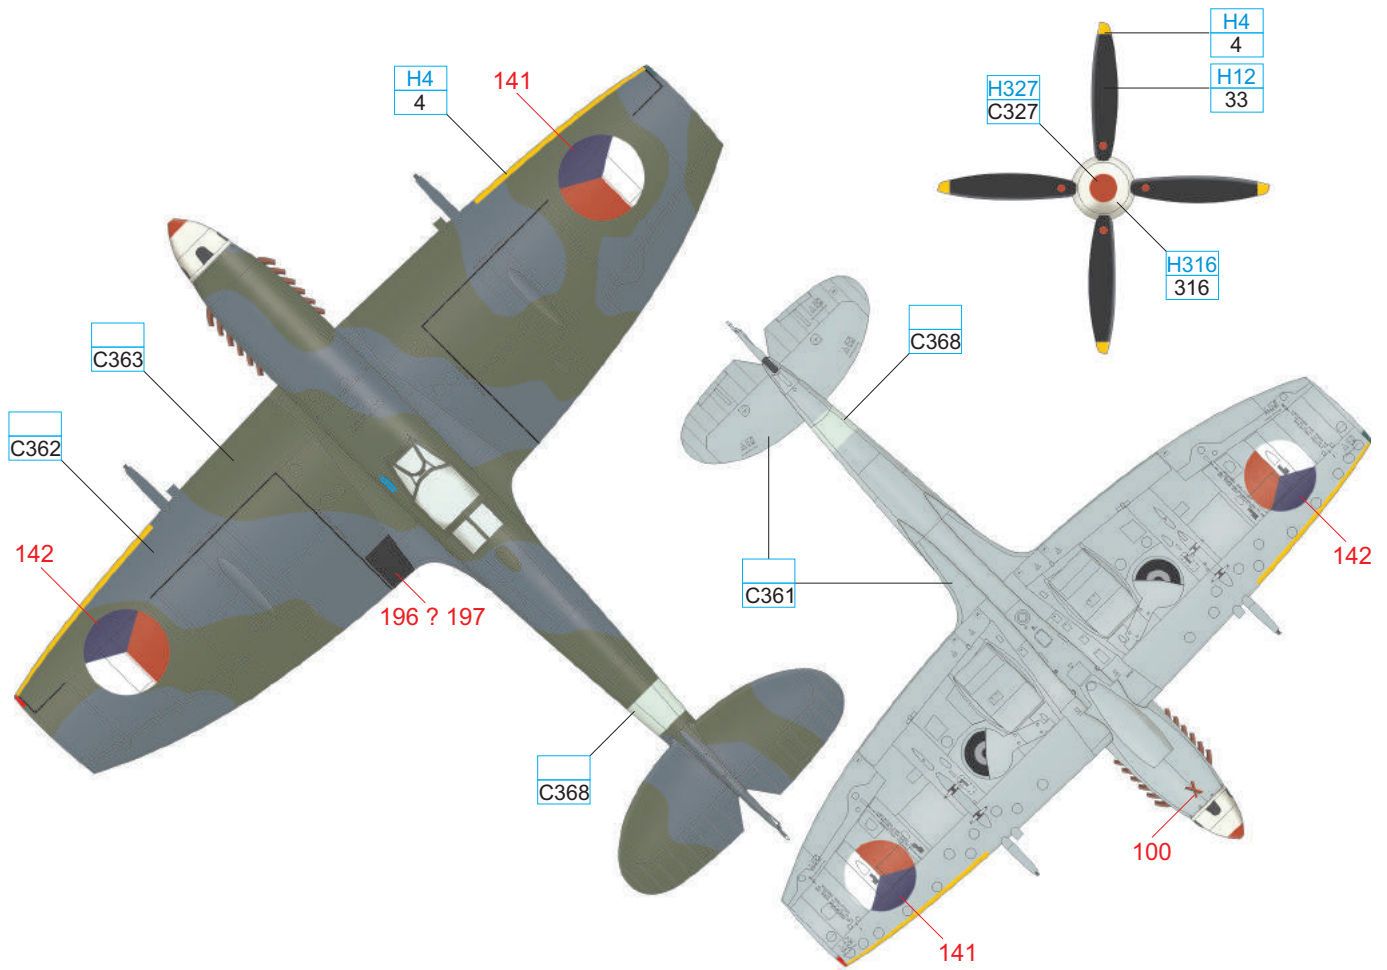

WHITE	H316 316	YELLOW	H4 4	RED	H327 C327
SKY	C368	MEDIUM SEA GRAY	C361	OCEAN GRAY	C362
		DARK GREEN	C363	BLACK	H12 33