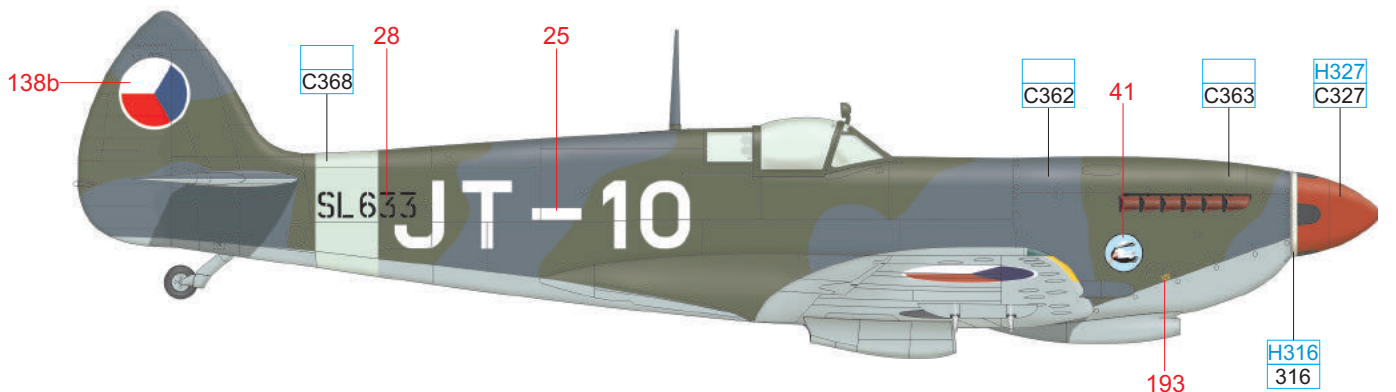

YELLOW	H4 4	RED	H327 C327
SKY	C368	MEDIUM SEA GRAY	C361
OCEAN GRAY	C362	DARK GREEN	C363
BLACK	H12 33