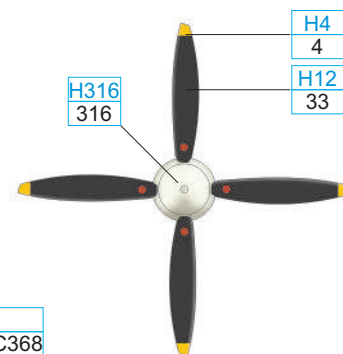

WHITE	H316 316	YELLOW	H4 4

SKY	C368	MEDIUM SEA GRAY	C361	OCEAN GRAY	C362	DARK GREEN	C363	BLACK	H12 33