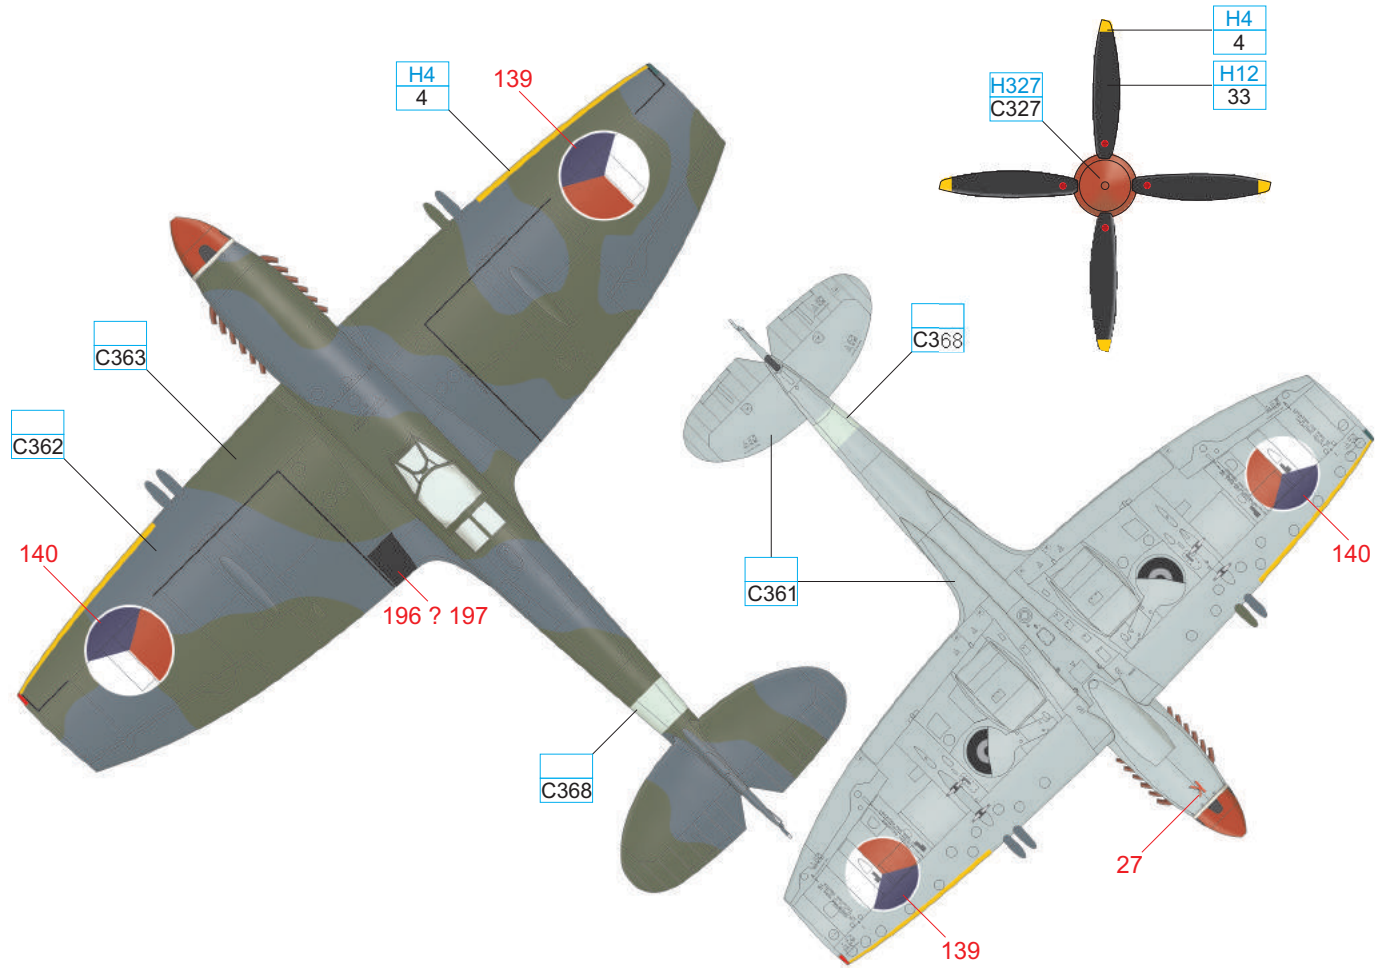

YELLOW	H4 4	RED	H327 C327
SKY	C368	MEDIUM SEA GRAY	C361
OCEAN GRAY	C362	DARK GREEN	C363
BLACK	H12 33