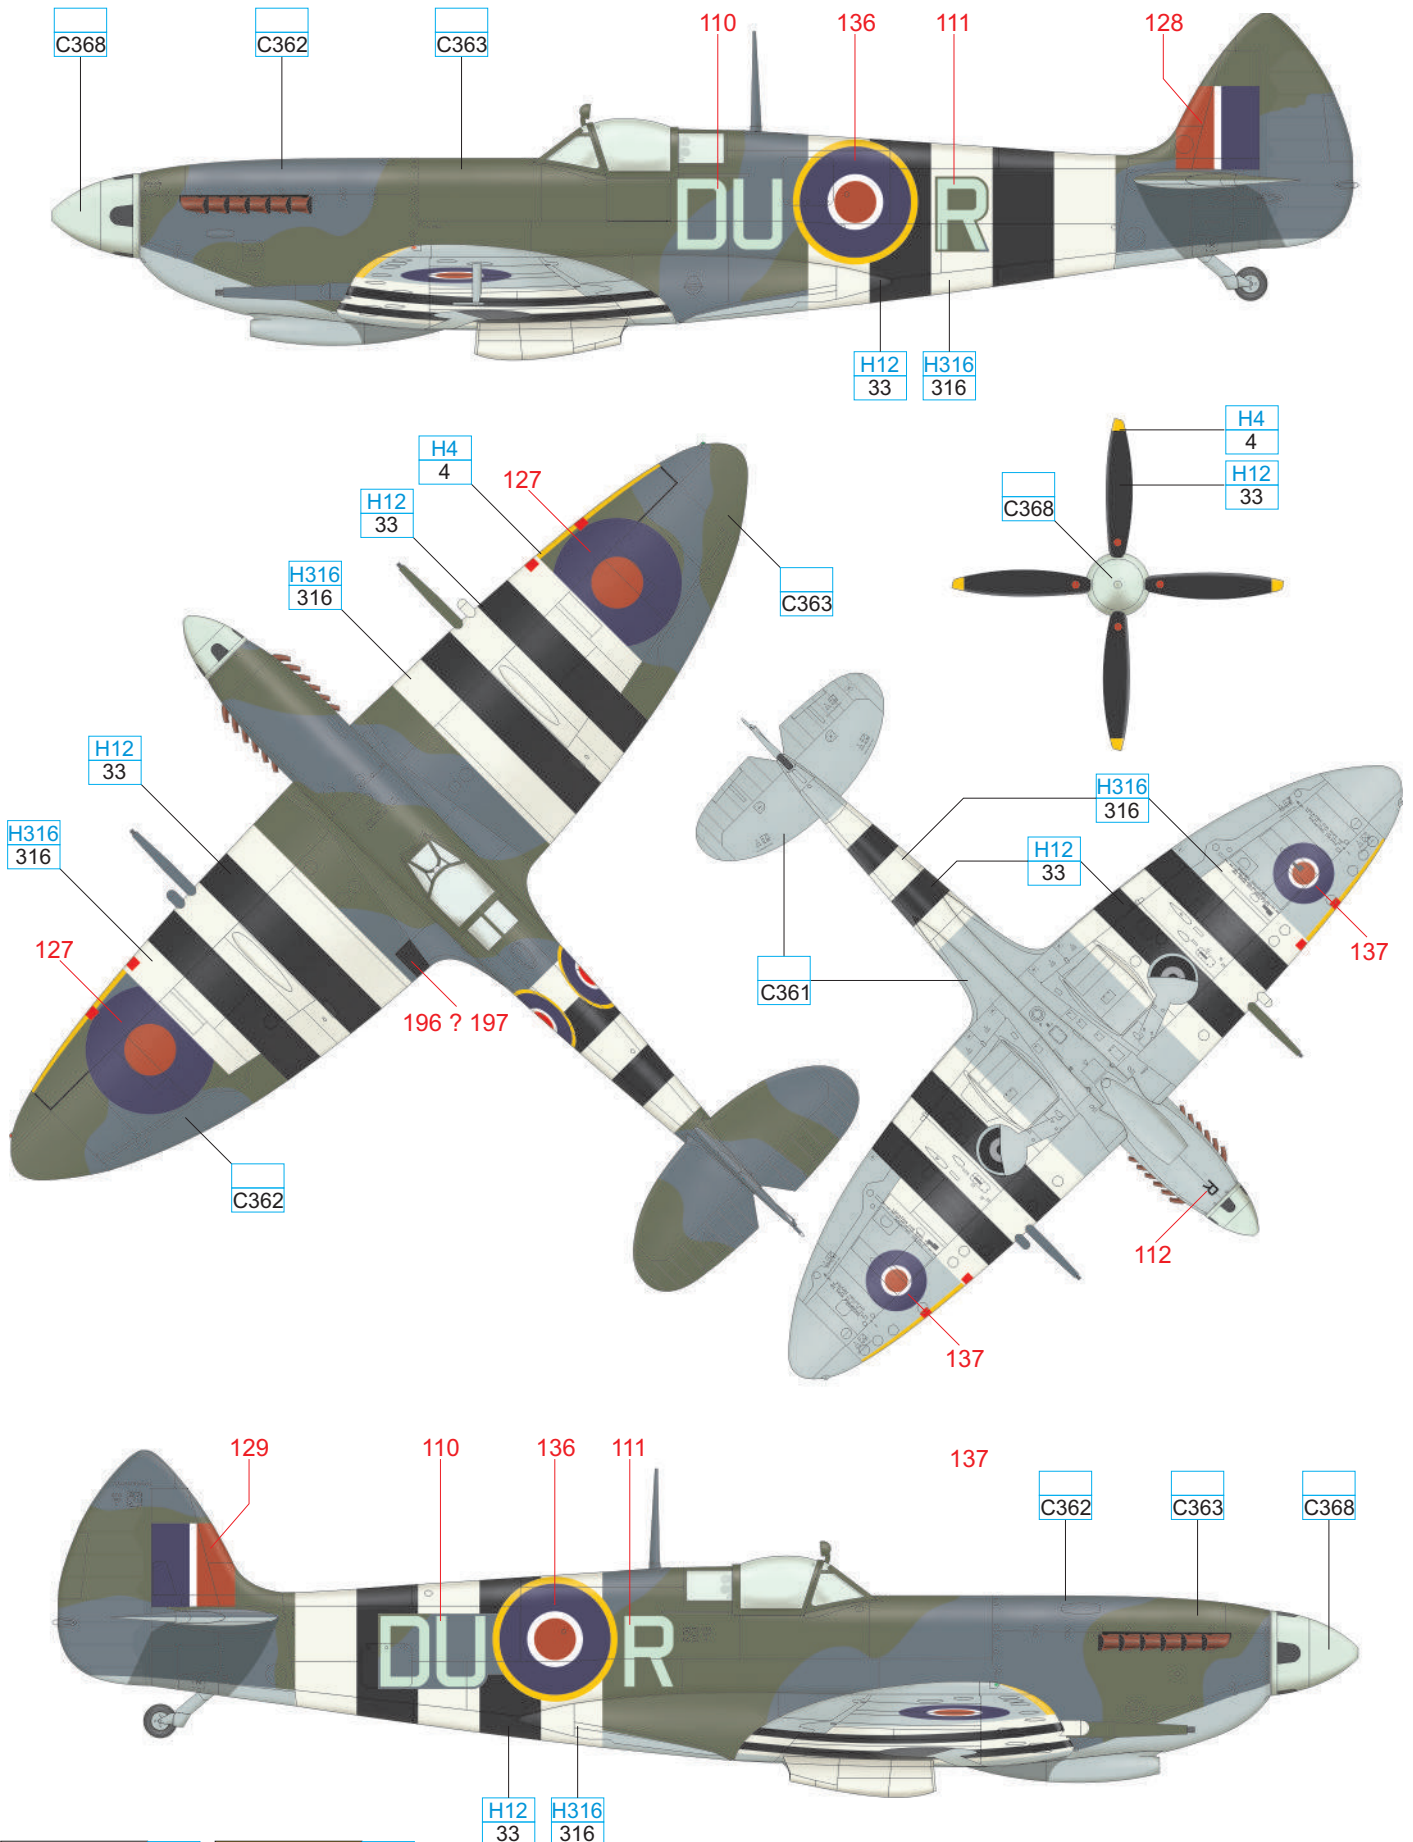

YELLOW	H4 4
--------	---------

SKY	C368
-----	------

MEDIUM SEA GRAY	C361
-----------------	------

OCEAN GRAY	C362
------------	------

DARK GREEN	C363
------------	------

BLACK	H12 33
-------	-----------

YELLOW	H4 4	WHITE	H316 316
SKY	C368	MEDIUM SEA GRAY	C361
		OCEAN GRAY	C362
		DARK GREEN	C363
		BLACK	H12 33