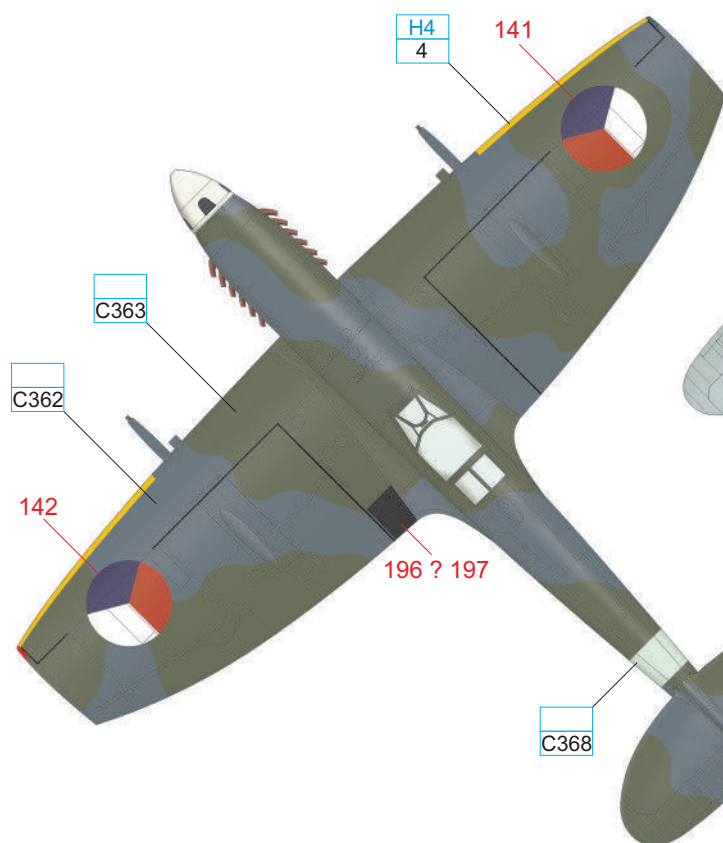

WHITE	H316 316	YELLOW	H4 4

SKY	C368	MEDIUM SEA GRAY	C361	OCEAN GRAY	C362	DARK GREEN	C363	BLACK	H12 33