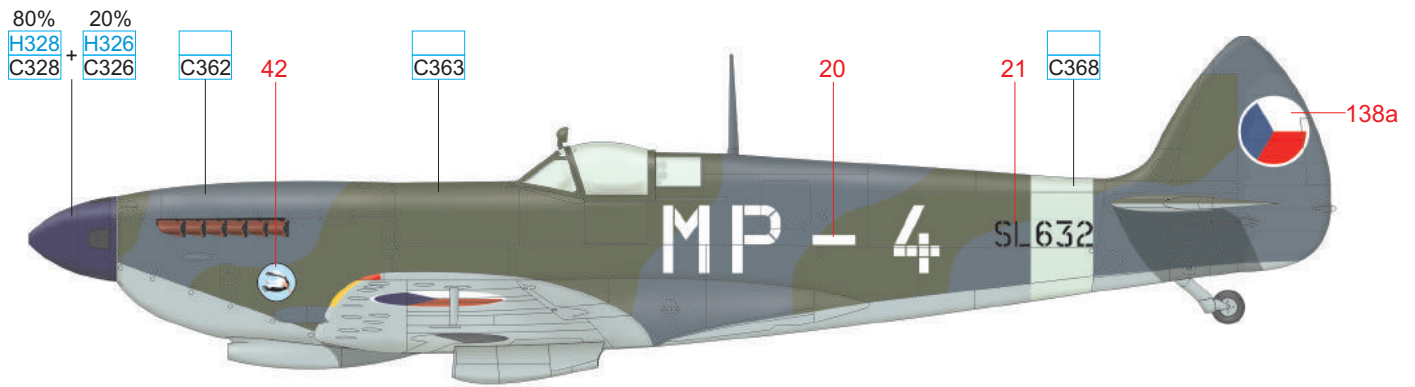

YELLOW	H4 4	BLUE	80% H328 C328 + 20% H326 C326	SKY	C368	MEDIUM SEA GRAY	C361	OCEAN GRAY	C362	DARK GREEN	C363	BLACK	H12 33