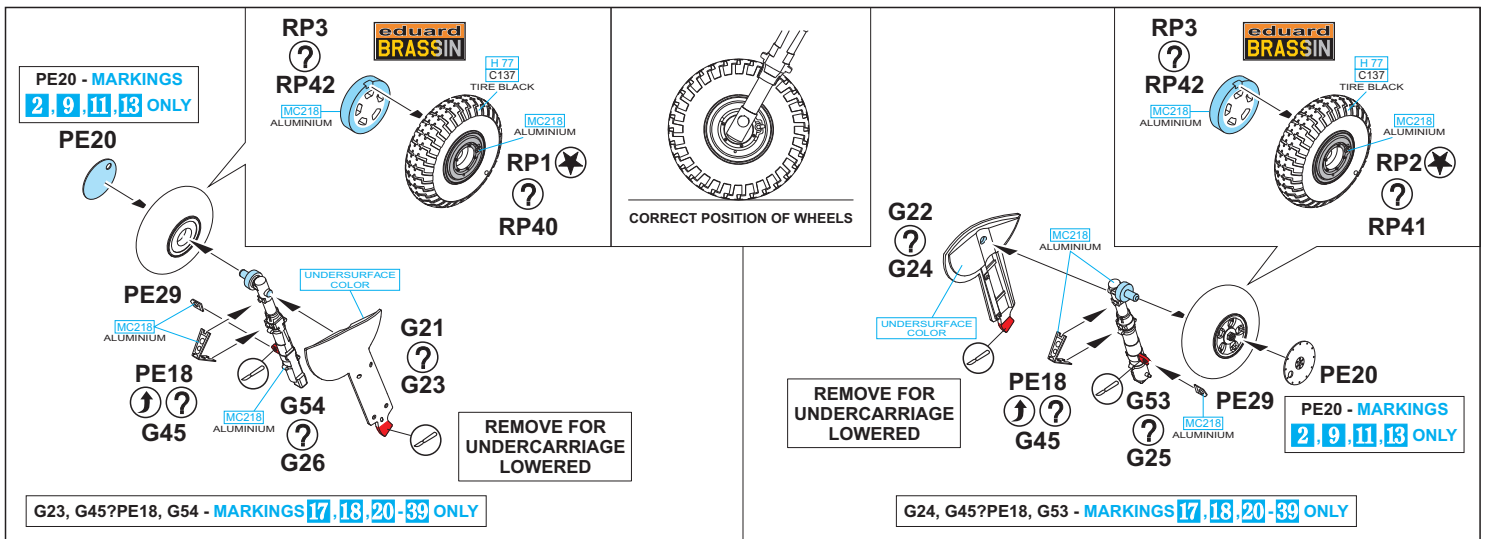

### late C-type wing

MARKINGS 5-14

**D**

**E**

E7, E8 - MARKINGS 6, 7, 10, 14, 17, 18, 20-39 ONLY

F76, F77 - MARKINGS  
1, 2, 3, 4, 15, 16, 19 ONLY

F75, F78 - MARKINGS  
1, 2, 3, 4, 15, 16, 19 ONLY

**late tailplane**