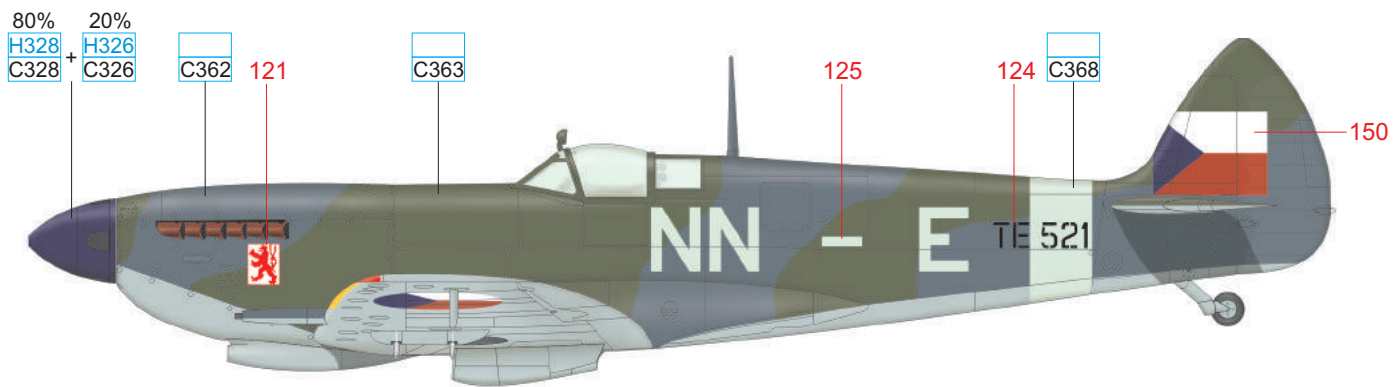

WHITE	H316 316	YELLOW	H4 4	BLUE	80% H328 C328 + 20% H326 C326
SKY	C368	MEDIUM SEA GRAY	C361	OCEAN GRAY	C362
		DARK GREEN	C363	BLACK	H12 33