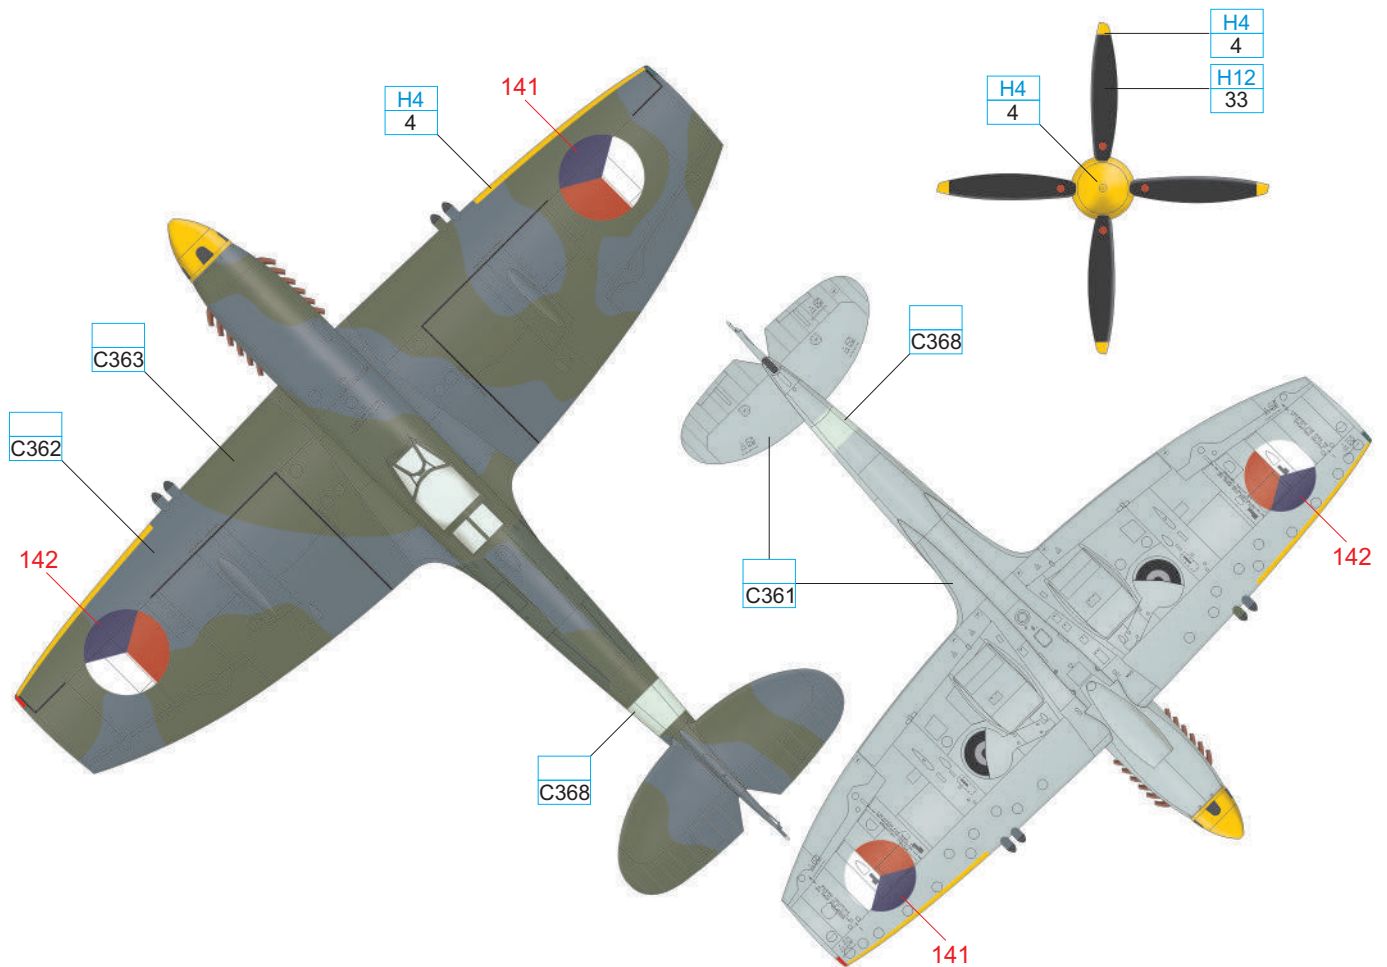

YELLOW	H4 4	RLM 71	H65 18
SKY	C368	MEDIUM SEA GRAY	C361
		OCEAN GRAY	C362
		DARK GREEN	C363
		BLACK	H12 33