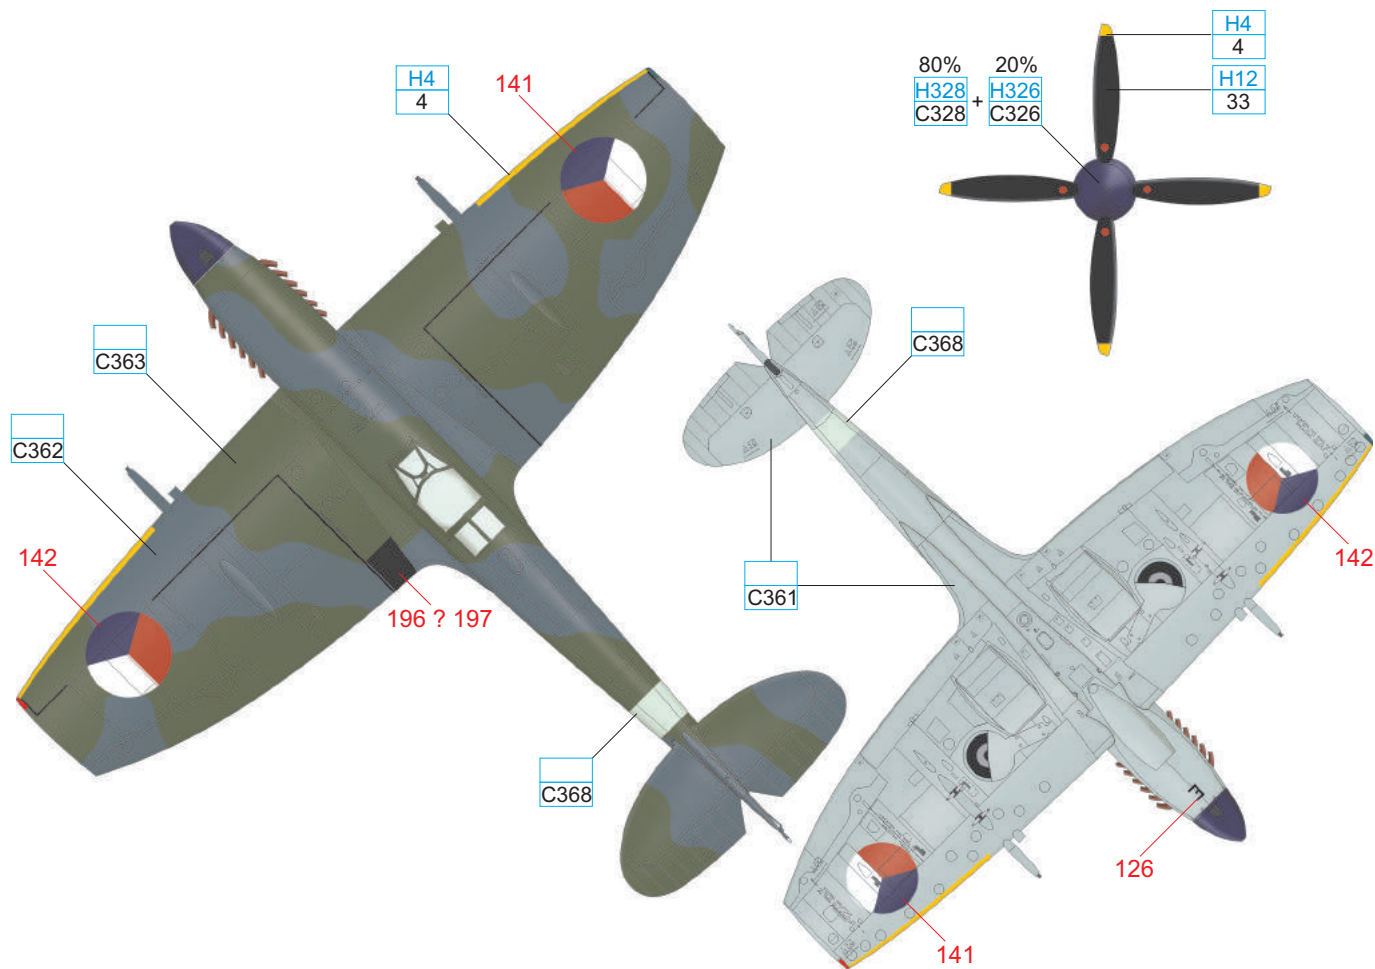

WHITE	H316 316	YELLOW	H4 4	BLUE	80% H328 C328 + 20% H326 C326
SKY	C368	MEDIUM SEA GRAY	C361	OCEAN GRAY	C362
		DARK GREEN	C363	BLACK	H12 33