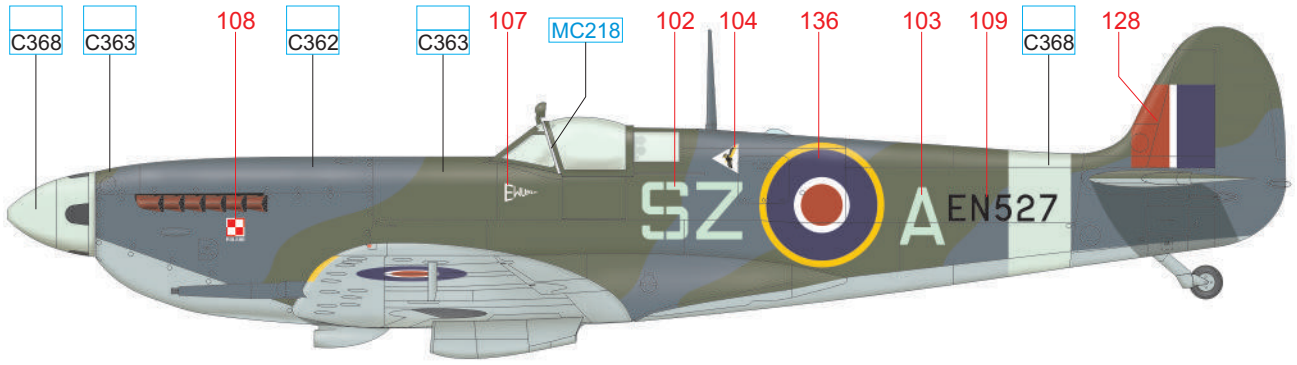

4 F Mk.IXc, EN527, S/Ldr. Marian Trzebiński, velitel 316. Sqdn., jaro 1943

YELLOW	H4 4	ALUMINIUM	MC218						
SKY	C368	MEDIUM SEA GRAY	C361	OCEAN GRAY	C362	DARK GREEN	C363	BLACK	H12 33