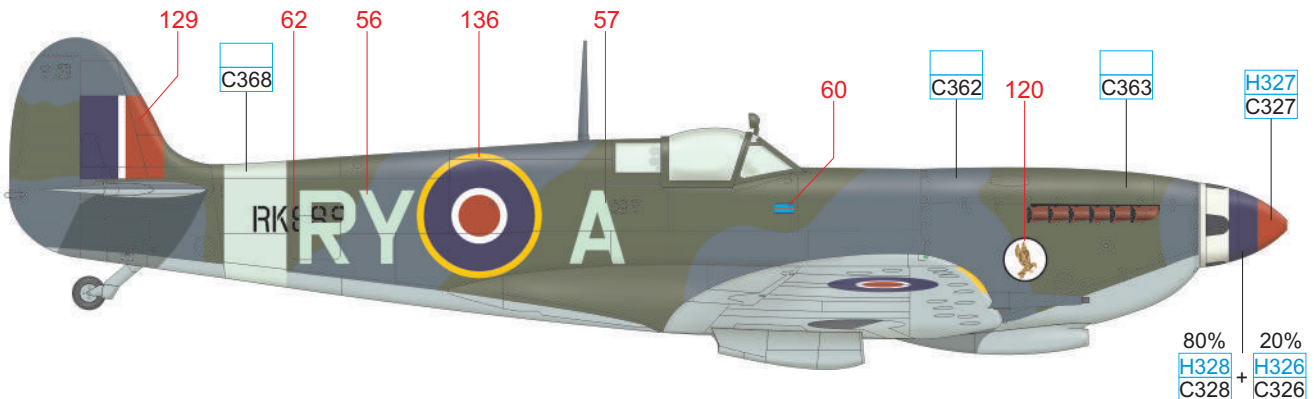

WHITE	H316 316	YELLOW	H4 4	RED	H327 C327	BLACK	H12 33
SKY	C368	MEDIUM SEA GRAY	C361	OCEAN GRAY	C362	DARK GREEN	C363
				BLUE	80% H328 C328	20% H326 C326