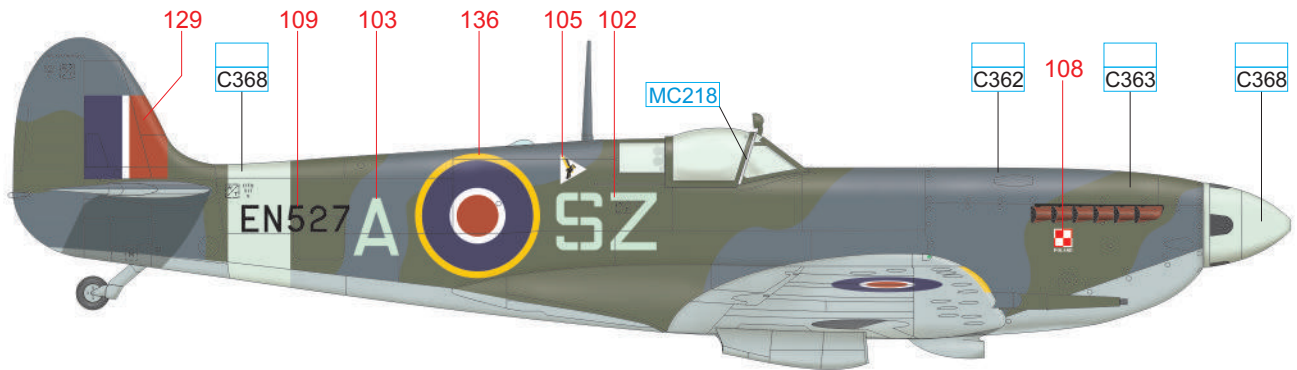

4 F Mk.IXc, EN527, S/Ldr. Marian Trzebiński, velitel 316. Sqdn., jaro 1943

YELLOW	H4 4	ALUMINIUM	MC218						
SKY	C368	MEDIUM SEA GRAY	C361	OCEAN GRAY	C362	DARK GREEN	C363	BLACK	H12 33