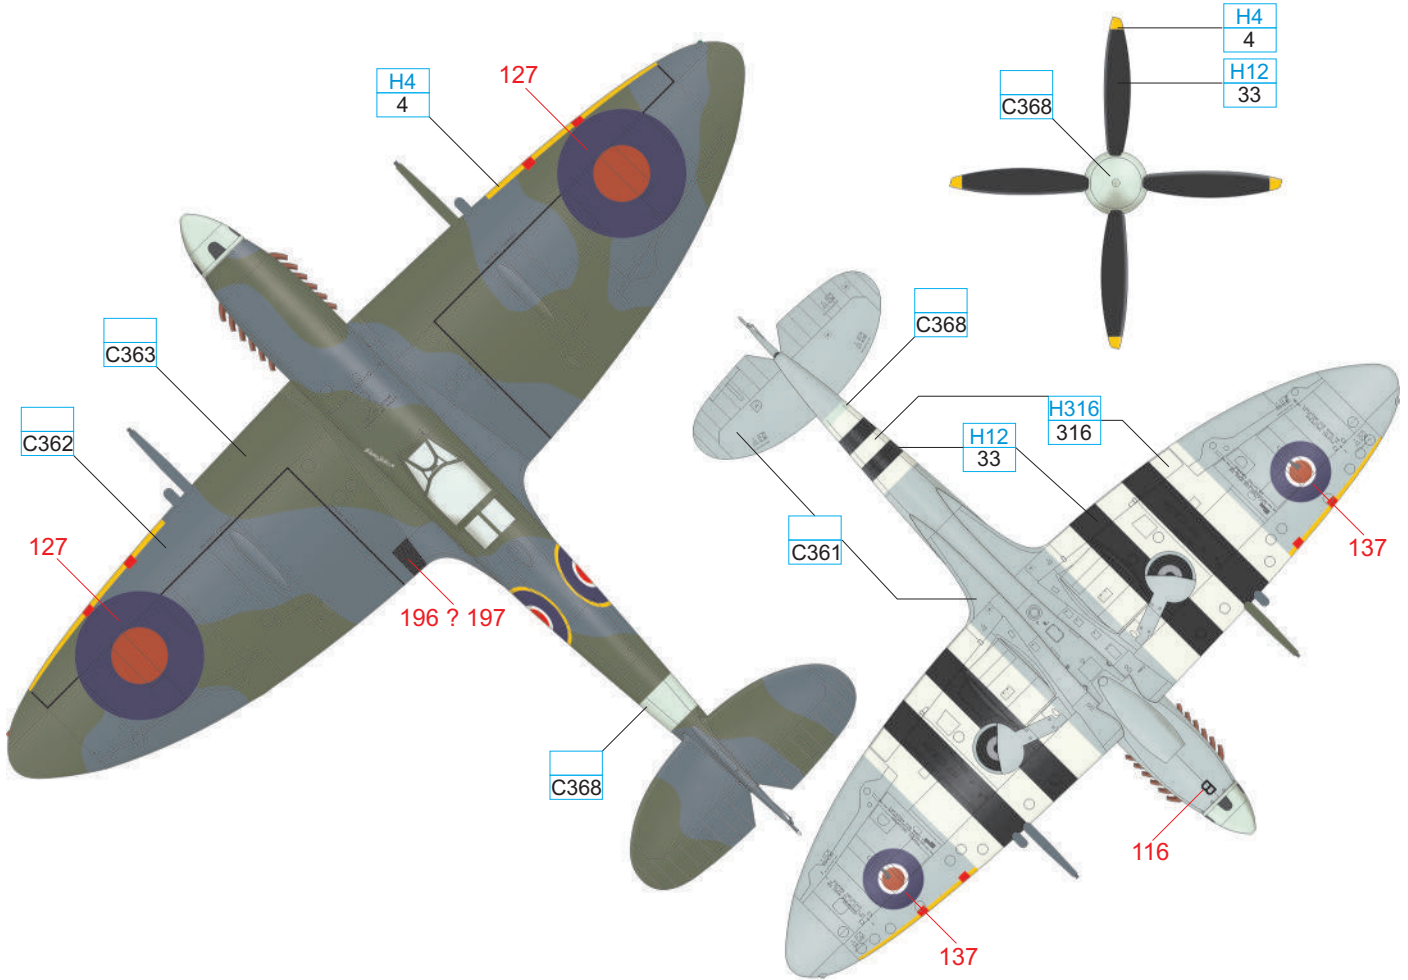

YELLOW	H4 4	WHITE	H316 316
SKY	C368	MEDIUM SEA GRAY	C361
		OCEAN GRAY	C362
		DARK GREEN	C363
		BLACK	H12 33