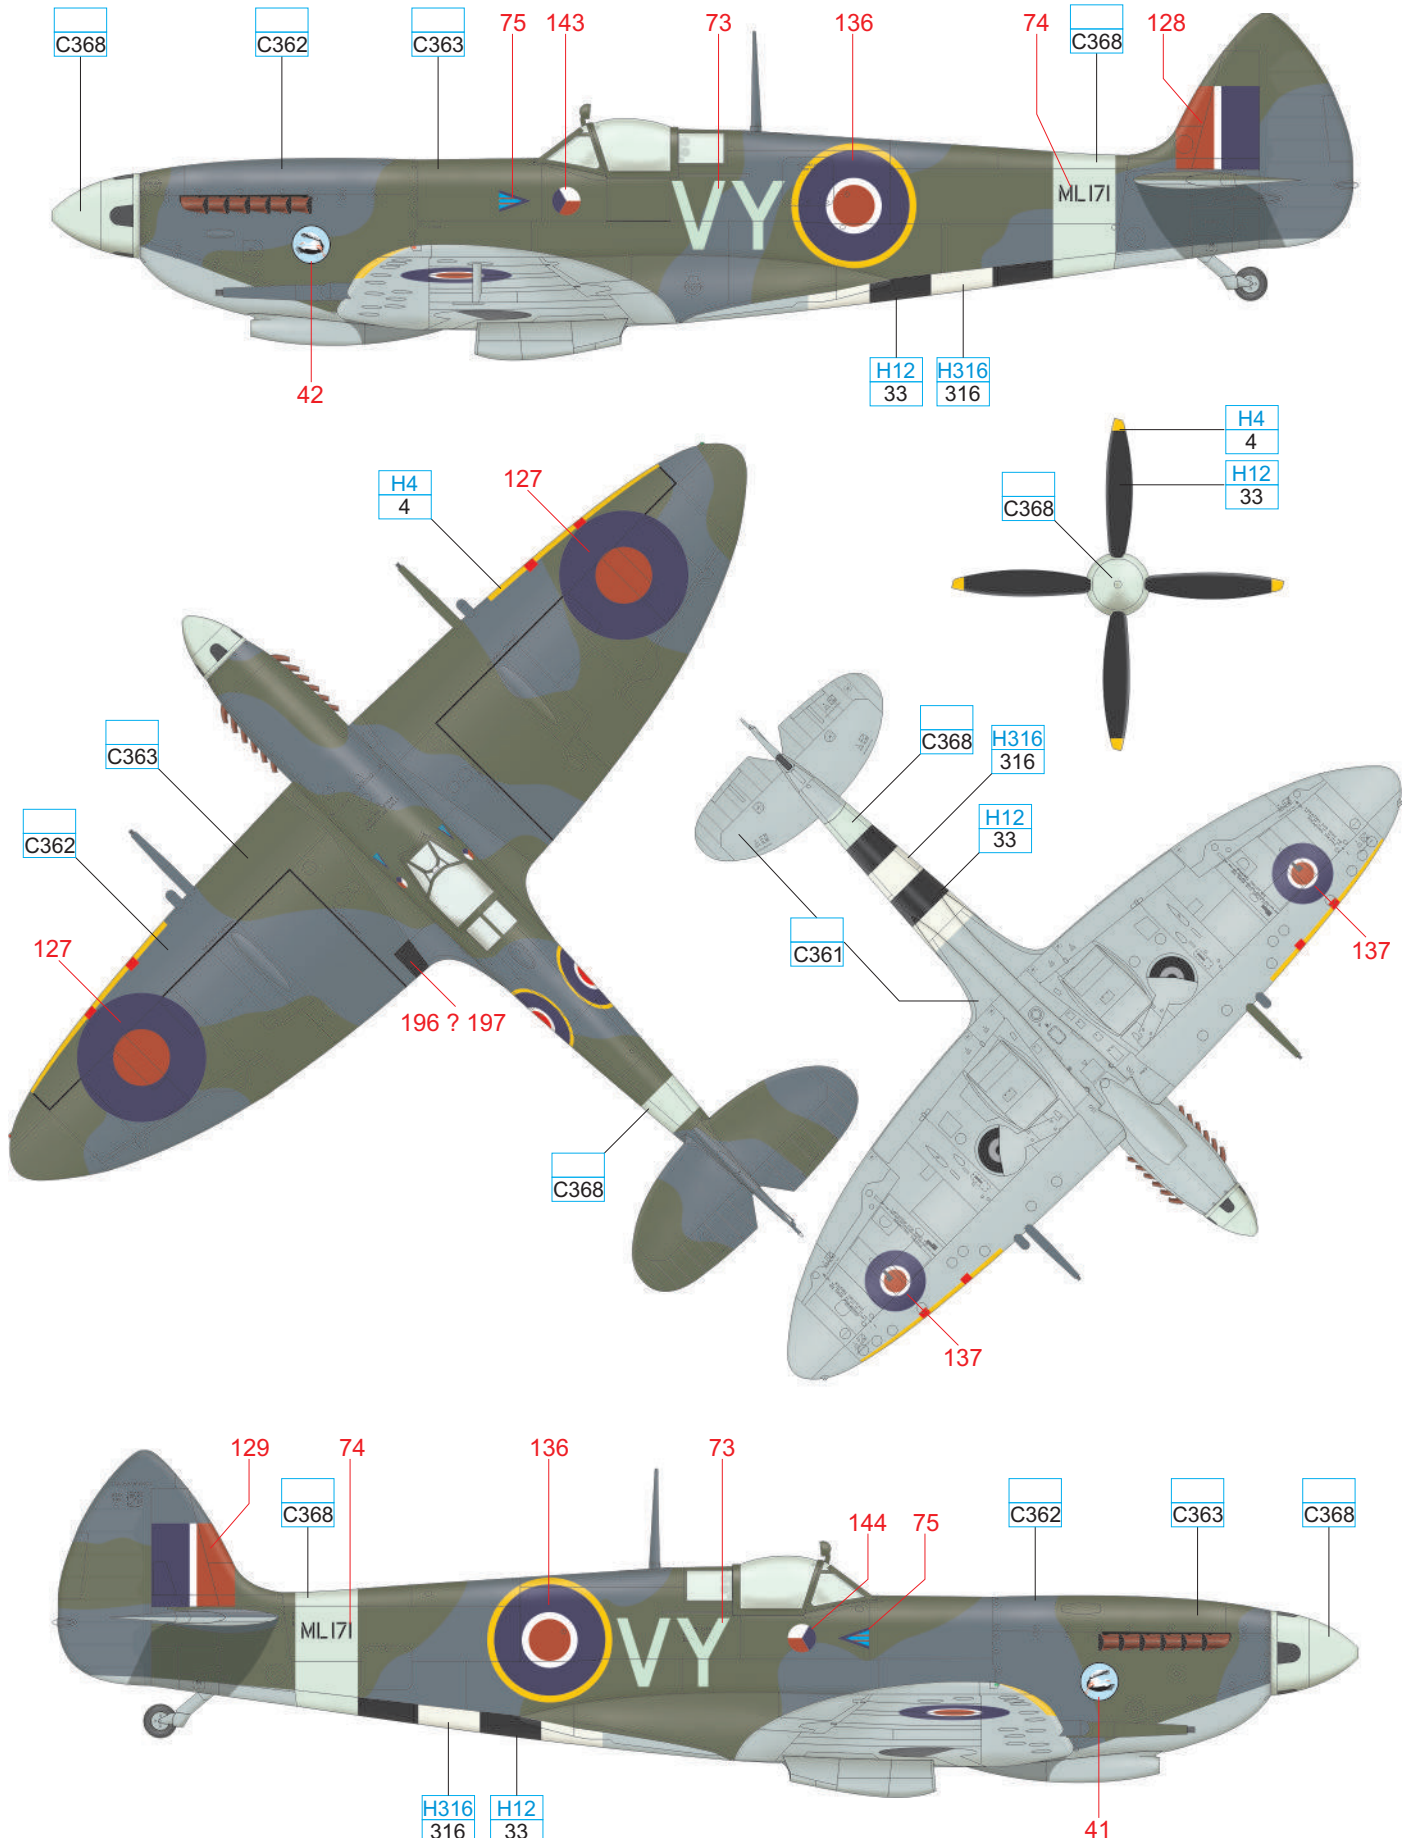

YELLOW	H4 4
--------	---------

SKY	C368
-----	------

MEDIUM SEA GRAY	C361
-----------------	------

OCEAN GRAY	C362
------------	------

DARK GREEN	C363
------------	------

BLACK	H12 33
-------	-----------

YELLOW	H4 4	WHITE	H316 316
SKY	C368	MEDIUM SEA GRAY	C361
		OCEAN GRAY	C362
		DARK GREEN	C363
		BLACK	H12 33