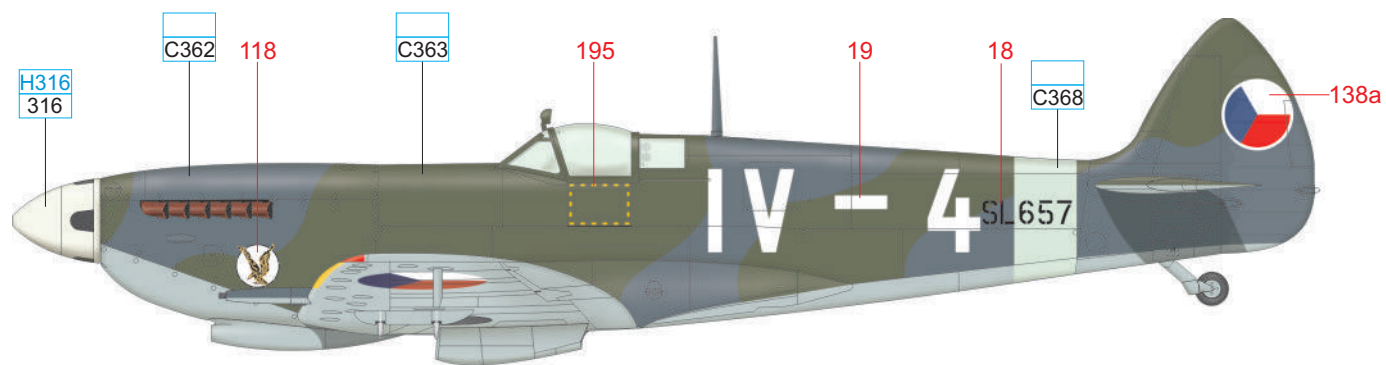

WHITE	H316 316	YELLOW	H4 4

SKY	C368	MEDIUM SEA GRAY	C361	OCEAN GRAY	C362	DARK GREEN	C363	BLACK	H12 33