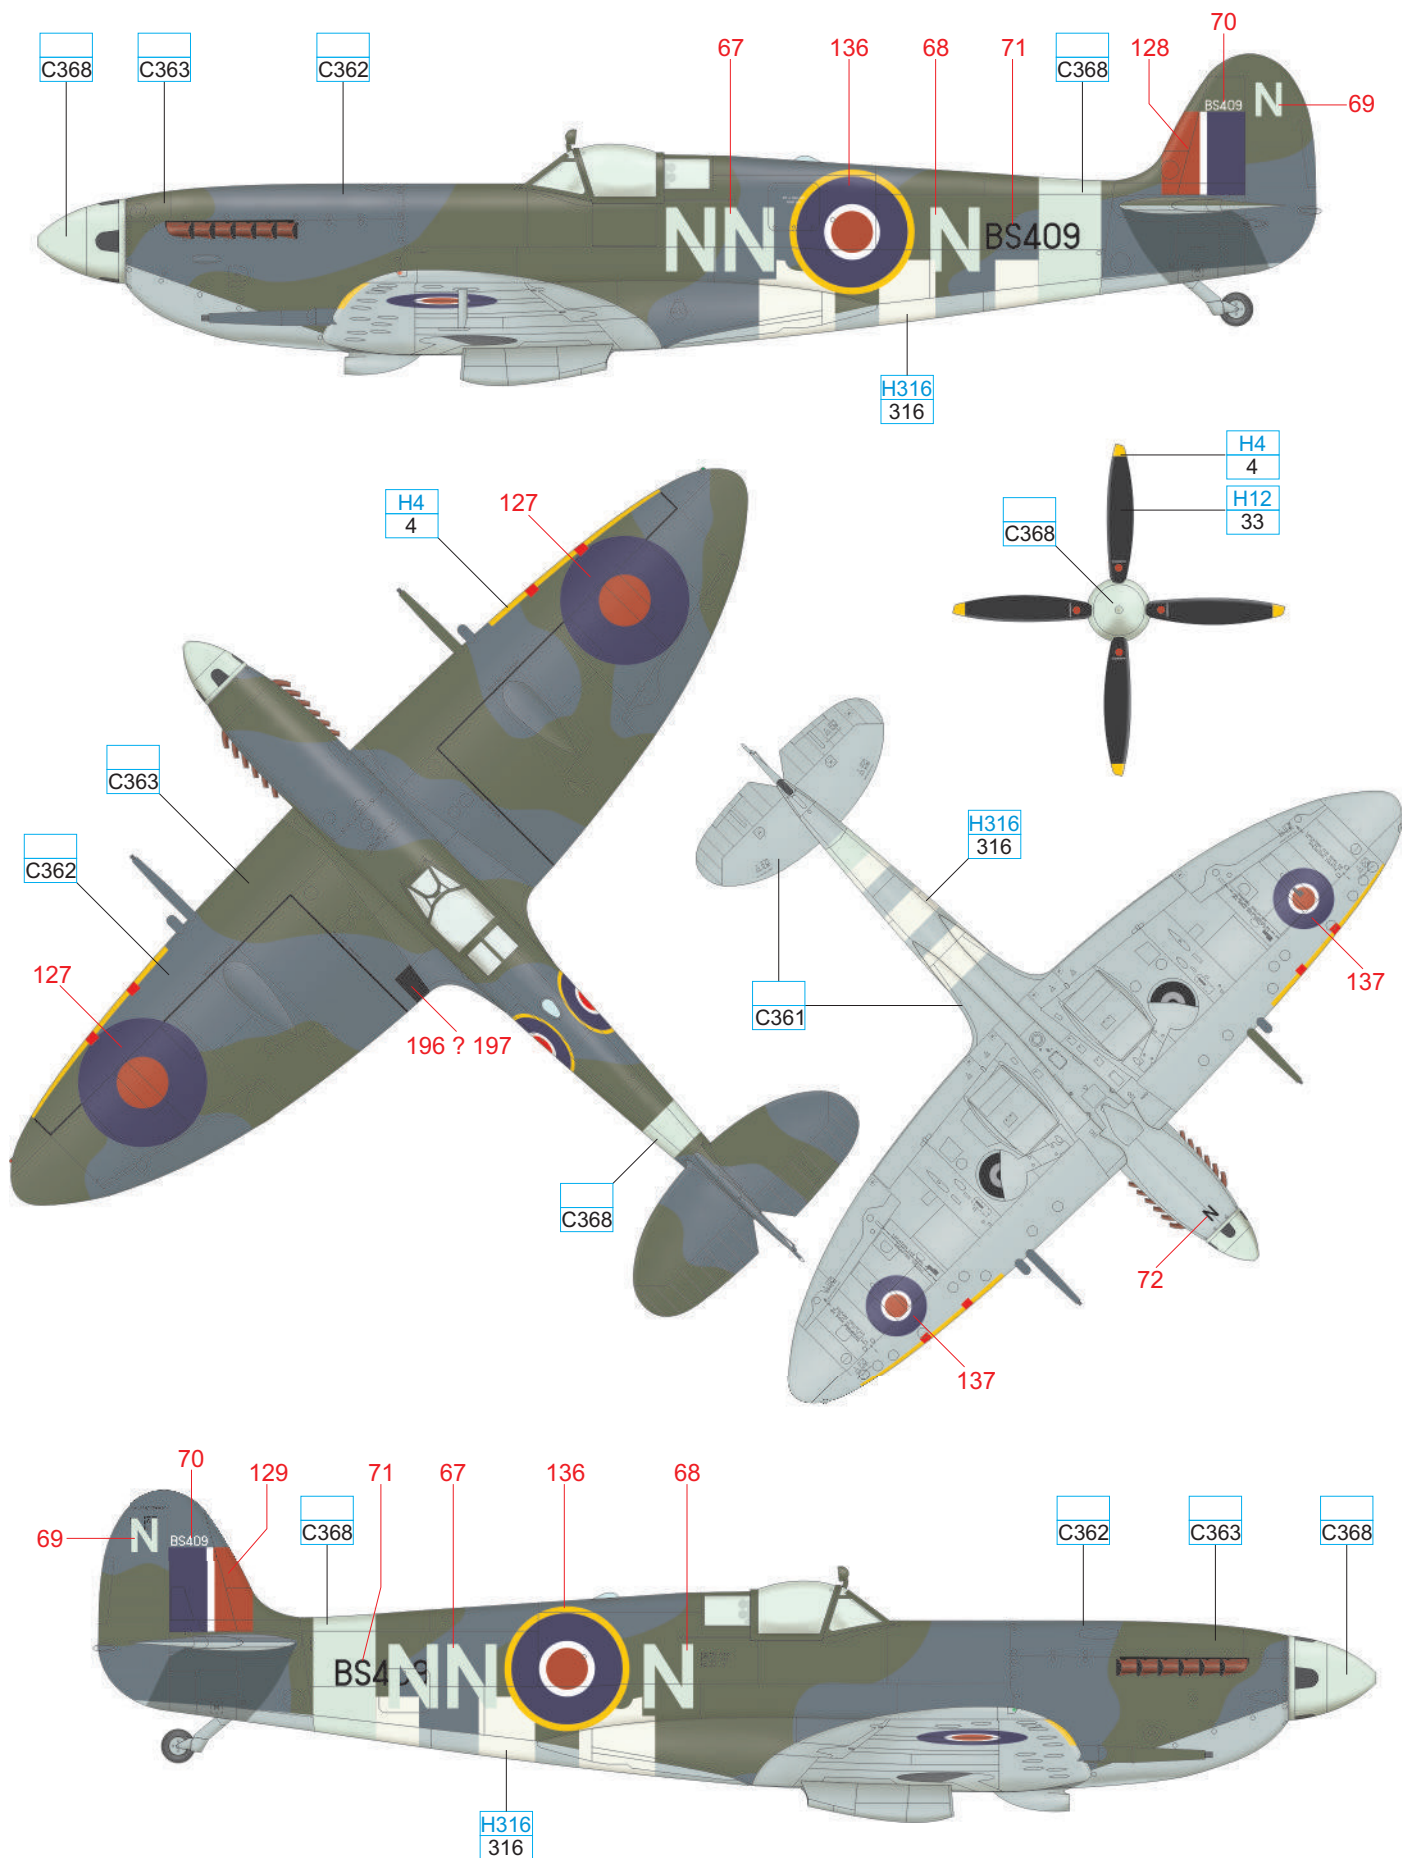

YELLOW	H4 4	WHITE	H316 316
SKY	C368	MEDIUM SEA GRAY	C361
		OCEAN GRAY	C362
		DARK GREEN	C363
		BLACK	H12 33