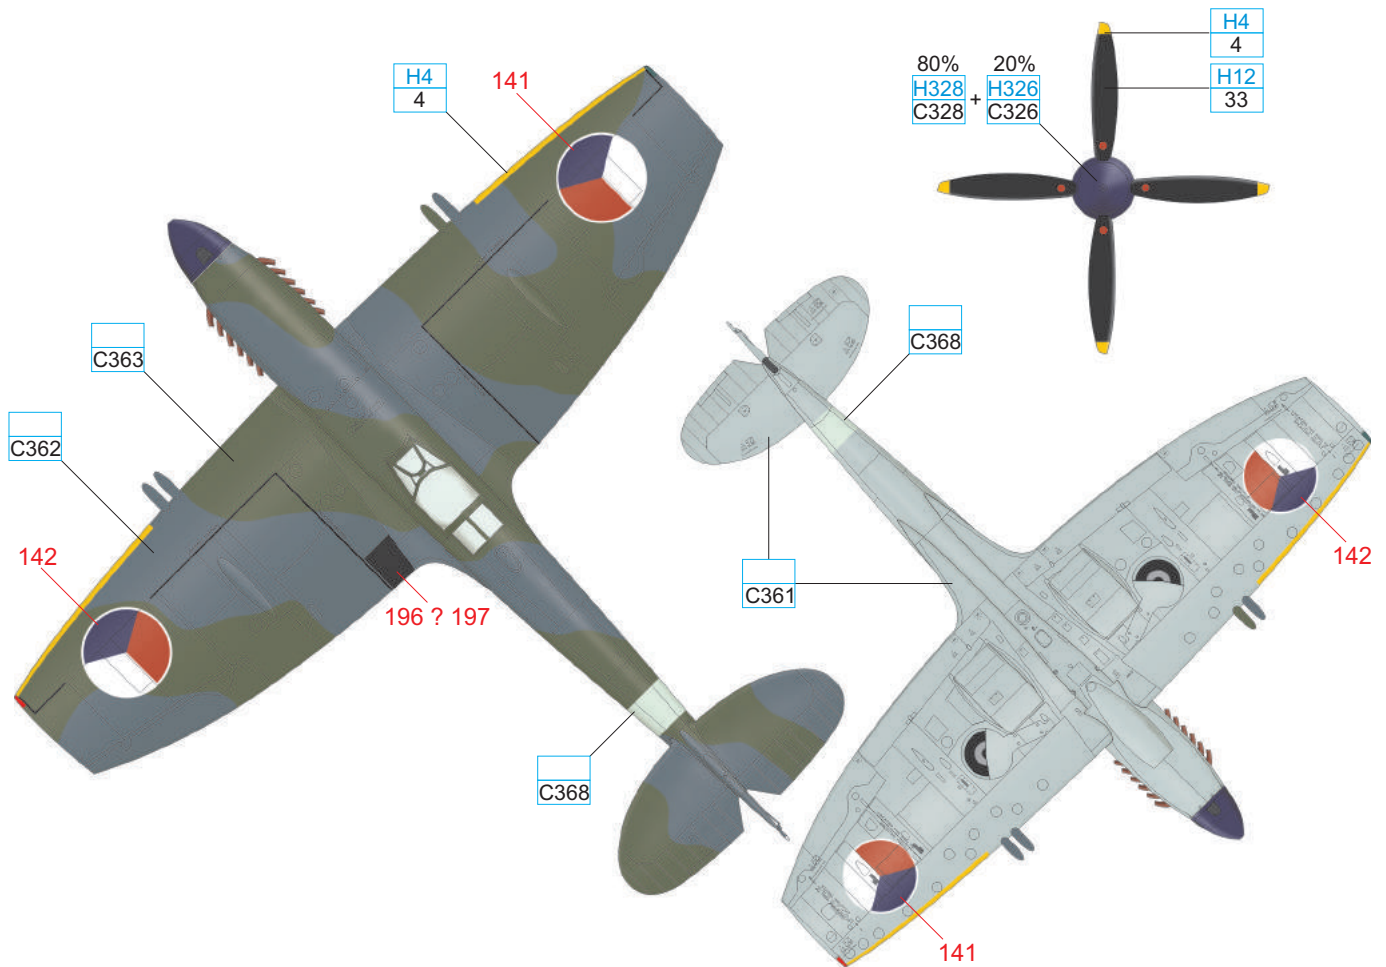

YELLOW	H4 4	BLUE	80% H328 C328 + 20% H326 C326	SKY	C368	MEDIUM SEA GRAY	C361	OCEAN GRAY	C362	DARK GREEN	C363	BLACK	H12 33