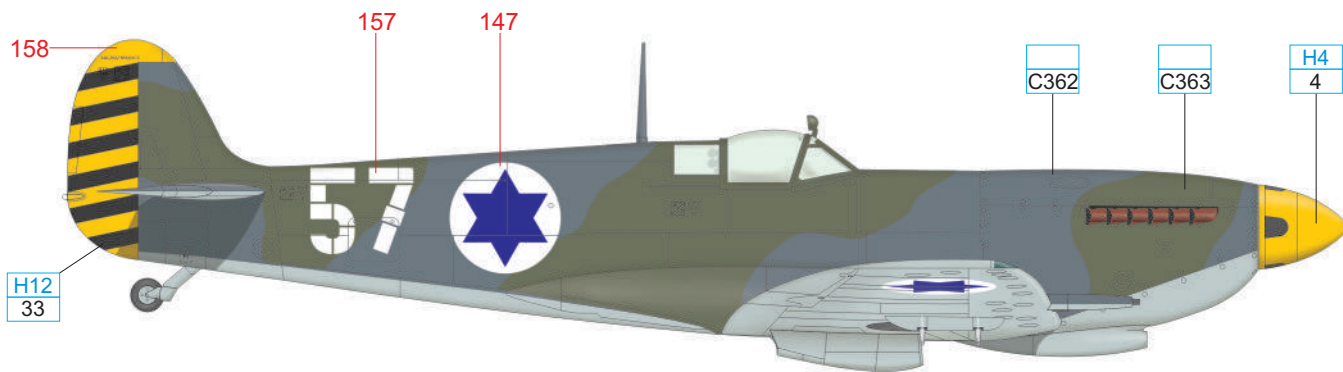

YELLOW	H4
	4

RED	H13
	3

MEDIUM SEA GRAY	C361

OCEAN GRAY	C362

DARK GREEN	C363

BLACK	H12
	33