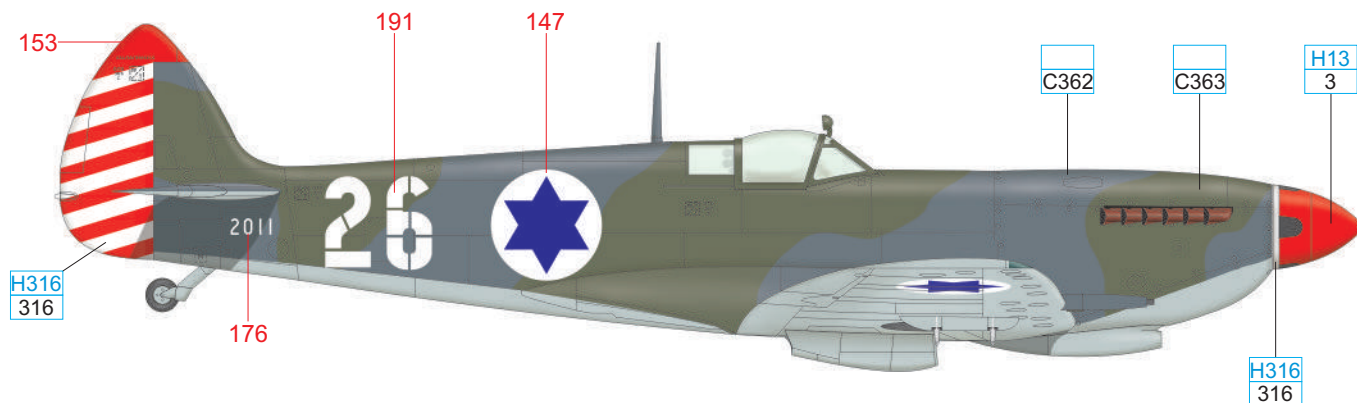

WHITE	H316 316	YELLOW	H4 4

RED	H13 3	MEDIUM SEA GRAY	C361	OCEAN GRAY	C362	DARK GREEN	C363	BLACK	H12 33

eduard