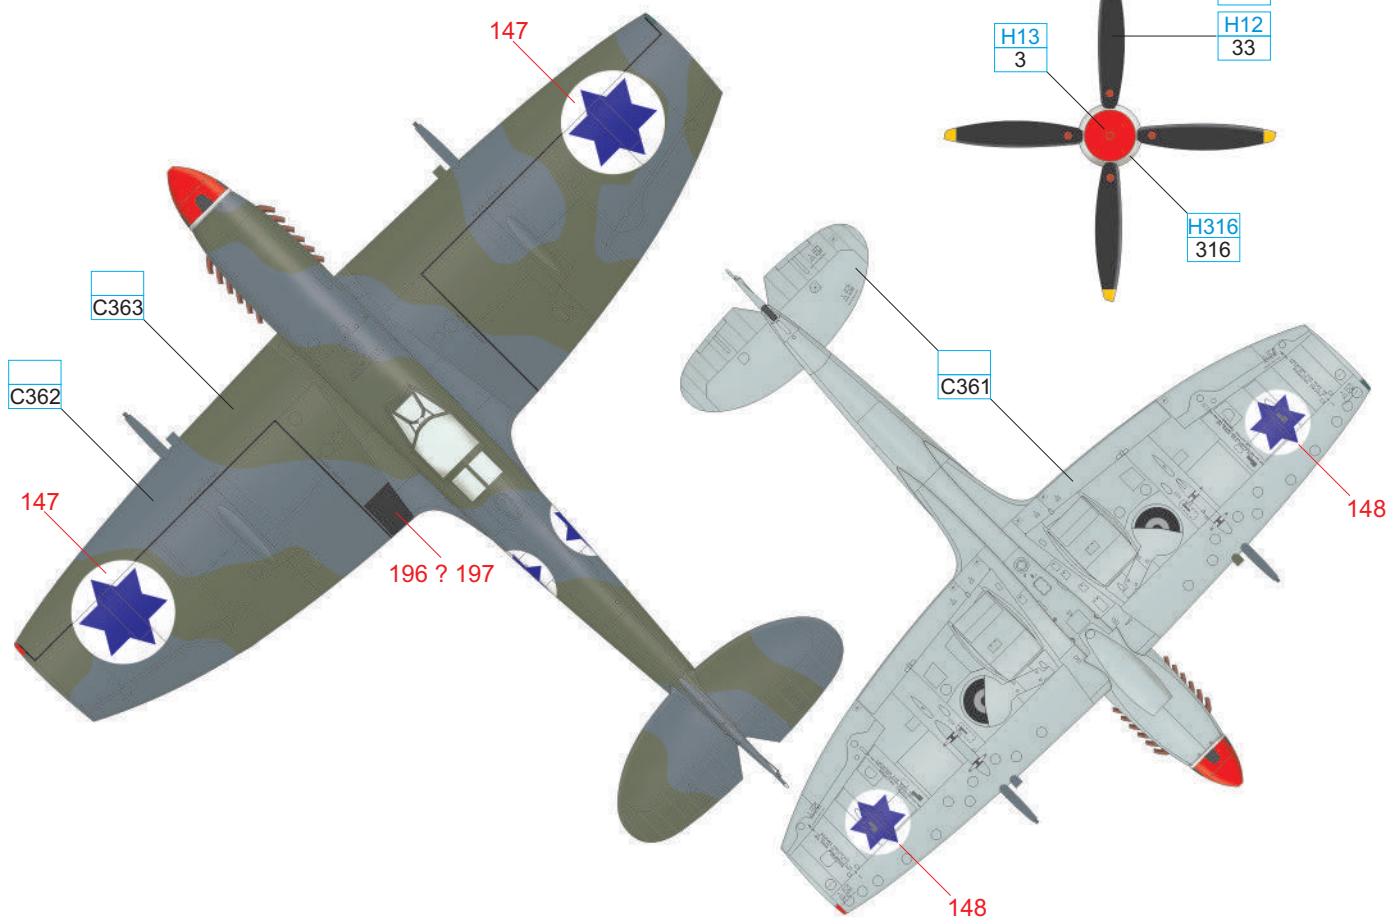

WHITE	H316 316	YELLOW	H4 4

RED	H13 3	MEDIUM SEA GRAY	C361	OCEAN GRAY	C362	DARK GREEN	C363	BLACK	H12 33

eduard