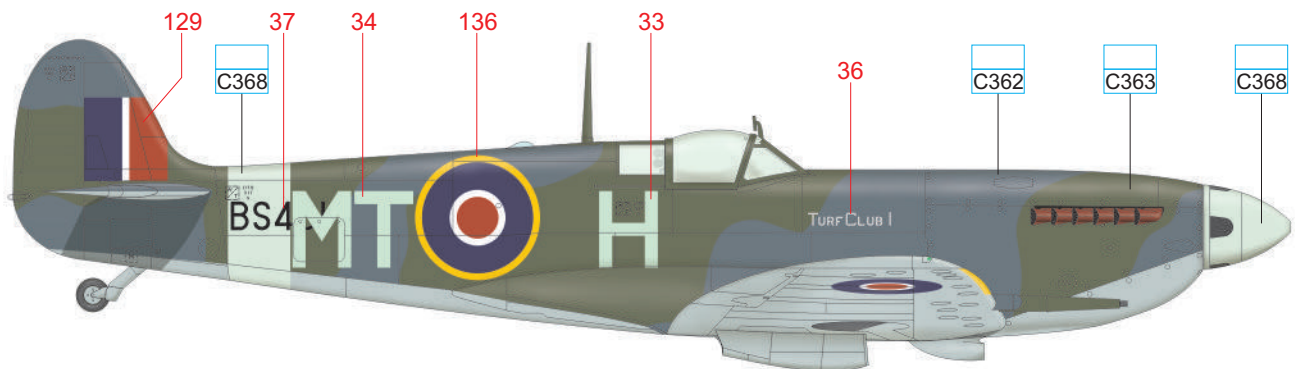

2 F Mk.IXc, BS461, F/Lt. Tomáš Kruml, 122. Sqdn., základna Hornchurch, jaro 1943

YELLOW	H4 4

SKY	C368

MEDIUM SEA GRAY	C361

OCEAN GRAY	C362

DARK GREEN	C363

BLACK	H12 33