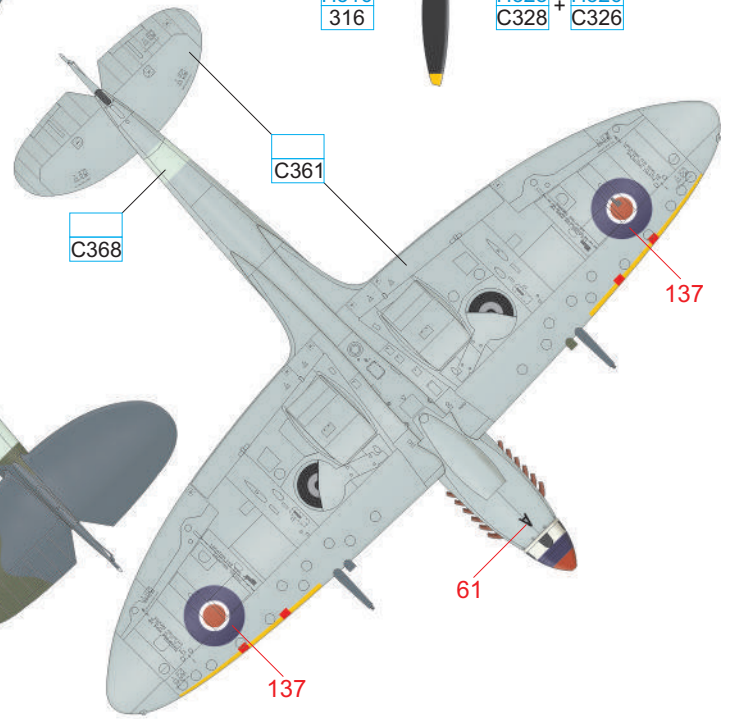

WHITE	H316 316	YELLOW	H4 4	RED	H327 C327	BLACK	H12 33
SKY	C368	MEDIUM SEA GRAY	C361	OCEAN GRAY	C362	DARK GREEN	C363
				BLUE	80% H328 C328	20% H326 C326