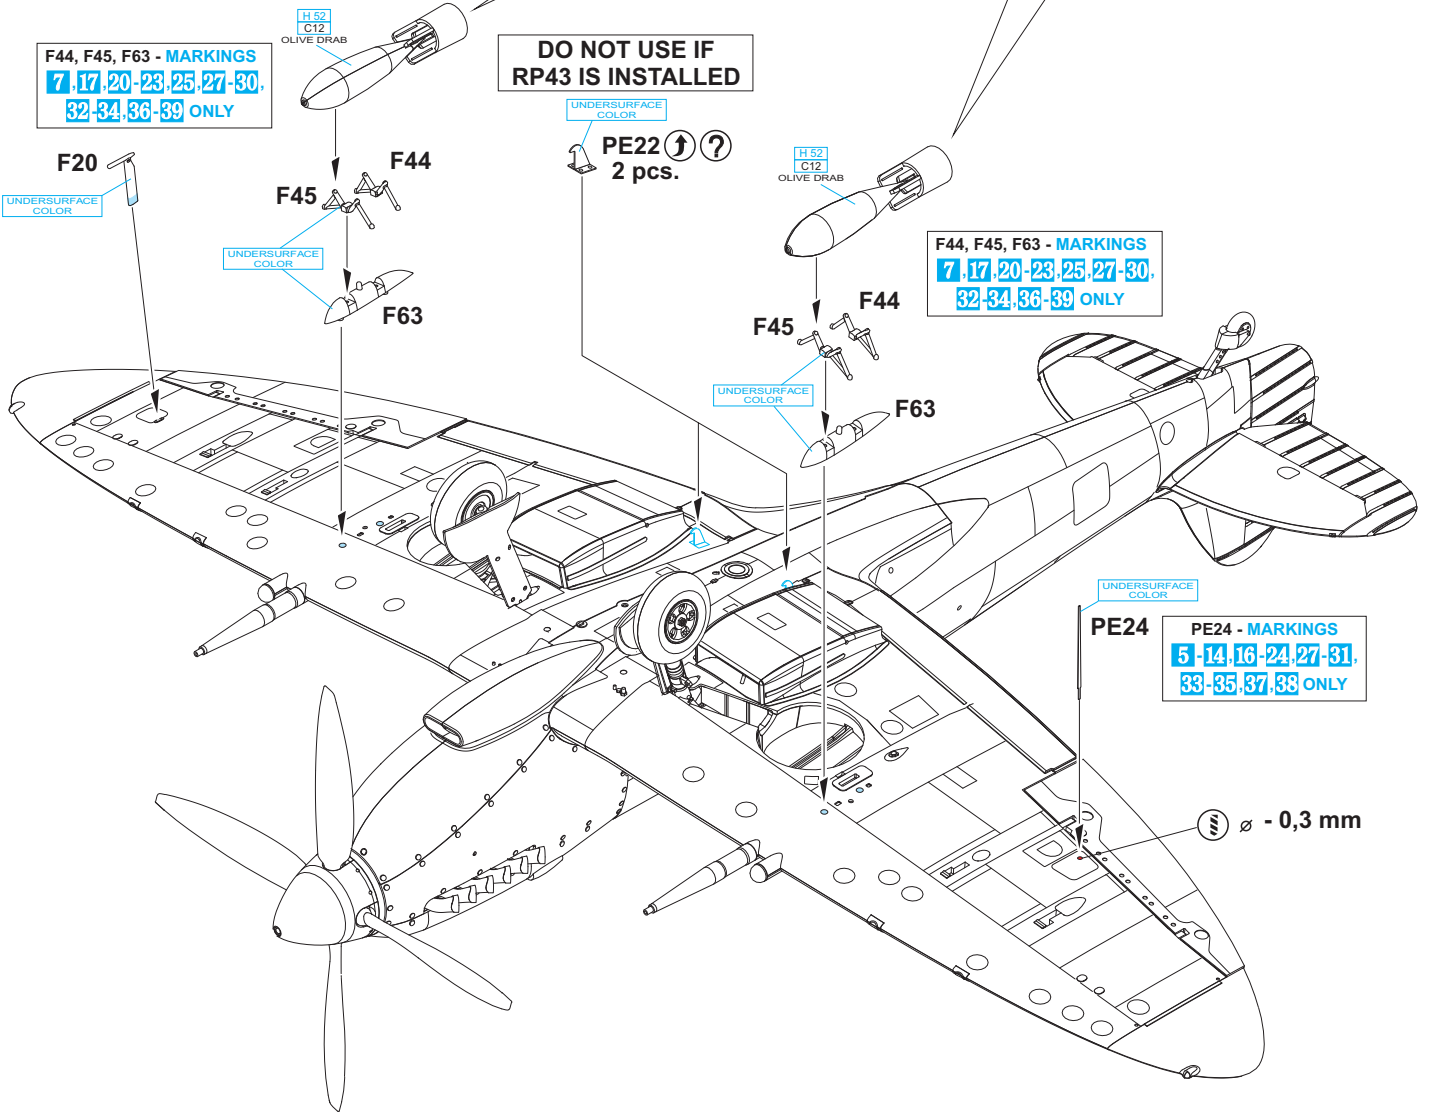

F44, F45, F63 - MARKINGS
7, 17, 20, 23, 25, 27, 30,
32, 34, 36, 39 ONLY

**DO NOT USE IF
RP43 IS INSTALLED**

UNDERSURFACE
COLOR
PE22 (↑) (?)
2 pcs.

F44, F45, F63 - MARKINGS
7, 17, 20, 23, 25, 27, 30,
32, 34, 36, 39 ONLY

UNDERSURFACE
COLOR
PE24 (↑)
PE24 - MARKINGS
5, 14, 16, 24, 27, 31,
33, 35, 37, 38 ONLY