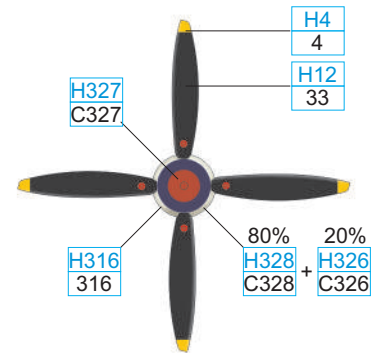

WHITE	H316 316	YELLOW	H4 4	RED	H327 C327	BLACK	H12 33
SKY	C368	MEDIUM SEA GRAY	C361	OCEAN GRAY	C362	DARK GREEN	C363
				BLUE	80% H328 C328	20% H326 C326