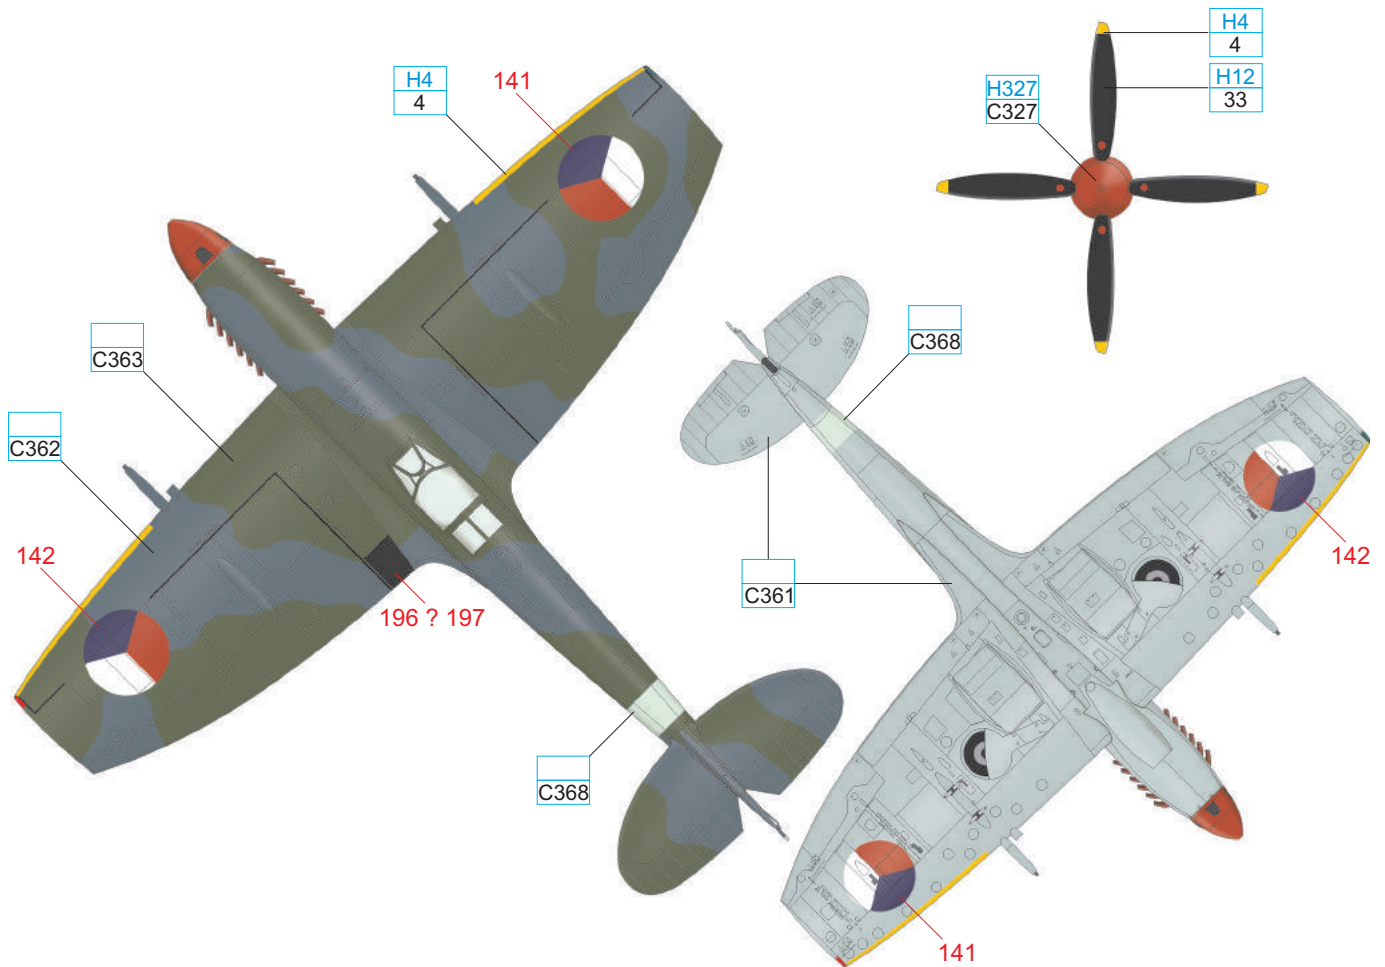

MEDIUM SEA GRAY	C361
-----------------	------

OCEAN GRAY	C362
------------	------

DARK GREEN	C363
------------	------

BLACK	H12 33
-------	-----------

WHITE	H316 316	YELLOW	H4 4	RED	H327 C327
SKY	C368	MEDIUM SEA GRAY	C361	OCEAN GRAY	C362
		DARK GREEN	C363	BLACK	H12 33