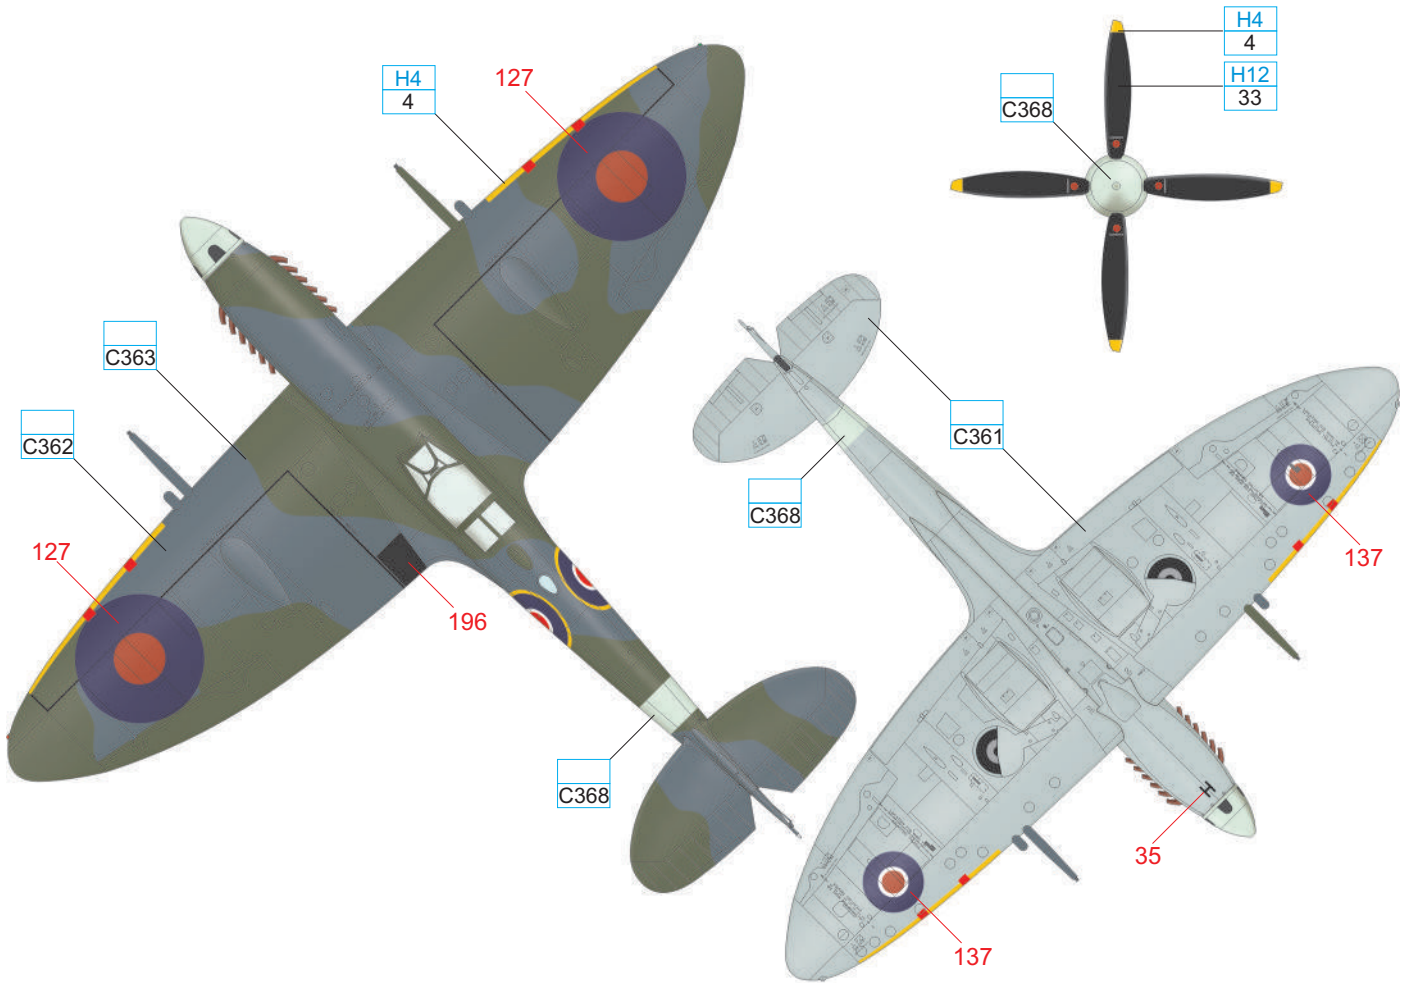

2 F Mk.IXc, BS461, F/Lt. Tomáš Kruml, 122. Sqdn., základna Hornchurch, jaro 1943

YELLOW	H4 4

SKY	C368

MEDIUM SEA GRAY	C361

OCEAN GRAY	C362

DARK GREEN	C363

BLACK	H12 33