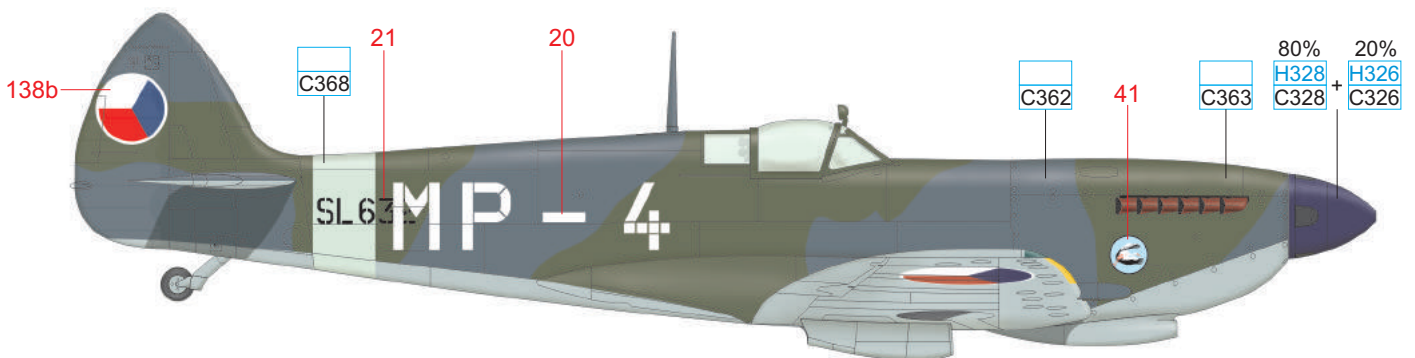

YELLOW	H4 4	BLUE	80% H328 C328 + 20% H326 C326	SKY	C368	MEDIUM SEA GRAY	C361	OCEAN GRAY	C362	DARK GREEN	C363	BLACK	H12 33