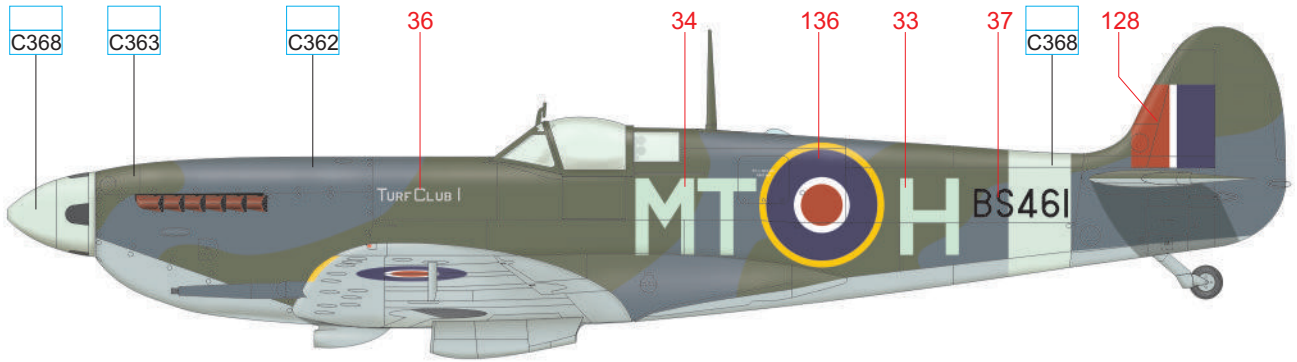

2 F Mk.IXc, BS461, F/Lt. Tomáš Kruml, 122. Sqdn., základna Hornchurch, jaro 1943

YELLOW	H4 4

SKY	C368

MEDIUM SEA GRAY	C361

OCEAN GRAY	C362

DARK GREEN	C363

BLACK	H12 33