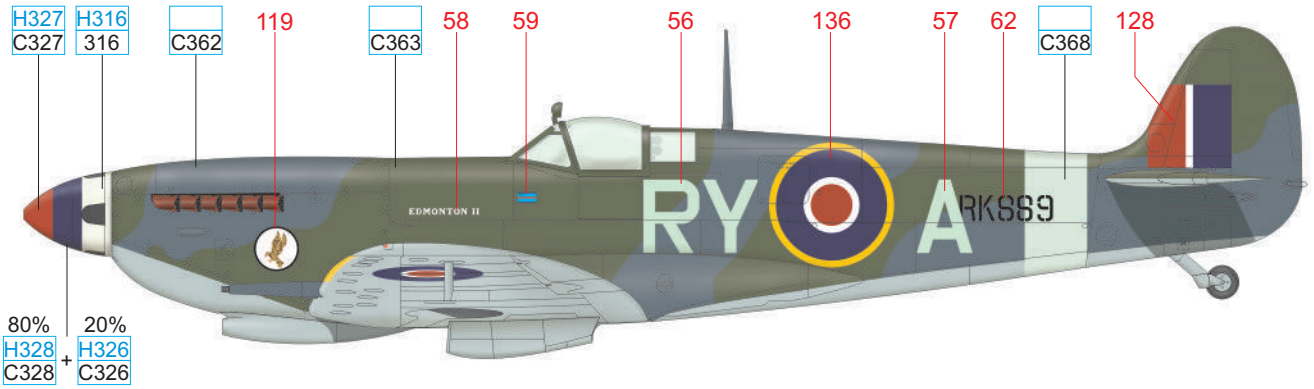

WHITE	H316 316	YELLOW	H4 4	RED	H327 C327	BLACK	H12 33
SKY	C368	MEDIUM SEA GRAY	C361	OCEAN GRAY	C362	DARK GREEN	C363
				BLUE	80% H328 C328	20% H326 C326