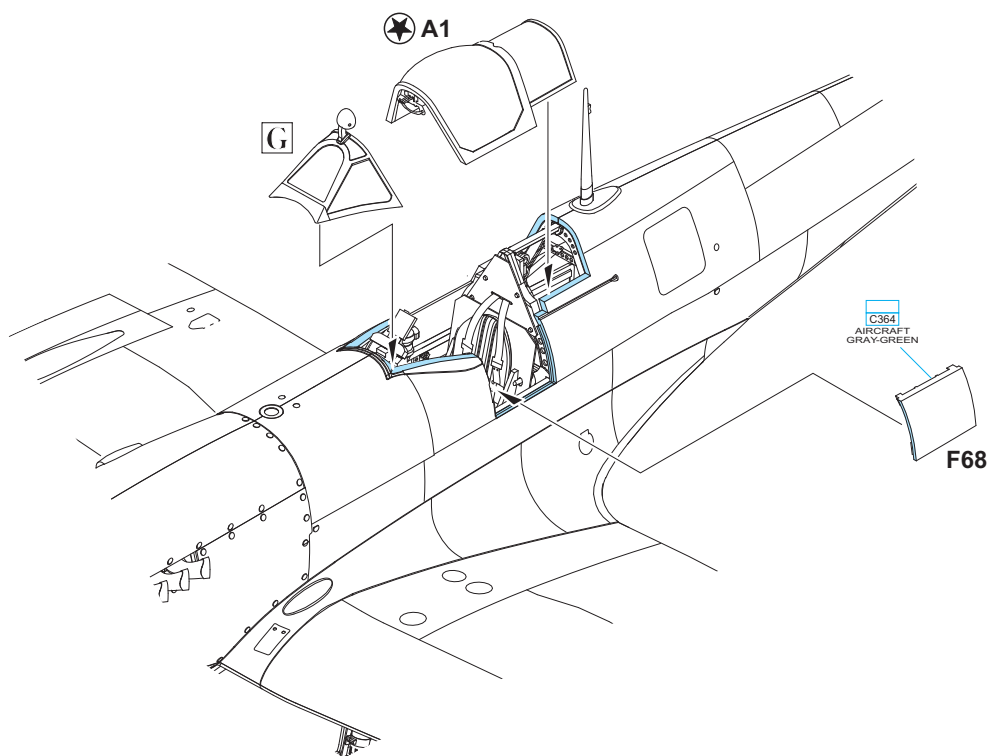

# closed canopy assembly

eduard  
MASK

1181

F44, F45, F63 - MARKINGS  
**7, 17, 20, 23, 25, 27, 30,**  
**32, 34, 36, 39 ONLY**

**DO NOT USE IF  
 RP43 IS INSTALLED**

UNDERSURFACE  
 COLOR  
**PE22** (↑) (?)  
 2 pcs.