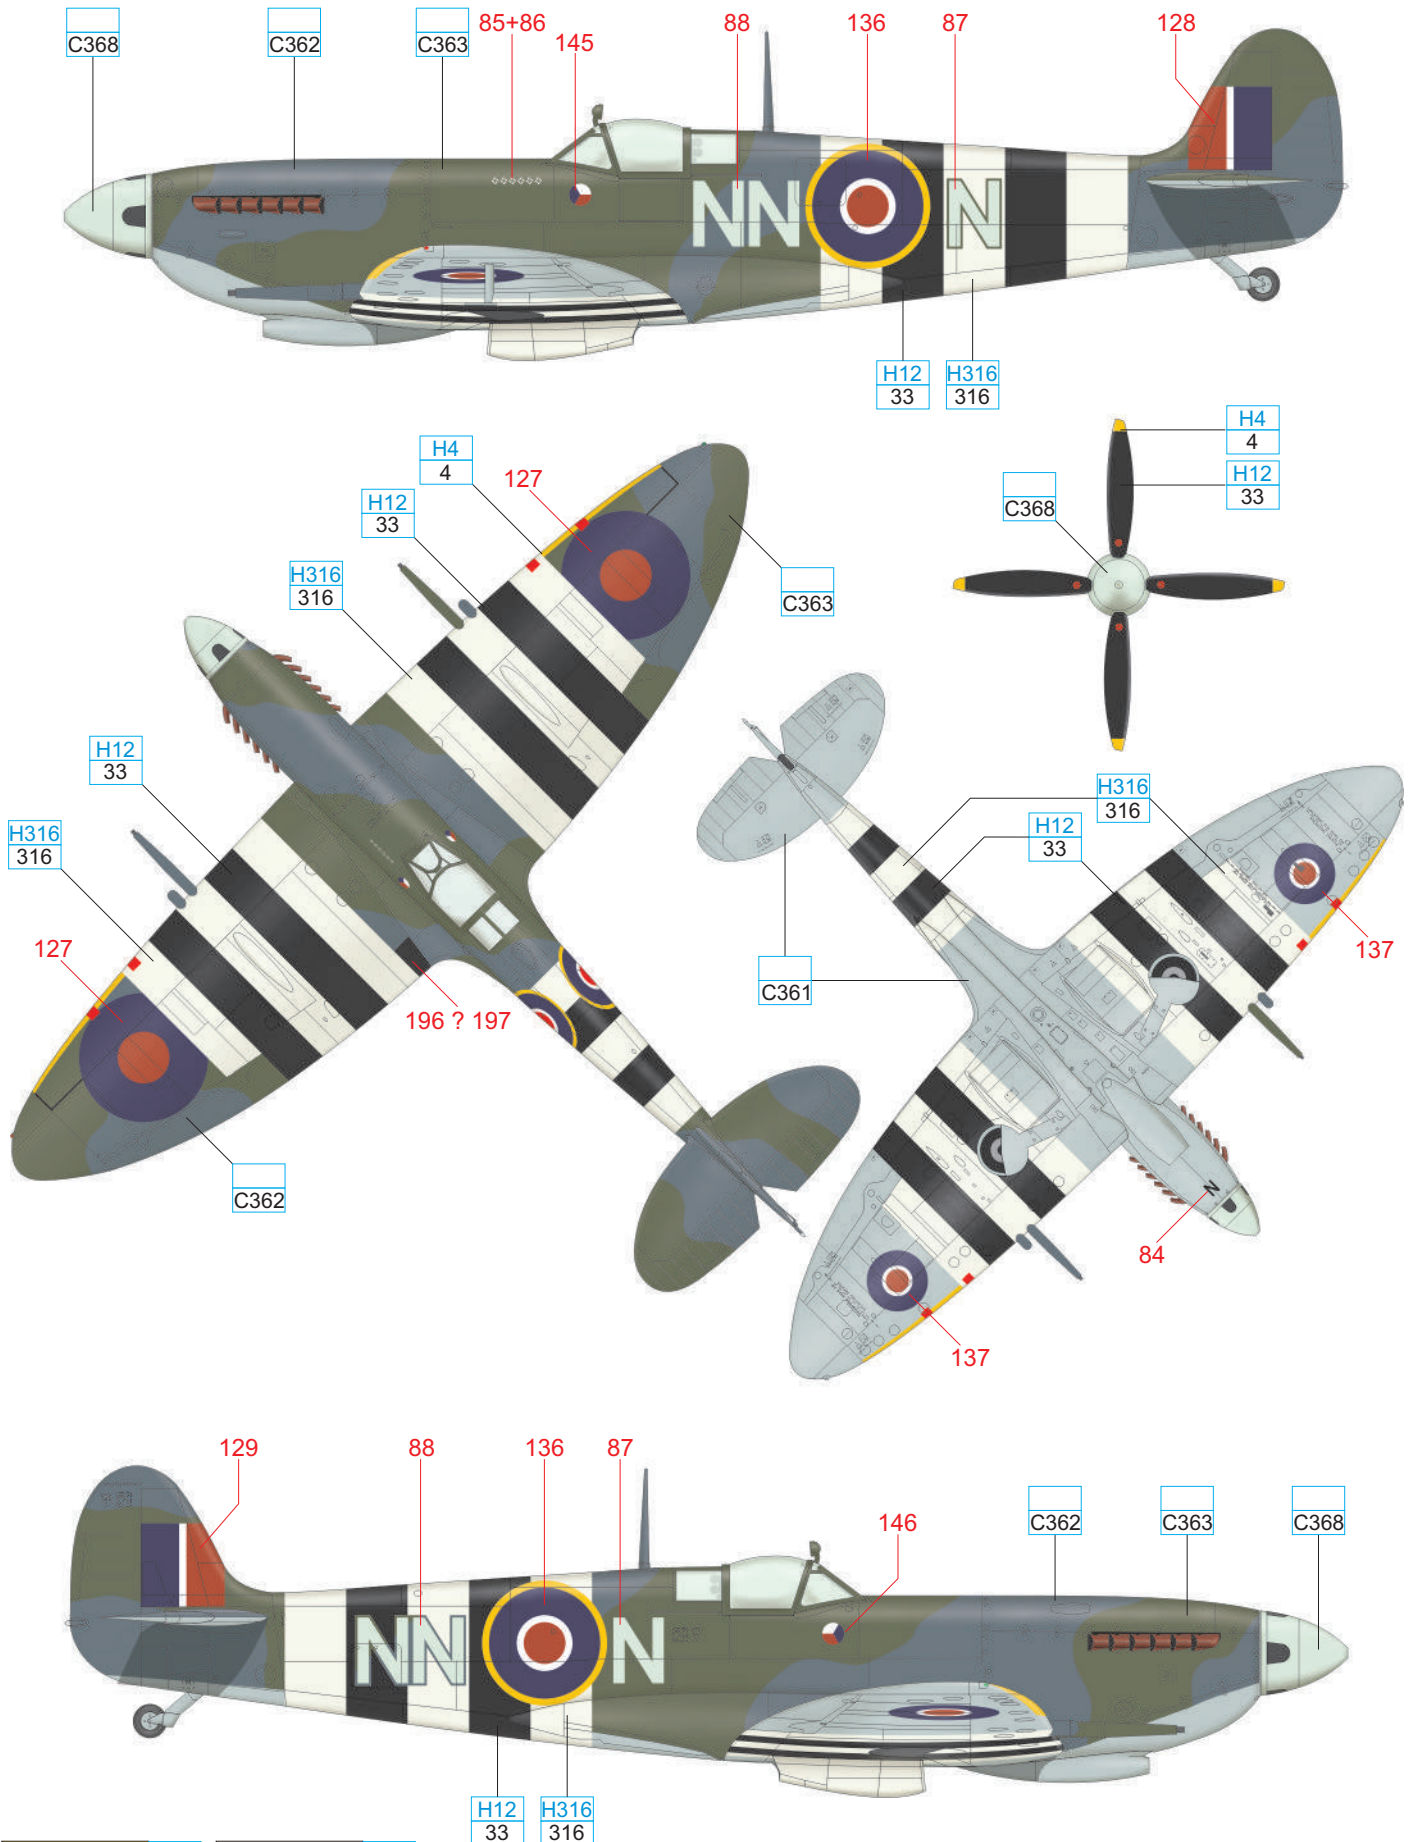

YELLOW	H4 4	WHITE	H316 316
SKY	C368	MEDIUM SEA GRAY	C361
		OCEAN GRAY	C362
		DARK GREEN	C363
		BLACK	H12 33