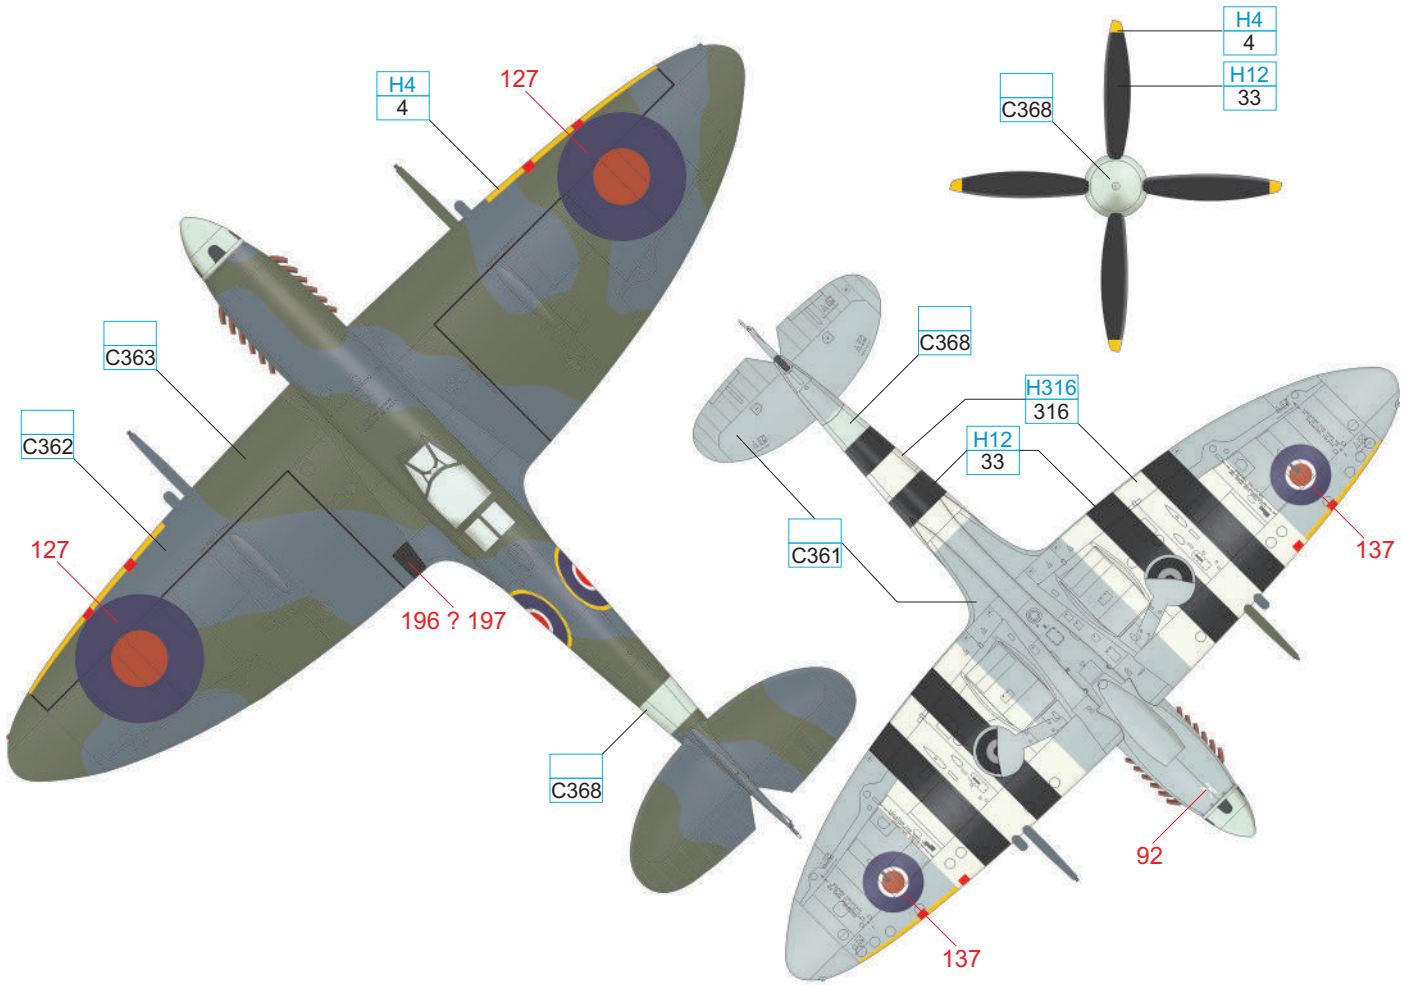

YELLOW	H4 4	WHITE	H316 316
SKY	C368	MEDIUM SEA GRAY	C361
		OCEAN GRAY	C362
		DARK GREEN	C363
		BLACK	H12 33