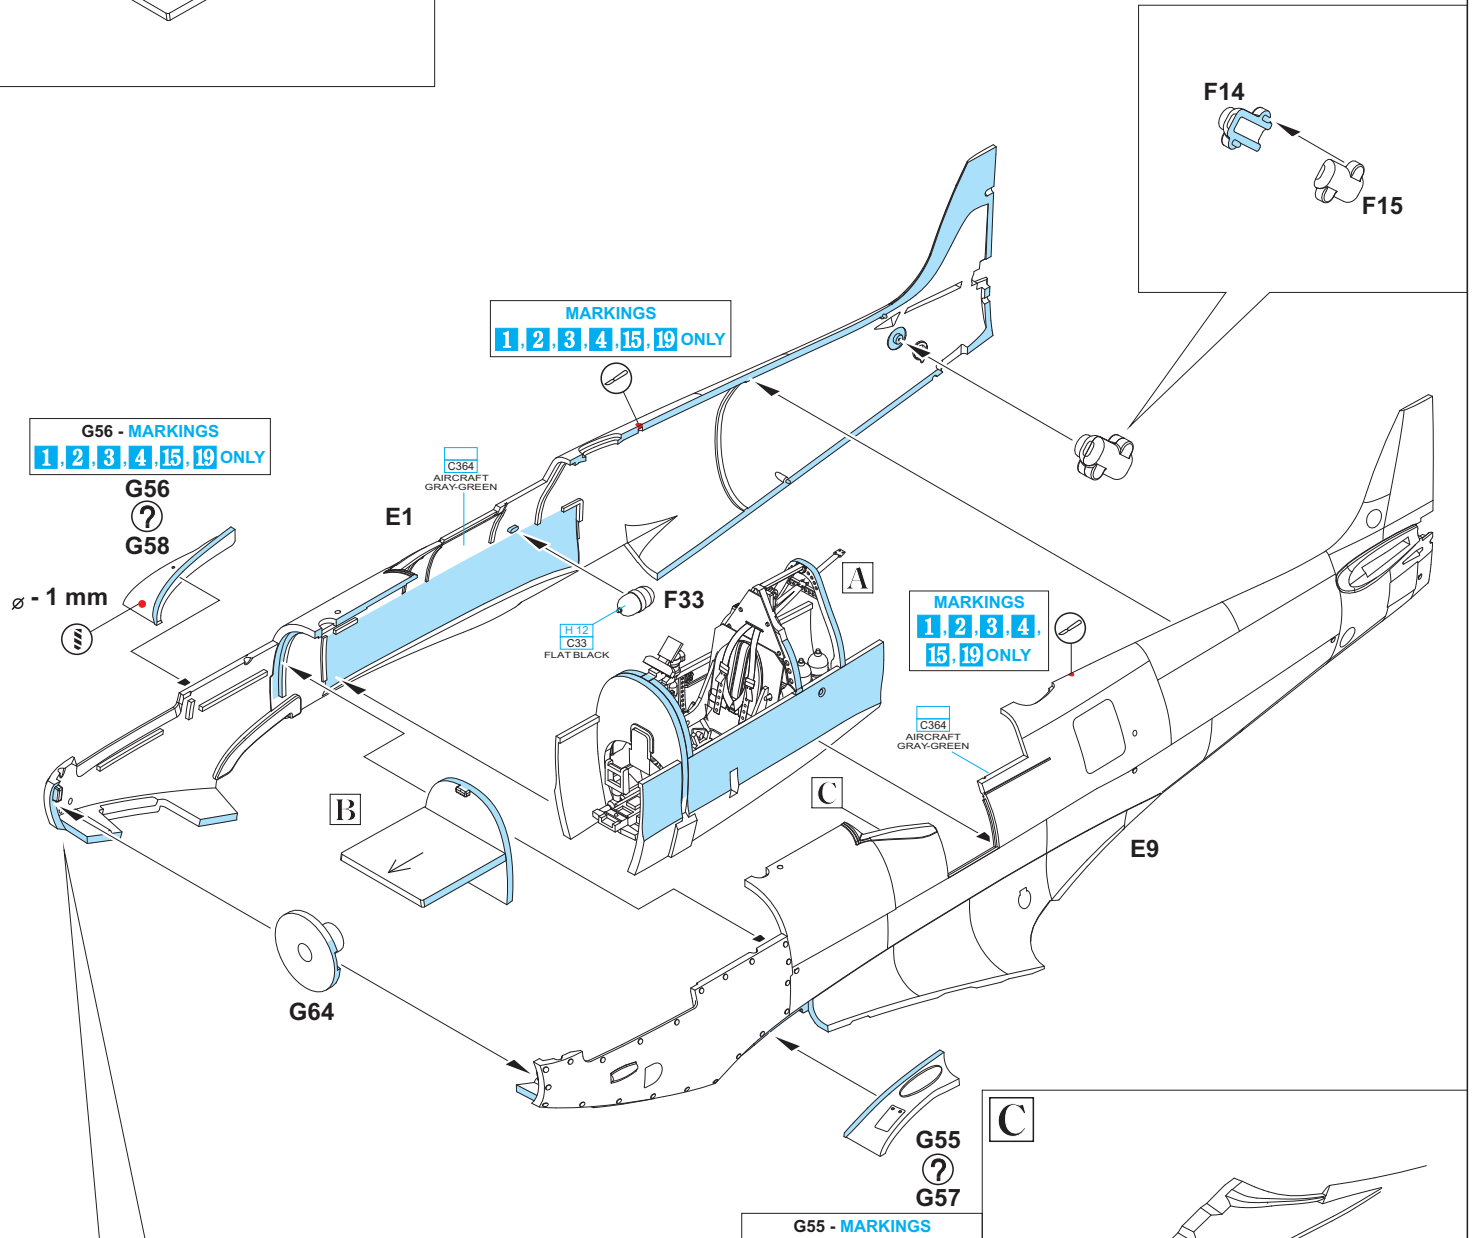

⑦ FOR CLOSED CANOPY ONLY

B

MARKINGS 1, 2, 3, 4, 15 ONLY

C