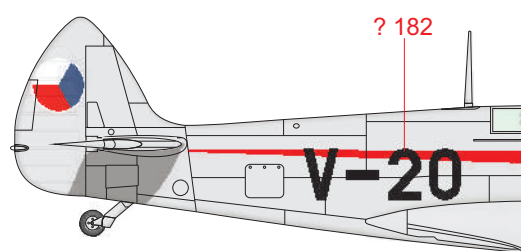

CHROME SILVER SM06 YELLOW H4 4 BLUE H328 C328 BLACK H12 33 ALUMINIUM MC218