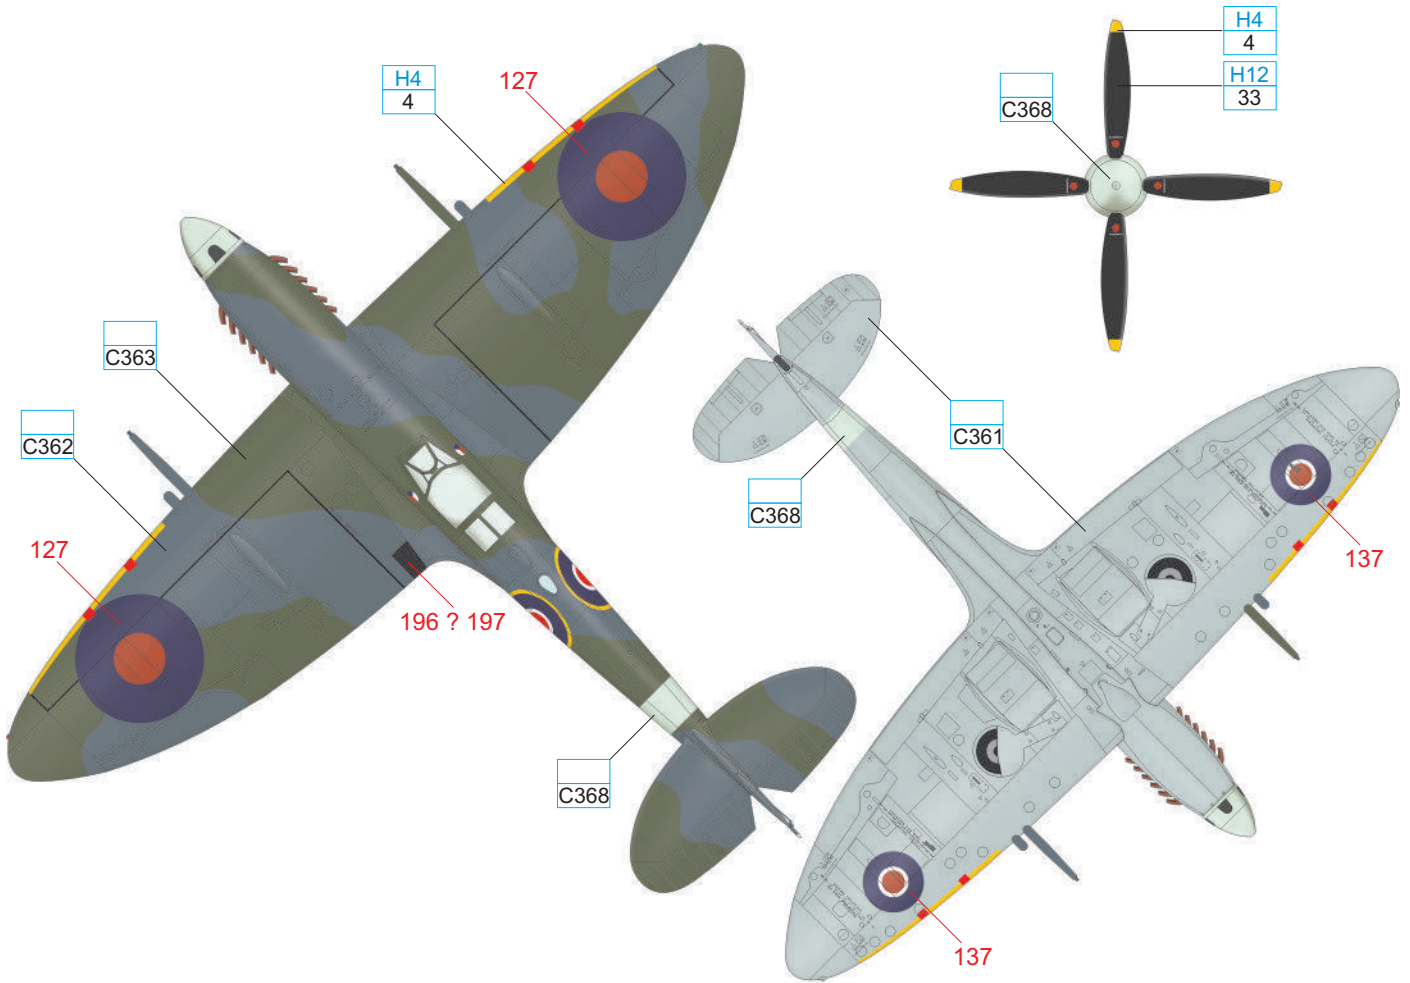

16 F Mk.IXc, LZ920, W/Cdr. Jaroslav Hlad'o, základna Bradwell Bay, prosinec 1944

YELLOW	H4 4

SKY	C368

MEDIUM SEA GRAY	C361

OCEAN GRAY	C362

DARK GREEN	C363

BLACK	H12 33