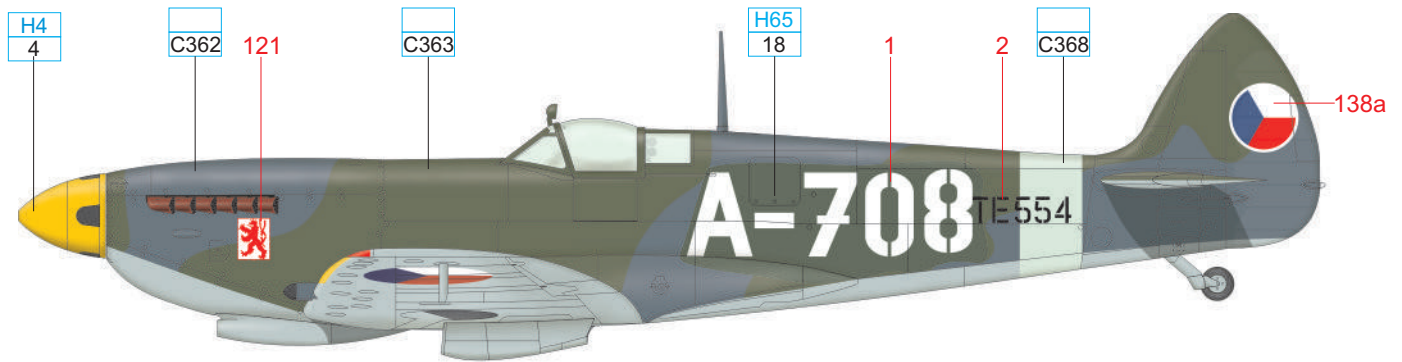

YELLOW	H4 4	RLM 71	H65 18
SKY	C368	MEDIUM SEA GRAY	C361
		OCEAN GRAY	C362
		DARK GREEN	C363
		BLACK	H12 33