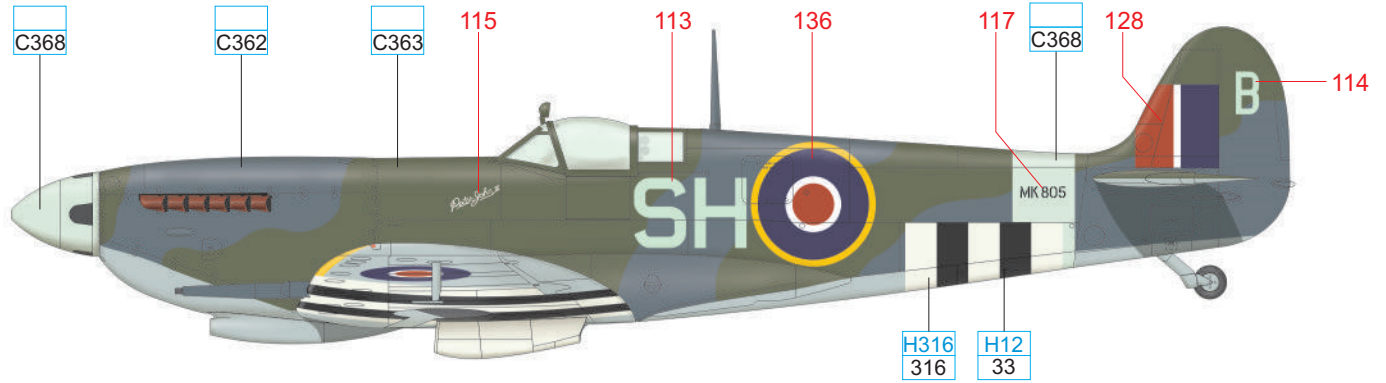

YELLOW	H4 4	WHITE	H316 316
SKY	C368	MEDIUM SEA GRAY	C361
		OCEAN GRAY	C362
		DARK GREEN	C363
		BLACK	H12 33