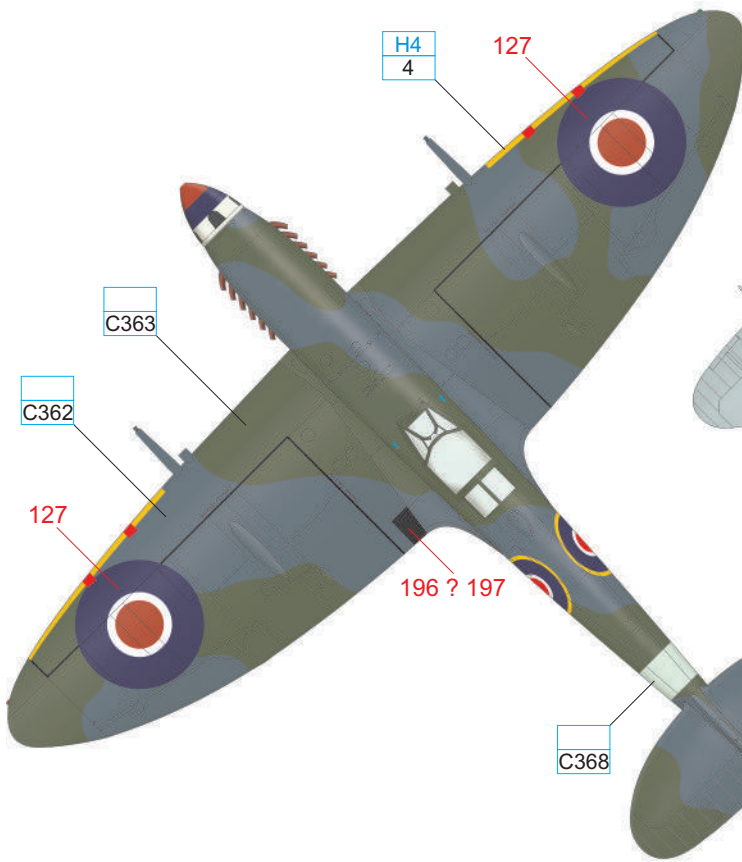

WHITE	H316 316	YELLOW	H4 4	RED	H327 C327	BLACK	H12 33
SKY	C368	MEDIUM SEA GRAY	C361	OCEAN GRAY	C362	DARK GREEN	C363
				BLUE	80% H328 C328	20% H326 C326