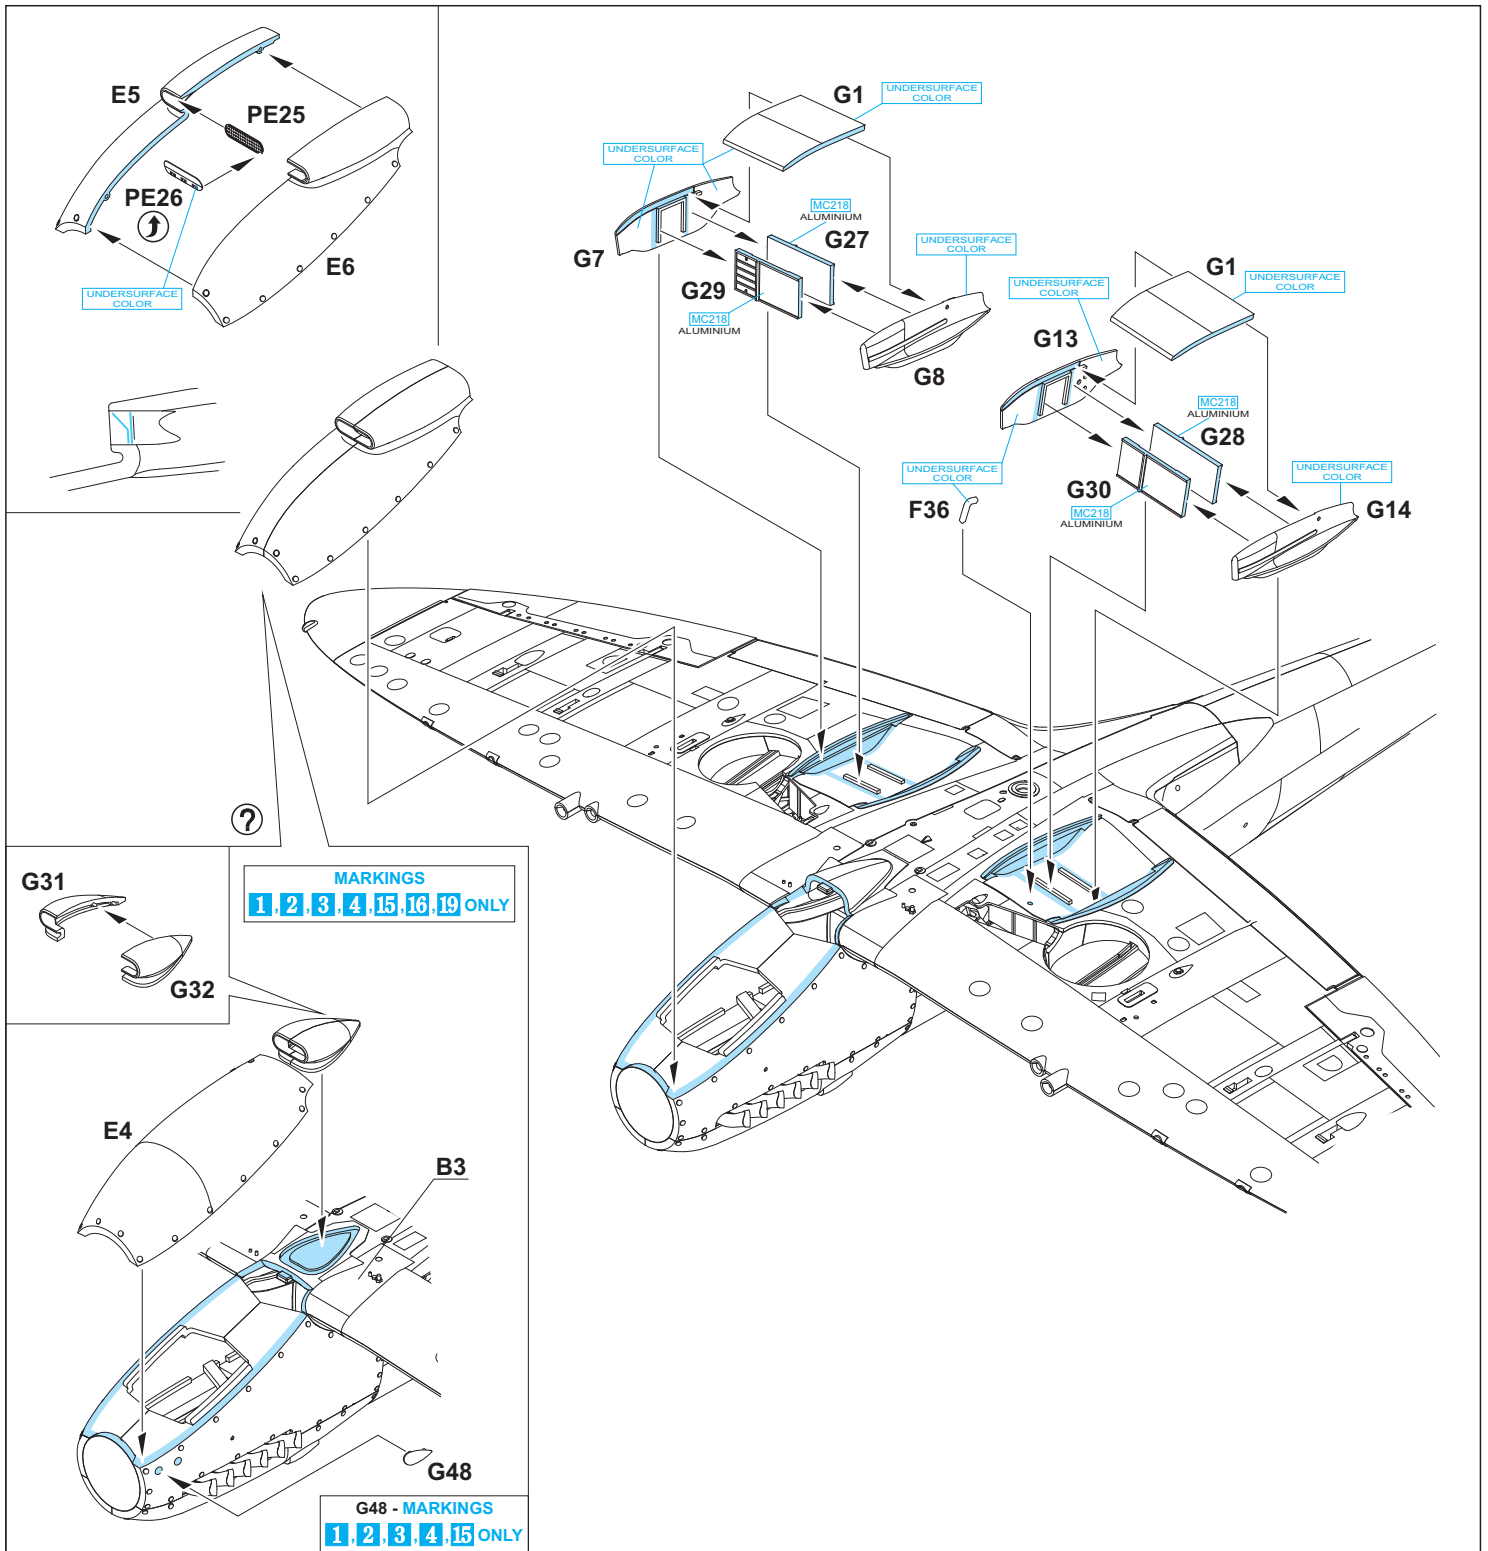

### late C-type wing

MARKINGS 5-14

**D**

**E**

E7, E8 - MARKINGS 6, 7, 10, 14, 17, 18, 20-39 ONLY

F76, F77 - MARKINGS  
1, 2, 3, 4, 15, 16, 19 ONLY

F75, F78 - MARKINGS  
1, 2, 3, 4, 15, 16, 19 ONLY

**late tailplane**