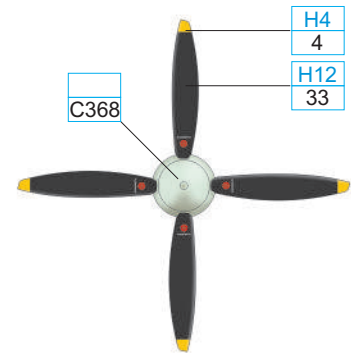

16 F Mk.IXc, LZ920, W/Cdr. Jaroslav Hlad'o, základna Bradwell Bay, prosinec 1944

YELLOW	H4 4

SKY	C368

MEDIUM SEA GRAY	C361

OCEAN GRAY	C362

DARK GREEN	C363

BLACK	H12 33