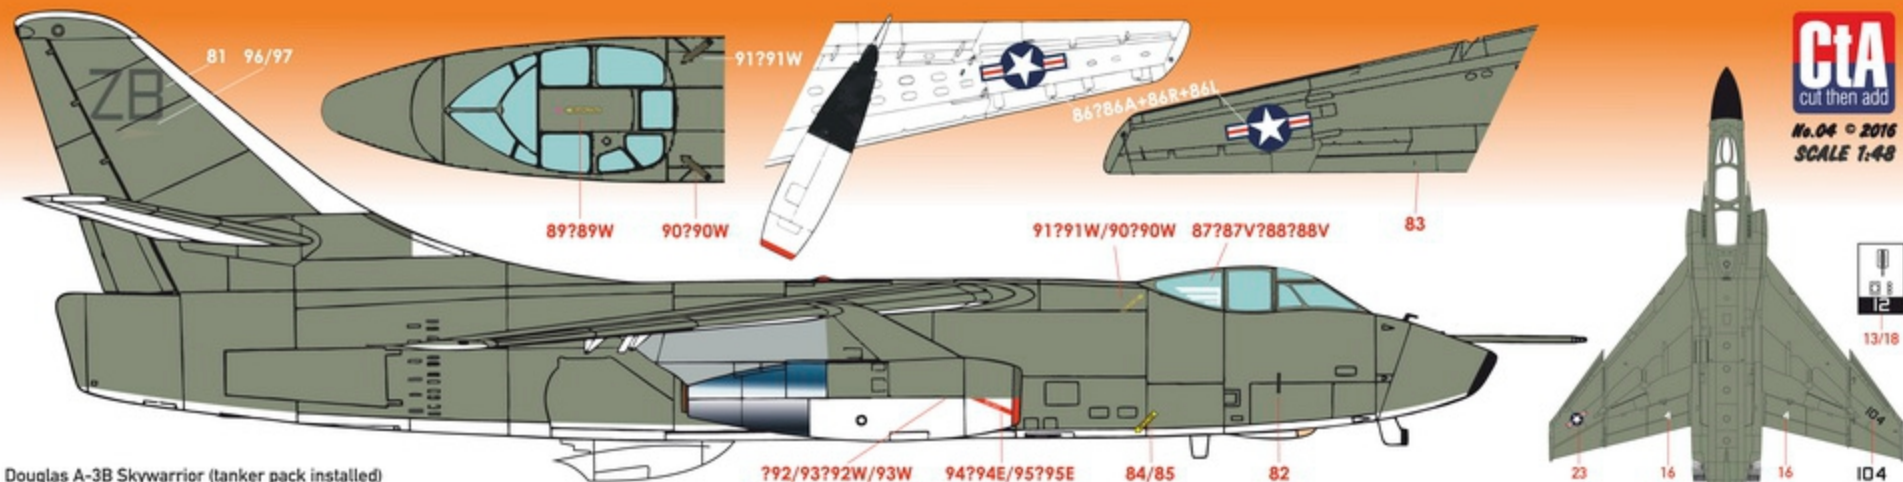

FS 595 Colors Chart

24102	34079	34097
36081	34201	17875

Douglas A-4C Skyhawk, Bu.No. 148458, Modex 310, VA-113, USS Kitty Hawk, 1966. Green FS 24102 upper surfaces, White FS 17875 lower surfaces.

North American RA-5C Vigilante, Bu.No. 150834, Modex 604, RVAH-13 'Bats', USS Kitty Hawk, 1966. Dark Green FS 34079, Field Green FS 34097, Tan Brown FS 34201 upper surfaces, White FS 17875 lower surfaces, Radome upper surface - Black.

For experienced
modellers

SCALE 1:48

CTAMODELS.COM

Douglas A-3B Skywarrior (tanker pack installed)

Bu.No. 142662, Modex 1ZB, VAH-4 Det.C 'Fourrunners', USS Kitty Hawk, 1966.

Standard camouflage overpainted with Riverine Green FS 24102. Lower surfaces White FS 17850. aft of engine pylons Light Gull Grey FS36440. See additional info on this variant at our website - it is important. .