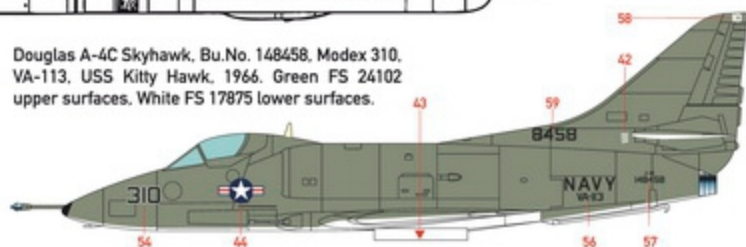

Douglas A-4C Skyhawk, Bu.No. 148458, Modex 310, VA-113, USS Kitty Hawk, 1966. Green FS 24102 upper surfaces, White FS 17875 lower surfaces.

North American RA-5C Vigilante, Bu.No. 150834, Modex 604, RVAH-13 'Bats', USS Kitty Hawk, 1966. Dark Green FS 34079, Field Green FS 34097, Tan Brown FS 34201 upper surfaces, White FS 17875 lower surfaces, Radome upper surface - Black.

For experienced
modellers