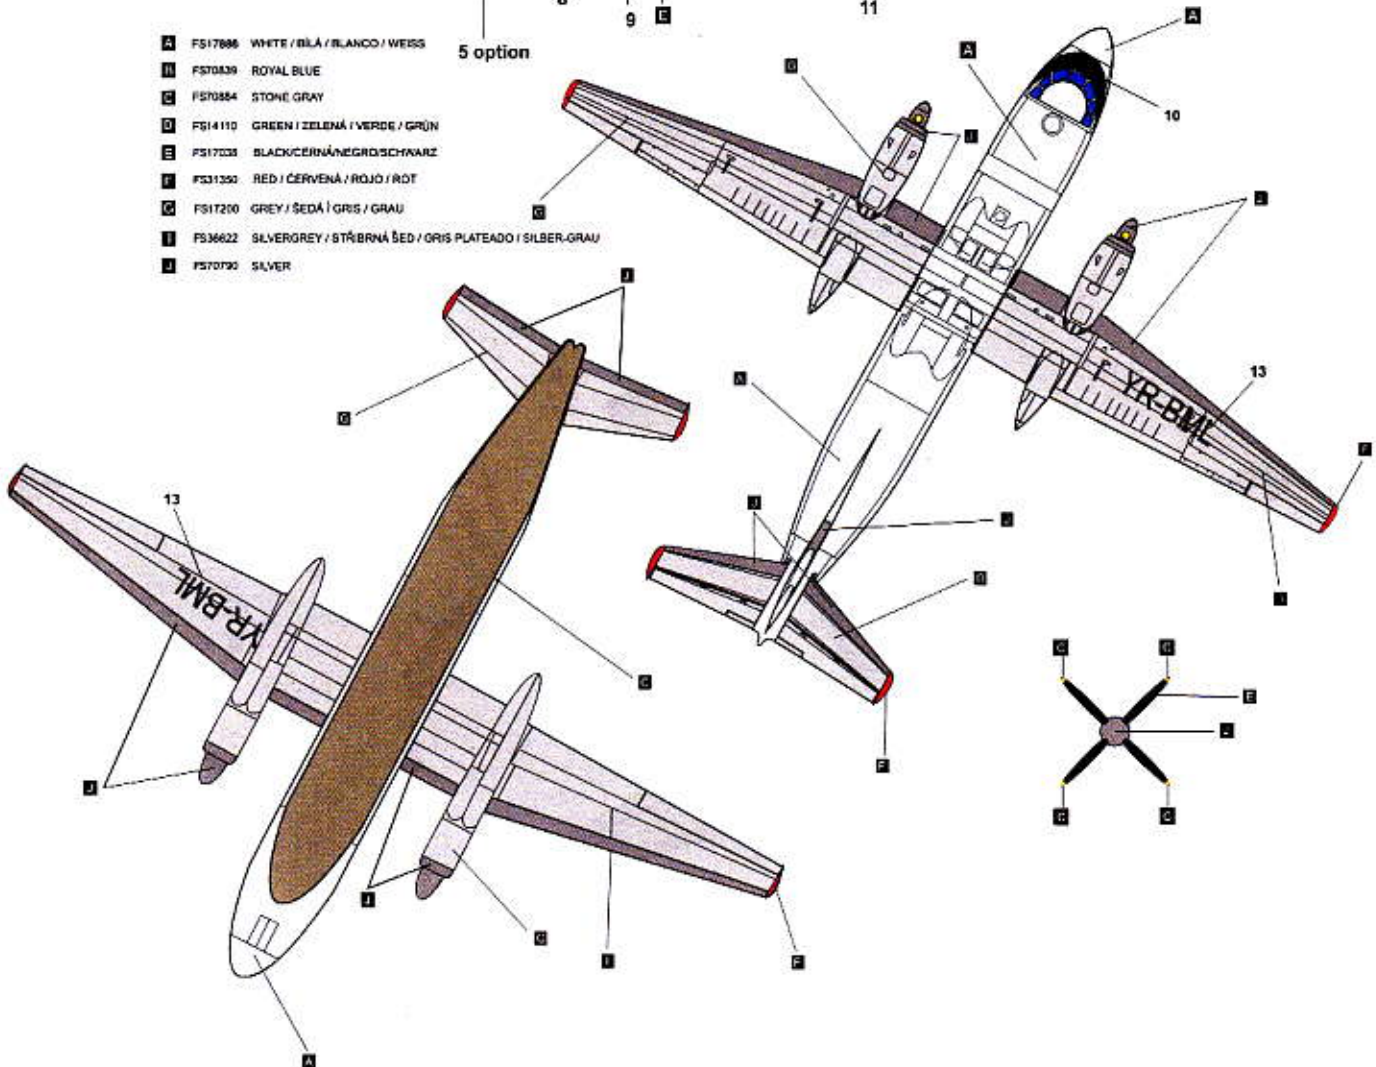

Airplane production was in progress until 1979. From 1962 to 1979 more than 1200 airplanes were manufactured. Also An-24 was produced in China and called Y-7.

Crew - 3-5 persons

Passenger capacity - 48-52 people

3 Ⓢ 3 4 5

4 Ⓢ 6 7 33

10 Ⓢ 2 3 4 6 7 8 9 x2 10 12 x2 19 37

5 Ⓢ x2 22 31 x2

9 Ⓢ x2 13 14 15 16

6 Ⓢ 5 18 21 25 26

7 Ⓢ 5 18 21 27 28

8 Ⓢ 17 x2 23

DECAL INSTRUCTION

An-24RV TAROM

- 5 option
- A FS17886 WHITE / BÍLÁ / BLANCO / WEISS
 - B FS70839 ROYAL BLUE
 - C FS70884 STONE GRAY
 - D FS14110 GREEN / ZELENÁ / VERDE / GRÜN
 - E FS17038 BLACK/ČERNÝ/NEGRO/SCHWARZ
 - F FS31350 RED / ČERVENÁ / ROJO / ROT
 - G FS17200 GREY / ŠEDÁ / GRIS / GRAU
 - H FS36622 SILVERGREY / STŘÍBRNÁ ŠED / GRIS PLATEADO / SILBER-GRAU
 - I FS70790 SILVER

DECAL INSTRUCTION

An-24RV TAROM

- A** FS17886 WHITE / BIĽÁ / BLANCO / WEISS
B FS70839 ROYAL BLUE
C FS70884 STONE GRAY
D FS14110 GREEN / ZELENÁ / VERDE / GRÜN
E FS17033 BLACK / ČERNÁ / NEGRO / SCHWARZ
F FS31350 RED / ČERVENÁ / ROJO / ROT
G FS17200 GREY / ŠEDÁ / GRIS / GRAU
H FS36622 SILVER GREY / STŘEBŘNÁ ŠED / GRIS PLATEADO / SILBER-GRAU
I FS70190 SILVER