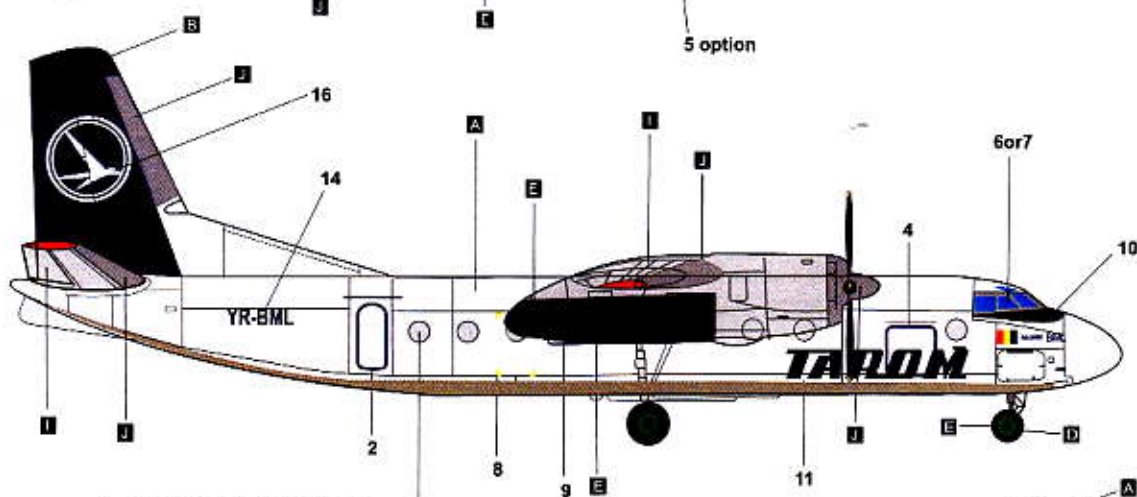

DECAL INSTRUCTION

An-24RV TAROM