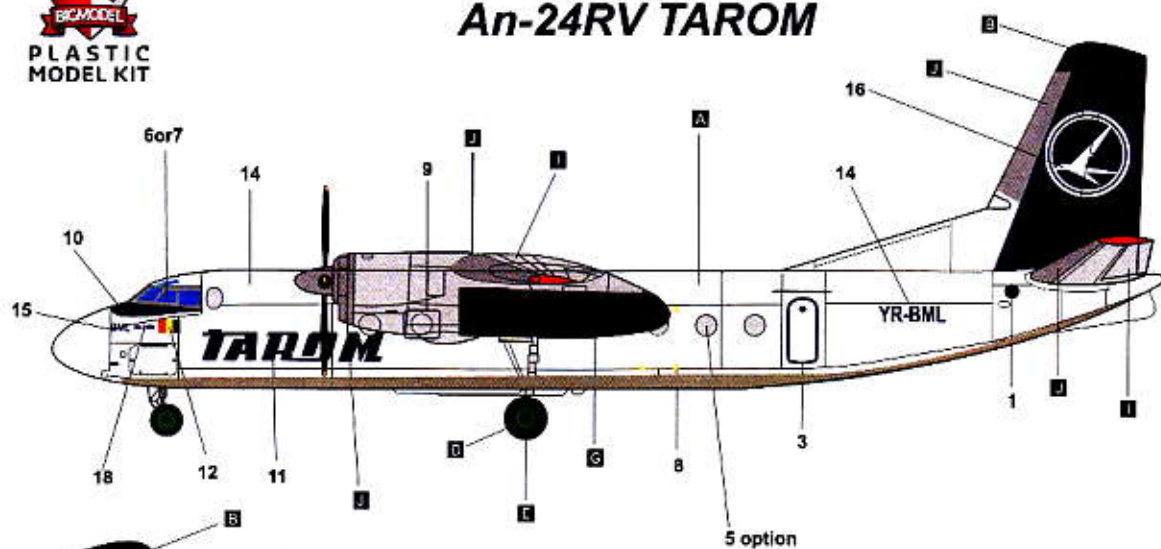

DECAL INSTRUCTION

An-24RV TAROM