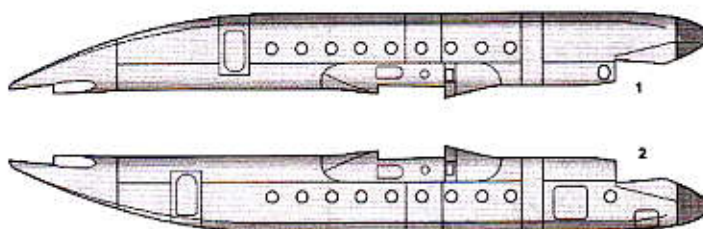

Airplane production was in progress until 1979. From 1962 to 1979 more than 1200 airplanes were manufactured. Also An-24 was produced in China and called Y-7.

Crew - 3-5 persons

Passenger capacity - 48-52 people

Carrying capacity - 6500kg

Flight range - 2000km

Cruising speed - 450km/hour

ООО "Восток плюс"
Россия, 105120, Москва,
ул.Новая Сироматинская, д.11
Тел./факс (495) 221-09-21
EASTERN EXPRESS GROUP
11, Nizhnaya Siromatinskaya st.,
Moscow, 105120, Russia
www.ee-models.ru

USED SYMBOLS / ИСПОЛЗУЕМЫЕ СИМВОЛЫ

① Number parts
Номер детали

1 Stages of assembly
Этап сборки

⊕ Glue
Клейт

⊗ Don't glue
Не клеить

⊙ Symmetric assembly
Симметричная сборка

1 Ⓢ 8 9 20 x3

2 Ⓢ 1 1 2 24 34 35 x19