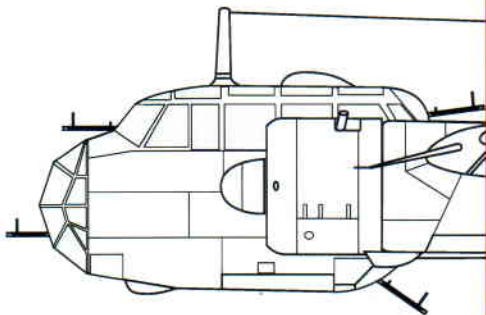

AML accessoriess
model kits

○ *AMLE 50 017 in 1/48scale*
● *AMLE 80 019 in 1/72scale*

Dornier Do 17 & Do 215

Seat Belts & Sights

A Steel

B Matt Pale Stone

C Leather

D Khaki