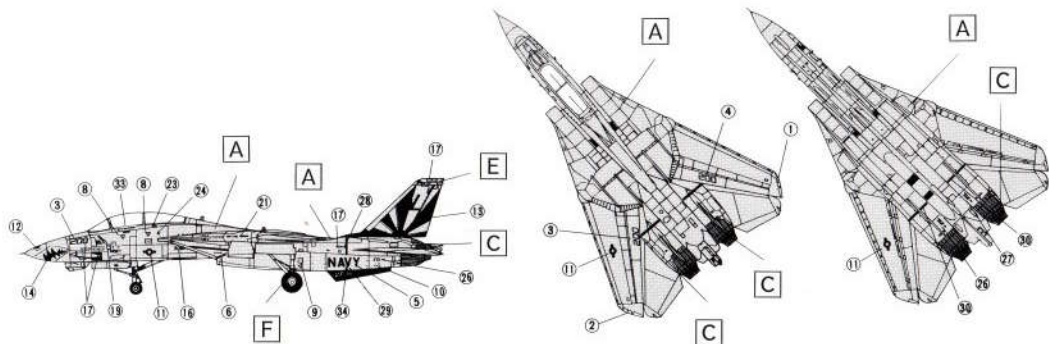

F-14A TOMCAT

INSERT BALLAST
BALLAST ZUGEBEN
A LESTER
AGGIUNGERE ZAVORRA

REMOVE
ENTFERNEN
RETIRER
SEPARARE

A

MODEL MASTER
ITALERI NO. 1729

B

MODEL MASTER
ITALERI NO. 1745

C

BLACK MET.
SCHWARZ MET.
NERO MET.
NOIR METAL

MODEL MASTER
ITALERI NO. 2713

D

MODEL MASTER
ITALERI NO. 1740

E

RED
ROT
ROSSO
ROUGE

MODEL MASTER
ITALERI NO. 1503

F

FLAT BLACK
SCHWARZ
NERO
NOIR MAT
F.S. 37038

MODEL MASTER
ITALERI NO. 1749