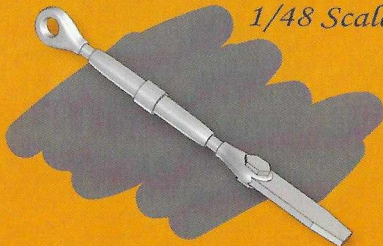

50 pcs.

Passionate for modeling

Available in two scales 1/48 & 1/32

Visit our site for other types

THIS IS NOT A TOY. Warning: Contains small and sharp parts, not intended for children under 14 years old. Keep out of reach of children.

www.gaspachmodels.com[®]

19-48162

Elite Accessories

1/48 Scale

*Resin Turnbuckles
Type B*

Instructions: Use a tweezer to detach the part from the base.